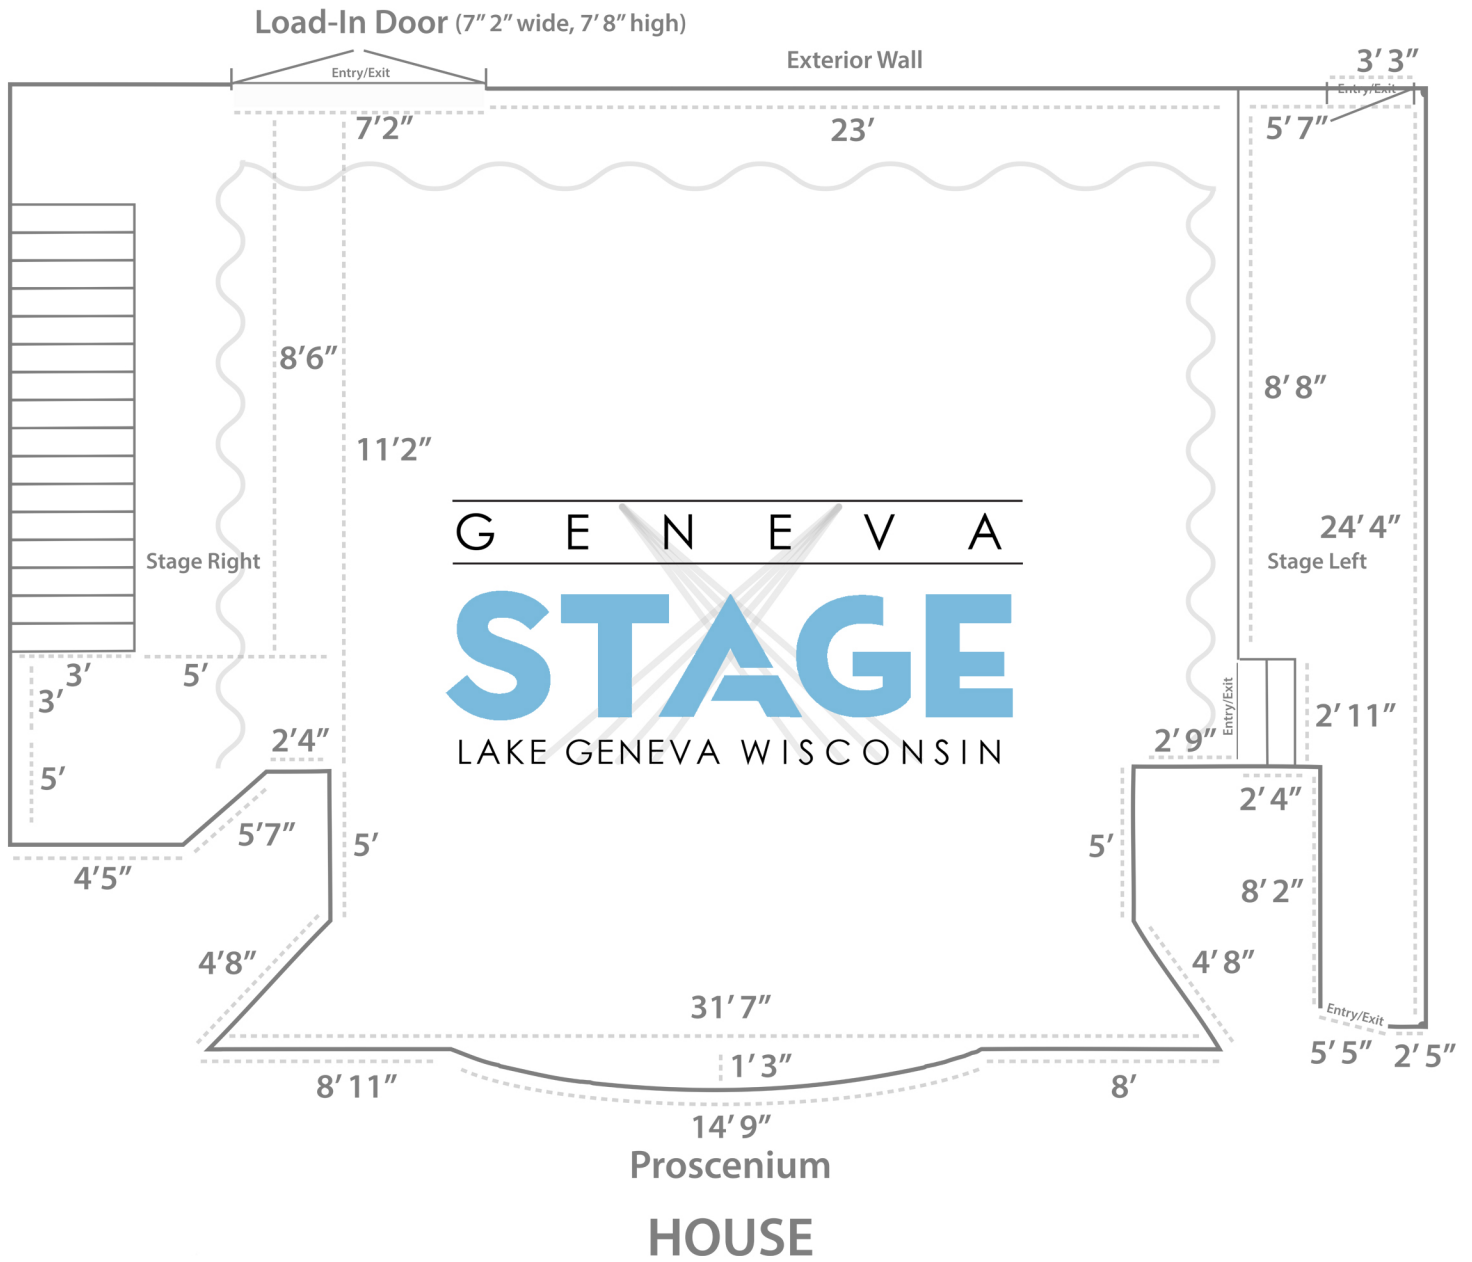

Making a big splash
in the Lake Geneva Entertainment Scene