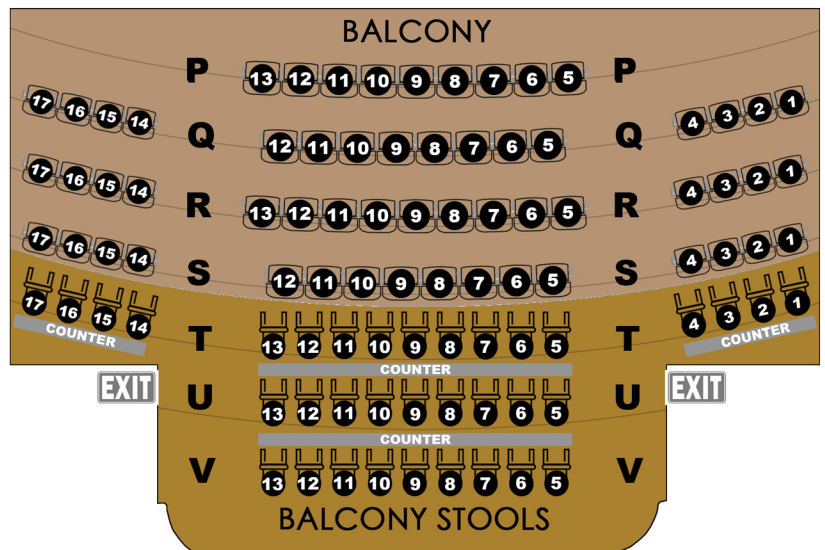

# STAGE

LAKE GENEVA WISCONSIN

### SEATING KEY:

-  ORCHESTRA/DANCING
-  MAIN - PREMIERE
-  MAIN - MID
-  BALCONY
-  BALCONY - PUB STOOLS
-  ADA SEATING

GENEVA STAGE  
 244 BROAD ST., LAKE GENEVA WI  
 GENEVASTAGE.COM