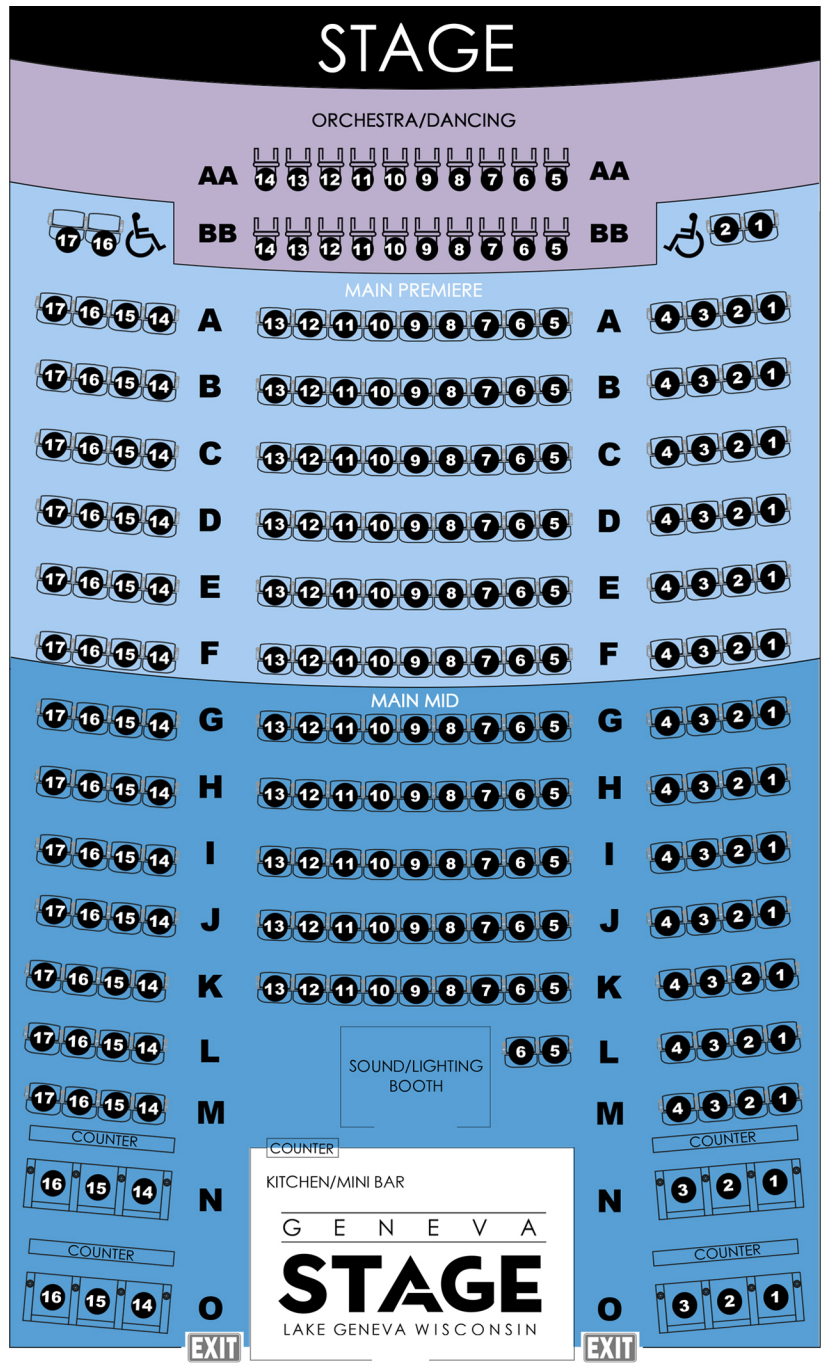

# STAGE

LAKE GENEVA WISCONSIN

### SEATING KEY:

-  ORCHESTRA/DANCING
-  MAIN - PREMIERE
-  MAIN - MID
-  BALCONY
-  BALCONY - PUB STOOLS
-  ADA SEATING

GENEVA STAGE  
 244 BROAD ST., LAKE GENEVA WI  
 GENEVASTAGE.COM