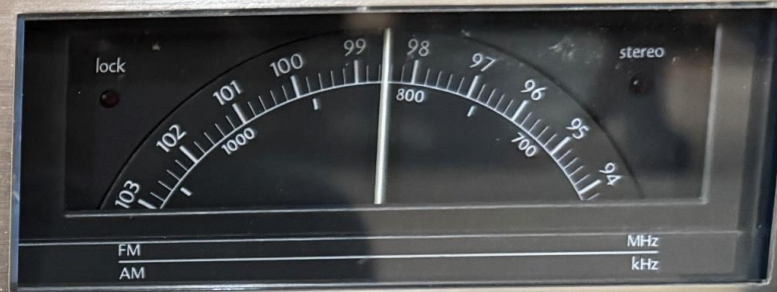

LINN CLASSIK

HEADPHONE

SRC- SRC+ ADJUST VOL- VOL+

FM  
IF BAND MUTING BAND  
/MODE SELECTOR

wide on/auto FM  
narrow off/mono AM

SPEAKERS/OUTPUT

A B  
output off

OUTPUT LEVEL