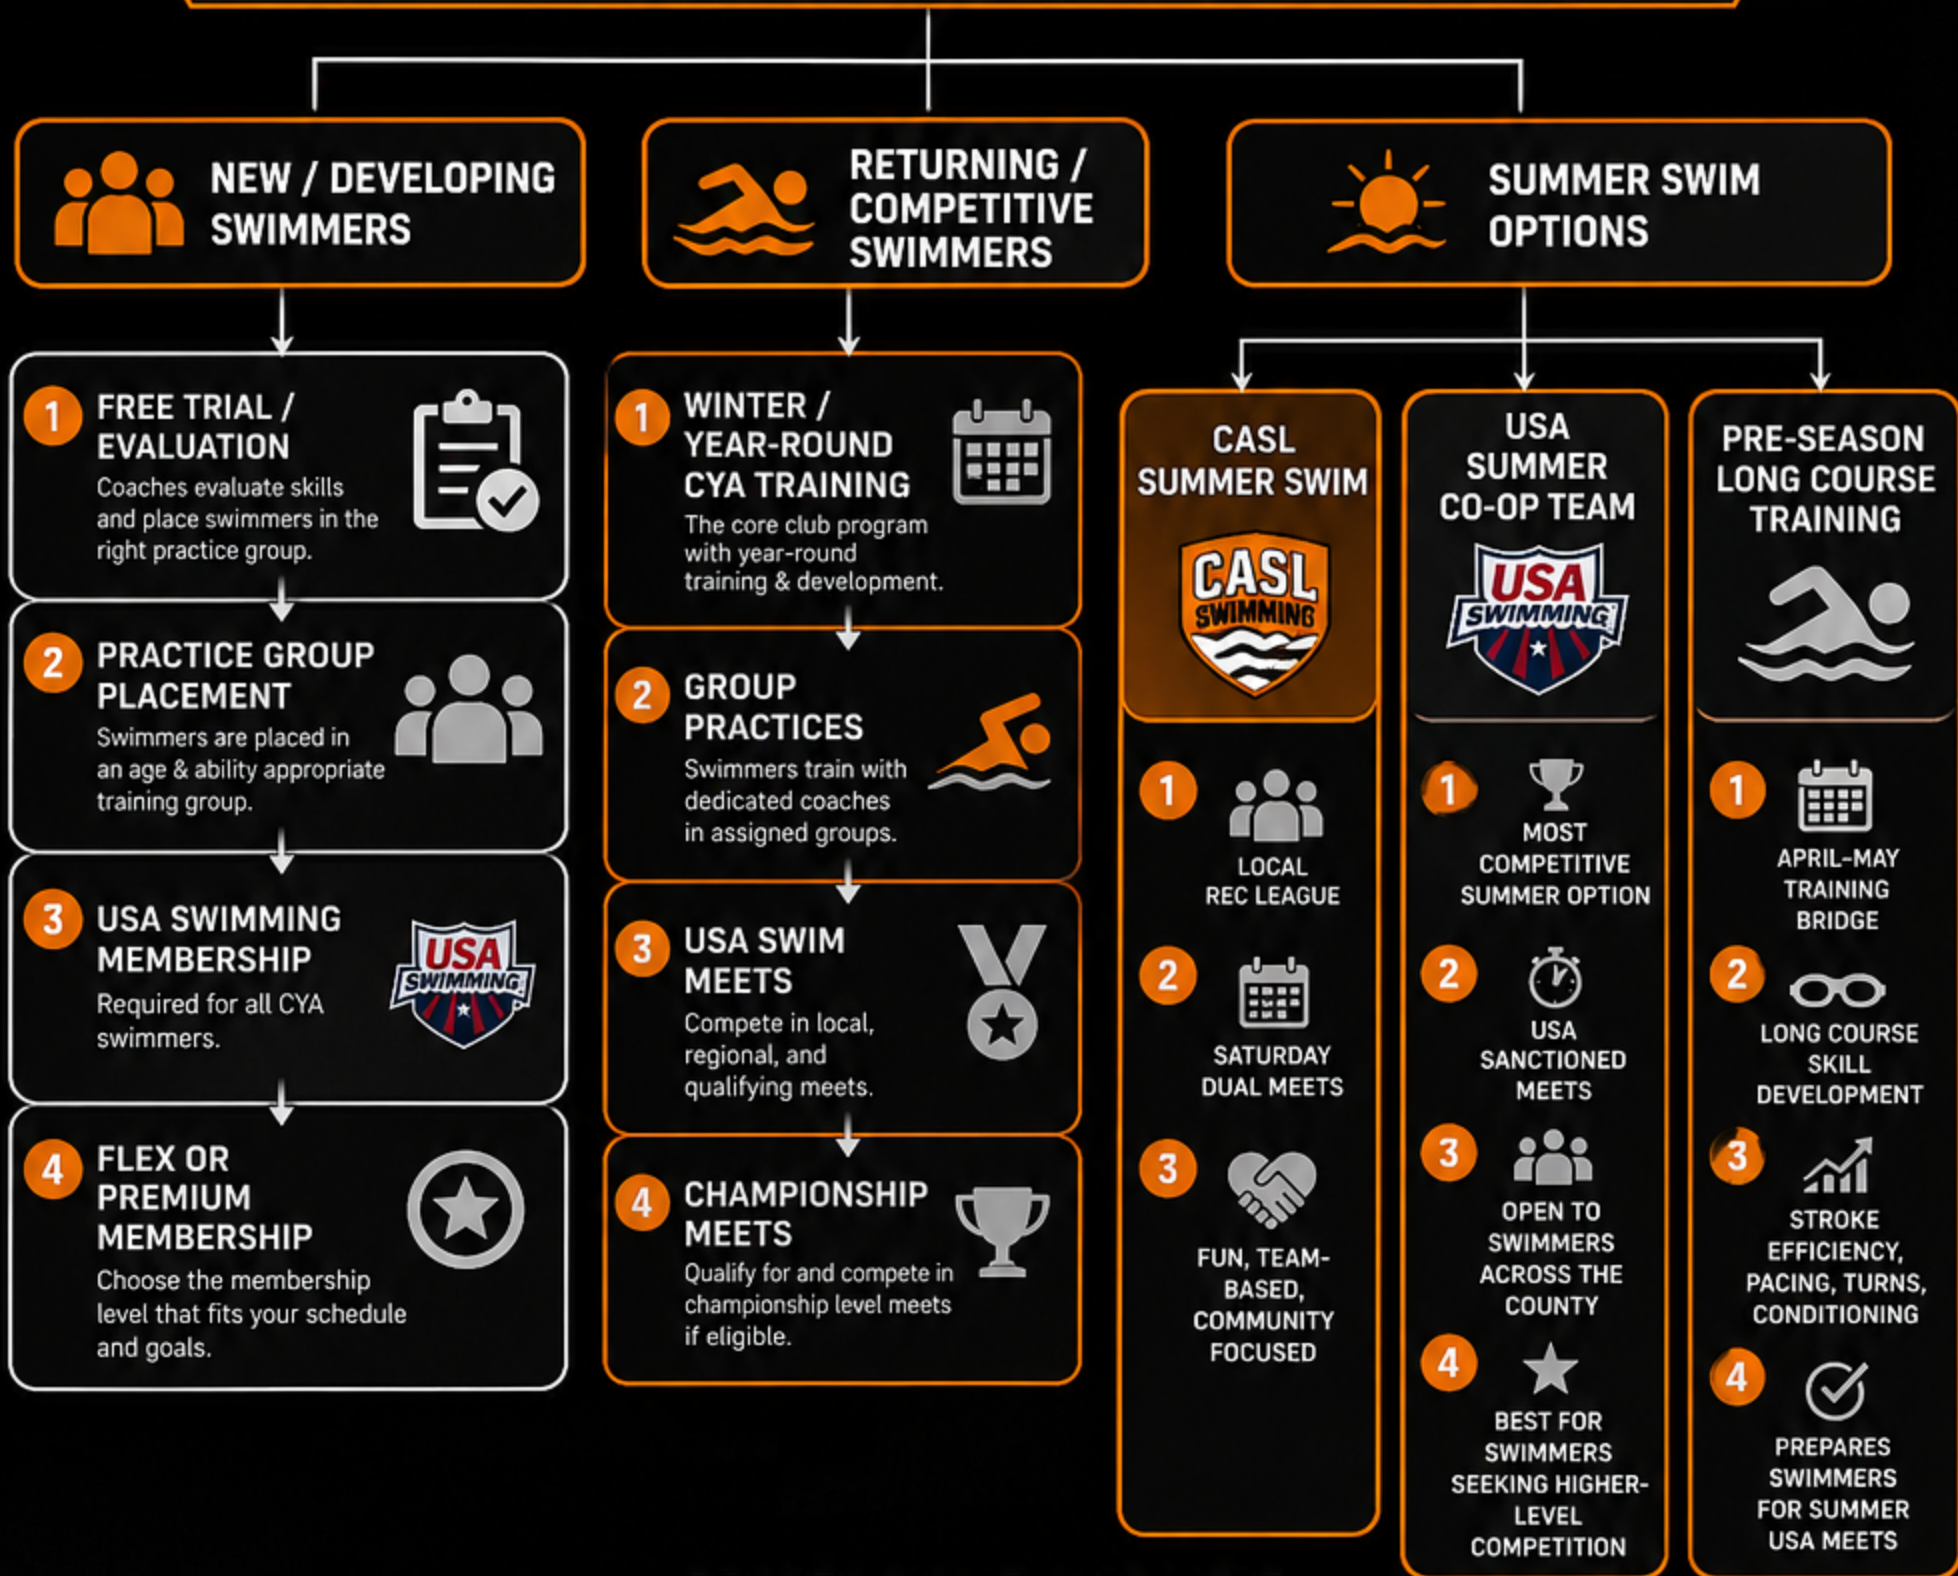

# CENTRAL YORK AQUATICS

## CYA PROGRAM FLOW CHART

ONE TEAM. MANY PATHS. BUILDING CHAMPIONS IN & OUT OF THE POOL.

### PROGRAMS AT A GLANCE

ONE TEAM. MANY PATHS. BUILDING CHAMPIONS IN & OUT OF THE POOL.