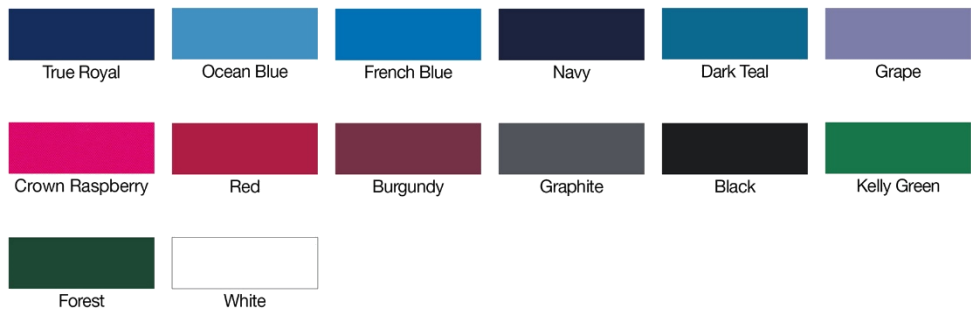

Golf Erie Polo Order Form

*Kelly Green

Devon & Jones CrownLux Performance Women's Polo - \$25

100% polyester face plaited to 60% polyester, 40% cotton back (total overall garment 61% polyester, 39% cotton) with moisture-wicking performance

*Electric Blue

Women's Core 365 Origin Performance Pique Polo - \$25

100% polyester pique, Moisture wicking, antimicrobial and UV protection performance

Name : _____ Phone Number : _____

Brand: _____ Color : _____ Size : _____

Logo Color: White Black Color