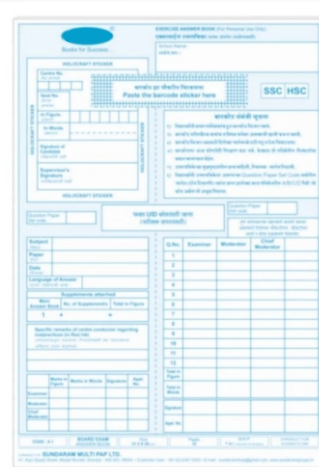

Size : 21.5 cm * 28.5 cm
No. of Pages : 4, 12, 16, 25
Pack : 120, 40, 32, 48
Subjects : Board Exam Answer Sheet