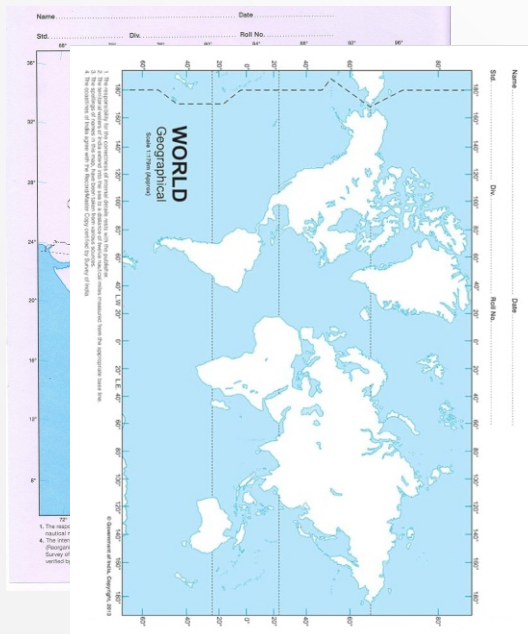

# School Diary

Size : 18 cm \* 24 cm

No. of Pages : 88, 168, 172

Subjects : School Diary

## Educational Paper Stationery

Size : 21.5 cm \* 28.5 cm

Pages : 100

Pack : 48

Subjects : Graph Sheet

## Orgami Paper (Craft paper)

Size : 21.5 cm \* 28.5 cm

Sheets : 50, 100

Pack : 180

Subjects : Practical Sheet

## Maps

Size : 22 cm \* 26 cm

Sheets : 100

Subjects : Project Sheet