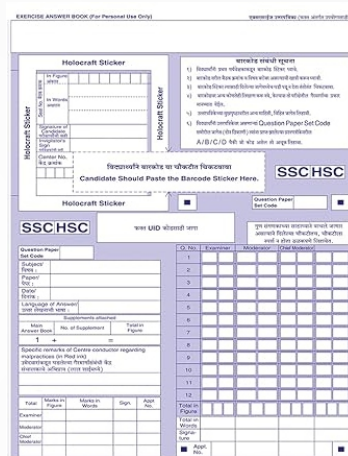

## Register (Soft bound)

Size : 20 cm \* 28.5 cm  
 No. of Pages: 144, 168, 172  
 Subjects : Register (Soft bound)

# School Diary

Size : 18 cm \* 24 cm

No. of Pages : 88, 168, 172

Subjects : School Diary

# Graph Book

Size : 20 cm \* 28.5 cm  
 No. of Pages : 28, 56, 96  
 Subjects : Register (Soft bound)

# Board Exam Answer Book

Size : 21.5 cm \* 28.5 cm  
 No. of Pages : 4, 12, 16, 25  
 Pack : 120, 40, 32, 48  
 Subjects : Board Exam Answer Sheet