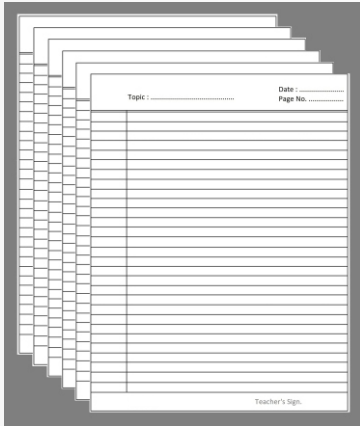

# Big answer Sheet

Size : 21.5 cm \* 28.5 cm  
 No. of Pages : 240, 100 fold  
 Pack : 21, 45  
 Subjects : Big Answer Sheet

## Graph Sheet

Size : 21.5 cm \* 28.5 cm

Sheets : 100

Pack : 90

Subjects : Graph Sheet

## Practical Sheet

Size : 21.5 cm \* 28.5 cm

Sheets : 50, 100

Pack : 180

Subjects : Practical Sheet