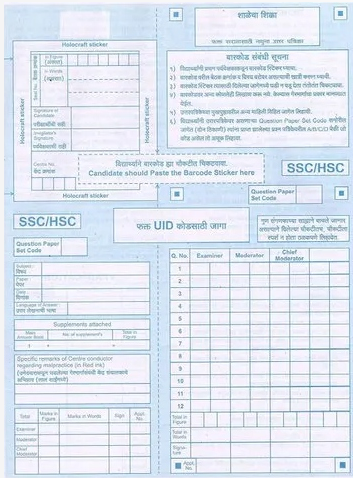

Size : 21.5 cm * 28.5 cm
No. of Pages : 4, 12, 16, 25
Pack : 120, 40, 32, 48
Subjects : Board Exam Answer Sheet