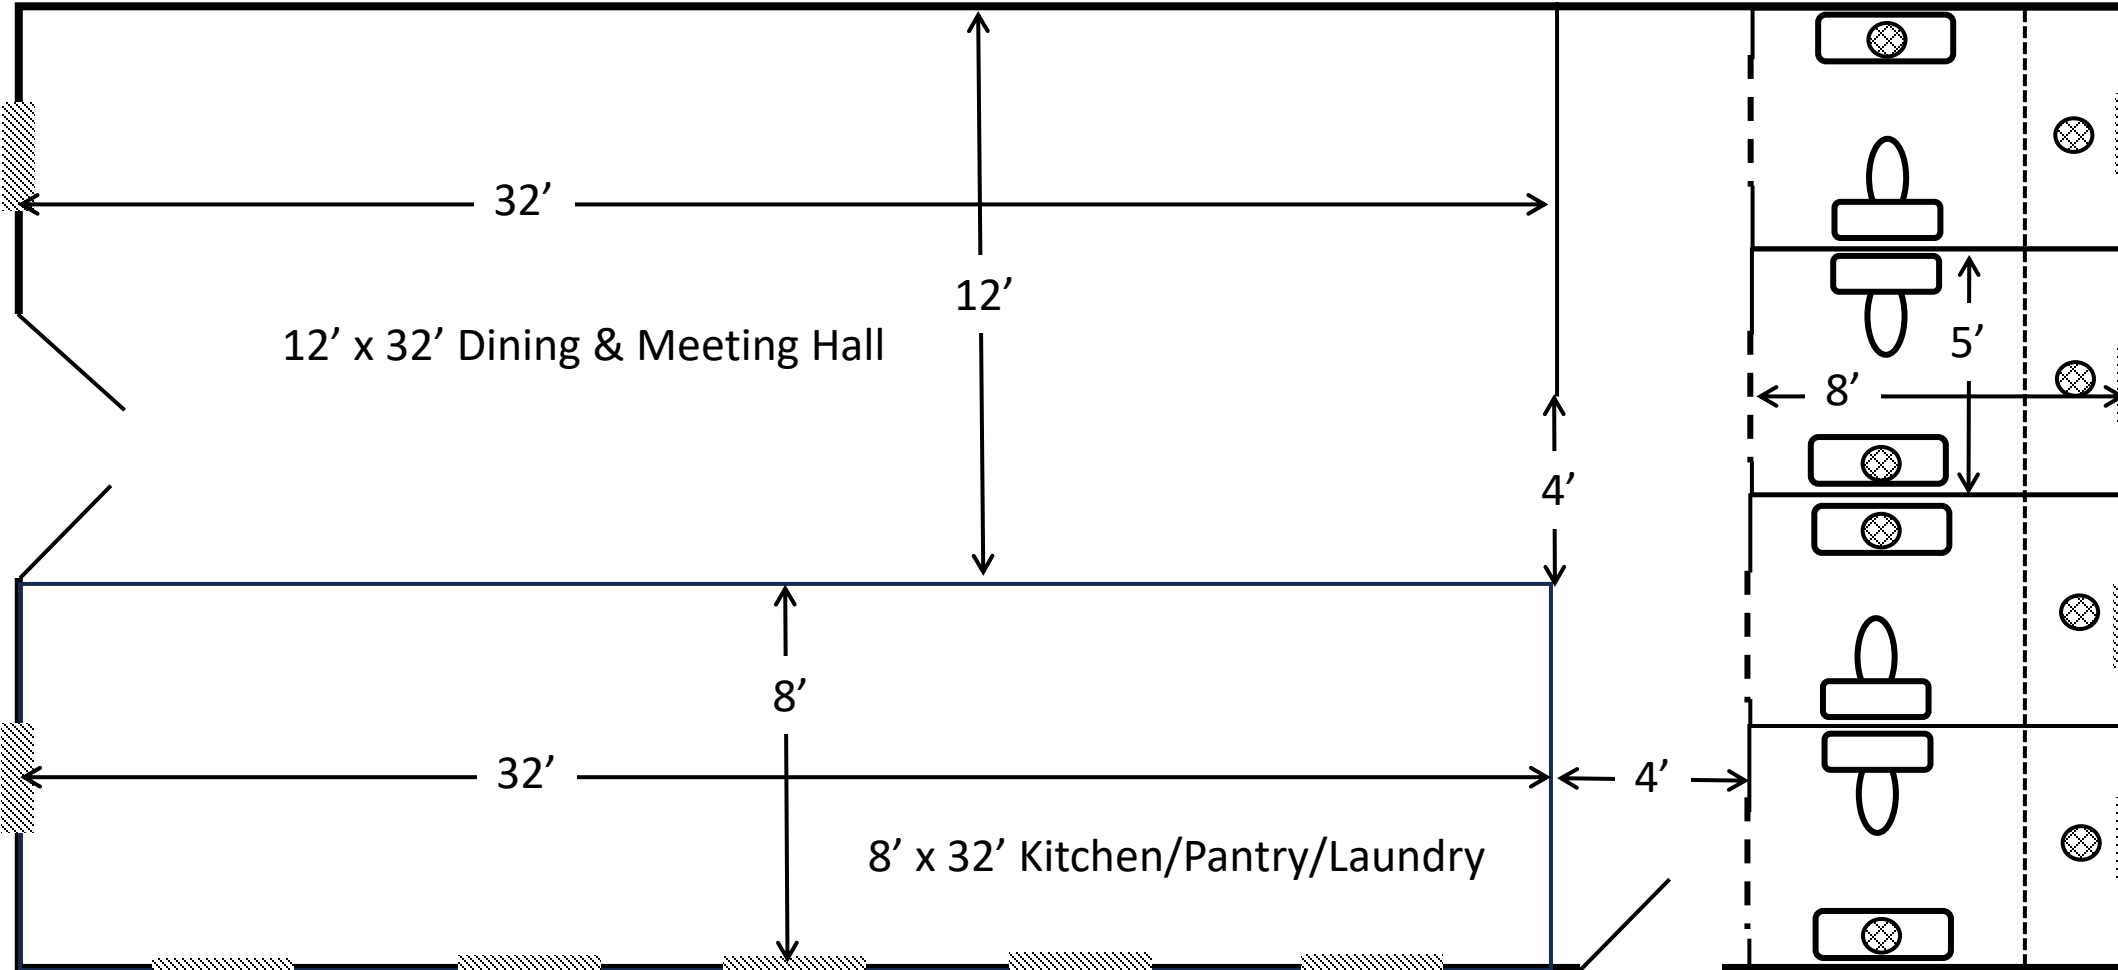

Reset Getaway

First Floor

← 44' →

↑ 20' ↓

4 – 5' x 8' Bathrooms

Second Floor

← 44' →

20'

8 – 8' x 8' Bedrooms

4 – 5' x 8' Bathrooms

Side Profile

Front Profile