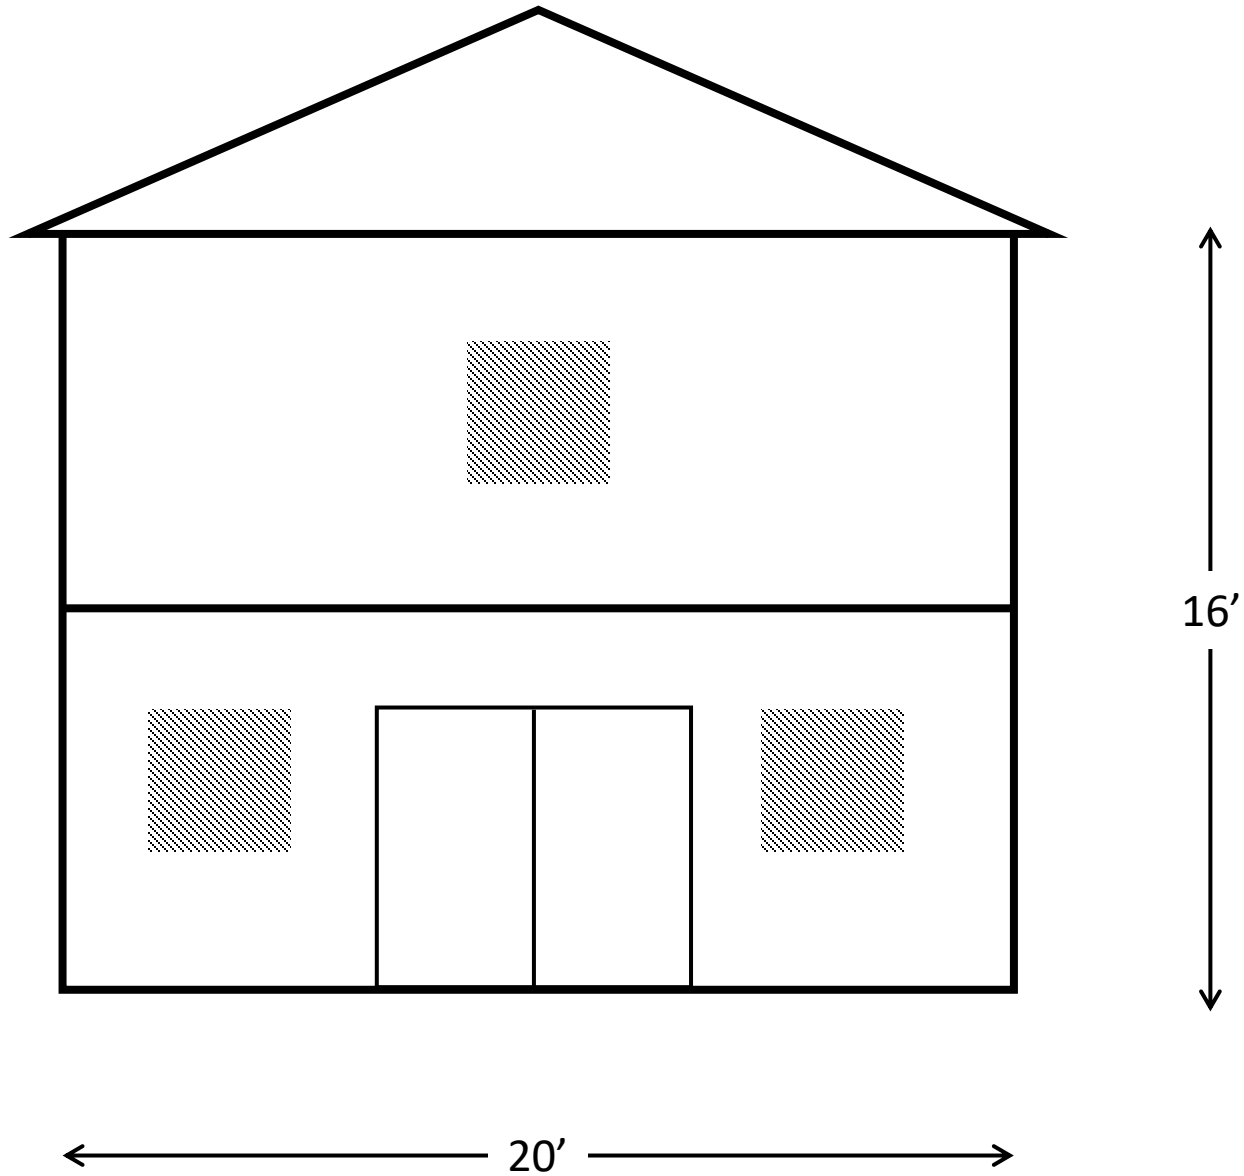

Reset Getaway

First Floor

← 44' →

↑ 20' ↓

4 – 5' x 8' Bathrooms

Second Floor

← 44' →

20'

8 – 8' x 8' Bedrooms

4 – 5' x 8' Bathrooms

Side Profile

Front Profile