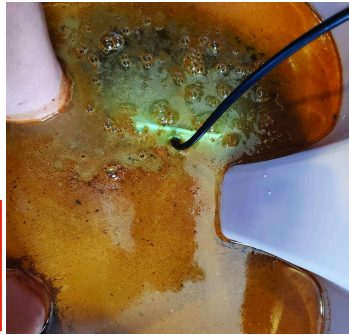

STEP 1- Release

3 to 6 cups per day, every day
& increase purified water intake

Daily vitamins and Supplements
to promote immunity, homeostasis
and regeneration

STEP 3 - Rebuild

1~ weekly 4-element detox
smoothy
2~ weekly detox bath
3~ ionic foot bath detox

CELLSPA®
FOOT BATH USER GUIDE

MODEL
8-H8801A

- PACKAGE CONTENTS
- Foot Bath Machine
 - Wrist Band Strap
 - (2) Two Black Arrays
 - Waist Heat Belt
 - Power Cord
 - Briefcase
 - Set of Keys
 - Instruction Manual