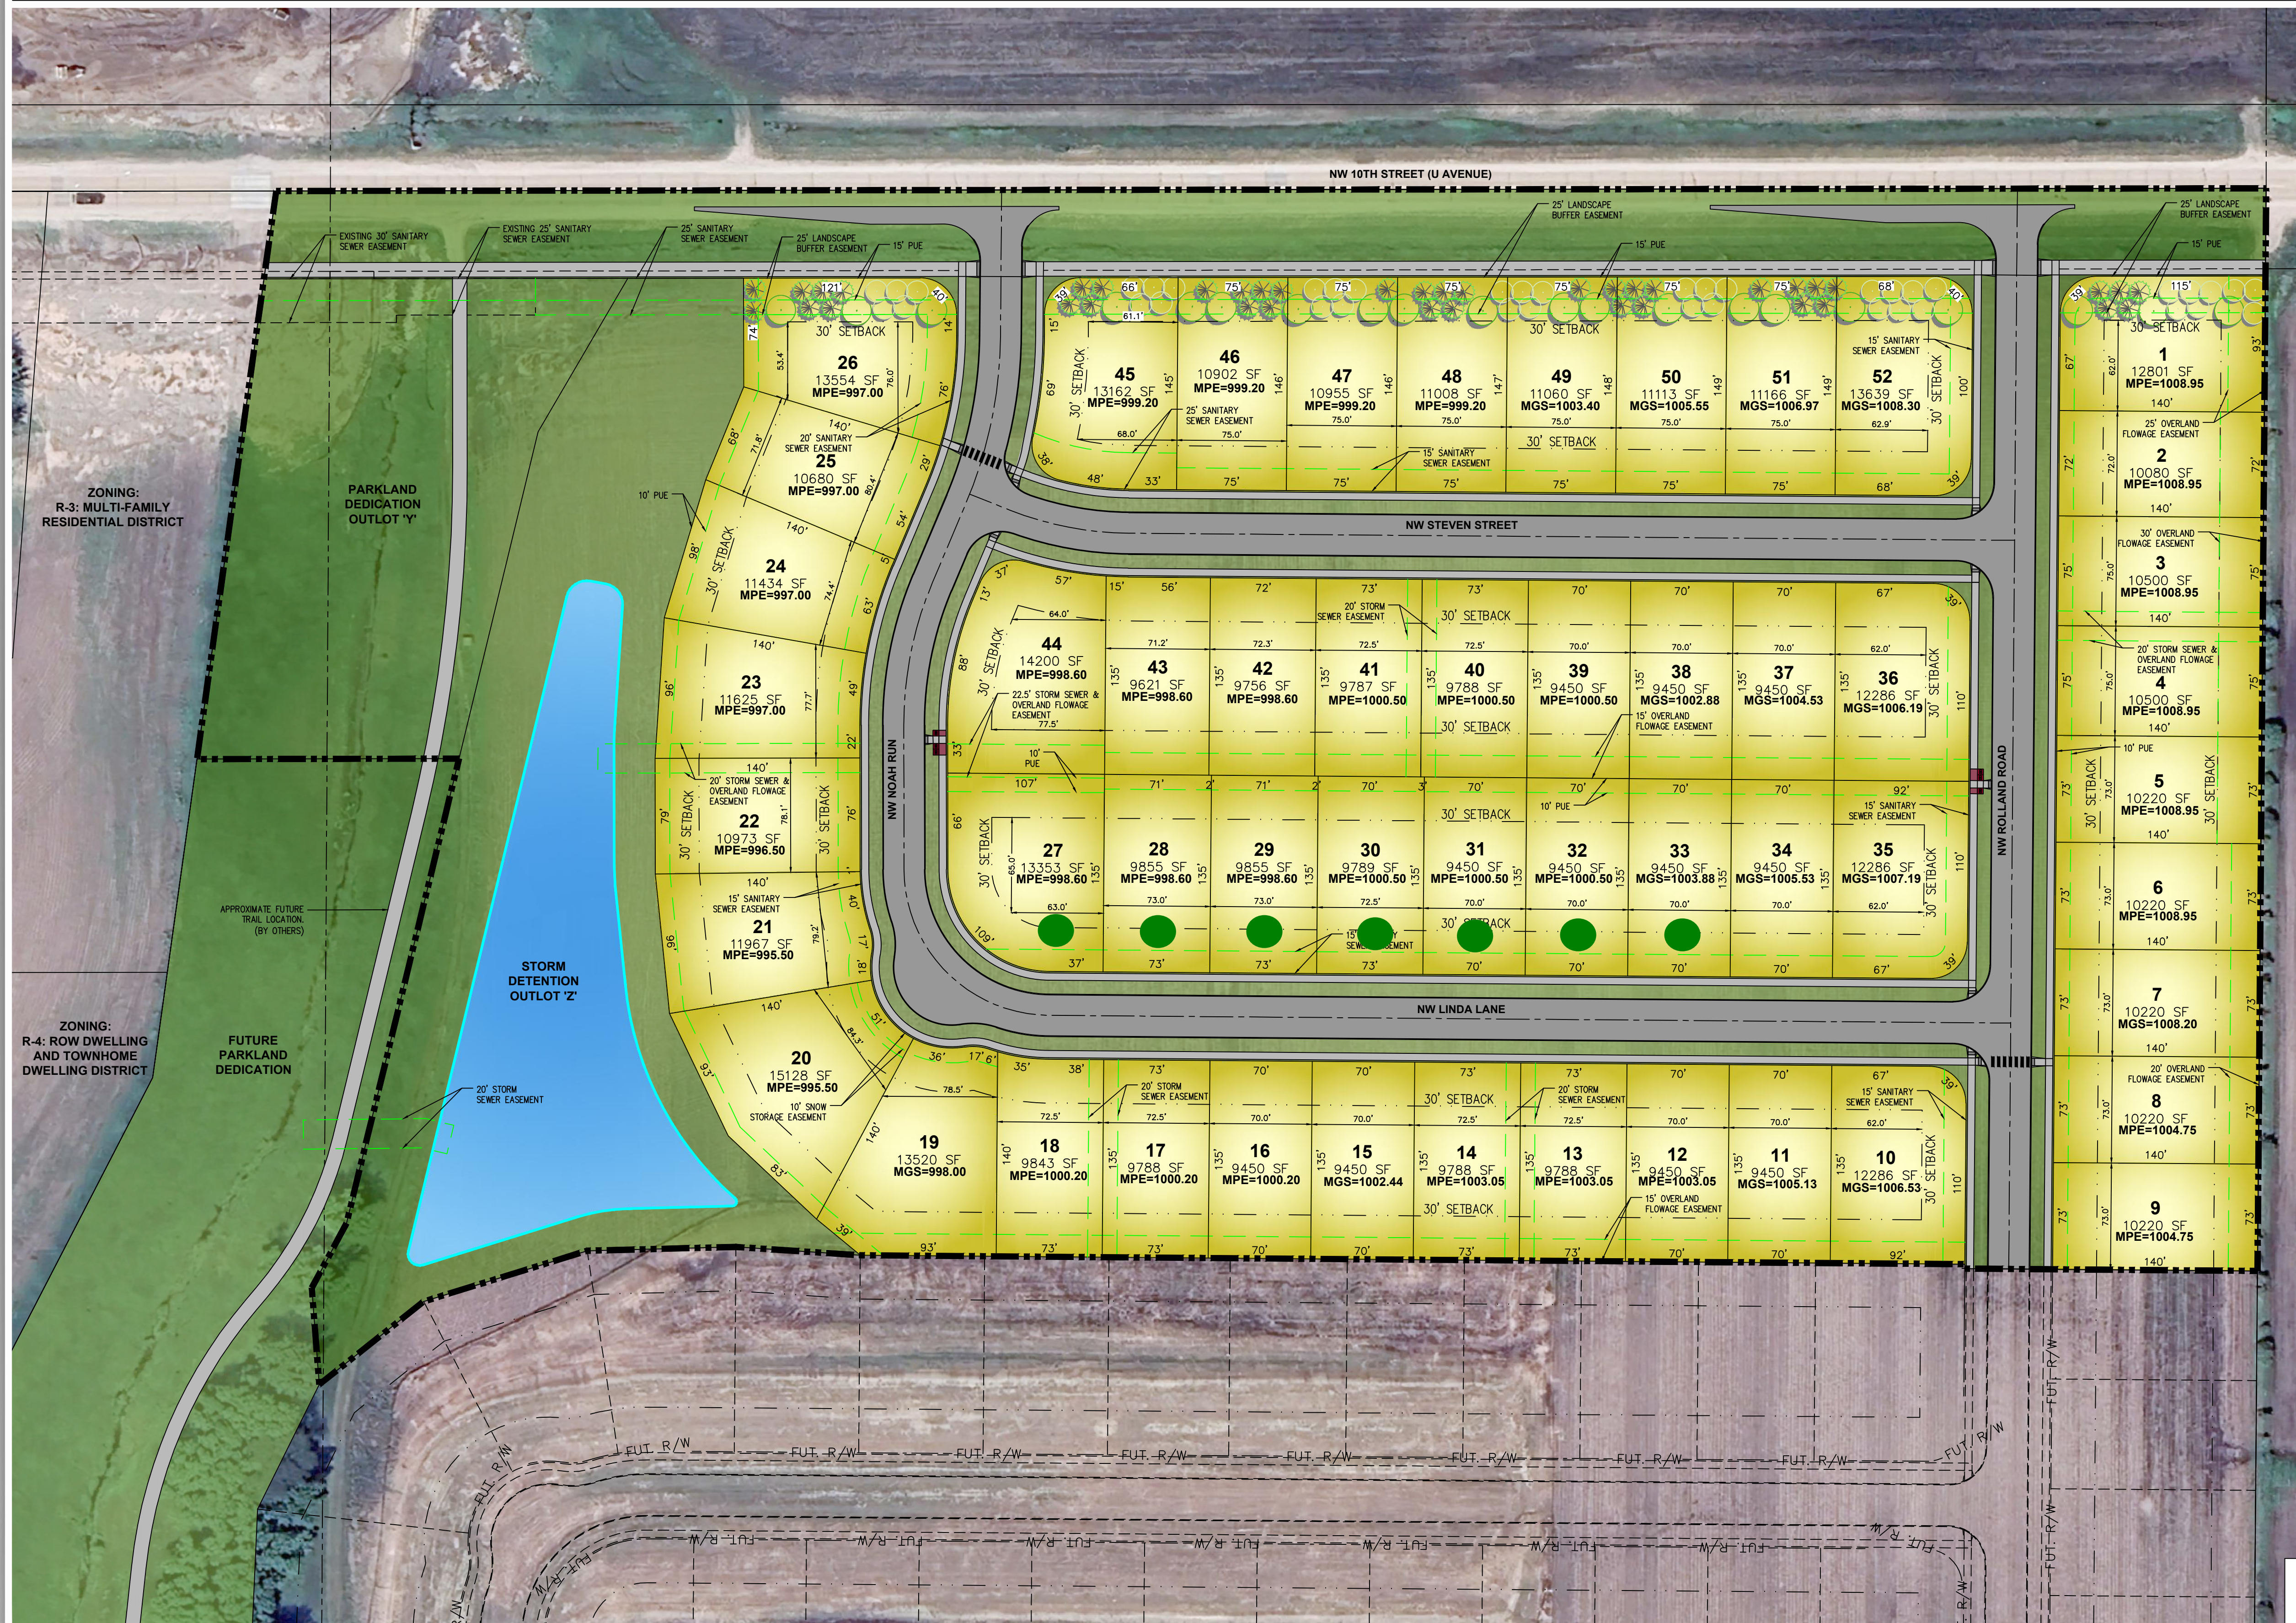

PARKSIDE PLAT 1

Waukee, Iowa

- = PENDING
- = SOLD

UPDATED ON 08/27/2024

ARTISTIC RENDITION, FINAL PLANS SUBJECT TO CHANGE
 PREPARED: APRIL 2024
 REFER TO FINAL PLAT FOR OFFICIAL LOT AND EASEMENT LOCATIONS