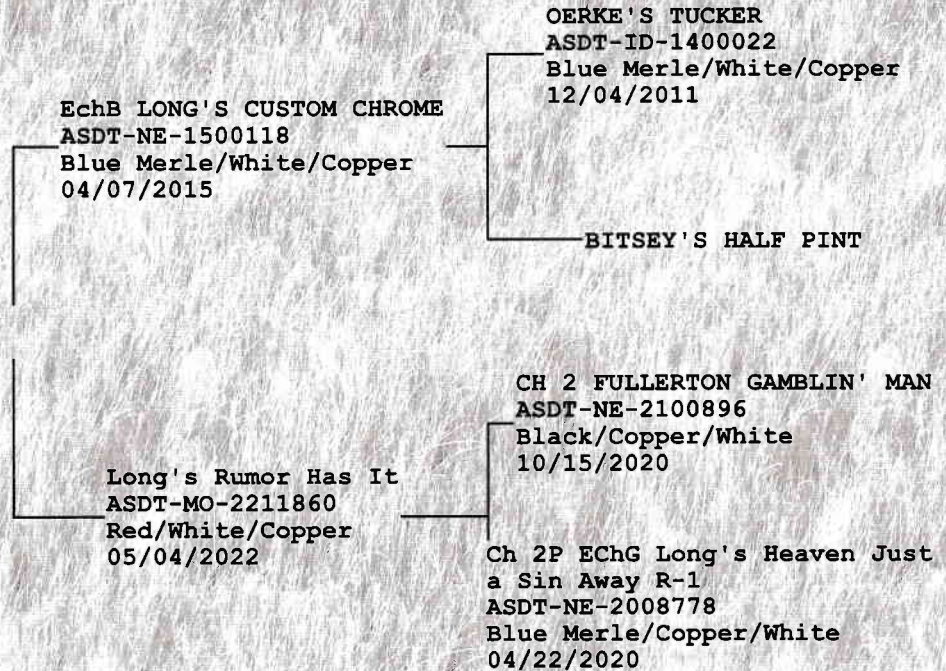

AMERICAN STOCK DOG REGISTRY
Est. 2005

PO Box 7510
Columbia, MO 65205

**Toy Australian Shepherd
REGISTRATION CERTIFICATE**

NAME:

Long's Blue Velvet of Fullerton

BREED: Australian Shepherd
NUMBER: ASDT-NE-2401619
DOB: 12/12/2023
SEX: Female

COAT COLOR: Blue Merle
EYE COLOR: Blue
TAIL: Docked
MICROCHIP: 900235000853441

Long's Blue Velvet of Fullerton

OWNER: Julie Fullerton
Crawford, NE 69339

BREEDER: Jessica & Aaron Long

REGISTRATION DATE: 02/12/2024