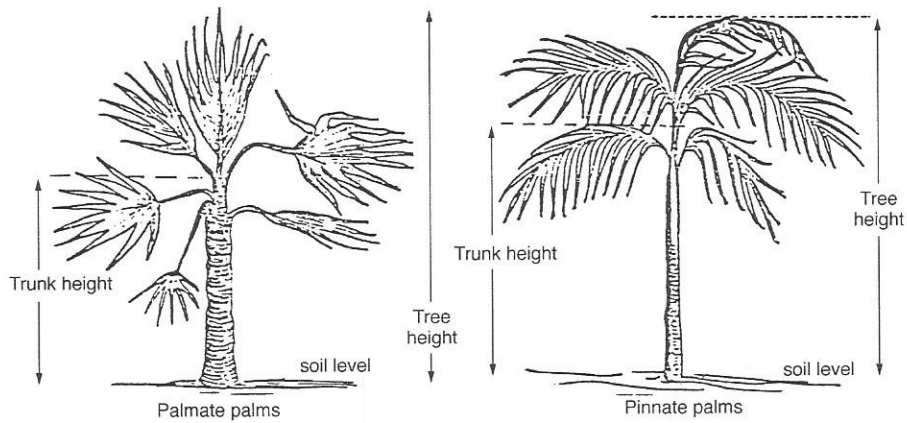

2.6 Palms

In size grading palm trees, height shall take precedence. Either of two heights may be specified: overall height or trunk height.

Overall height is the perpendicular height from the ground, which should be at or near the top of the root zone, to the top of the arc made by the uppermost arching frond with the tree standing in natural position.

Trunk height is measured from the ground line, which should be at or near the top of the root zone, to the base of the heart leaf.

In cases where the root ball or box (container) size is not specified, the minimum root ball size or box size recommended in this section shall be deemed acceptable (see Table 6 or Table 7).

FIGURE 13 – Palms

2.7 Caliper/height/root spread relationship for nursery grown bare root trees

All bare root trees shall have a well-branched root system characteristic of the species. The following table represents the minimum root spread for nursery grown shade trees.

Caliper	Average height range	Minimum root spread
½ in.	5 to 6 ft.	12 in.
¾ in.	6 to 8 ft.	16 in.
1 in.	8 to 10 ft.	18 in.
1 ¼ in.	8 to 10 ft.	20 in.
1 ½ in.	10 to 12 ft.	22 in.
1 ¾ in.	10 to 12 ft.	24 in.
2 in.	12 to 14 ft.	28 in.
2 ½ in.	12 to 14 ft.	32 in.
3 in.	14 to 16 ft.	38 in.