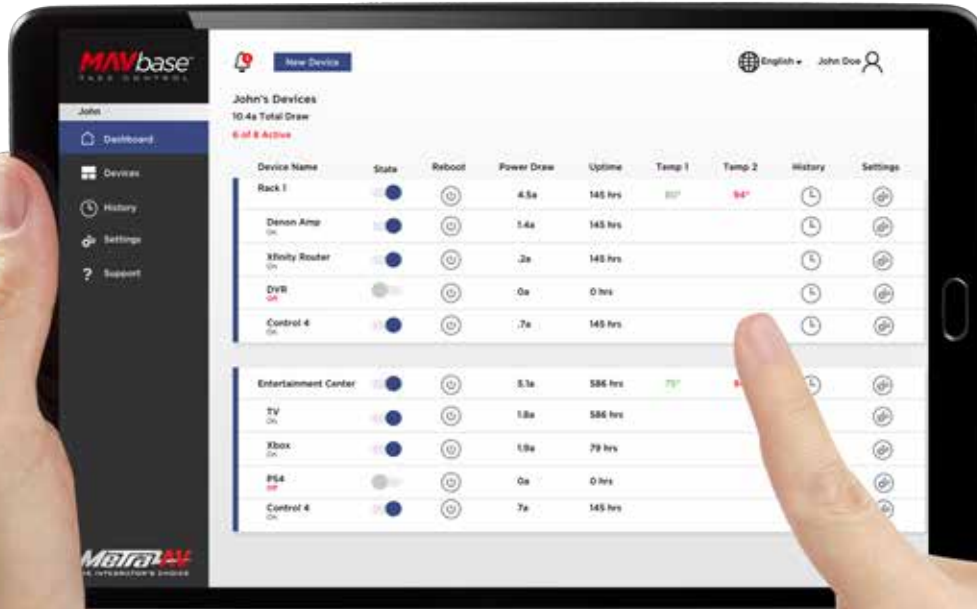

MANAGE EVERYTHING FROM ONE APP

An intuitive app design provides a simple user experience for homeowners to manage connected devices. Integrators can monitor all of their clients within the MAVbase app with the option of either remote or direct access. Direct access allows integrators to log in and program the PDU without internet.