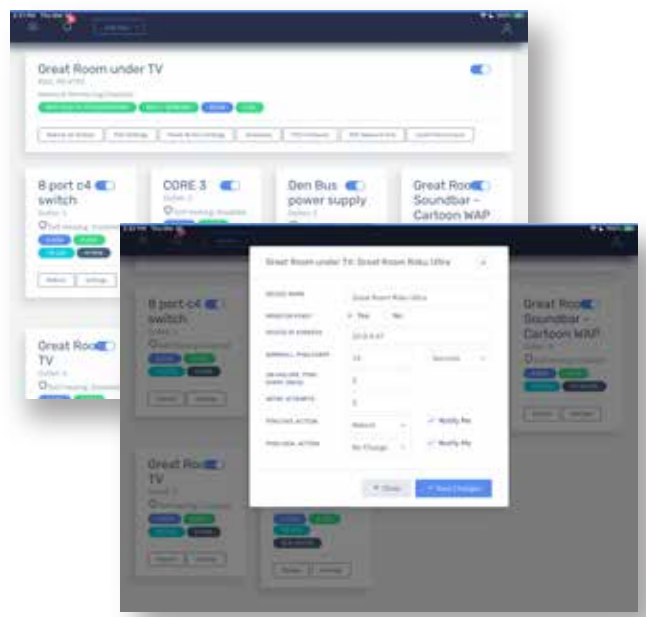

THE ABILITY TO SEE ALL INSTALLS MAVBASE APP

MANAGE EVERYTHING FROM ONE APP

An intuitive monitoring and remote management platform designed by Ethereal for Automation, AV, networking and surveillance integrators. This app makes it easy to give customers the best service possible by managing and configuring all device settings and fixing problems before they affect their systems. The flexible app is designed to work how integrators work, with easy programming that can be set up by outlet or device to mimic the workflow of their choice. Combined with the award-winning Big Dog Power Smart Power Distribution Unit (PDU), this app allows AV professionals to deliver surge protection, remote control, smart home integration, rack temperature management, and more.

MAVBASE.COM

FEATURES

- ✓ Remotely access and control Big Dog Power devices
- ✓ Monitor and manage all of your clients and their systems
- ✓ User-friendly design makes remote management easy
- ✓ Stay on top of system changes with push notifications
- ✓ Self healing configuration
- ✓ View diagnostics remotely in real time to track and prevent system issues
- ✓ Virtually eliminates downtime from surge-related events
- ✓ Fix remotely: Customer has confidence and comfort level that it's handled - communication is seen