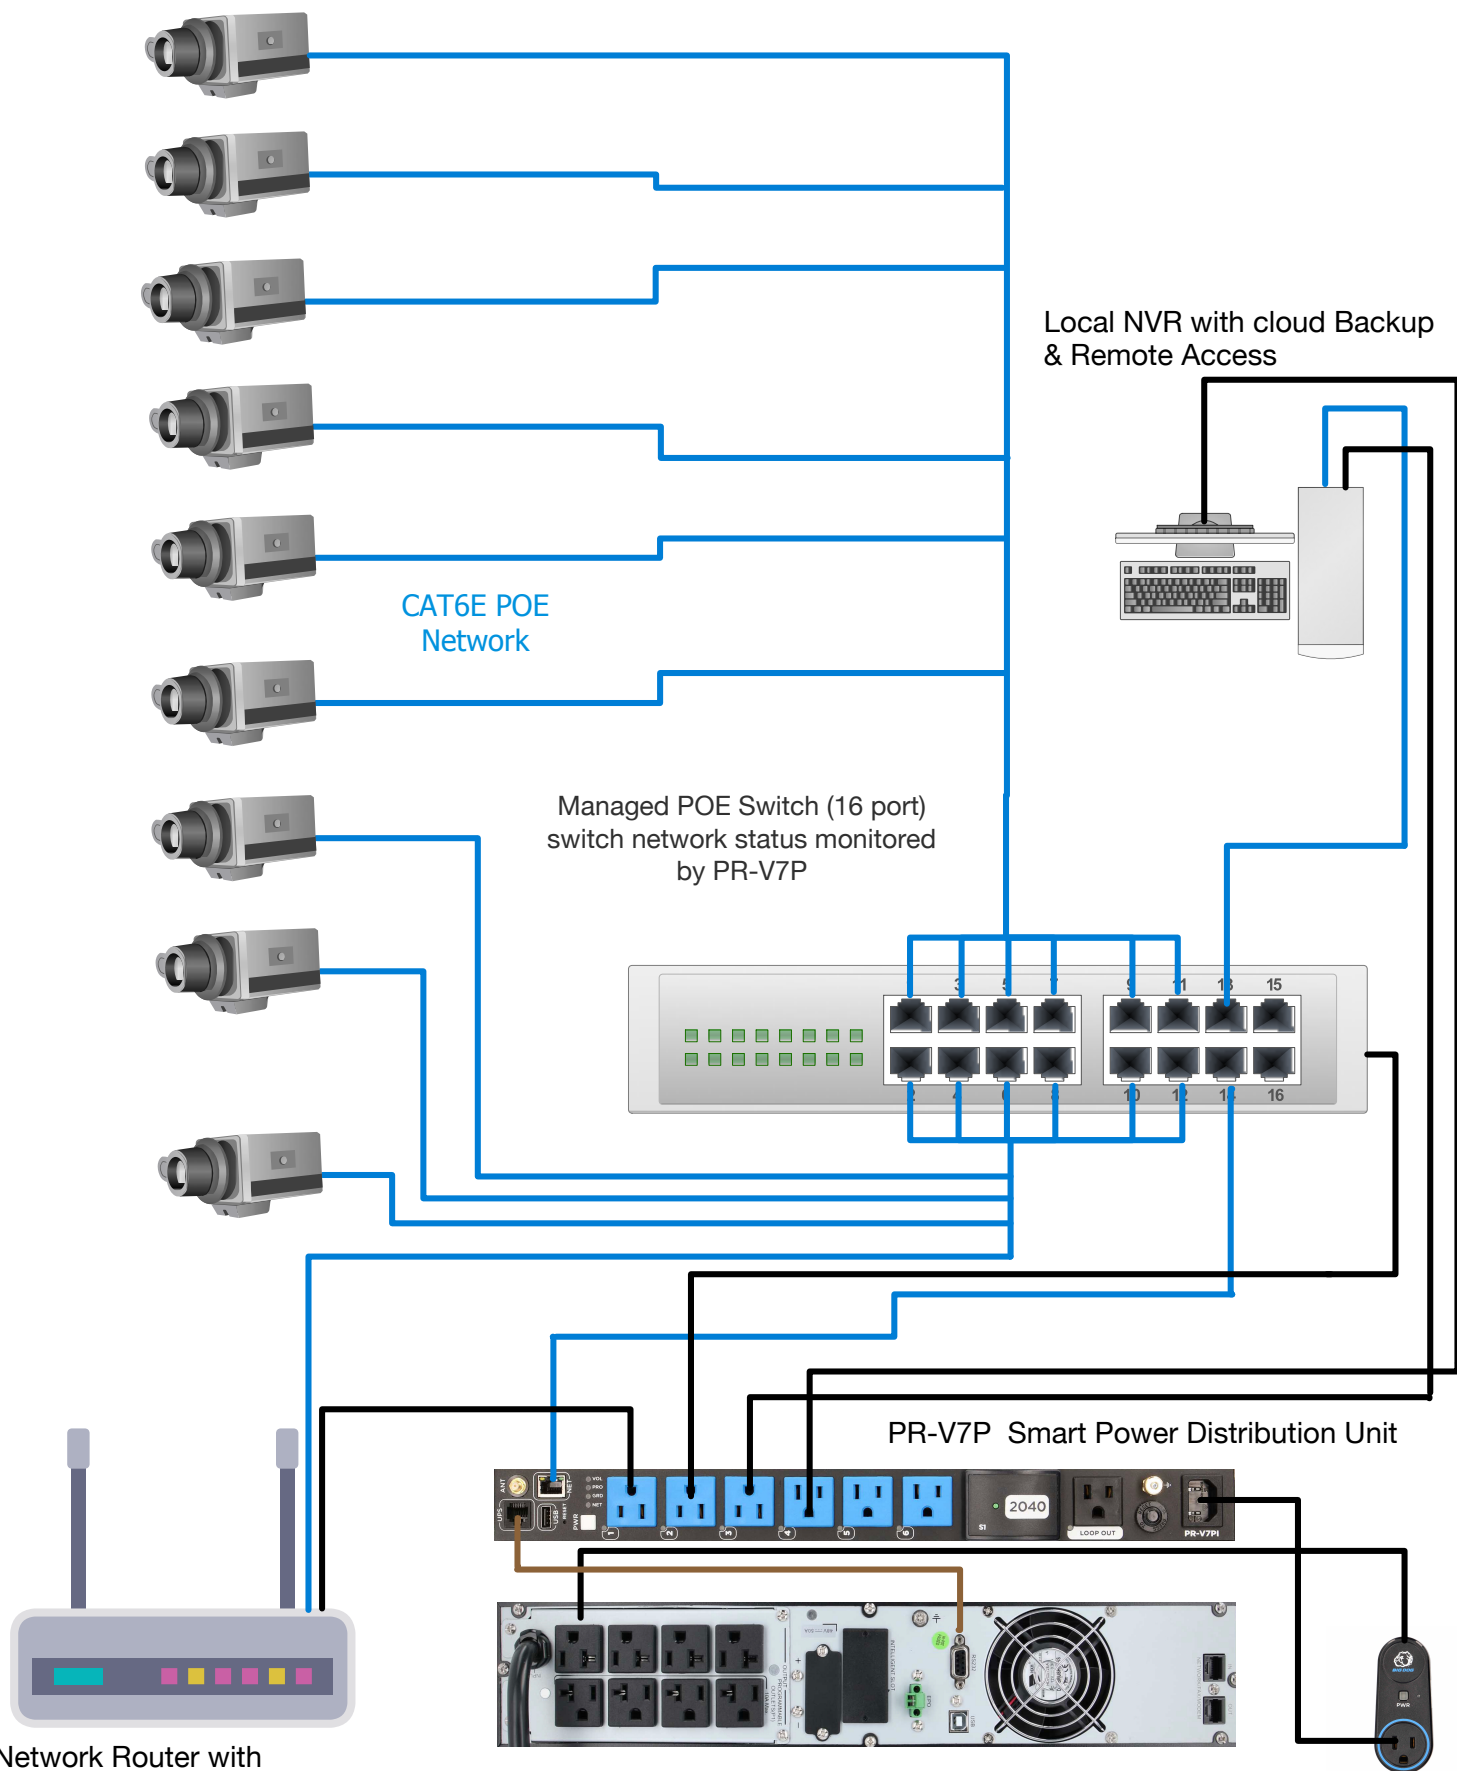

# CCTV Camera System With Big Dog® Intelligent Power Control & System Monitor Function. (Design Idea Sample)

CAT6E POE Network

Local NVR with cloud Backup & Remote Access

Managed POE Switch (16 port)  
switch network status monitored by PR-V7P

PR-V7P Smart Power Distribution Unit

Network Router with optional WIFI cell-data backup option.

2KVA UPS PR-R8U2K Intelligent Battery Backup

Main controller PR-V7P power reset option by PR-S1PI