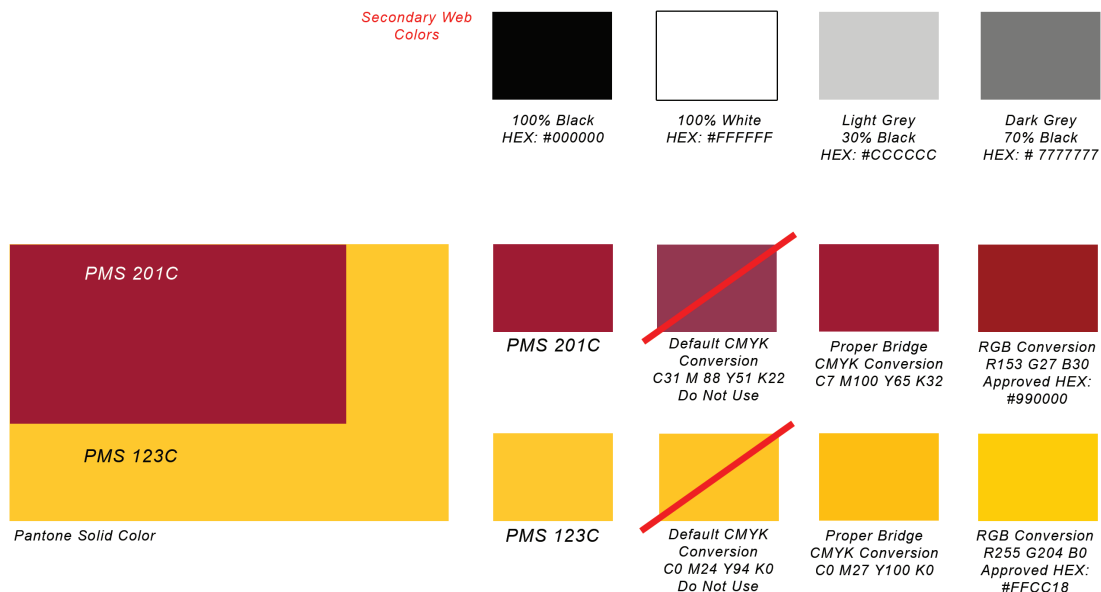

Primary Logos

Secondary Logos

Retro Logos

Gold outlines can be used on black, grey, or cardinal colored backgrounds and settings.

Cardinal Hayes CH Logos

The traditional Cardinal Hayes CH has been digitized and can be used for all school and team related spirit functions and events.

Spirit Logos

UP HAYES!

UP HAYES!

Team Colors

The official colors of Cardinal Hayes High School, CHHS Cardinal and CHHS Gold, are equal in importance to identifying the school. Precise matching of all CHHS colors is essential in all color applications. Do not use red and yellow, or maroon and ochre as a substitute for the CHHS colors. Correct and consistent use of the CHHS official colors helps reinforce and enhance the school's identity. These can be used and/or given to any professional printer, clothing producer, or uniform manufacturer.