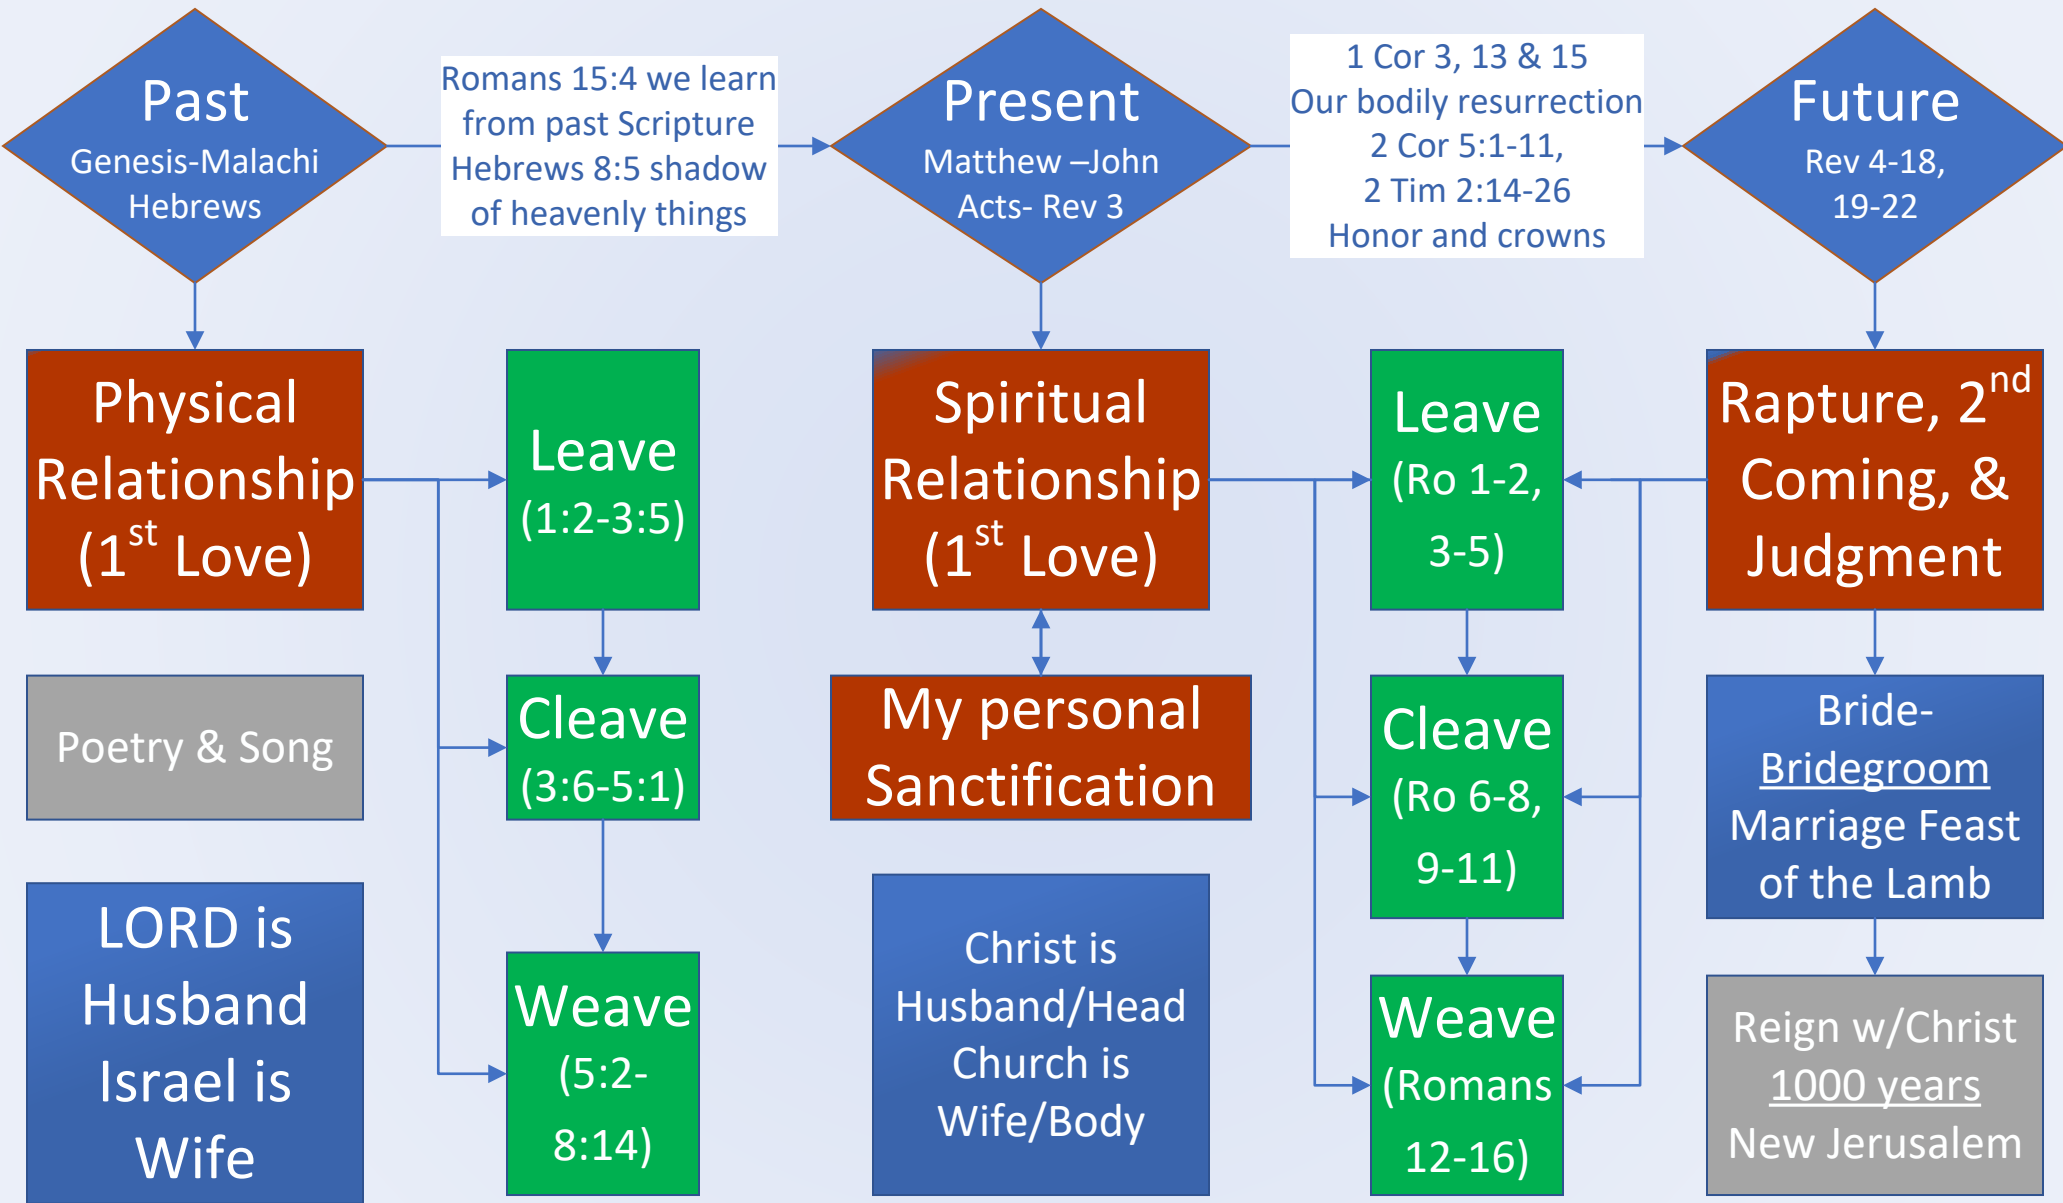

Song of Songs – 3 Views of the Wise King and the Humble Woman

(Solomon's mother is Bathsheba - 2 Sam 12:24, his 1st love is Naamah - 2 Chr 12:13, Pro 31, Ecc 9:9; and only son is Rehoboam – 1 Kings 4:11, 15; Pro 4:3-7)

My Growing Relationship with the King of Kings Jesus Christ (leave, cleave, & weave)