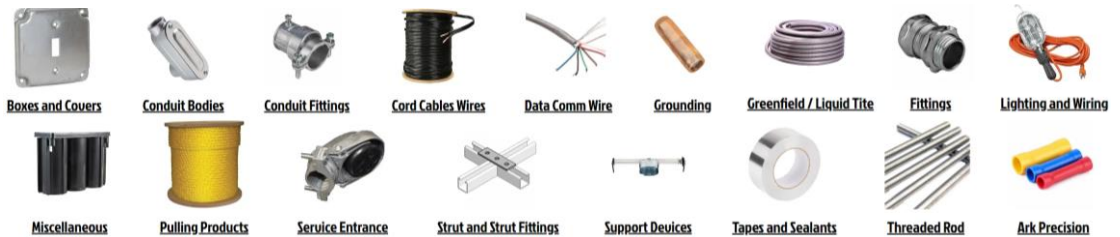

Danny Taylor
Outside Sales
danny@tayloredsalesandmarketing.com
Cell: [858.342.5842](tel:858.342.5842)

Aly Cable is a Manufacturer of aluminum cable.

We offer different types of cable including XHHW , SER, SEU, URD , MCR, and MCRA.

Freight terms: 10,000 LBS or \$15,000 <https://www.alycable.com/>

Electrical and Data communication products. <https://www.global-manufacturing.com/>

Freight Terms All Fittings, GF & 4ft skid: \$2,500

Freight Terms Ground Rods, Strut, Threaded Rod* \$10,000

Steel Products, Weatherproof Boxes and Covers, Gem Boxes, Gang Boxes, Pancake Boxes, Masonry Boxes, Handy Boxes, Octagon Boxes and Square Boxes.

Freight Terms: \$2,500 <https://www.gboxsteel.com/>

LED Indoor and Outdoor Fixtures. More info coming soon.