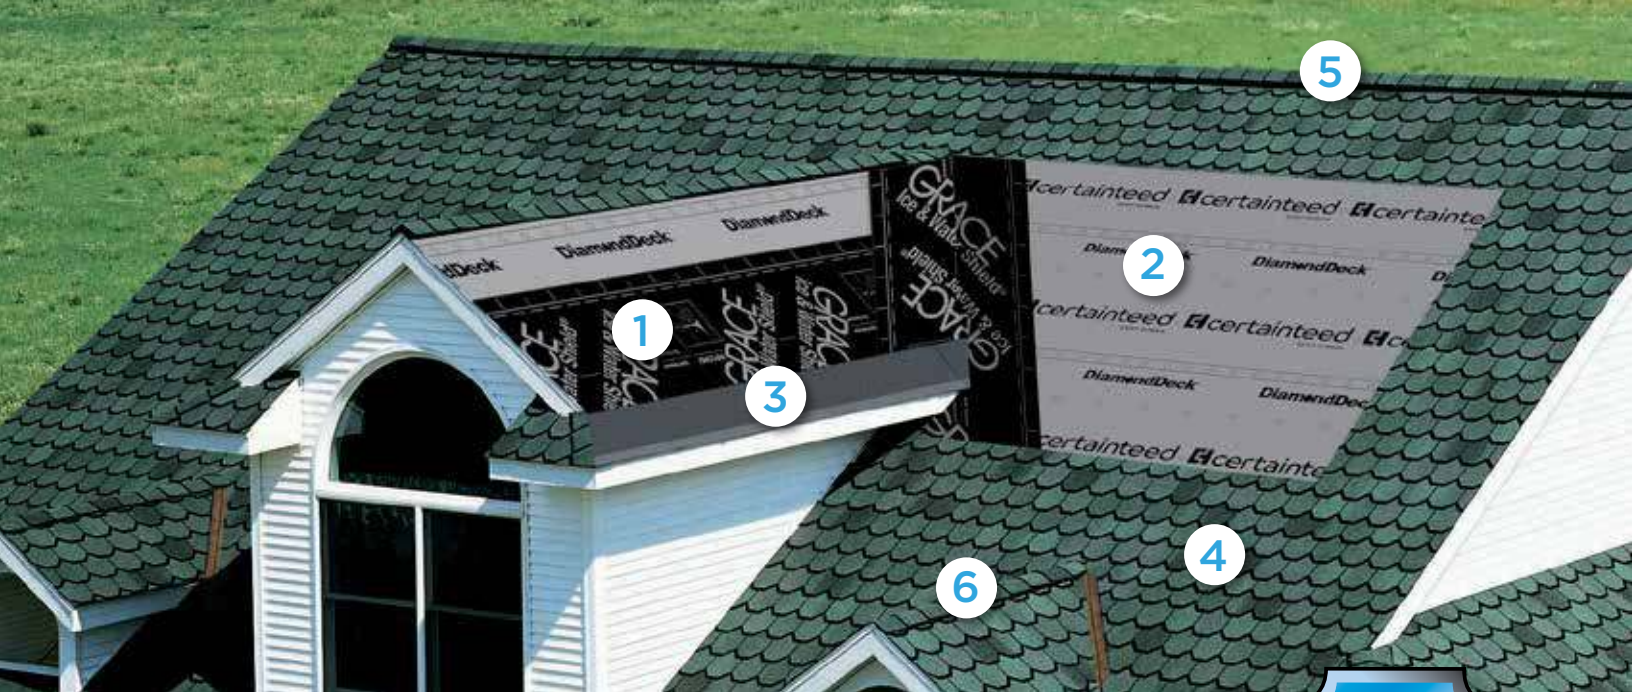

Color Companion Products for Flat Roof Areas

With CertainTeed Flintlastic® SA, you can coordinate flat roof areas like carports, canopies and porches with your main roof. Flintlastic SA is a self-adhering low slope roofing product available in colors that complement some of the most popular CertainTeed shingles.

Granule with StreakFighter Technology

Ceramic coating

Copper layer

Mineral core

Diagram for illustrative purposes only.

CertaSeal®

Uplift Protection

CertaSeal® is a fast-activating modified asphalt sealant with a 20-year record of proven performance. Designed to seal shingles together upon installation, it protects roofs from wind uplift and shingle blow-off so that homes stay safe and dry. It's also engineered to remain flexible after installation, unlike harder sealants that can dry out and crack over time.