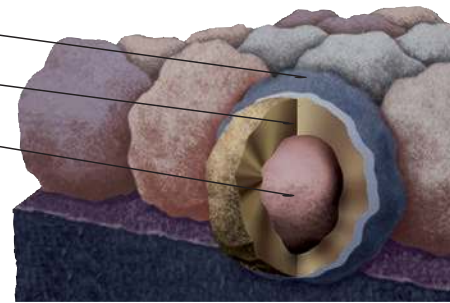

Granule with StreakFighter Technology

Ceramic coating

Copper layer

Mineral core

Diagram for illustrative purposes only.

CertaSeal®

Uplift Protection

CertaSeal® is a fast-activating modified asphalt sealant with a 20-year record of proven performance. Designed to seal shingles together upon installation, it protects roofs from wind uplift and shingle blow-off so that homes stay safe and dry. It's also engineered to remain flexible after installation, unlike harder sealants that can dry out and crack over time.

Integrity Roof System™

A COMPLETE APPROACH TO LONG LASTING BEAUTY AND PERFORMANCE

With as much care as you take in selecting the right contractor, choosing the right roof system is equally as important. A CertainTeed Integrity Roof System combines key elements that help ensure you have a well-built roof for long-lasting performance.