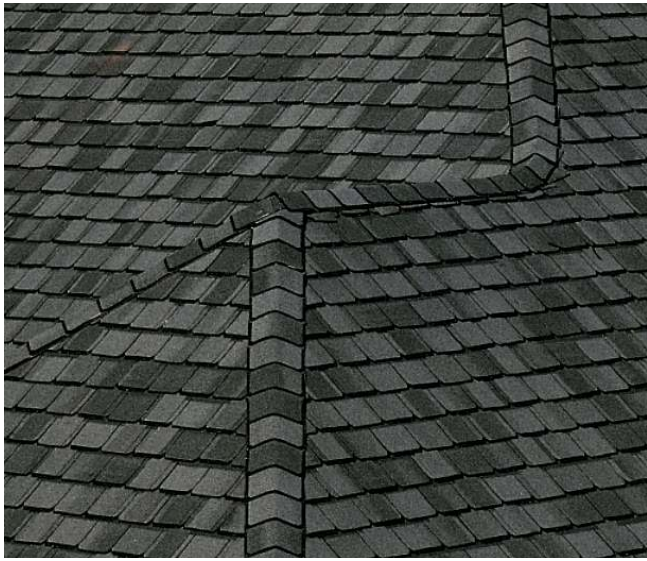

Add a Little Accent to Your Roof

For a stylish finishing touch to cap hips and ridges, use Shingle Ridge® accessory — available in colors to match your Grand Manor shingles.

Color Companion Products for Flat Roof Areas

With CertainTeed Flintlastic® SA, you can coordinate flat roof areas like carports, canopies and porches with your main roof. Flintlastic SA is a self-adhering low slope roofing product available in colors that complement some of the most popular CertainTeed shingles.

The Ultimate in Protection

StreakFighter®

Algae Resistance

The ultimate in stain protection.

Those streaks you see on other roofs in your neighborhood? That's algae, and it's a common eyesore on roofing throughout North America. CertainTeed's **StreakFighter** technology uses the power of science to repel algae before it can take hold and spread. **StreakFighter's** granular blend includes naturally algae-resistant copper, helping your roof maintain its curb appeal and look beautiful for years to come.

Granule with StreakFighter Technology

Ceramic coating

Copper layer

Mineral core

Diagram for illustrative purposes only.

CertaSeal®

Uplift Protection

CertaSeal® is a fast-activating modified asphalt sealant with a 20-year record of proven performance. Designed to seal shingles together upon installation, it protects roofs from wind uplift and shingle blow-off so that homes stay safe and dry. It's also engineered to remain flexible after installation, unlike harder sealants that can dry out and crack over time.