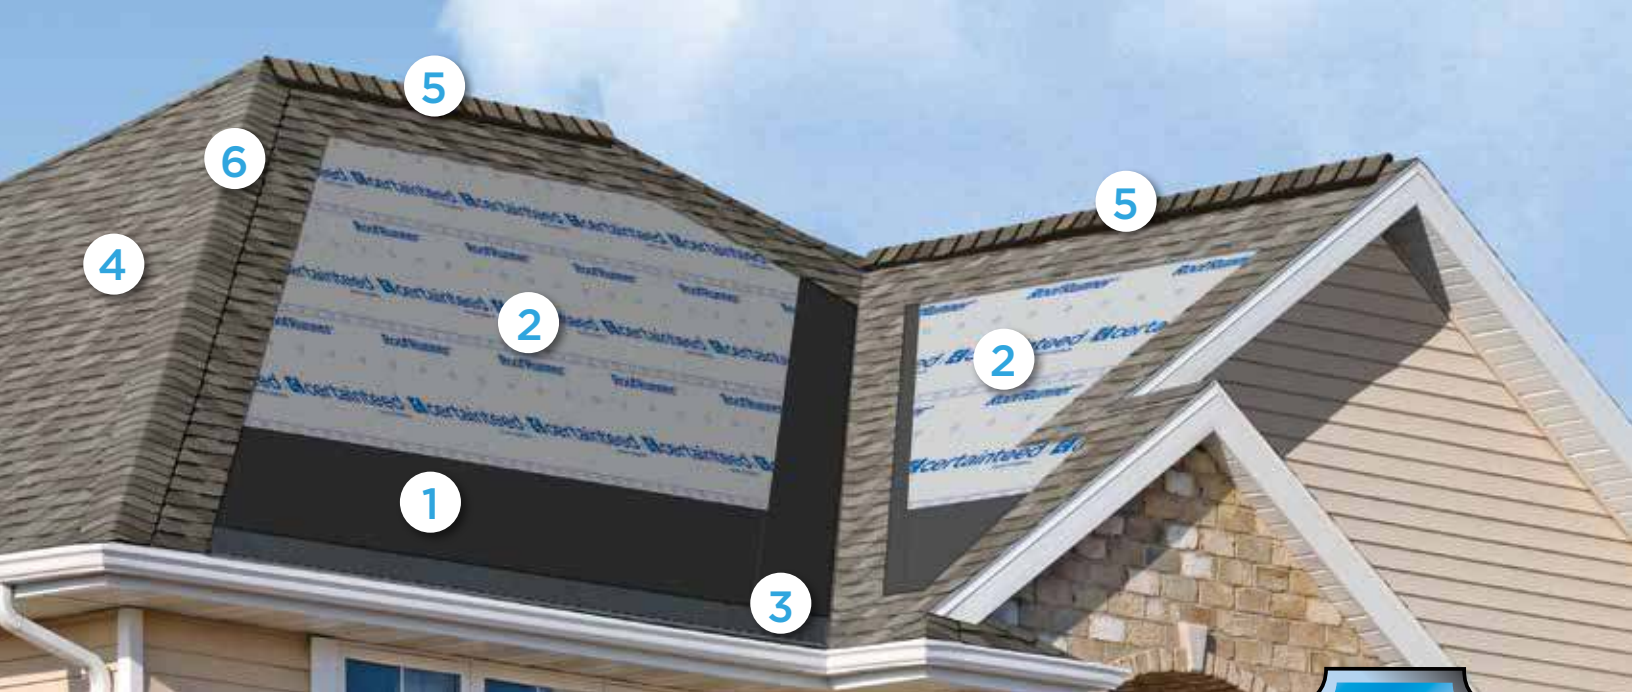

The ColorView® Visualizer: Design your Dream Home with the Click of a Mouse

CertainTeed created the ColorView tool to help homeowners bring their creative vision to reality.

Just look through a photo library of homes to choose one that looks most like your own. Then click on the roof to easily switch designs and see what CertainTeed product looks best. You can choose from hundreds of different roofing design and color combinations, and even add roof accents in different colors. All before anyone raises a hammer.

Want to visualize different roofing styles on your own home? You can upload photos to ColorView and have them digitally masked by one of our design professionals, or use DIY mode to upload and mask your own photos.

Plus, you can print or share your ColorView photos with family and friends to get their feedback. Visit colorview.certainteed.com and get started.

Add a Little Accent to Your Roof

The visually impactful choice for capping the hips and ridges of your roof, CertainTeed's Cedar Crest® accessory shingles will complement or match any shingle in the Landmark Series. For a low-profile hip and ridge look, CertainTeed also offers Shadow Ridge® accessory shingles. Also available in **ClimateFlex** version.

Color Companion Products for Flat Roof Areas

With CertainTeed Flintlastic® SA, you can coordinate flat roof areas like carports, canopies and porches with your main roof. Flintlastic SA is a self-adhering low slope roofing product available in ten colors that complement some of the most popular CertainTeed shingles.