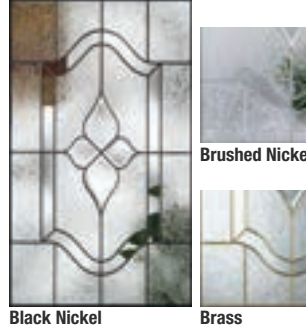

Black Nickel   Brass
Concorde™
Glass Privacy Rating: 8