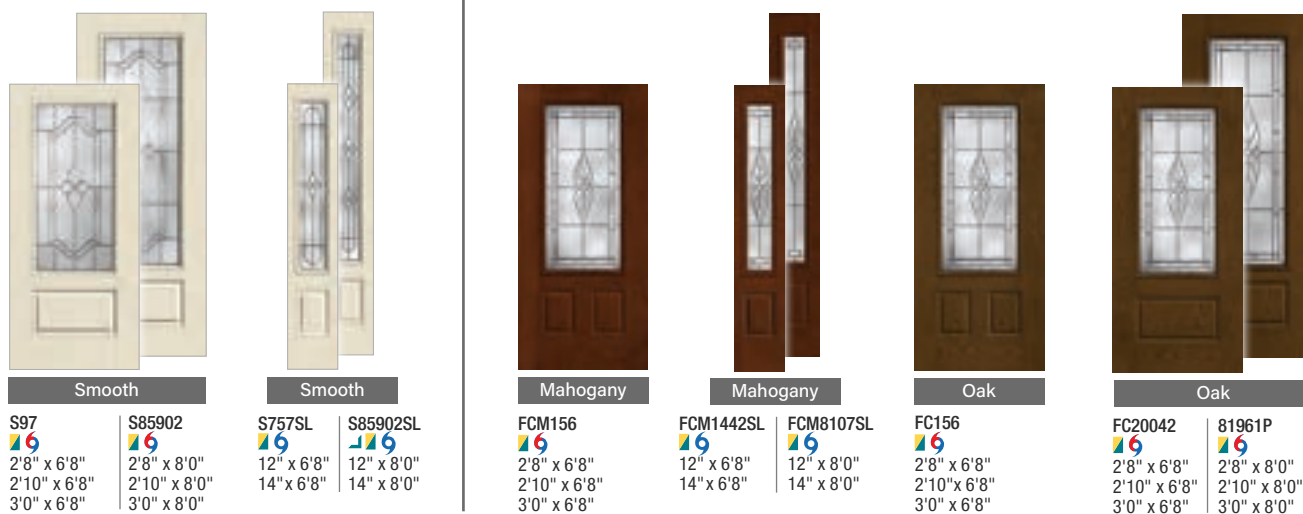

KENSINGTON™ ◆ ◆ ◆

KENSINGTON Continues on next page.

Key

- Black Nickel Caming (1D)
- Brushed Nickel Caming (1C)
- Brass Caming (1A)
- ✗ Wrought Iron (1W)
- ▤ Flat Lite Frame
- ▤ Scrolled & Flat Advanta Lite Frame
  Not available for 2'4" and 2'6" doors or 10" sidelites.
- 6 WBDR Options
- 6 WBDR / HVHZ Options