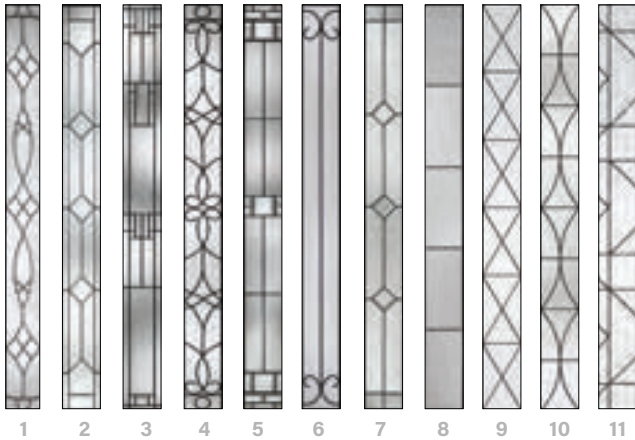

Decorative Glass

Available for Línea.