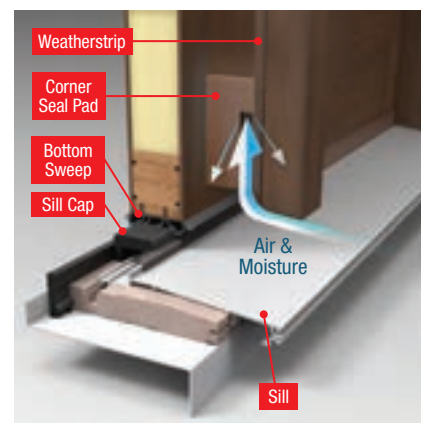

3 Corner seal pads (inswing only) complete the seal between the **sill cap, bottom sweep** and **weatherstrip** to help block potential pathways where wind-driven moisture can infiltrate the bottom corner of the door system.