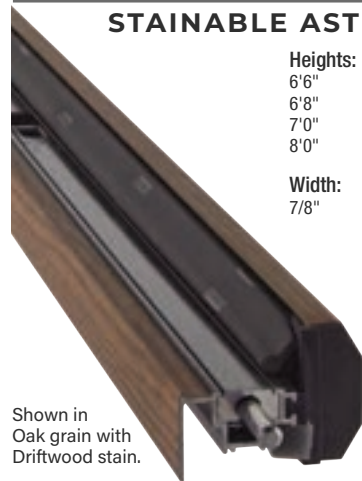

STAINABLE ASTRAGAL

1. **Heights:**
   6'6"
   6'8"
   7'0"
   8'0"
2. **Width:**
   7/8"
3. **Configurations:**
   Inswing
   Outswing
   Multi-Point Lock
   Double Bore
   Left-Handed
   Right-Handed
4. **Grain Options:**
   Oak
   Fir
5. **Weatherstrip:**
   Bronze

Shown in Oak grain with Driftwood stain.