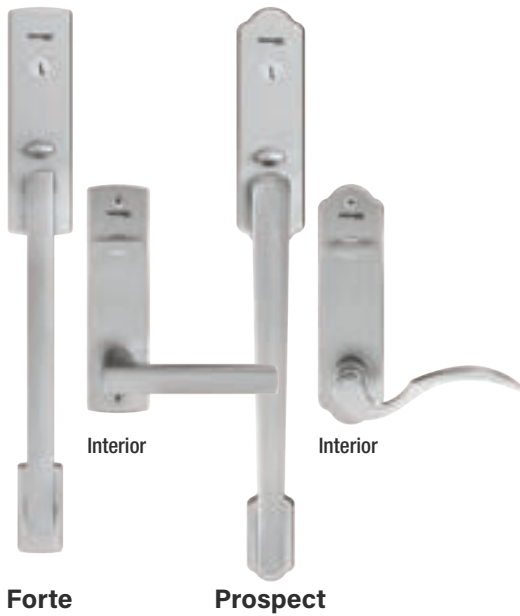

Handleset Options for Standard Door MPLS

Designed to complement Therma-Tru® door styles from traditional to contemporary.