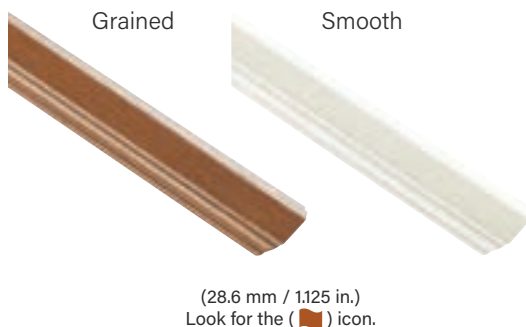

SDL BAR OPTIONS

Smooth SDL bars are color matched to PrismaGuard Alpine.