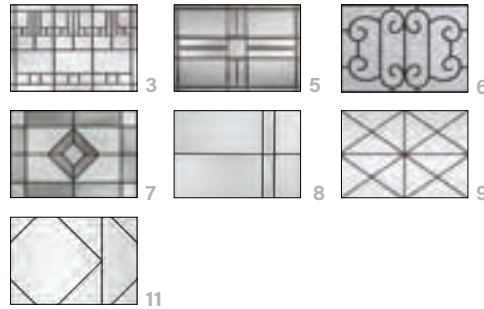

Available for Ari.

- 1 Blackstone.™
- 2 Crystalline.™
- 3 Sedona
- 4 Salinas.™
- 5 Saratoga.™
- 6 Reserva.™
- 7 Pembridge.™
- 8 Axis.™
- 9 Calix
- 10 Latitude
- 11 Echelon

Available for Echo.

4 THEN SELECT A FRAME

Choose the flat profile for modern appeal or scrolled profile for vintage style. Available in Advanta.* and Standard lite frames.