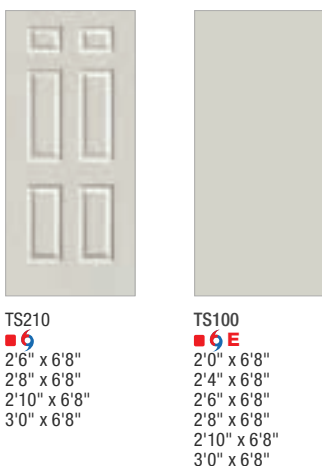

Key

- No Stile Lines
- WBDR Options

- WBDR / HVHZ Options
- Elevated 10" Bottom Rail Options