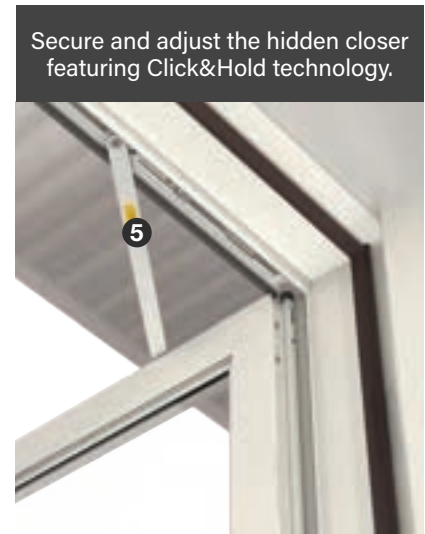

THE STORM DOOR IS EASY TO INSTALL AT THE JOBSITE

The concealed hinges featuring retractable pins **4** and the revolutionary hidden closer with Click&Hold™ technology **5** enable a quick and intuitive installation experience. After the installation of the entry door, install the closer, sweep and hardware. Then, follow these three simple steps to complete the job.

Scan the QR code to learn more about storm door panel installation.