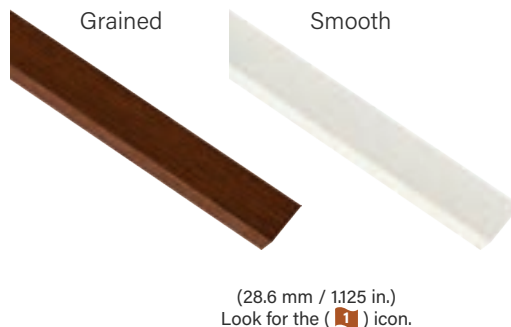

SDL BAR OPTIONS

Smooth SDL bars are color matched to PrismaGuard Alpine.