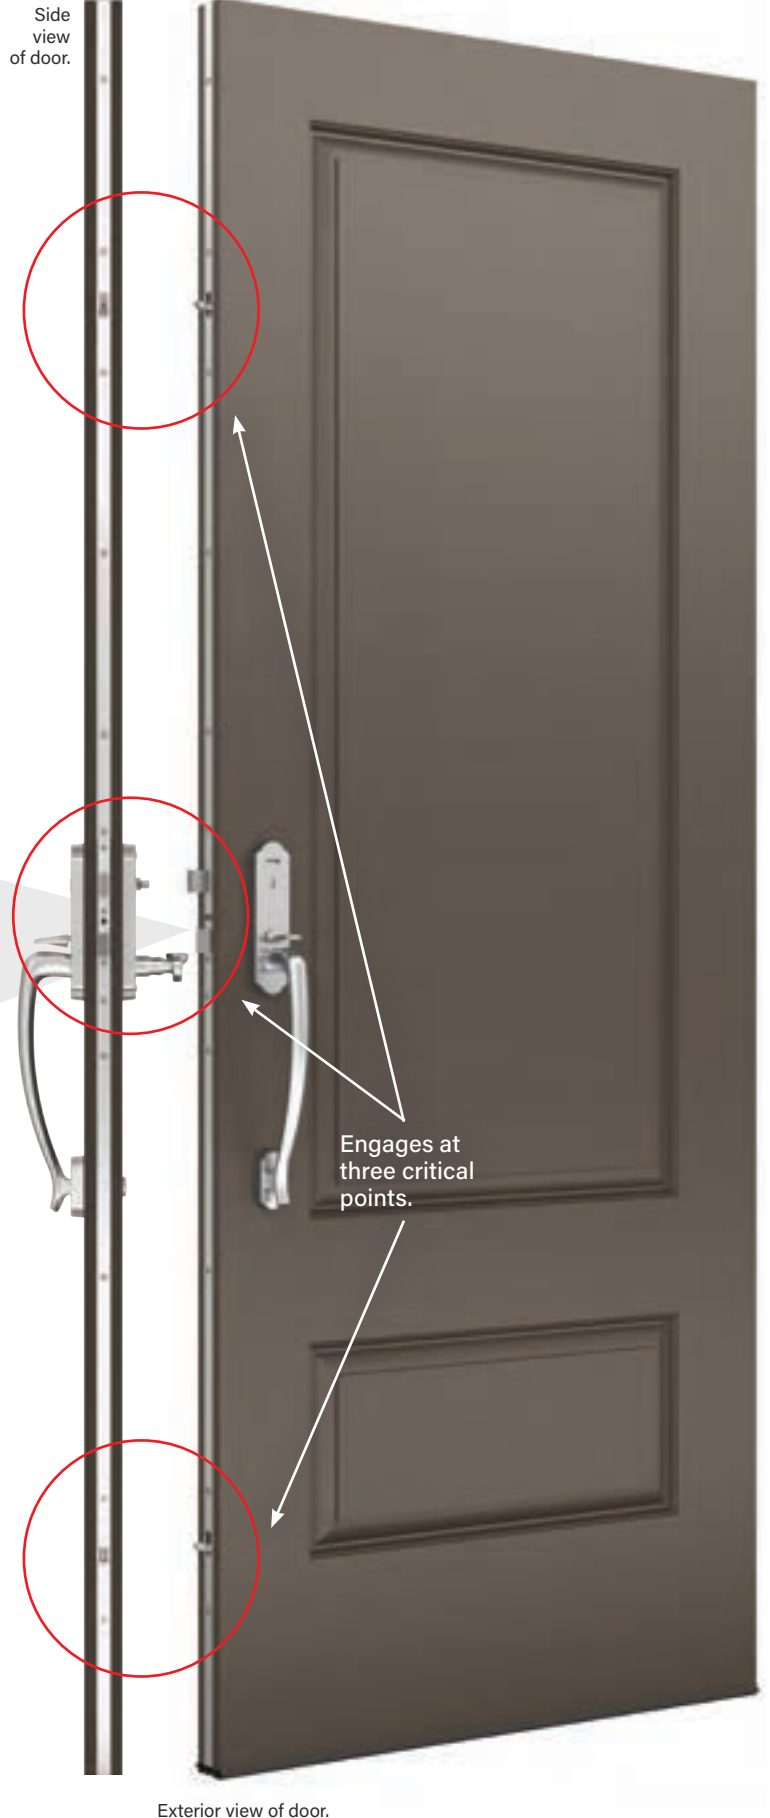

Tongue
 Heights: | Configurations:
 6'8" | Inswing
 7'0" | Outswing
 8'0"

- 1 Self-lubricating locks.
- 2 1" premium stainless steel deadbolt.
- 3 Integrated mishandling device.

Key

Tru-Defense Eligible

LEVER-STYLE MPLS +