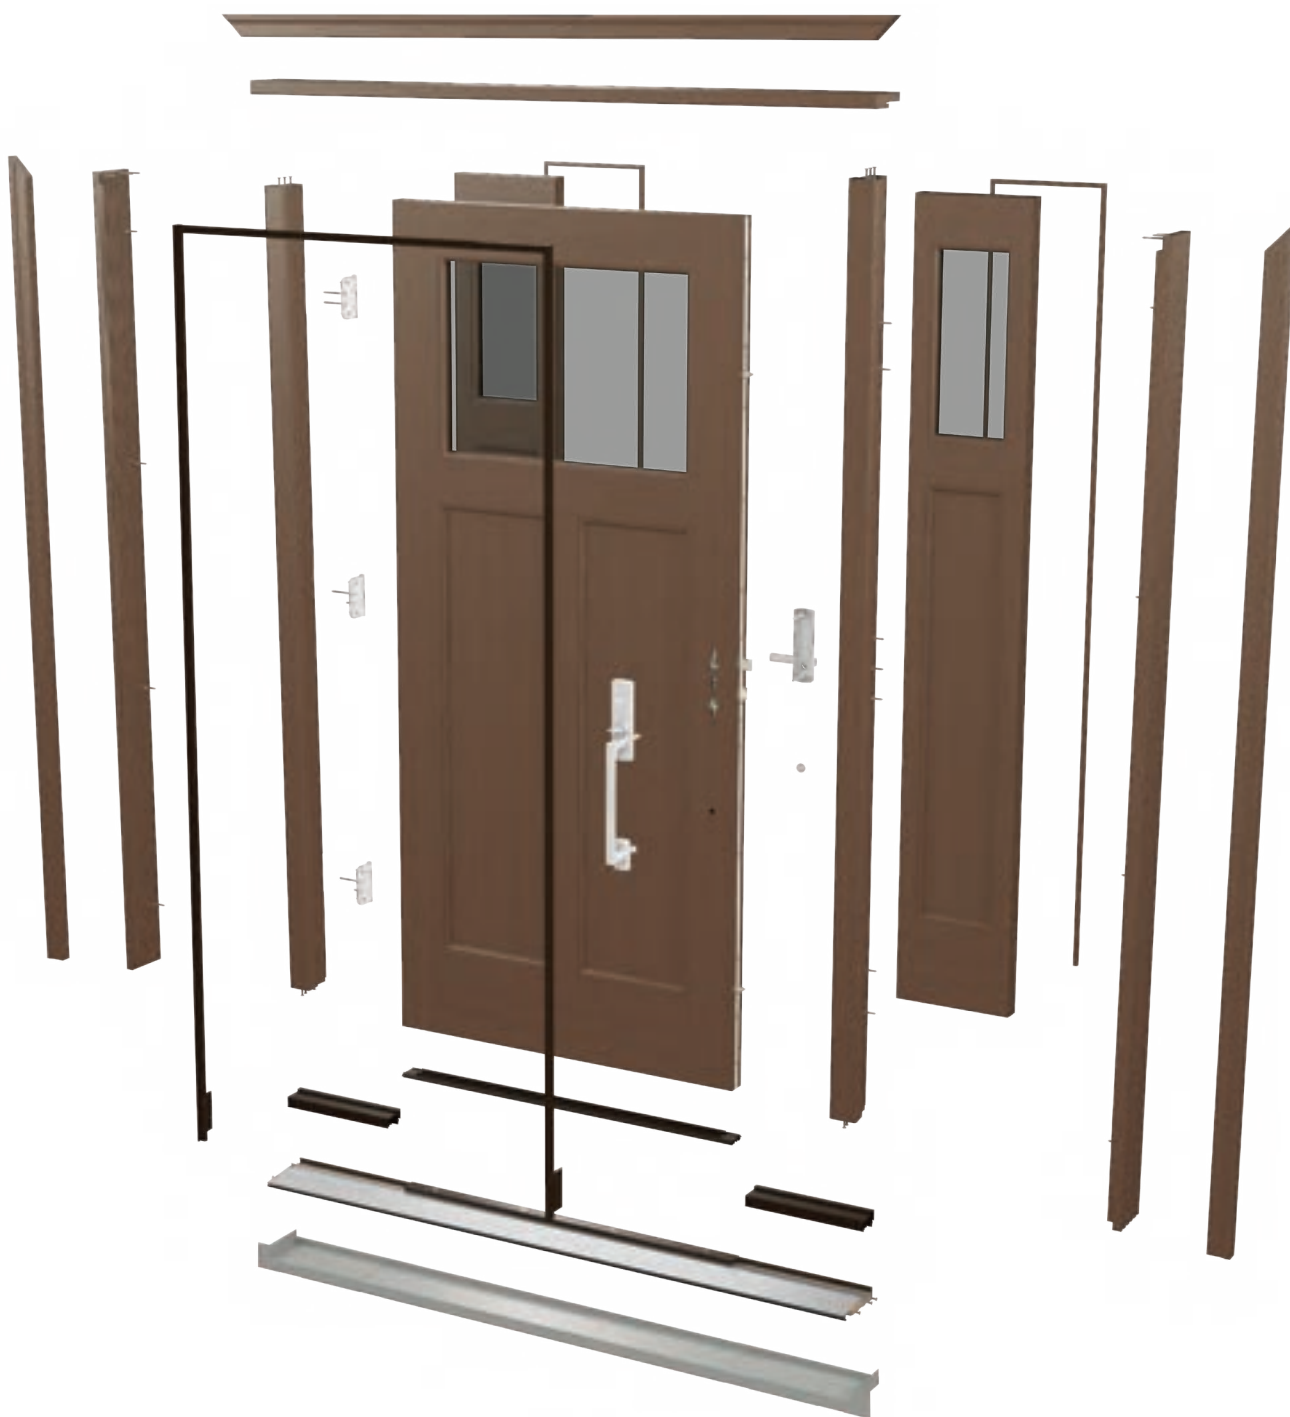

Next-level engineering.

Classic Craft complete entryway systems are designed with a full suite of premium-grade components, including ball-bearing hinges, medium-reach weatherstrip, 7-shape corner seal pads and more. Each piece is engineered with craftsman precision to create an unrivaled entry experience built to perform for a lifetime.

*Brand Use Study, 2023 *Builder* magazine.

Left Page: Classic Craft Mahogany Grain, Borrassa Glass, Door - CCM81519