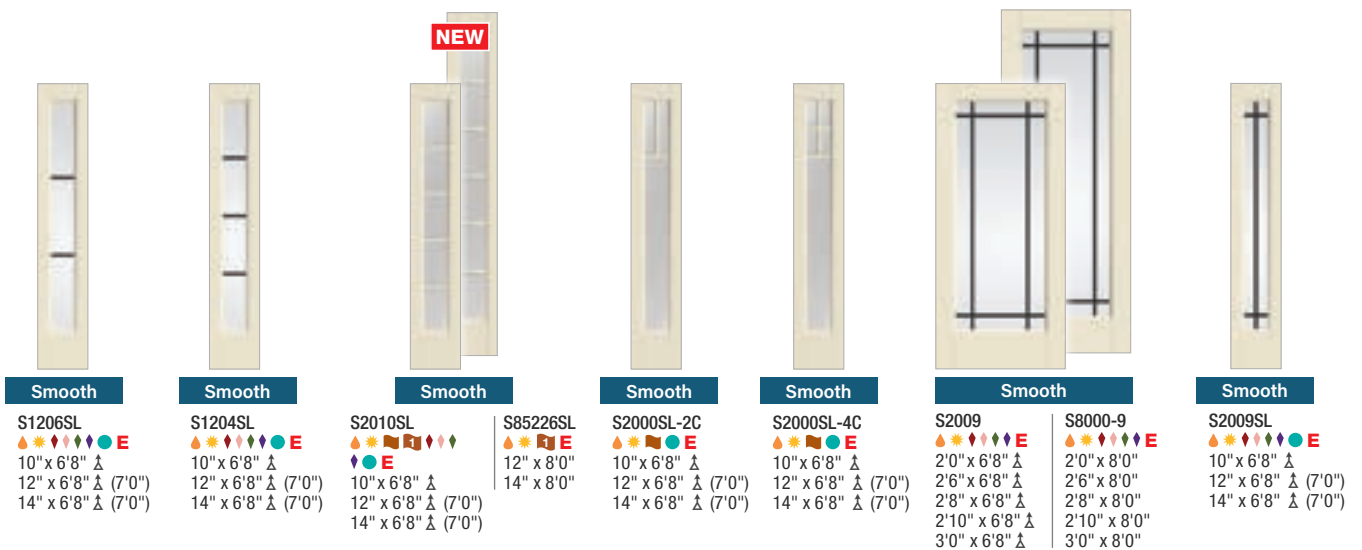

CLEAR GLASS WITH DIVIDED LITES *Continues on next page.*

Key

- Flush-Glazed Glass with Detailed Sticking (FG)
- Low-E Glass (LE)
- Simulated Divided Lites (SDL)
- Simulated Divided Lites (SDLF2)
- Simulated Divided Lites (SDLF2)
- Flat Bronze Grilles Between Glass (GBGF)
- Flat or Contour White Grilles Between Glass (GBGF / GBGC)
- Flat or Contour Black Grilles Between Glass (GBGF / GBGC)
- Flat Almond Grilles Between Glass (GBGF)
- Vented Sidelite Options
- WBDR Options
- Elevated 10" Bottom Rail Options
- 6" Height Available