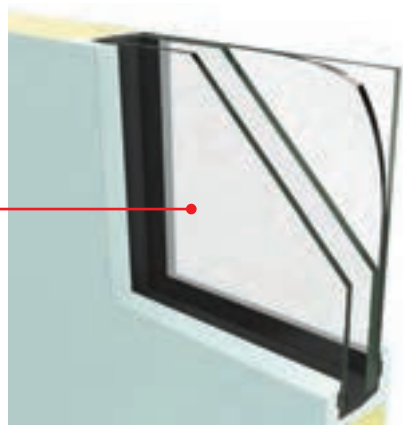

IMPACT DOORS

Feature a built-in 24-gauge steel plate lining.

NEW IMPACT FLUSH-GLAZED GLASS

Offers clean style and an increased daylight opening.

IMPACT GLASS

Features special laminated glass construction.

IMPACT INTERNAL BLINDS