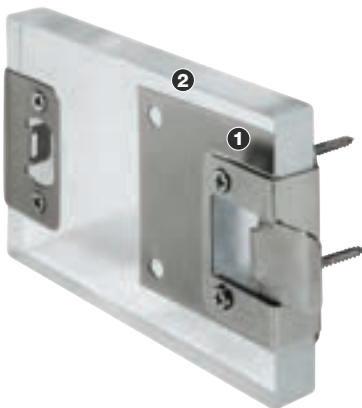

Latch & Deadbolt Strike Plate

Standard vs. Adjustable Security Strike Plate

ADJUSTABLE SECURITY STRIKE PLATE

(Recommended for standard lock and deadbolt handlesets only.)

Finish Options:

- Brushed Nickel
- Black Nickel
- Polished Chrome
- Oil-Rubbed Bronze
- Stainless Steel
- Zinc Dichomate

A genuine Therma-Tru® adjustable security strike plate helps enhance the safety and security of a home, wrapping around the door jamb and fully engaging the frame of the house for added support and strength against forced entry.

- ① Wraps around the door jamb for added support and an exact fit.
- ② 2-1/2" screws fully engage with the frame of the house for added strength.

Key

*To confirm code requirements in your jurisdiction, always check with your local building authority.
Note: See your Therma-Tru seller for available component options.