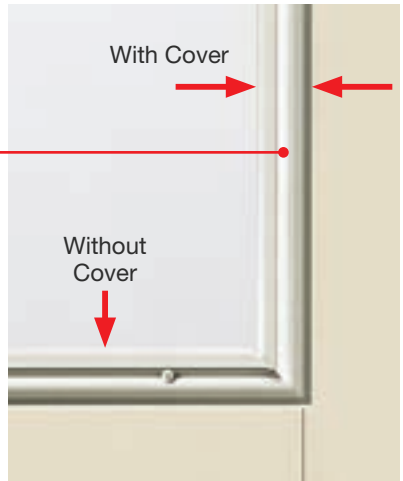

Elevated 10" Bottom Rail
Look for the (E) symbol.

IMPACT LIP-LITE FRAME

Features durable, paintable aluminum construction. An attractive scrolled profile gives a thin, sleek appearance and a screw channel cover helps hide unsightly screws.