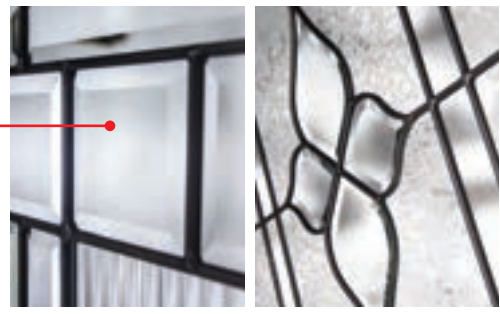

IMPACT DOORS

Feature a built-in 24-gauge steel plate lining.

NEW IMPACT FLUSH-GLAZED GLASS

Offers clean style and an increased daylight opening.

IMPACT GLASS

Features special laminated glass construction.

IMPACT INTERNAL BLINDS