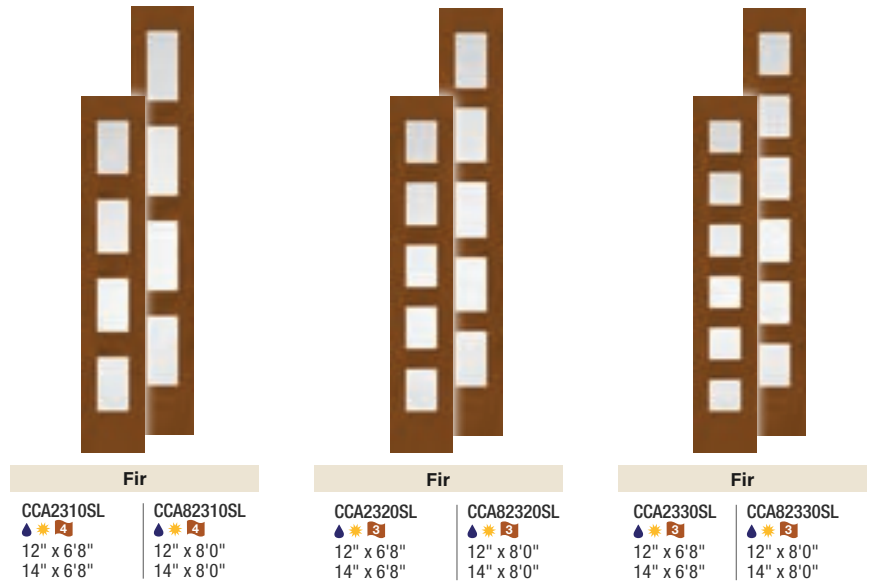

Full Lites

continued

Fir Grain

Formerly Classic-Craft
American Style

Mahogany Grain

Formerly Classic-Craft
Mahogany & Rustic

Canvas

Key

- Flush-Glazed Glass with Square Sticking (FG)
- Low-E Glass (LE)
- Simulated Divided Lites (SDL)
- Simulated Divided Lites (SDLF3)
- Simulated Divided Lites (SDLF4)
- Simulated Divided Lites (SDLF5)
- Simulated Divided Lites (SDLF6)
- Elevated 10" Bottom Rail Options

For transoms, see page 102.

Note: Product images show exterior side of door.

Note: See page 285 for important product details that may help with your purchase decision.

Right Page Top: Classic Craft Fir Grain, Low-E Glass with SDLs, Door – CCA2340, Sidelites – CCA2400SL, Finish – Rustic Clay
Right Page Bottom: Classic Craft American Style Collection, Low-E Glass with SDLs, Doors – CCA4940