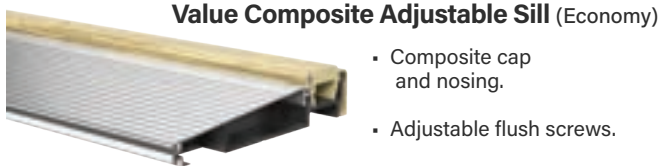

Value Composite Adjustable Sill (Economy)

- Composite cap and nosing.
- Adjustable flush screws.
- Injection-molded composite substrate.