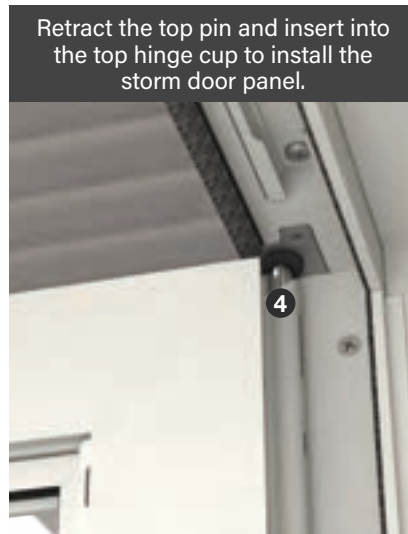

THE STORM DOOR IS EASY TO INSTALL AT THE JOBSITE

The concealed hinges featuring retractable pins **4** and the revolutionary hidden closer with Click&Hold™ technology **5** enable a quick and intuitive installation experience. After the installation of the entry door, install the closer, sweep and hardware. Then, follow these three simple steps to complete the job.

Scan the QR code to learn more about storm door panel installation.