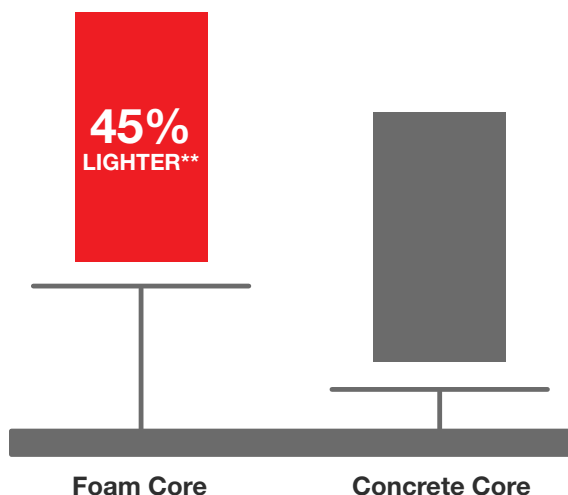

Therma-Tru® Fire-Rated Doors

Therma-Tru offers products to meet most national and local code requirements for house-to-garage, multi-family residential and hotel / motel unit entries.* Explore a wide variety of 20-minute Fire-rated fiberglass and steel door styles.

- Smooth-Star® 20-minute Fire-rated fiberglass doors are constructed with a polyurethane foam core that reduces overall door slab weight by 45% for easier handling and installation.**

20-Minute Fire-Rated Fiberglass Doors

- Tested to withstand a minimum of 20-minutes of fire exposure with temperatures that reach more than 1,400 degrees Fahrenheit.
- Features a 20-minute positive pressure rating.
- Certified by Intertek, Warnock Hersey for mortise lock use and features a wide lock stile to provide proper handleset reinforcement, combined with lock and hinge stiles that increase rigidity and stability.
- More durable than steel, and resist dents, scratches and rust, making them ideal for high-traffic, heavy-use environments.
- Features full-length lock side blocking, as well as blocking for panic and closure applications.
- Ideal for hotels, apartments, office buildings and other applications with security locks and card readers.

ADDITIONAL OPTIONS

- Solid-panel steel wood-edge doors also available with the 20-minute Fire-rated label, starting on page 243.

For California Projects

Therma-Tru Smooth-Star 20-minute Fire-rated fiberglass doors meet or exceed building codes and regulations specific to the state of California, including:

- ✓ California Wildland Urban Interface (WUI) requirements.
- ✓ California Air Resources Board (CARB) formaldehyde regulations.
- ✓ California State Fire Marshall test CA SFM 12-7A-1.

For Florida Projects

Therma-Tru Smooth-Star foam core 20-minute Fire-rated fiberglass doors include options to meet building codes and regulations specific to the state of Florida.

- ✓ Approved for structural use in Florida.
- ✓ Approved for Wind-Borne Debris Regions (WBDR).

*To confirm fire door requirements in your jurisdiction, always check with your local building code authority.
**Comparison of 20-minute foam core Fire-rated door to a 20-minute concrete core Fire-rated door with similar style.
Note: To see the third-party Intertek (Warnock-Hersey) listing reports, visit thermatru.com/performance data.
Left: Smooth-Star Door – SSF120