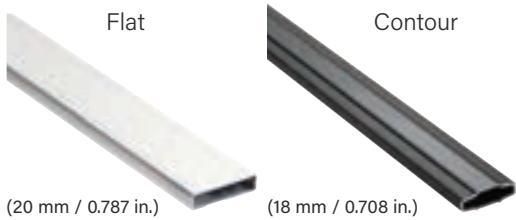

GBG BAR OPTIONS