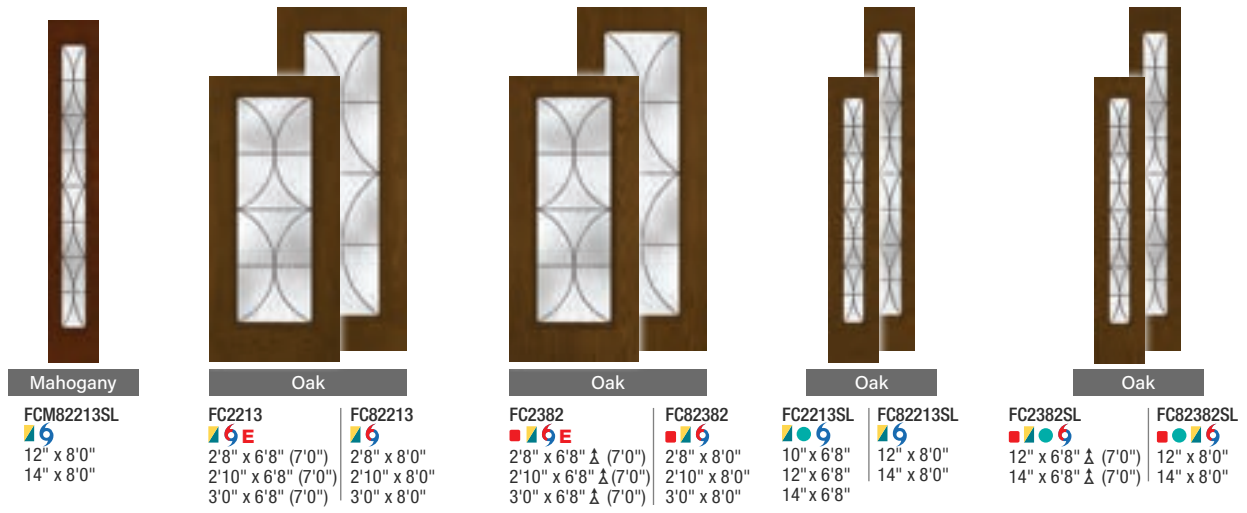

FCM2382
 2'8" x 6'8" (7'0")
 2'10" x 6'8" (7'0")
 3'0" x 6'8" (7'0")

FCM82382
 2'8" x 8'0"
 2'10" x 8'0"
 3'0" x 8'0"

Mahogany

FCM2382SL
 10" x 6'8"
 12" x 6'8" (7'0")
 14" x 6'8" (7'0")

FCM82382SL
 12" x 8'0"
 14" x 8'0"