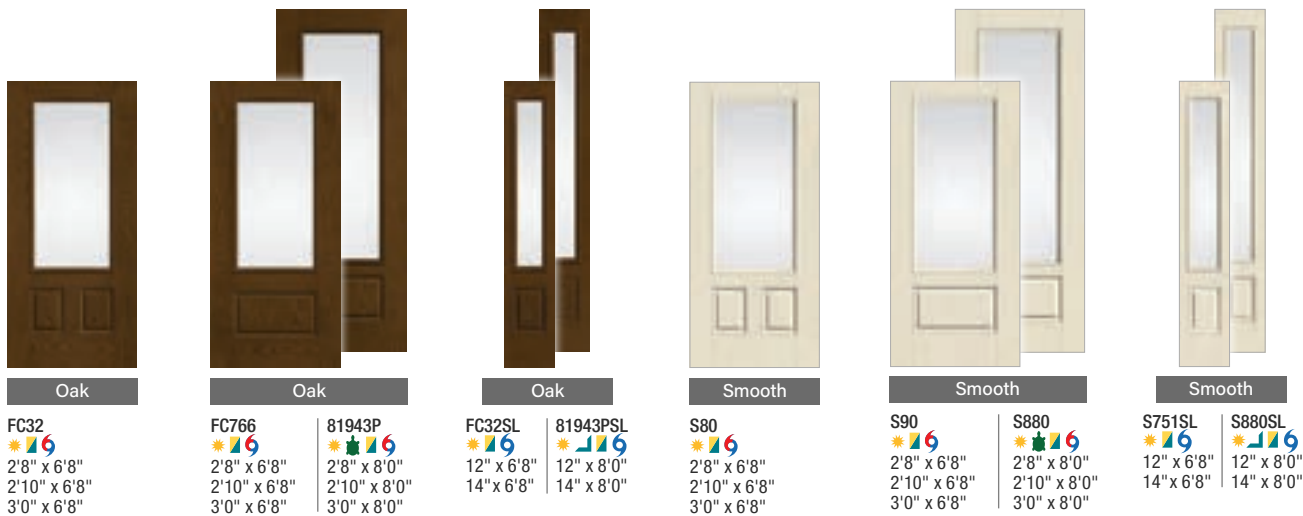

Key

- Low-E Glass (LE)
- Turtle Glass
- Simulated Divided Lites (SDL)
- Flat or Contour White Grilles Between Glass (GBGF / GBGC)
- Flat Almond Grilles Between Glass (GBGF)
- Flat Bronze Grilles Between Glass (GBGF)
- Flat or Contour Black Grilles Between Glass (GBGF / GBGC)
- Fixed Grilles (FXG)
- Flat Lite Frame
- Scrolled & Flat Advanta Lite Frame
  Not available for 2'4" and 2'6" doors or 10" sidelites.
- Scrolled Advanta Lite Frame
  Not available for 2'4" and 2'6" doors or 10" sidelites.
- WBDR Options
- WBDR / HVHZ Options