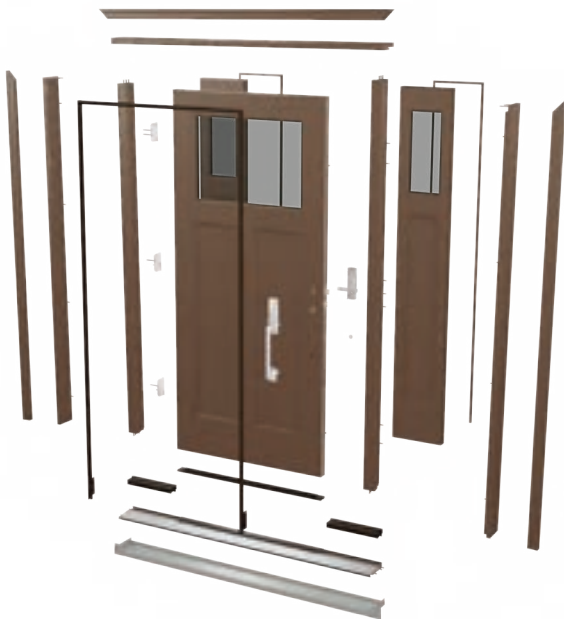

Door System Components

Engineered to work together.

A Therma-Tru® door with genuine Therma-Tru components is more than a beautiful door – it's a complete door system engineered with craftsman precision for durability and reliability through the years. And, a Therma-Tru fiberglass door system with genuine Therma-Tru components is backed by the industry's most comprehensive lifetime limited warranty.

Visit our online replacement parts page to maintain the integrity of a complete door system with genuine Therma-Tru components at thermatru.com/parts.