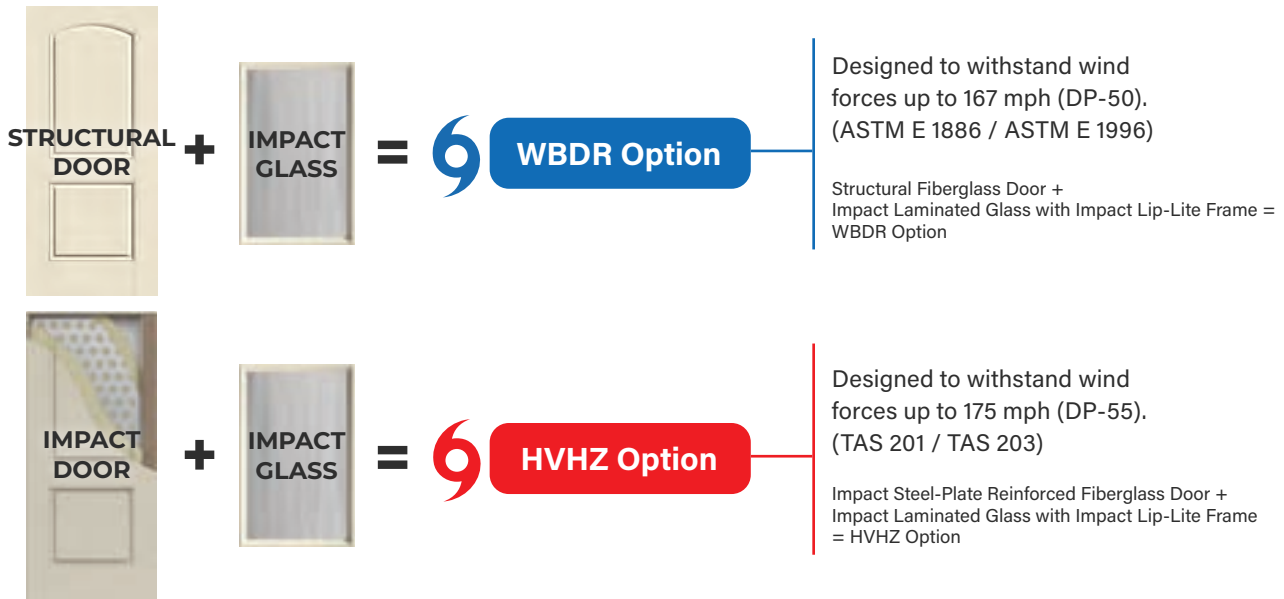

2 Use the icons to find available Therma-Tru® product options in this catalog.

WBDR / HVHZ Options: Look for this icon to find door and sidelite styles that can be configured for WBDR or HVHZ.

3 Verify that there is a Therma-Tru product approval specific to your area for the door system configuration before buying.*

4 Make sure the product is installed in compliance with the product approval to meet building codes.

The performance of the door system depends on how it is installed. Proper installation is required to comply with building codes.

*Product approvals show that the door system meets applicable codes when selected, assembled and installed as instructed. Note: See your Therma-Tru seller or visit thermatru.com for product approvals and installation instructions. Always confirm building code requirements in your area before buying. Follow weather and news reports to assess severe weather situations and obey local authorities' shelter and evacuation orders. No product guarantees safety for persons or property, nor makes any premises hurricane- or impact-proof.