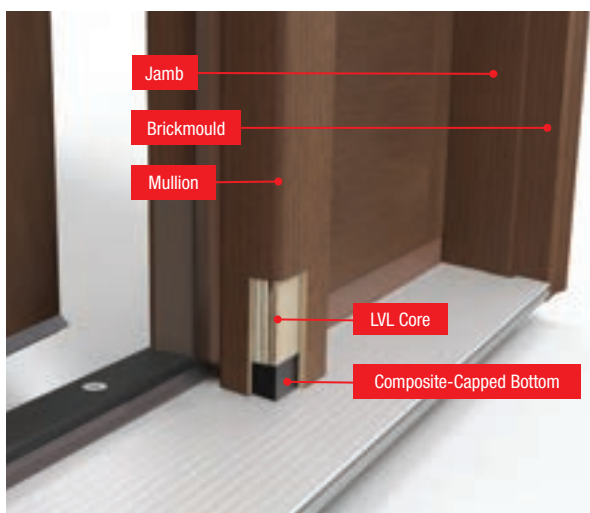

4 Hinges position the **door** to properly compress the **weatherstrip** to help form a tight, even seal against air and moisture infiltration when the door closes.

5 Multi-point locking system (recommended) engages the door and frame at three points from top to bottom for enhanced security while helping to preserve the **weatherstrip's** seal even under wind pressure.

6 Lip-lite frame (shown right) features a **compression seal** against weather on the outside of the **door** and an **adhesive seal** against weather on the outside of the **glass**. **Flush-glazed glass** (shown left) is built directly into the door without a Lip-lite frame, featuring a **high-performance adhesive weather seal** inside and out.