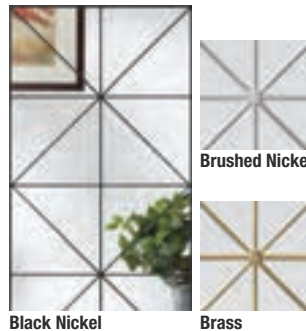

Black Nickel   Brass
Calix
Glass Privacy Rating: 1