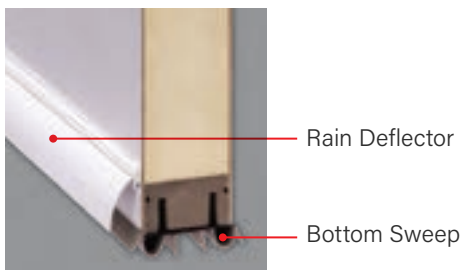

Bottom of door; exterior view.