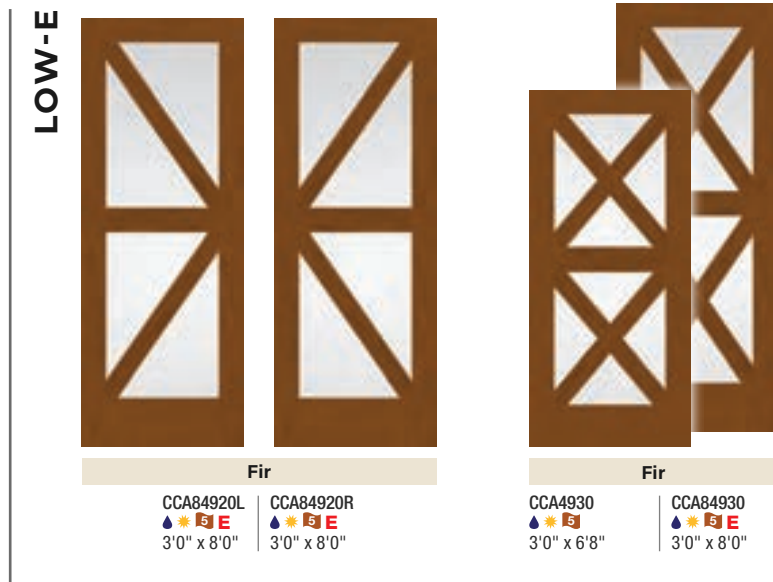

Full Lites

continued

Fir Grain

Formerly Classic-Craft
American Style

Mahogany Grain

Formerly Classic-Craft
Mahogany & Rustic

Canvas

Key

- Flush-Glazed Glass with Square Sticking (FG)
- Low-E Glass (LE)
- Simulated Divided Lites (SDL)
- Simulated Divided Lites (SDLF3)
- Simulated Divided Lites (SDLF4)
- Simulated Divided Lites (SDLF5)
- Simulated Divided Lites (SDLF6)
- Elevated 10" Bottom Rail Options

For transoms, see page 102.

Note: Product images show exterior side of door.

Note: See page 285 for important product details that may help with your purchase decision.

Right Page Top: Classic Craft Fir Grain, Low-E Glass with SDLs, Door – CCA2340, Sidelites – CCA2400SL, Finish – Rustic Clay
Right Page Bottom: Classic Craft American Style Collection, Low-E Glass with SDLs, Doors – CCA4940