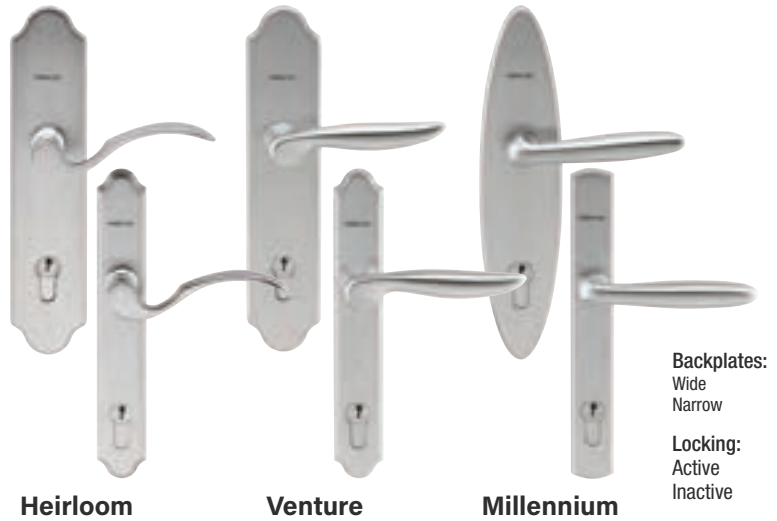

FINISH OPTIONS