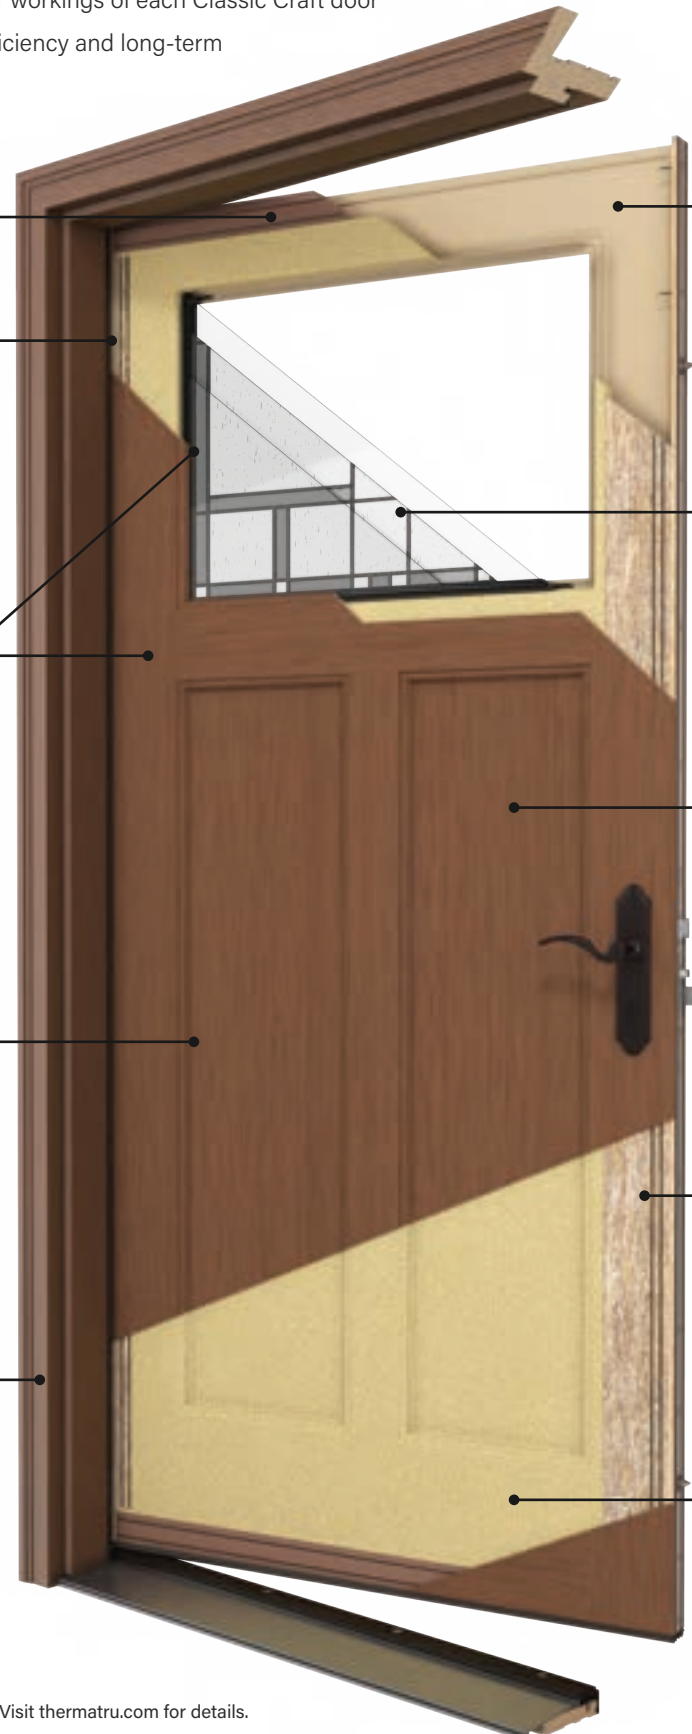

Premium construction, inside and out.

Highlighting the best of craftsmanship and innovation, Classic Craft® premium entryways boast impressive, well-designed features and remarkable construction. The inner workings of each Classic Craft door lay the foundation for exceptional strength, security, energy efficiency and long-term performance you can depend on for years to come.

Engineered for Moisture Protection

Features composite top and bottom rails and solid hardwood edges for increased moisture and rot protection all the way around the door.

Designed with Authenticity

Features construction identical to wood doors with narrow stiles and rails, and flush-glazed glass options that are more than 10% wider* to welcome more natural light into the home.

Tested to Withstand Mother Nature

Designed and rigorously tested to withstand and protect from the damaging effects of harsh weather conditions.

Thermo-Tru. Door Frame

Created specifically for Thermo-Tru doors to deliver an entire entry system designed and engineered to work together to resist leaks and drafts, and help maintain energy efficiency and weather resistance.

*Comparison of Classic Craft to other standard fiberglass doors with similar styles. Visit thermatru.com for details.

**Comparison of R-Values of fiberglass to wood doors (both without glass).

Right Page Top: Classic Craft Walnut Grain Door – CCW8901L; Low-E Glass Direct Set Sidelite – DRS82131SL, Finish – Acorn

Right Page Middle: Classic Craft Mahogany Grain, Homeward Glass, Door – CCM82801, Finish – Barley