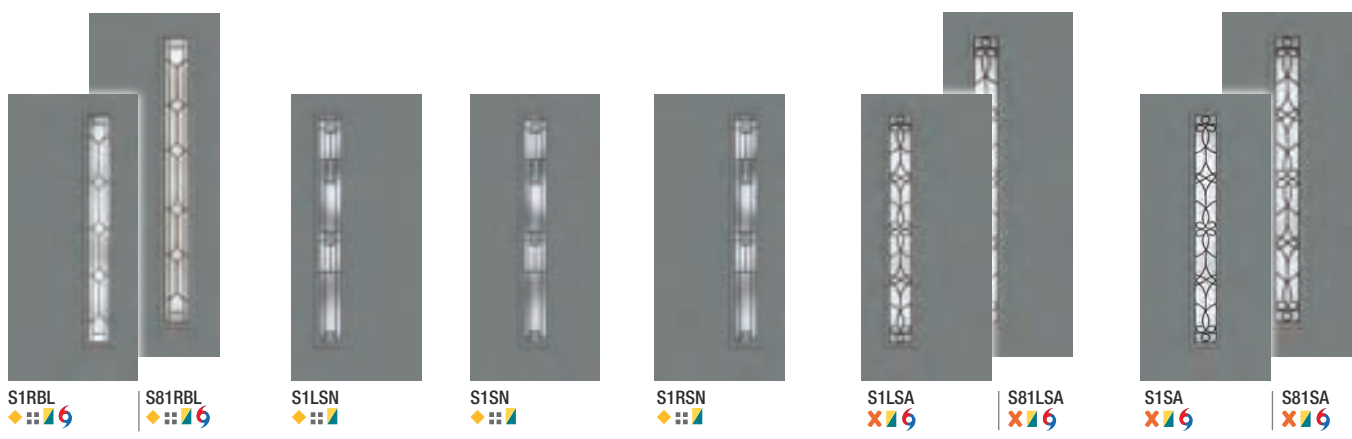

S1RBL
◆ ■ ■ ■ 6
S81RBL
◆ ■ ■ ■ 6
S1LSN
◆ ■ ■ ■
S1SN
◆ ■ ■ ■
S1RSN
◆ ■ ■ ■
S1LSA
X ■ ■ ■ 6
S81LSA
X ■ ■ ■ 6
S1SA
X ■ ■ ■ 6
S81SA
X ■ ■ ■ 6