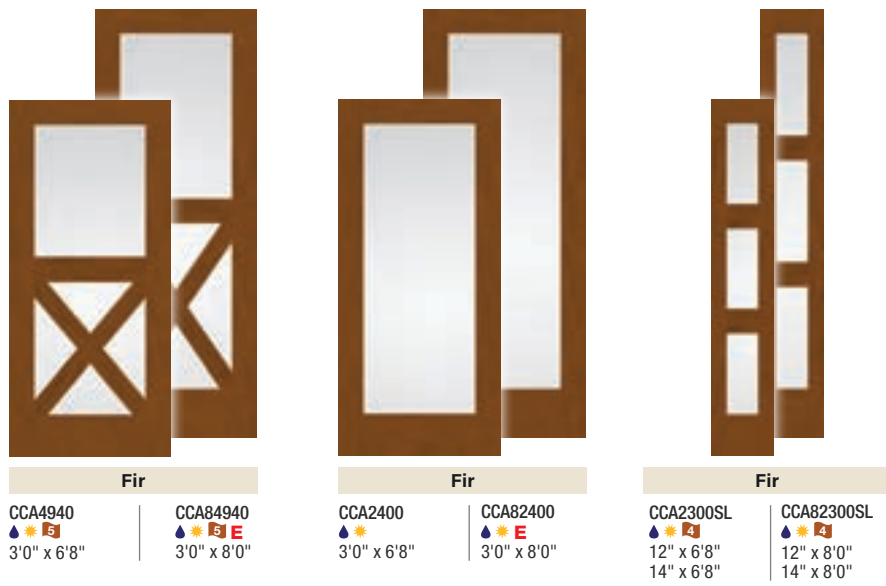

Full Lites

continued

Fir Grain

Formerly Classic-Craft
American Style

Mahogany Grain

Formerly Classic-Craft
Mahogany & Rustic

Canvas

Key

- Flush-Glazed Glass with Square Sticking (FG)
- Low-E Glass (LE)
- Simulated Divided Lites (SDL)
- Simulated Divided Lites (SDLF3)
- Simulated Divided Lites (SDLF4)
- Simulated Divided Lites (SDLF5)
- Simulated Divided Lites (SDLF6)
- Elevated 10" Bottom Rail Options

For transoms, see page 102.

Note: Product images show exterior side of door.

Note: See page 285 for important product details that may help with your purchase decision.

Right Page Top: Classic Craft Fir Grain, Low-E Glass with SDLs, Door – CCA2340, Sidelites – CCA2400SL, Finish – Rustic Clay
Right Page Bottom: Classic Craft American Style Collection, Low-E Glass with SDLs, Doors – CCA4940