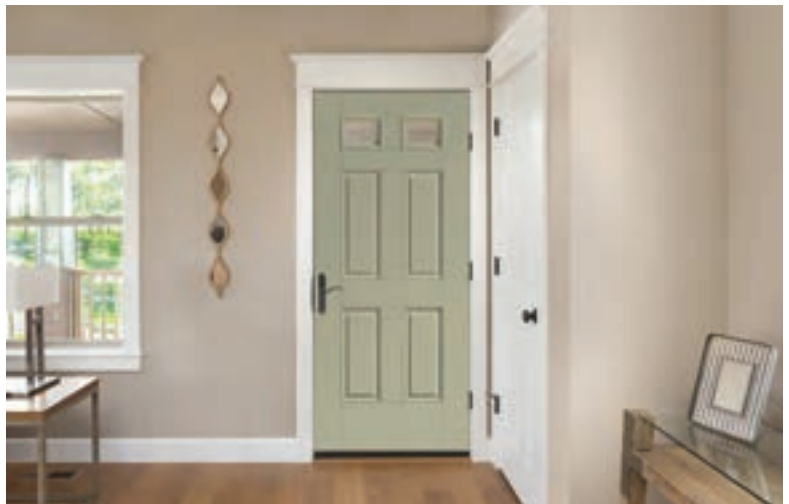

Noise Reduction Doors

Therma-Tru® Noise Reduction doors deliver aesthetics with a commercial level of performance for residential projects. Ideal for multi-use and urban in-fill projects located near sources of noise pollution, our Noise Reduction doors provide a Sound Transmission Class (STC) rating of 36. Our Noise Reduction lites also offer added security from forced entry with laminated glass surrounded by a standard Lip-lite frame.

Note: Also available in decorative full-lite glass option in aluminum Lip-lite frame.