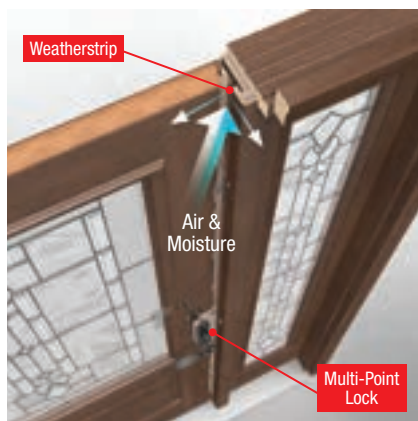

5 Multi-point locking system (recommended) engages the door and frame at three points from top to bottom for enhanced security while helping to preserve the **weatherstrip's** seal even under wind pressure.