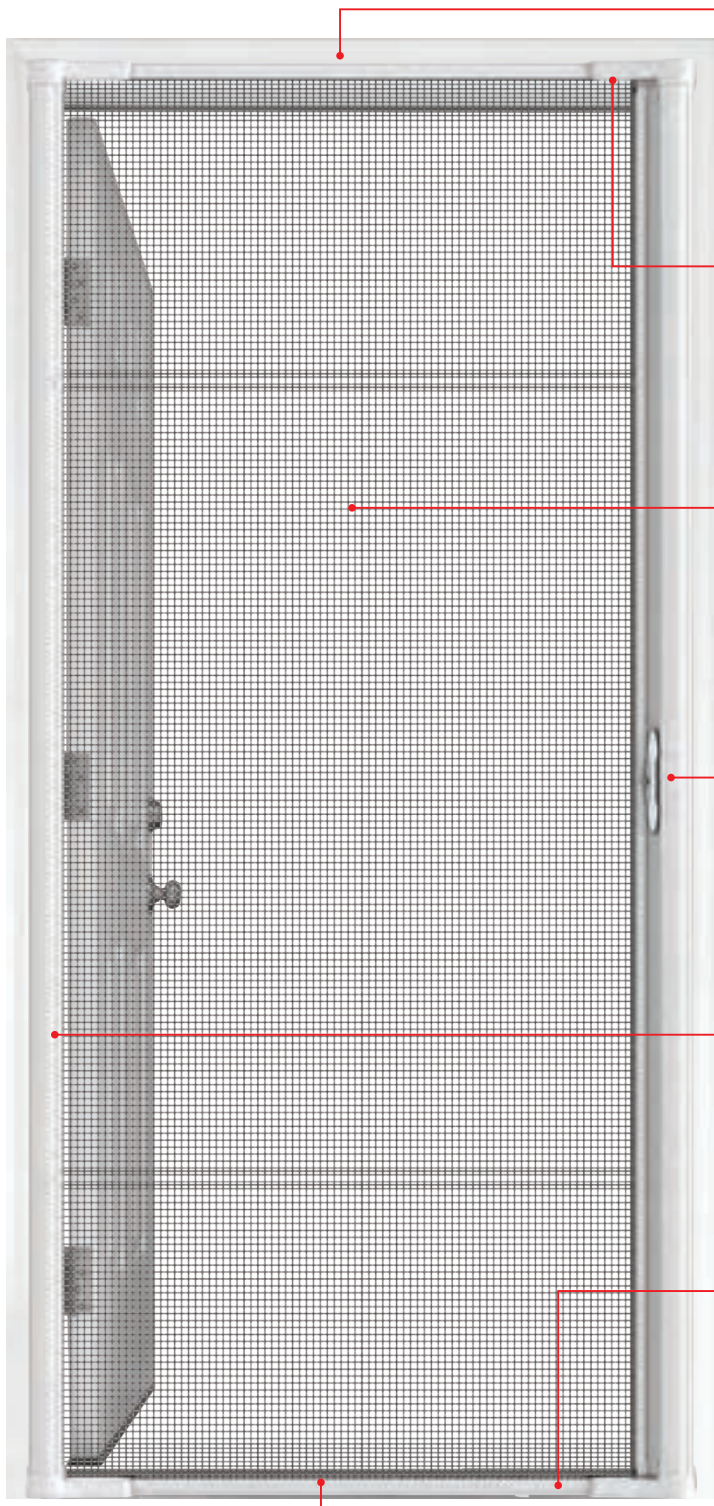

Retractable Screen Doors

Welcome fresh air and natural light into the home while keeping debris and insects out. Therma-Tru retractable screen doors feature a discreet, hidden design that helps provide a seamless transition from indoors to out. Plus, it's been quality tested for compatibility with Therma-Tru. entry door systems.

Face mount installation allows for an easier install while providing a full pass-through space without an intrusive cassette or track.

E-Z Glide System enables smooth screen retraction and extension without slamming.

Fiberglass screen mesh fully retracts when not in use.

One-hand operation with a secure and ergonomic latch / lock handle.

Rust-proof aluminum housing and track for strength and beauty.

Quick-Snap Track adjusts to required length in seconds – no cutting required.*

Universal sill plate designed for simple and secure fit.

*Adjusts quickly for 32"-36" doors. If less than 32", a hacksaw is required for one cut to each track.

**Based on average DIY skills and standard door application, widths 32"-36".

***Retractable screen frame colors are complementary to PrismaGuard, but not an exact match.

Note: Recommended for inswing applications only. Therma-Tru retractable screens are designed to support natural ventilation and protection against airborne insects and other pests. Windy conditions may affect the performance of the screen. Retract the screen in windy circumstances, during inclement weather and when not needed to support immediate ventilation or prolonged periods of time when not used. Not intended to keep pets inside. See your Therma-Tru seller or visit thermatru.com for details on limited warranties and exclusions.