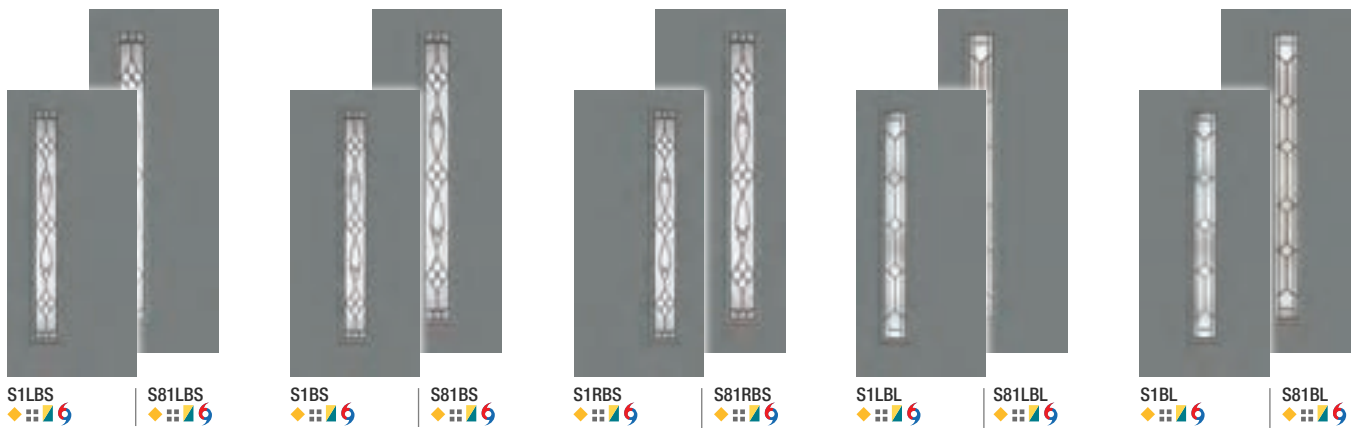

Línea

Note: Product images show exterior side of door.

It's your decision, by design.

Select a look for the door and sidelites. Choose a material. Find an available glass design and frame to complete the statement. Stain or paint it any color. Explore all the possible combinations at thermatru.com/pulse.

Wood-Grained Fiberglass:
Mahogany or Oak (Shown in Driftwood stain.)

Smooth Fiberglass

Steel

Note: Door and sidelite styles shown in smooth fiberglass with flat lite frame. To see styles in other material choices, go to thermatru.com/pulse.

Note: See page 285 for important product details that may help with your purchase decision.

Top: Pulse Ari, Echelon Glass with Flat Lite Frame, Doors – S83EC, Finish – Canyon