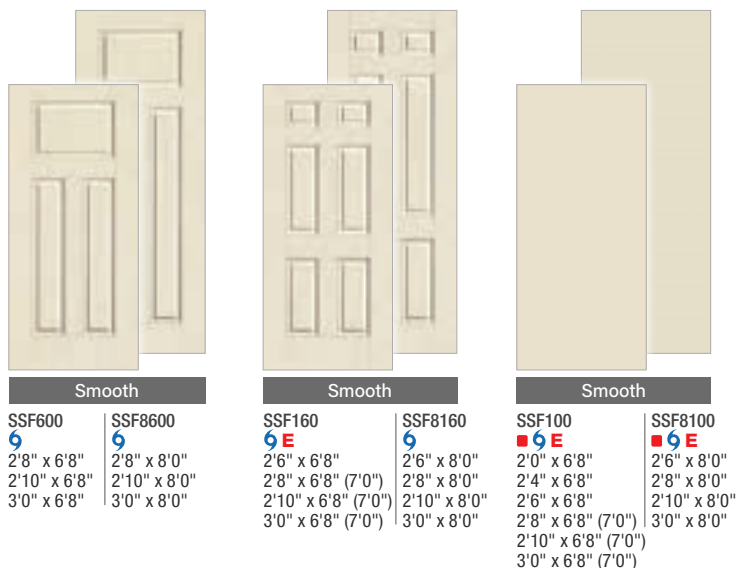

20-Minute Fire-Rated Wood Edge – Steel

PROFILES™

TRADITIONS

Key

- No Stile Lines
- WBDR Options

- WBDR / HVHZ Options
- Elevated 10" Bottom Rail Options