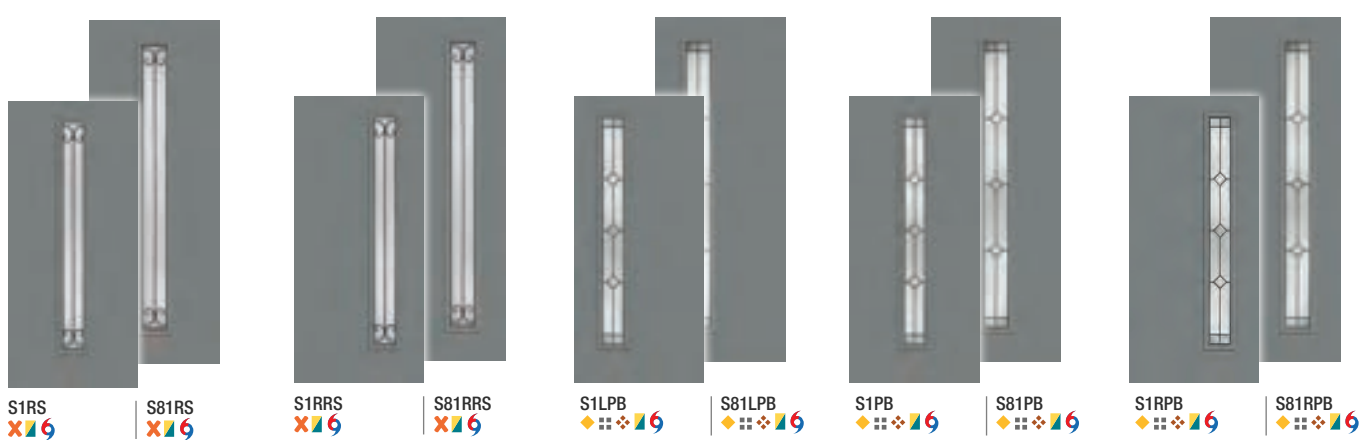

S1RS
X ■ ■ ■ 6
S81RS
X ■ ■ ■ 6
S1RRS
X ■ ■ ■ 6
S81RRS
X ■ ■ ■ 6
S1LPB
◆ ■ ■ ■ 6
S81LPB
◆ ■ ■ ■ 6
S1PB
◆ ■ ■ ■ 6
S81PB
◆ ■ ■ ■ 6
S1RPB
◆ ■ ■ ■ 6
S81RPB
◆ ■ ■ ■ 6

LÍNEA Continues on next page.

Privacy & Textured Glass Options

Add the code to the blank in the style number for the desired door and glass combination. For details on glass options, see page 246.

- XK = Reeded
- XC = Chord
- XR = Rainglass
- XE = Satin Etch
- XJ = Chinchilla
- XN = Granite

Key

- ☀ Low-E Glass (LE)
- Black Nickel Caming (1D)
- Brushed Nickel Caming (1C)
- ❖ Brass Caming (1A)
- ✕ Wrought Iron (1W)
- ▨ Scrolled & Flat Advanta Lite Frame
- 6 WBDR / HVHZ Options