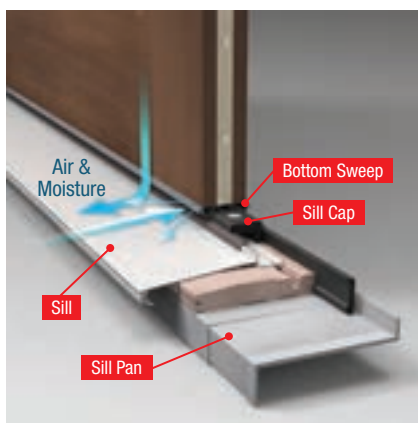

1 Weatherstrip is engineered in a variety of profiles to provide the best possible fit with our door systems, helping to deliver a precise seal between the **door** and **frame**. In addition, a rot-free Therma-Tru **composite door frame*** delivers extra protection from the damaging effects of moisture.