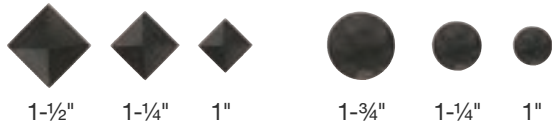

Clavos & Strap Hinges

Add a finishing touch of rustic flavor with decorative hardware.

1-1/2"   1-1/4"   1"   1-3/4"   1-1/4"   1"