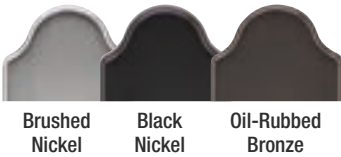

FINISH OPTIONS