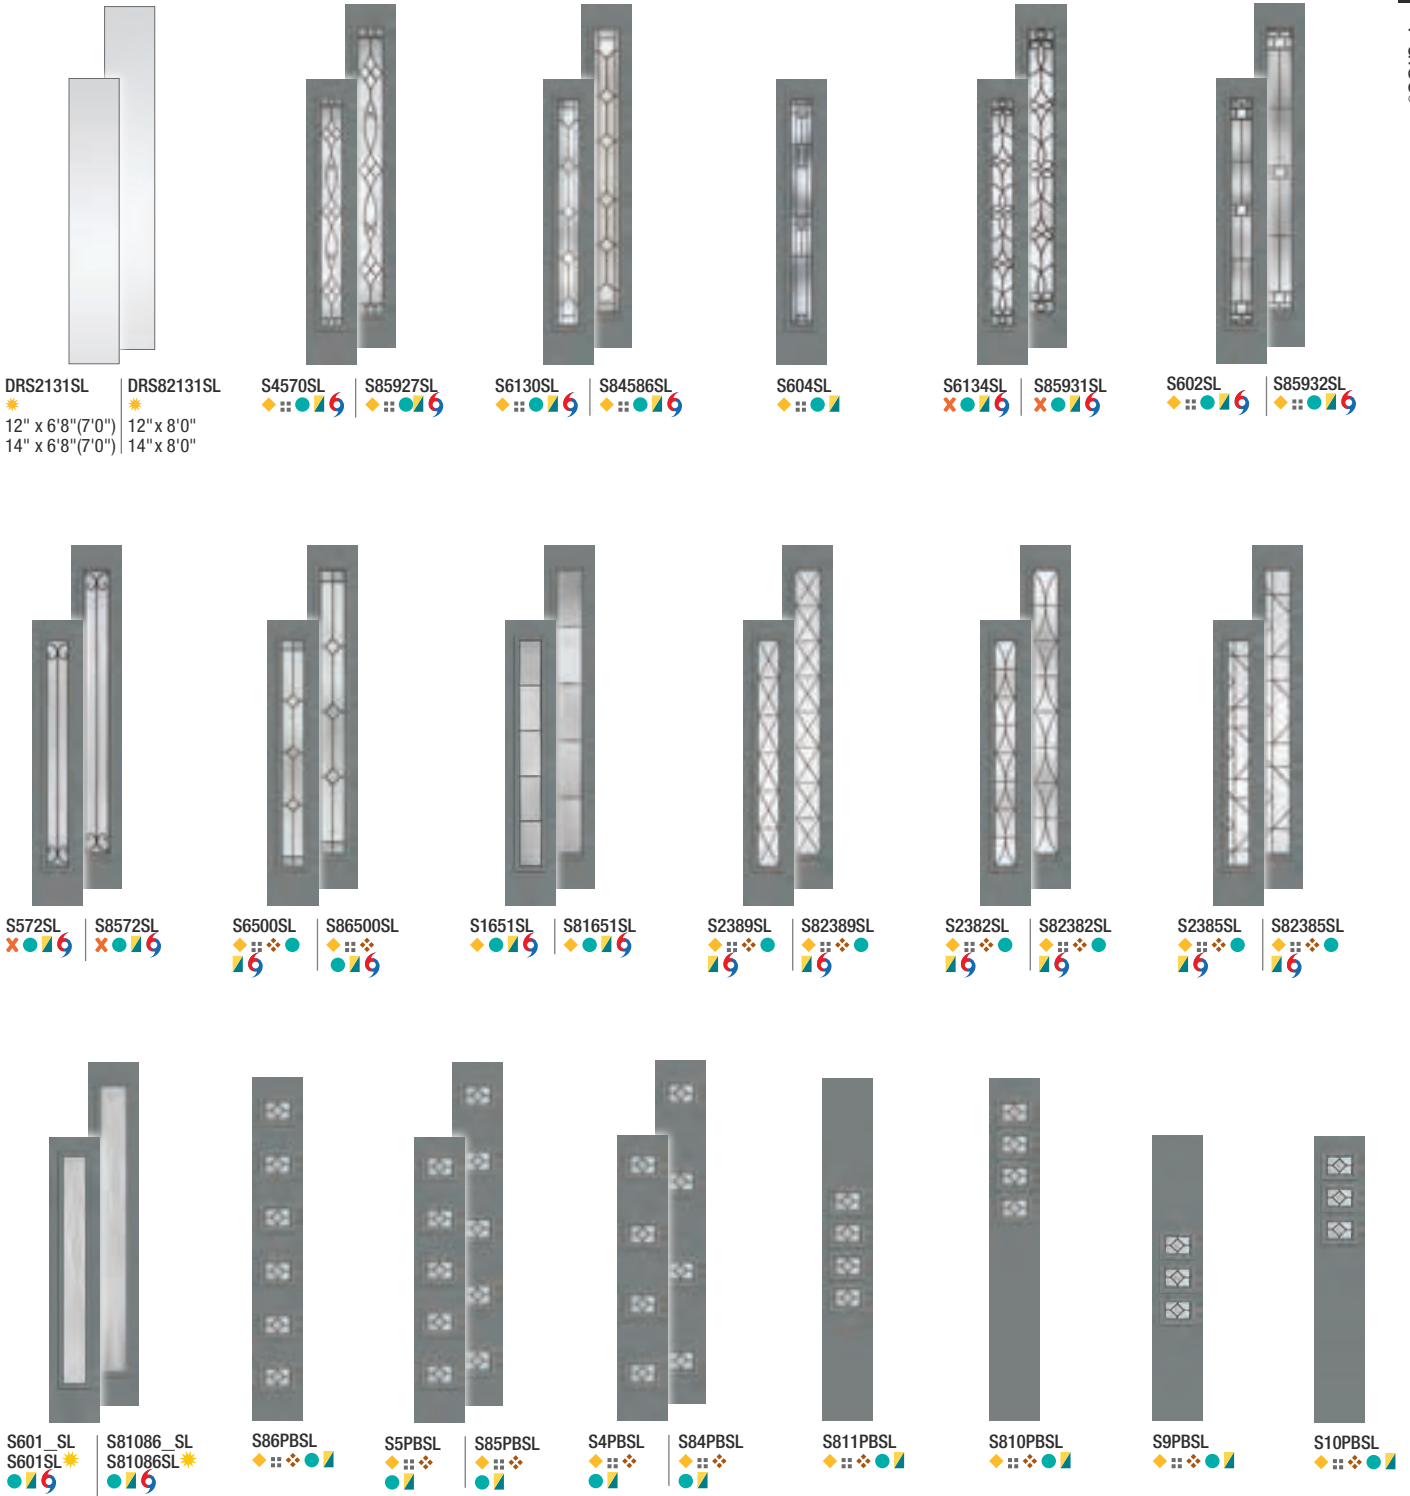

Note: Door and sidelite styles shown in smooth fiberglass with flat lite frame. To see styles in other material choices, go to thermatru.com/pulse.

Sidelites

Note: Product images show exterior side of door.