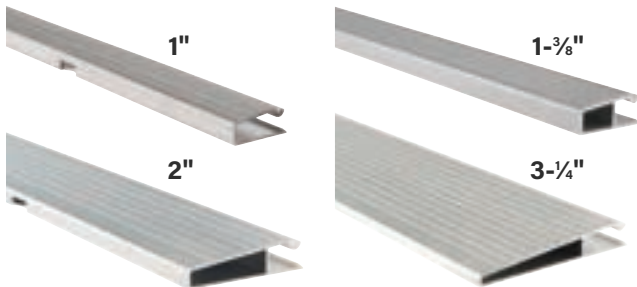

Inswing Sill Extenders