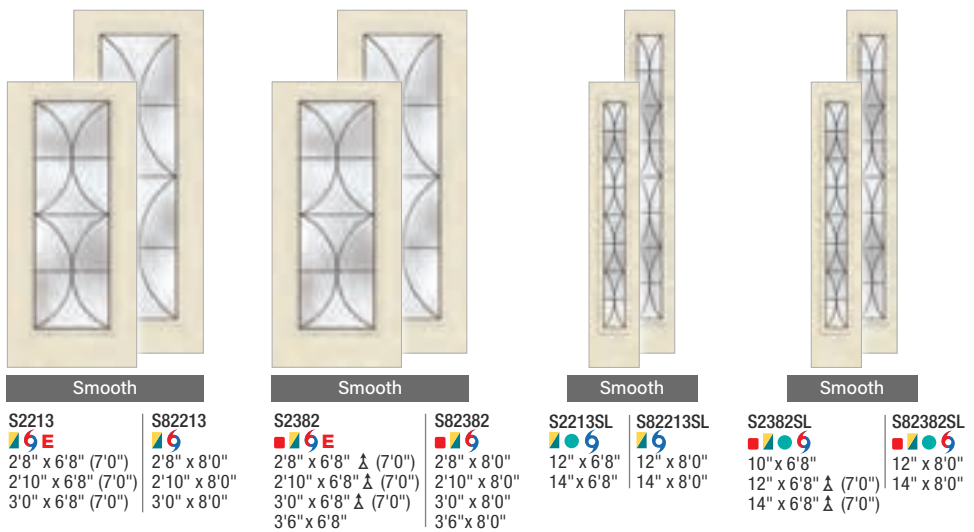

Smooth	Smooth	Smooth	Smooth
S2213 6E 2'8" x 6'8" (7'0") 2'10" x 6'8" (7'0") 3'0" x 6'8" (7'0")	S82213 6 2'8" x 8'0" 2'10" x 8'0" 3'0" x 8'0"	S2382 6E 2'8" x 6'8" Δ (7'0") 2'10" x 6'8" Δ (7'0") 3'0" x 6'8" Δ (7'0") 3'6" x 6'8"	S82382 6 2'8" x 8'0" 2'10" x 8'0" 3'0" x 8'0" 3'6" x 8'0"
S2213SL 6 12" x 6'8" 14" x 6'8"	S82213SL 6 12" x 8'0" 14" x 8'0"	S2382SL 6E 10" x 6'8" 12" x 6'8" Δ (7'0") 14" x 6'8" Δ (7'0")	S82382SL 6 12" x 8'0" 14" x 8'0"