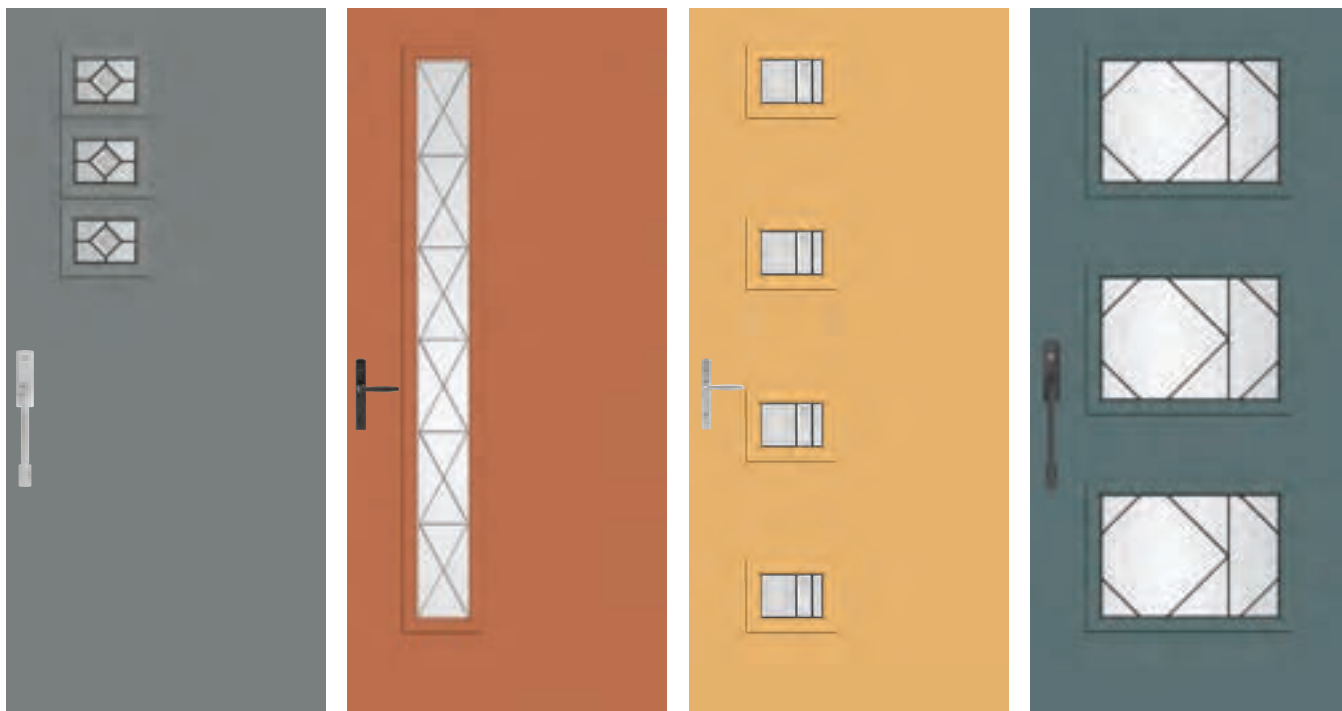

It's your decision, by design.

Pulse is geometry with energy. Designed to be fun and easy to mix and match with sleek, flush door and sidelite styles, you can create a modern entrance without missing a beat. Explore all the possible combinations at thermatru.com/pulse. Mix and match to get the style numbers needed to order. Turn the page for a glimpse of available styles and sizes.