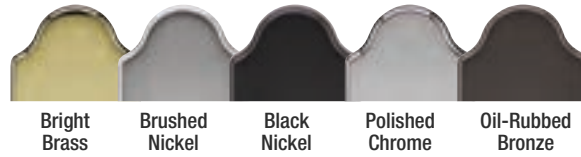

FINISH OPTIONS