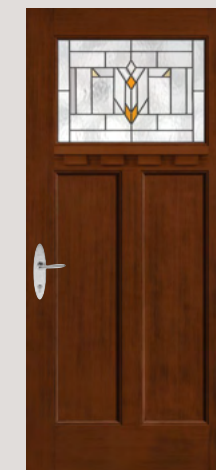

CCA9100 / Fir Grain with Arborwatch Glass Finished in Autumn Harvest