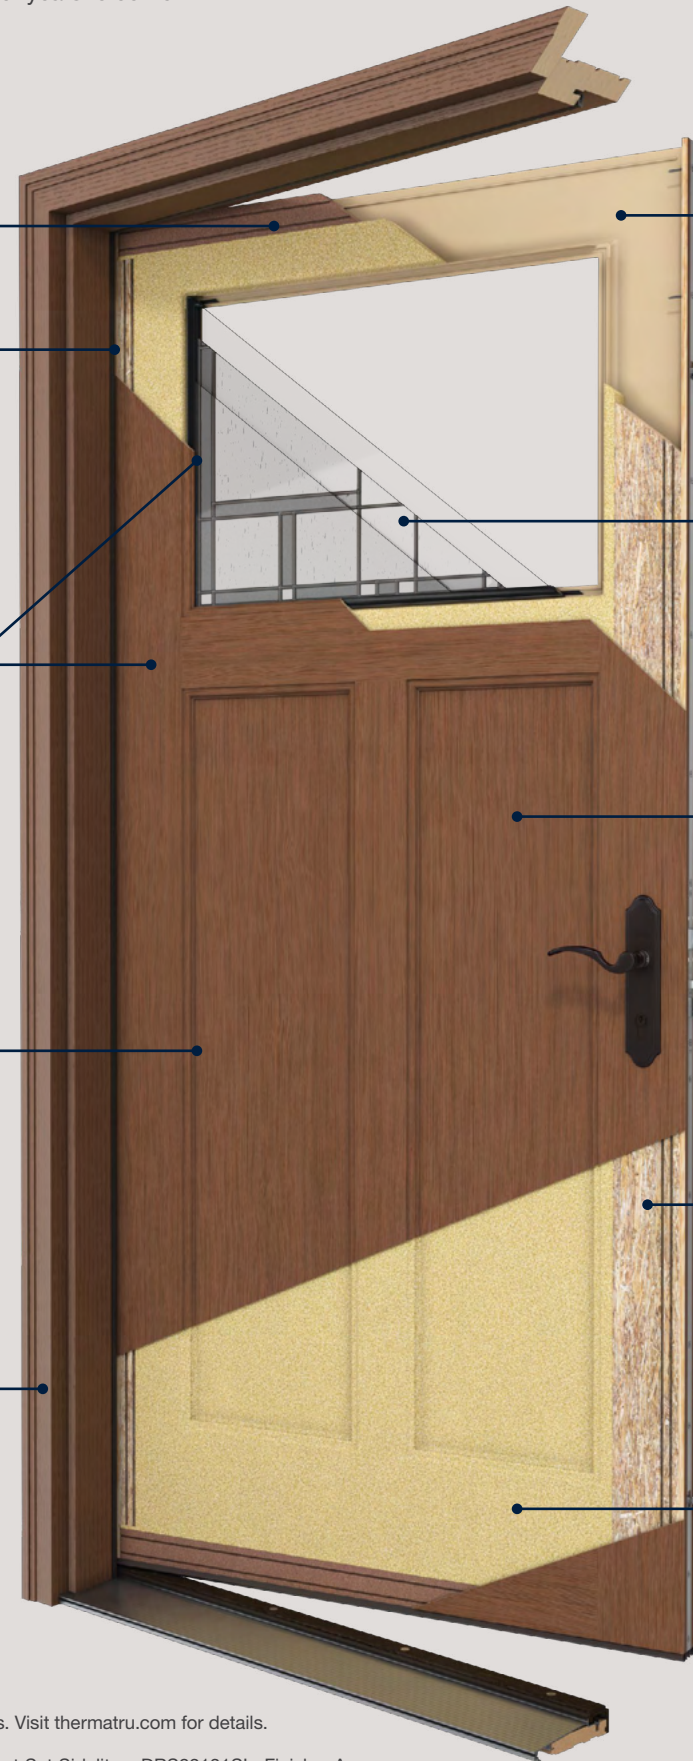

Premium construction, inside and out.

Highlighting the best of craftsmanship and innovation, Classic Craft premium entryways boast impressive, well-designed features and remarkable construction. The inner workings of each Classic Craft door lay the foundation for exceptional strength, security, energy efficiency and long-term performance you can depend on for years to come.

Engineered for Moisture Protection

Features composite top and bottom rails and solid hardwood edges for increased moisture and rot protection all the way around the door.

Designed with Authenticity

Features construction identical to wood doors with narrow stiles and rails, and flush-glazed glass options that are more than 10% wider* to welcome more natural light into the home.

Tested to Withstand Mother Nature

Designed and rigorously tested to withstand and protect from the damaging effects of harsh weather conditions.

Therma-Tru. Door Frame

Created specifically for Therma-Tru doors to deliver an entire entry system designed and engineered to work together to resist leaks and drafts, and help maintain energy efficiency and weather resistance.

Designed for Long-Term Performance

Features fiberglass skins that are 46% thicker* for added durability and better long-term performance.

Triple-Pane Construction

Most decorative, privacy and textured glass panels are enclosed between tempered glass, offering superior quality and thermal performance.

Crafted for a True-to-Wood Appearance

Revolutionary AccuGrain technology replicates authentic natural wood textures for a look and feel that is virtually indistinguishable from real wood.

Built for Strength and Security

Constructed with a 4" wide board of engineered lumber that runs the full length of the locking side of the door for a solid natural wood feel that makes Classic Craft doors 50% stronger and 30% heavier.*

Constructed for Energy Efficiency

Built with a high-performance polyurethane foam core that is four times more energy efficient than wood.**