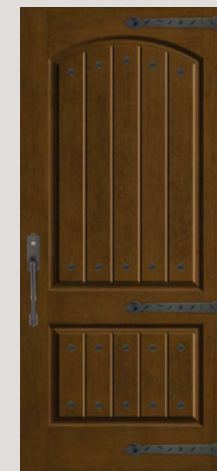

CCR205 / Mahogany Grain
Finished in Barley with Clavos and
Strap Hinges