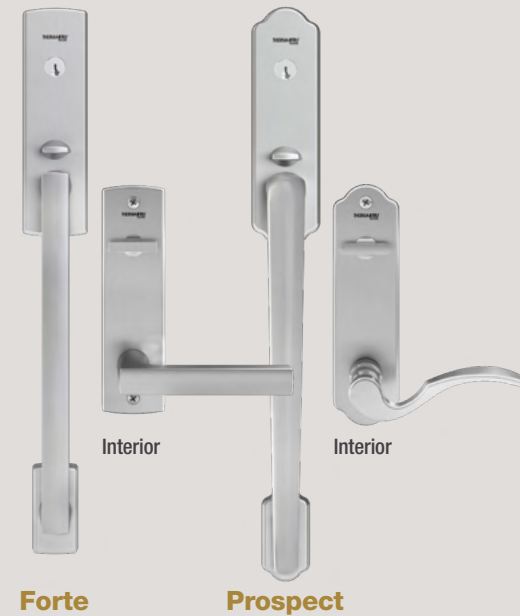

Canyon

Ruby Red

Cabernet

Chestnut

Elk

Multi-Point Locking System Handleset Options

Bring form and function together. Multi-point locking systems engage the door and frame at three points with handleset options to complement styles from traditional to contemporary.

Heirloom

Venture

Millennium

Backplates:
Wide
Narrow
Locking:
Active
Inactive

Finish Options

Bright
Brass

Brushed
Nickel

Black
Nickel