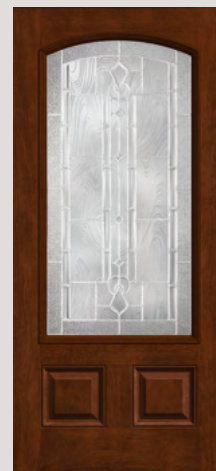

CCM302 / Mahogany Grain
with Lucerna Glass
Finished in Autumn Harvest