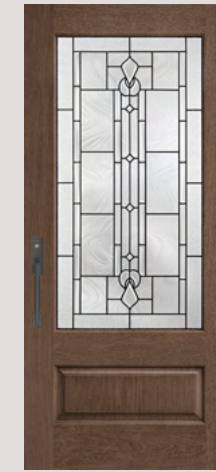

CCM2802 / Mahogany Grain
with Lucerna Glass
Finished in Driftwood