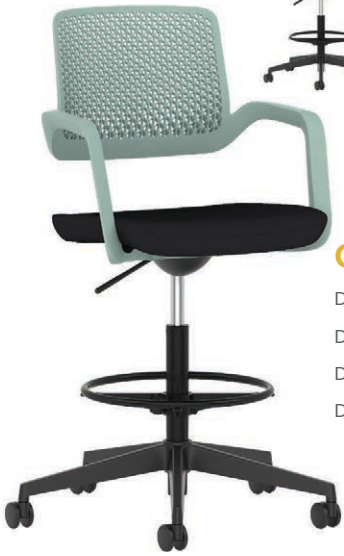

COSMO COLLECTION

NEW!

Only
£132
each

COSMO HI RISE

- DD-COSMOHLBLK **BLACK**
- DD-COSMOHLWHT **WHITE**
- DD-COSMOHLRED **RED**
- DD-COSMOHLGRN **GREEN**

4 COLOUR OPTIONS