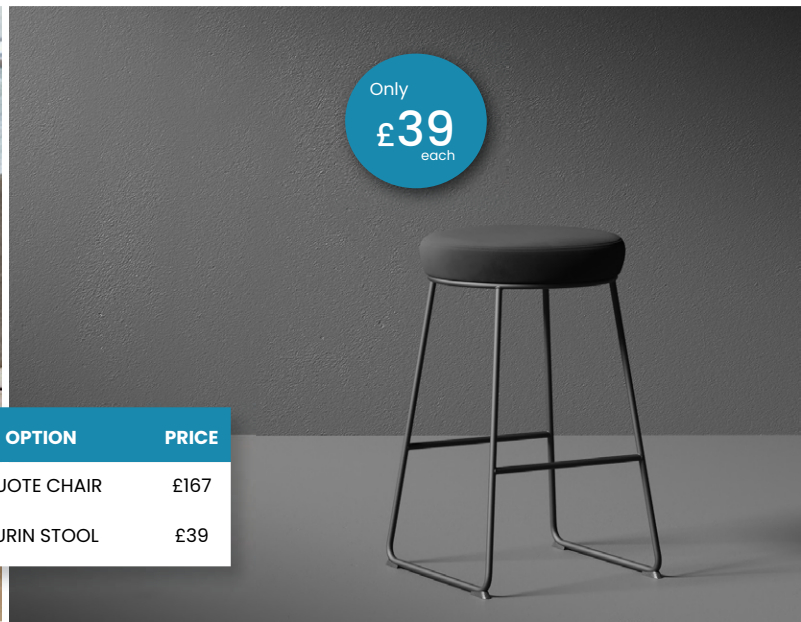

Example CODE: DD-QMPSGRY = Multi Purpose Shelf in Grey Finish.

CAFÉ & BISTRO

QUOTE

CODE	OPTION	PRICE
DD-QURC01	QUOTE CHAIR	£167
DD-TN01BLK	TURIN STOOL	£39

TURIN STOOL

BISTRO STOOLS

CODE	OPTION	PRICE
DD-STW01BLK	STOWE INKY BLACK	£102
DD-STW01BRN	STOWE PECAN BROWN	£102
DD-HEP01CHAR	HEPSCOTT CHARCOAL	£106
DD-HEP01BLUE	HEPSCOTT DENIM BLUE	£106
DD-CHF01BLK	CHARFORD INKY BLACK	£88
DD-CHF01BRN	CHARFORD PECAN BROWN	£88
DD-MRL01GRN	MARLOW FOREST GREEN	£110
DD-MRL01GRY	MARLOW PEWTER GREY	£110
DD-BRY01OATM	BRAYFORD OATMEAL	£102
DD-BRY01BLUE	BRAYFORD OCEAN BLUE	£102