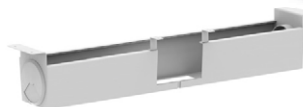

1. ADD FABRIC COLOUR TO CODE

2. ADD FRAME COLOUR TO CODE

*Air screens also compatible with the Impulse range

CABLE TRAYS

From Only
£32
each

3 COLOUR OPTIONS

Black White Silver

SILVER CABLE BASKET CODE	COLOUR	WIDTH (MM)	PRICE
DD-ICB800SLV	SILVER	800	£43
DD-ICB10SILV	SILVER	1000	£46
DD-ICB12SLV	SILVER	1200	£48
DD-ICB14SLV	SILVER	1400	£51
DD-ICB16SLV	SILVER	1600	£52