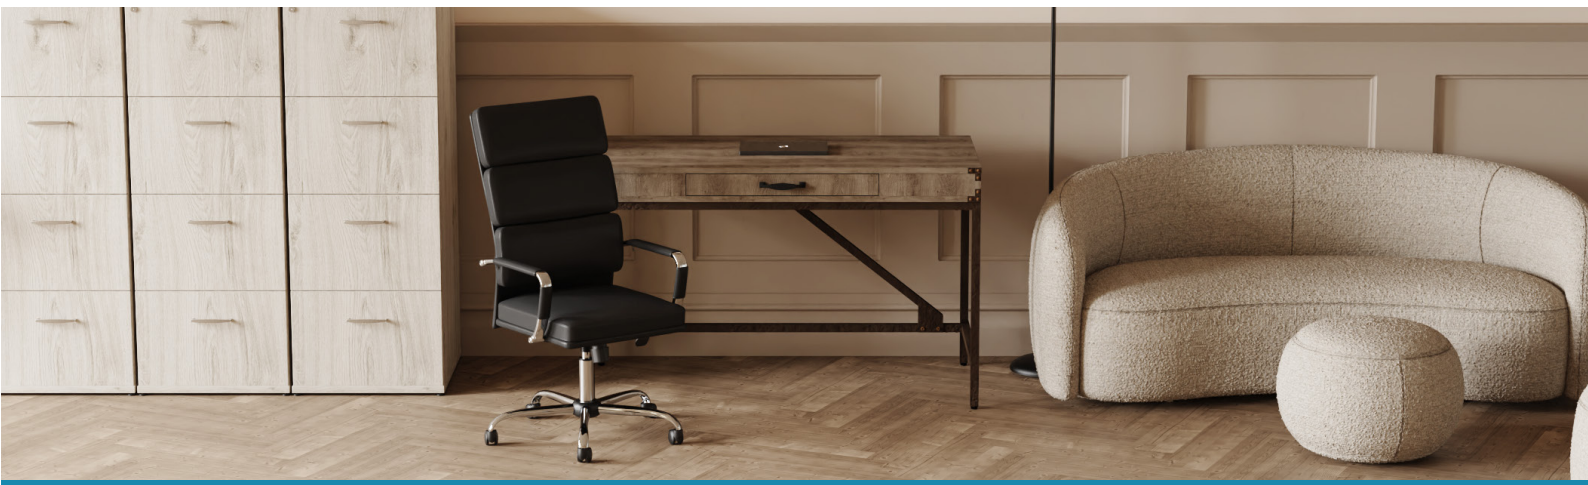

CONTEMPORARY DESKING

FLEUR SMART STORAGE DESK