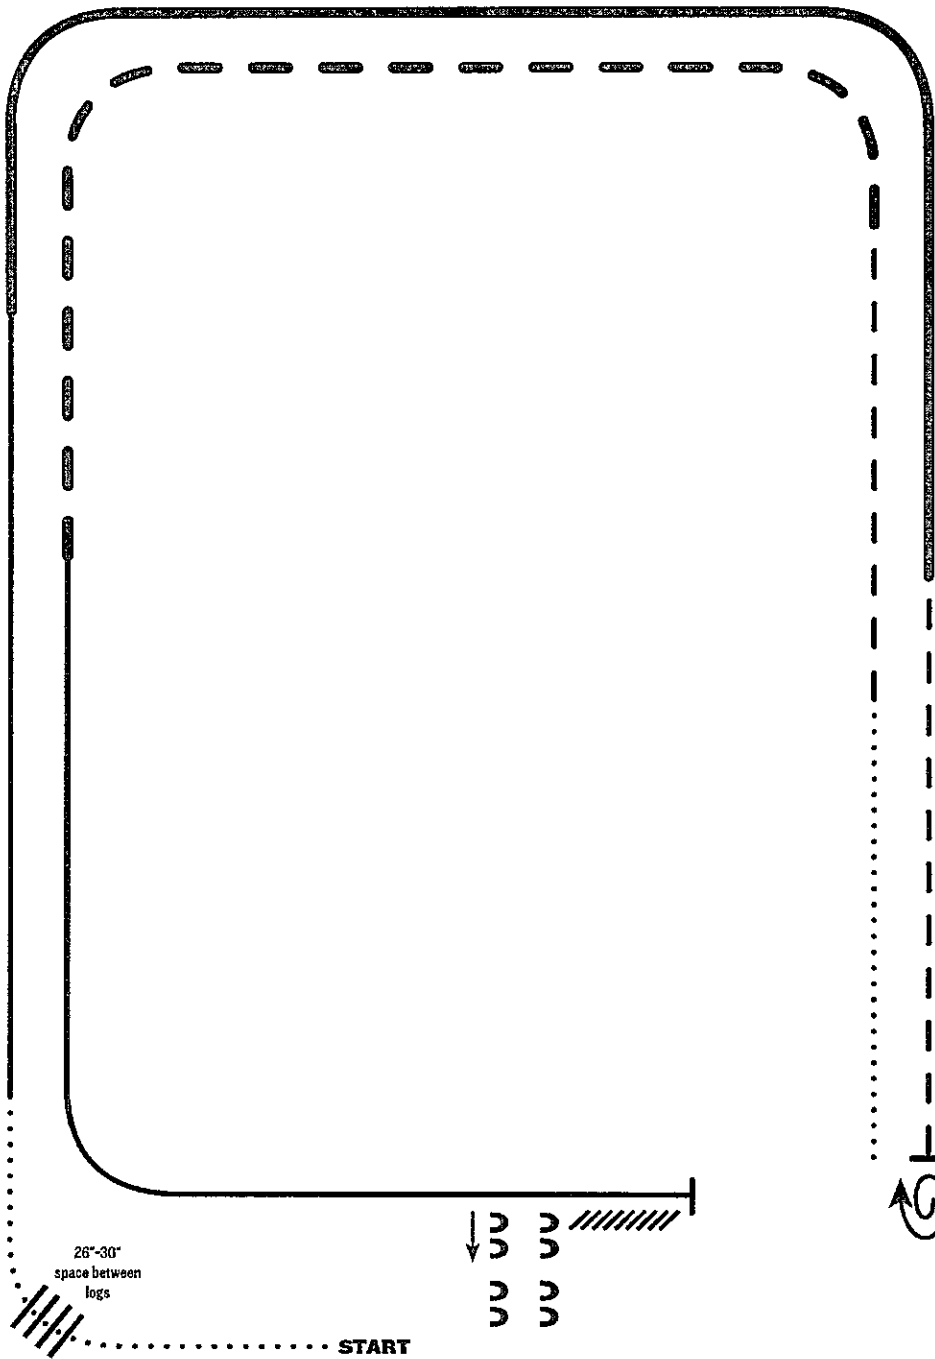

RANCH RIDING - PATTERN 6 All AQHA Classes

LEGEND

.....	Walk
....	Extended Walk
- - -	Trot
- - -	Extended Trot
—	Lope
—	Extended Lope
////	Back
\\	Lead Change

1. Walk
2. Walk over logs
3. Lope right lead
4. Extended lope right lead
5. Trot
6. Stop, 1 1/2 turn right
7. Walk
8. Trot
9. Extended trot
10. Lope left lead
11. Stop and back
12. Side pass right

Note: The drawn description of this pattern is only intended for the general depiction of the pattern. Exhibitors should utilize the arena space to best exhibit their horses.