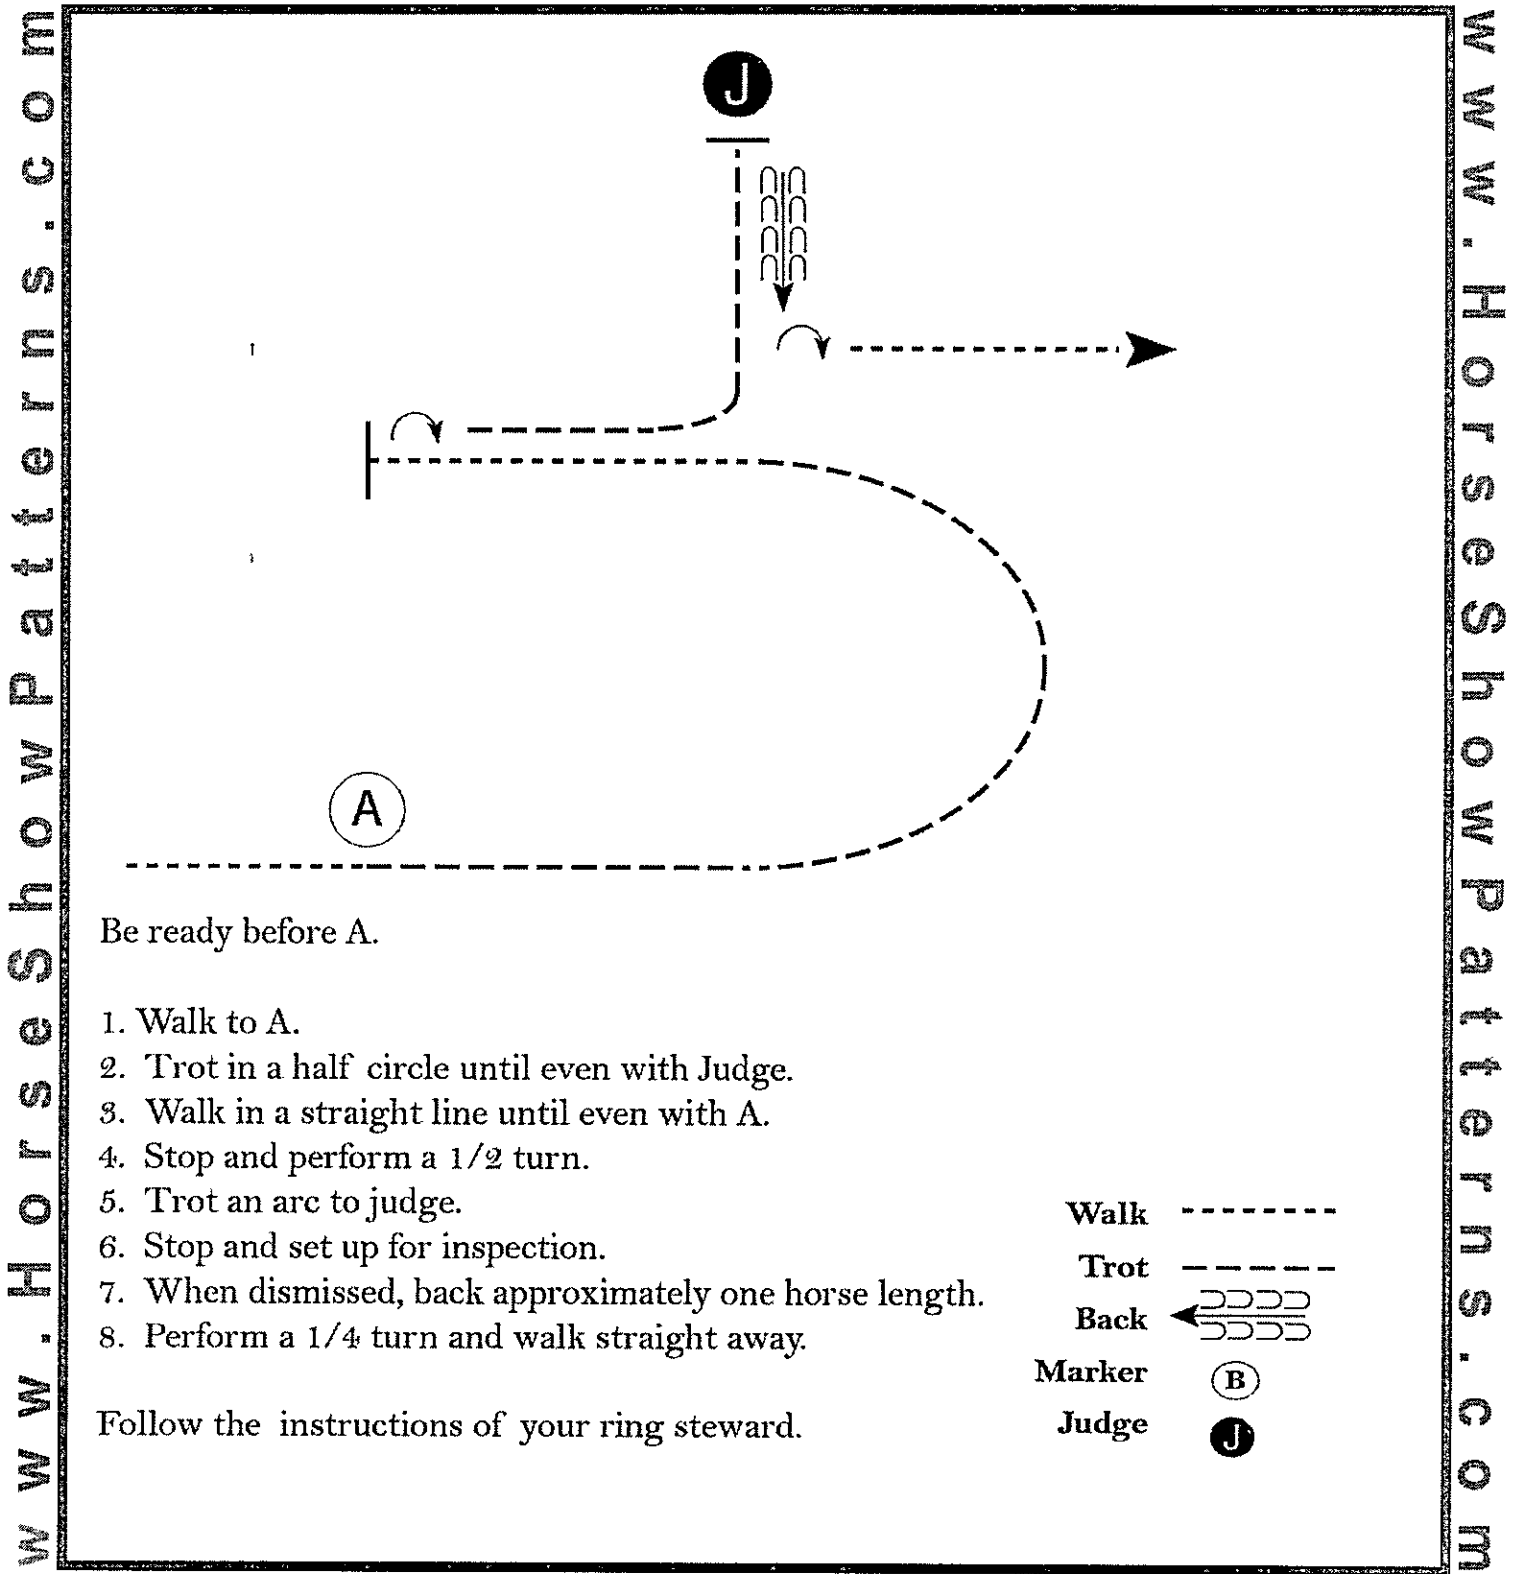

Showmanship (Amateur, Select, Youth)

Show Date:

Be ready before A.

1. Walk to A.
2. Trot in a half circle until even with Judge.
3. Walk in a straight line until even with A.
4. Stop and perform a 1/2 turn.
5. Trot an arc to judge.
6. Stop and set up for inspection.
7. When dismissed, back approximately one horse length.
8. Perform a 1/4 turn and walk straight away.

Follow the instructions of your ring steward.

Walk	-----
Trot	- - - - -
Back	←-----
Marker	Ⓟ
Judge	Ⓝ

[S/2-83]

Pattern Provided by:
Chele McGaulv