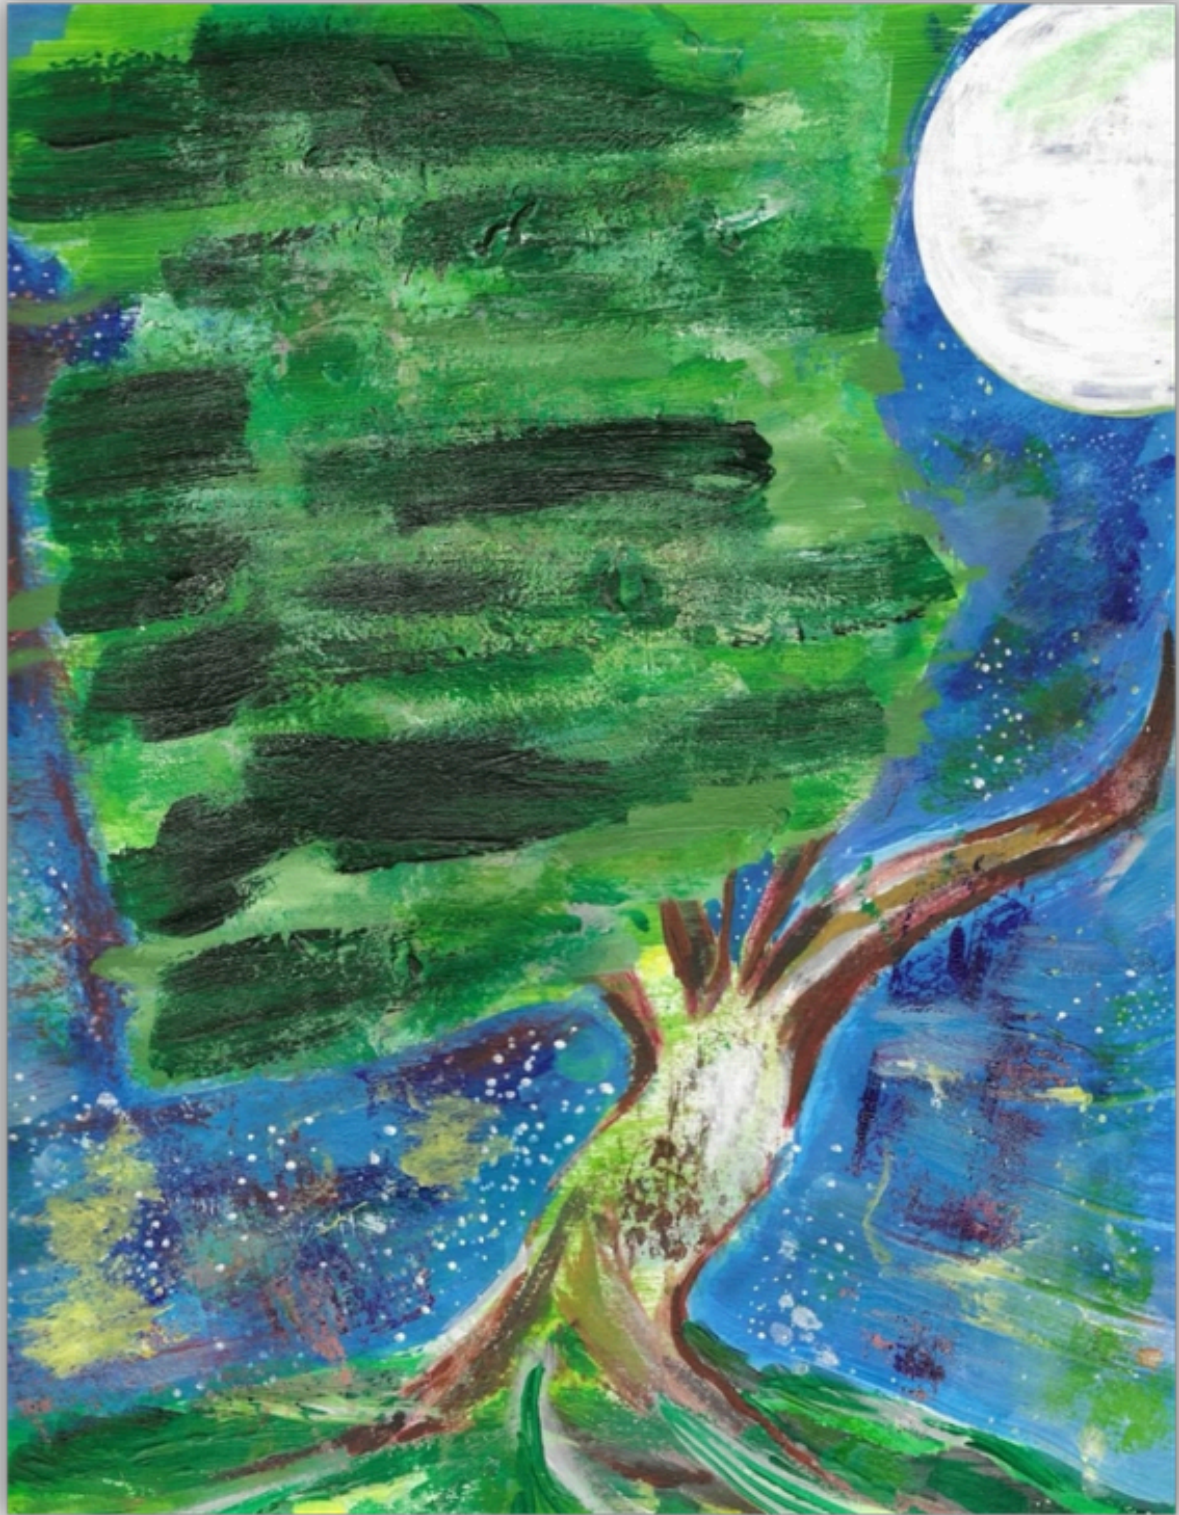

TREEDOM

23 X 29 CM - ACRYLIC AND POSCA ON
CARD 250 GSM - 2025