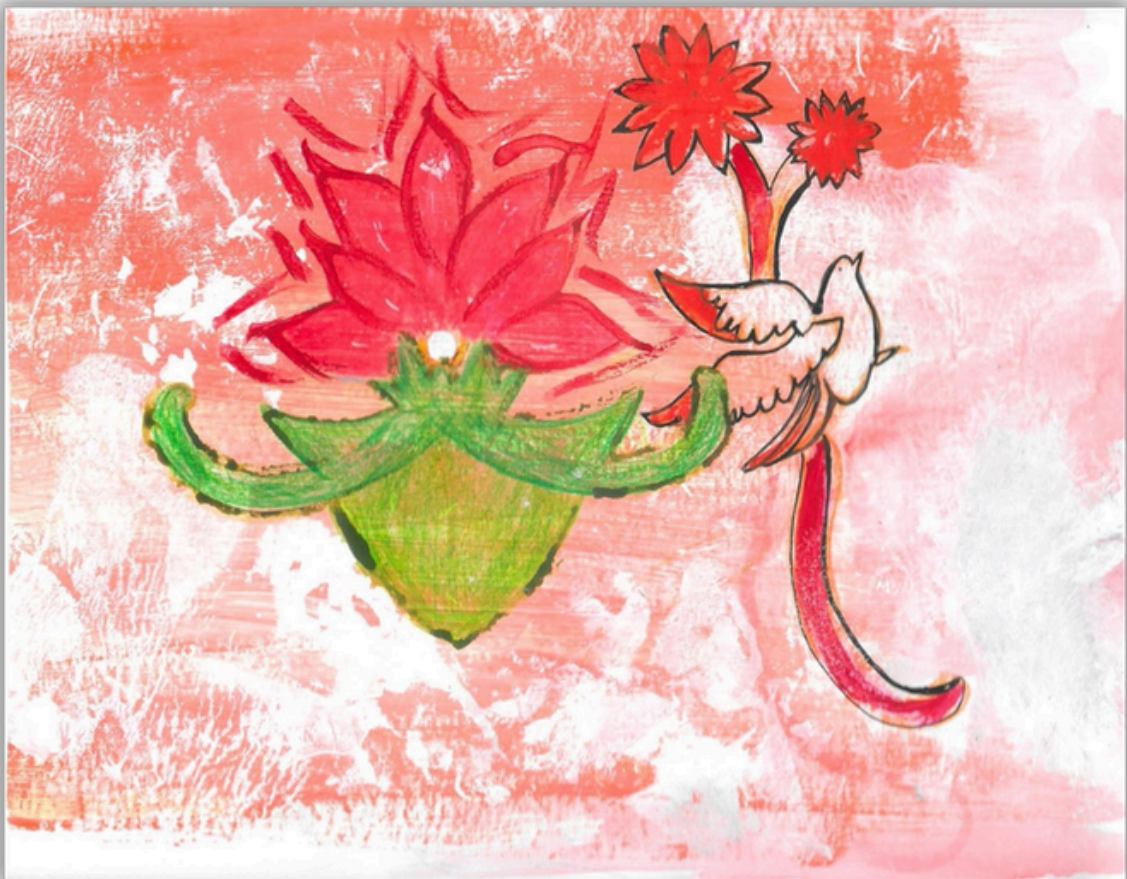

FRA.PAINTED

BY FRANCESCA LAWRENCE

PORTFOLIO

I'M JUST A GIRL EXPLORING PAINTING
METHODS AND PRETTY THINGS! THE ONLY
WAY TO DO GREAT WORK IS TO LOVE
WHAT YOU DO.

MY WORK IS ROOTED IN CONTEMPORARY EXPRESSION, CREATED FOR THOSE WHO ARE DRAWN TO VIBRANT COLOURS, FEEL DEEPLY CONNECTED TO NATURE, AND WANT ART THAT RESONATES PERSONALLY WITHIN THEIR SPACE. I'M ENDLESSLY INSPIRED BY THE SMALL, OFTEN OVERLOOKED DETAILS OF EVERYDAY LIFE.

DELIGHT

13 X 14 CM - WATERCOLOUR AND
POSCA ON CARD 250 GSM - 2025

ZIA LUISA

30.5 X 23 CM - WATERCOLOUR ON
CARD 250 GSM - 2025

NATALE

17 X 10 CM - ACRYLIC ON CARD 250
GSM - 2025

POPPIES OF INDIA

17 X 10 CM - WATERCOLOUR ON CARD
250 GSM - 2025