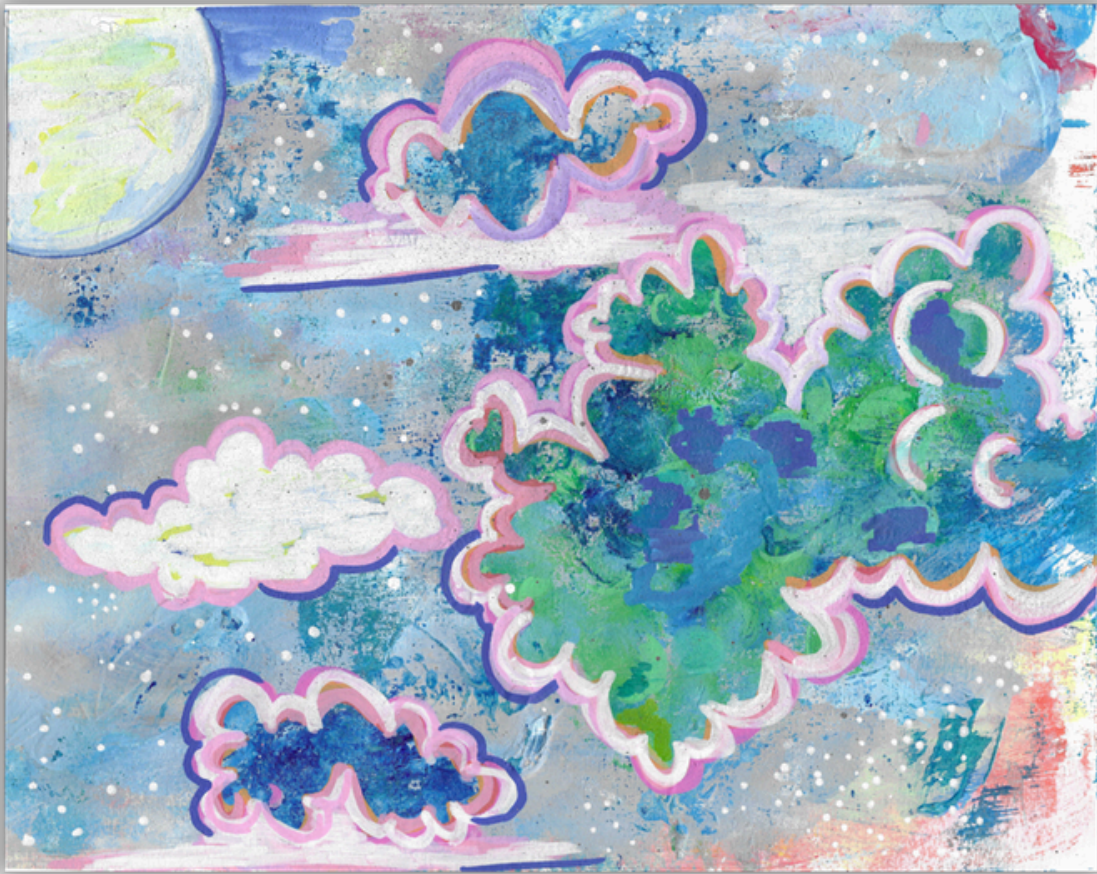

THE HARVEST

25 X 20 CM - ACRYLIC & POSCA ON
CARD 250 GSM - 2025