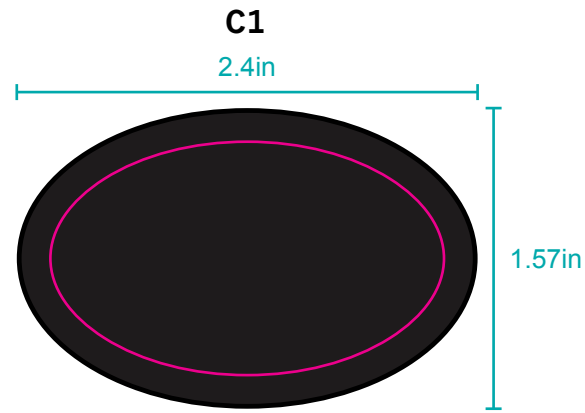

INFINITY EDGE PATCH AVAILABLE SHAPES