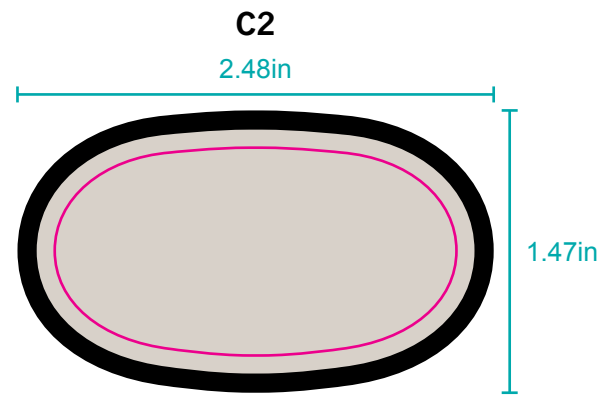

MERROW EDGE PATCH NAMEDROPS

ND1

ND4

ND5

ND5- this name drop is unique. The ivory is the embroidery in this label. The patch is shown in navy. The sewdown will be on top of the ivory circle

ND10

ND15

THE FIRST LETTER IS LARGER THAN THE REST OF THE TEXT

COLORING ON FLYER FROM PGA SHOW

ND13

ND16

ND17

ND18

# MERROW EDGE PATCH AVAILABLE SHAPES