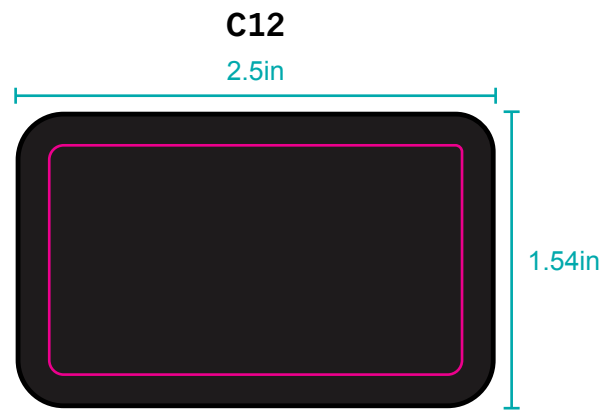

INFINITY EDGE PATCH AVAILABLE SHAPES