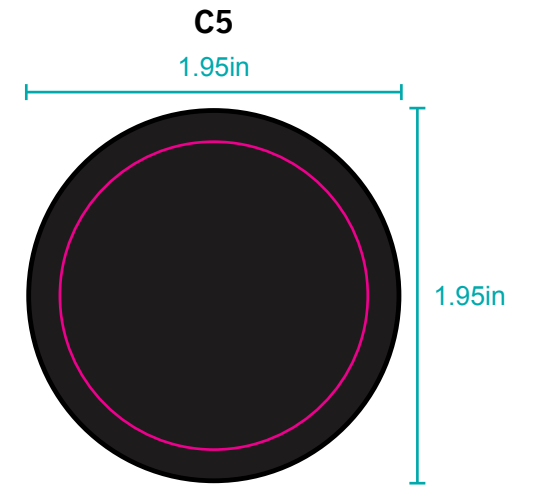

INFINITY EDGE PATCH AVAILABLE SHAPES