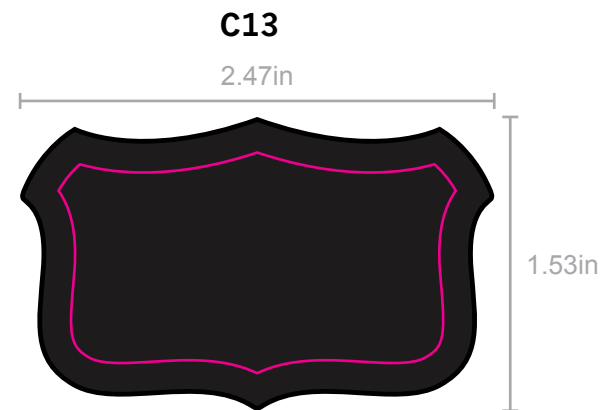

INFINITY EDGE PATCH AVAILABLE SHAPES