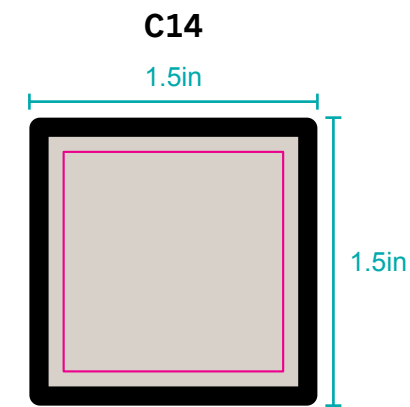

MERROW EDGE PATCH NAMEDROPS

ND1

ND4

ND5

ND5- this name drop is unique. The ivory is the embroidery in this label. The patch is shown in navy. The sewdown will be on top of the ivory circle

ND10

ND15

THE FIRST LETTER IS LARGER THAN THE REST OF THE TEXT

COLORING ON FLYER FROM PGA SHOW

ND13

ND16

ND17

ND18

# MERROW EDGE PATCH AVAILABLE SHAPES