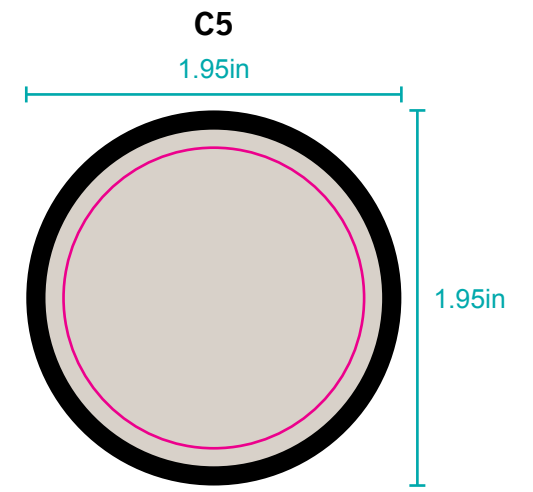

MERROW EDGE PATCH NAMEDROPS

ND1

ND4

ND5

ND5- this name drop is unique. The ivory is the embroidery in this label. The patch is shown in navy. The sewdown will be on top of the ivory circle

ND10

ND15

THE FIRST LETTER IS LARGER THAN THE REST OF THE TEXT

COLORING ON FLYER FROM PGA SHOW

ND13

ND16

ND17

ND18

# MERROW EDGE PATCH AVAILABLE SHAPES