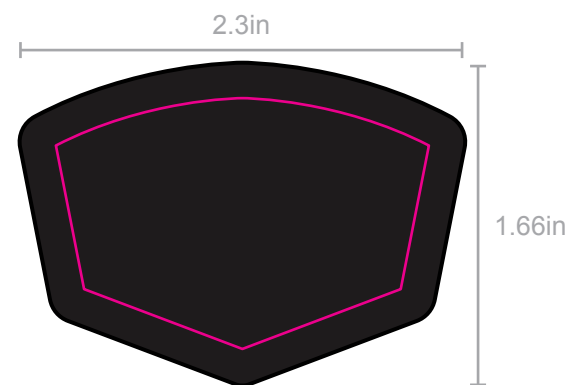

INFINITY EDGE PATCH AVAILABLE SHAPES