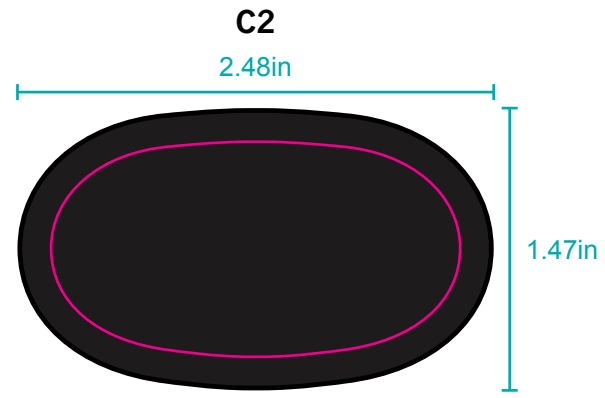

INFINITY EDGE PATCH AVAILABLE SHAPES