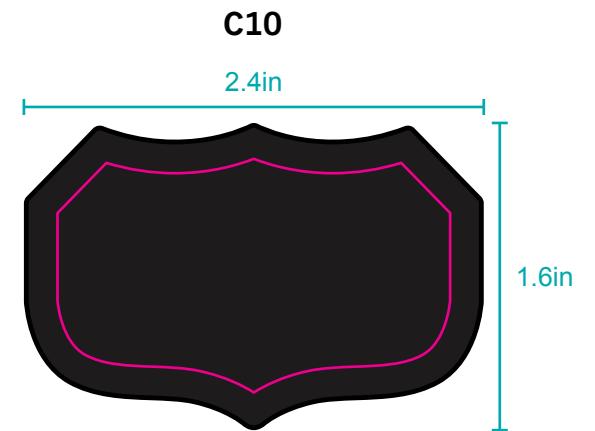

INFINITY EDGE PATCH AVAILABLE SHAPES