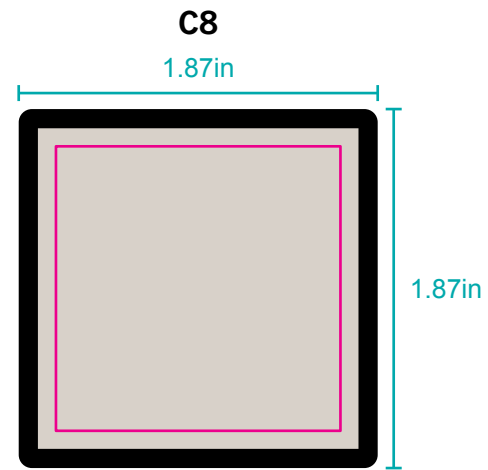

MERROW EDGE PATCH NAMEDROPS

ND1

ND4

ND5

ND5- this name drop is unique. The ivory is the embroidery in this label. The patch is shown in navy. The sewdown will be on top of the ivory circle

ND10

ND15

THE FIRST LETTER IS LARGER THAN THE REST OF THE TEXT

COLORING ON FLYER FROM PGA SHOW

ND13

ND16

ND17

ND18

# MERROW EDGE PATCH AVAILABLE SHAPES