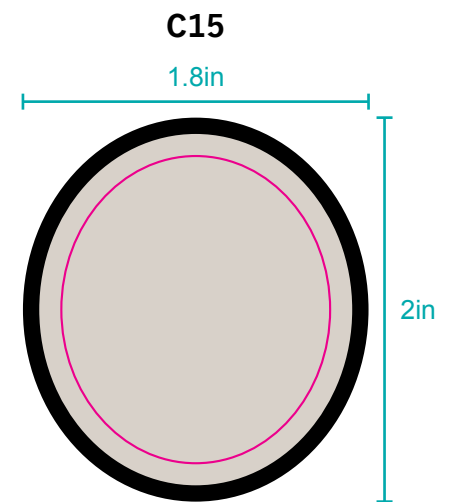

MERROW EDGE PATCH NAMEDROPS

ND1

ND4

ND5

ND5- this name drop is unique. The ivory is the embroidery in this label. The patch is shown in navy. The sewdown will be on top of the ivory circle

ND10

ND15

THE FIRST LETTER IS LARGER THAN THE REST OF THE TEXT

COLORING ON FLYER FROM PGA SHOW

ND13

ND16

ND17

ND18

# MERROW EDGE PATCH AVAILABLE SHAPES