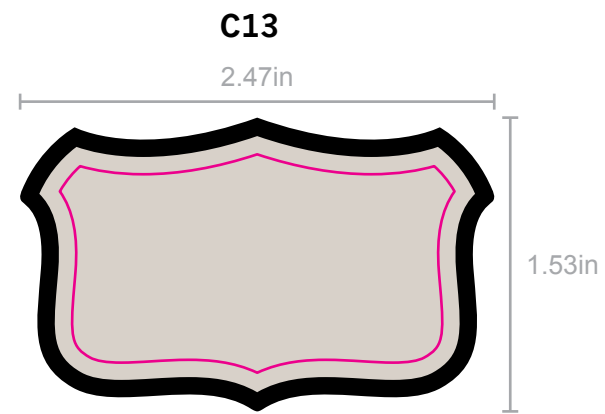

MERROW EDGE PATCH NAMEDROPS

ND1

ND4

ND5

ND5- this name drop is unique. The ivory is the embroidery in this label. The patch is shown in navy. The sewdown will be on top of the ivory circle

ND10

ND15

THE FIRST LETTER IS LARGER THAN THE REST OF THE TEXT

COLORING ON FLYER FROM PGA SHOW

ND13

ND16

ND17

ND18

# MERROW EDGE PATCH AVAILABLE SHAPES