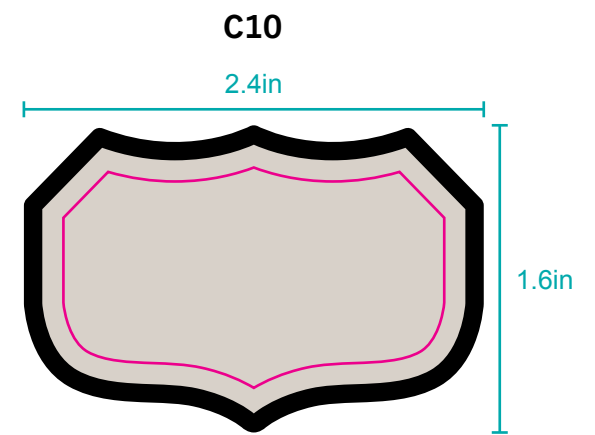

MERROW EDGE PATCH NAMEDROPS

ND1

ND4

ND5

ND5- this name drop is unique. The ivory is the embroidery in this label. The patch is shown in navy. The sewdown will be on top of the ivory circle

ND10

ND15

THE FIRST LETTER IS LARGER THAN THE REST OF THE TEXT

COLORING ON FLYER FROM PGA SHOW

ND13

ND16

ND17

ND18

# MERROW EDGE PATCH AVAILABLE SHAPES