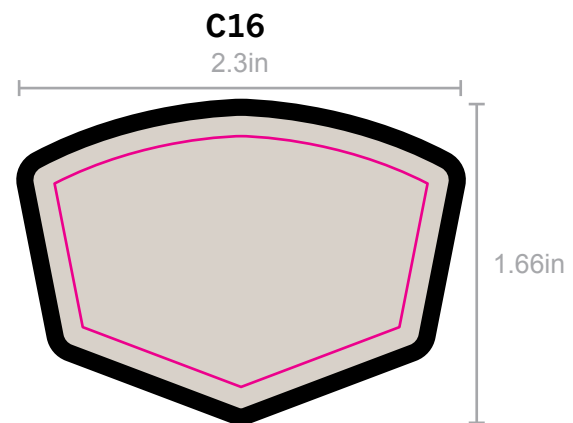

MERROW EDGE PATCH NAMEDROPS

ND1

ND4

ND5

ND5- this name drop is unique. The ivory is the embroidery in this label. The patch is shown in navy. The sewdown will be on top of the ivory circle

ND10

ND15

THE FIRST LETTER IS LARGER THAN THE REST OF THE TEXT

COLORING ON FLYER FROM PGA SHOW

ND13

ND16

ND17

ND18

# MERROW EDGE PATCH AVAILABLE SHAPES