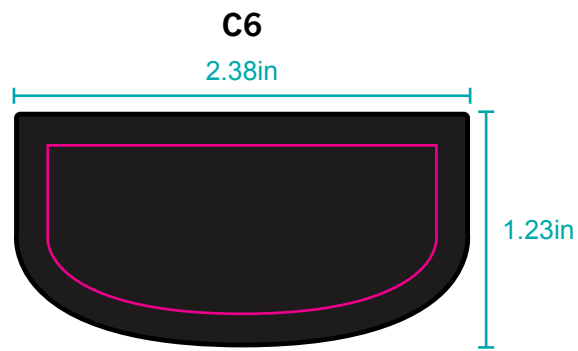

INFINITY EDGE PATCH AVAILABLE SHAPES