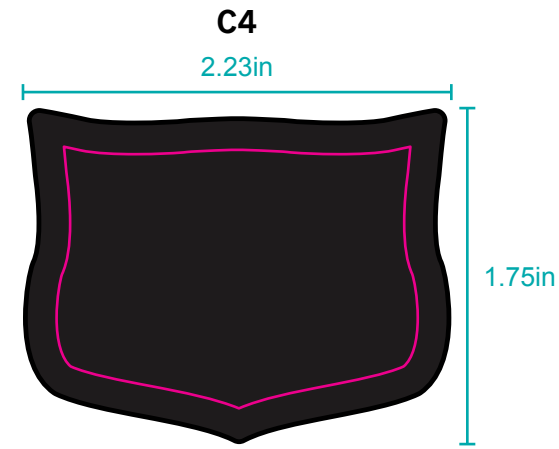

INFINITY EDGE PATCH AVAILABLE SHAPES