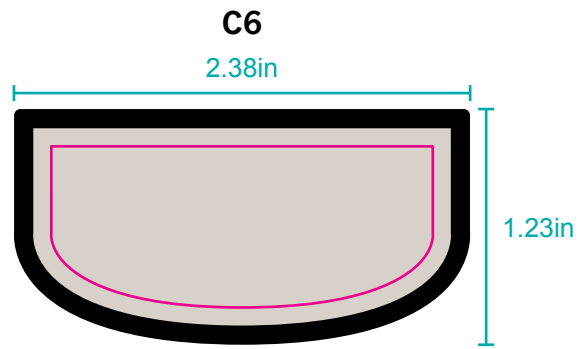

MERROW EDGE PATCH NAMEDROPS

ND1

ND4

ND5

ND5- this name drop is unique. The ivory is the embroidery in this label. The patch is shown in navy. The sewdown will be on top of the ivory circle

ND10

ND15

THE FIRST LETTER IS LARGER THAN THE REST OF THE TEXT

COLORING ON FLYER FROM PGA SHOW

ND13

ND16

ND17

ND18

# MERROW EDGE PATCH AVAILABLE SHAPES