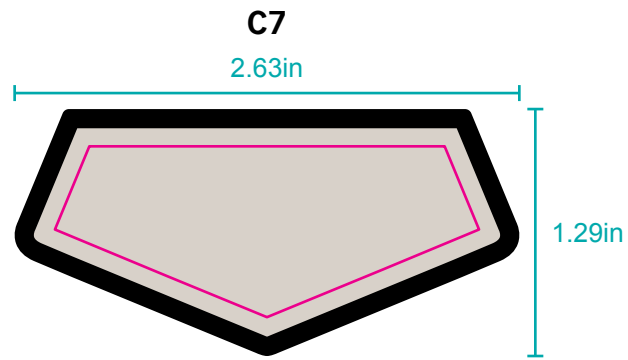

MERROW EDGE PATCH NAMEDROPS

ND1

ND4

ND5

ND5- this name drop is unique. The ivory is the embroidery in this label. The patch is shown in navy. The sewdown will be on top of the ivory circle

ND10

ND15

THE FIRST LETTER IS LARGER THAN THE REST OF THE TEXT

COLORING ON FLYER FROM PGA SHOW

ND13

ND16

ND17

ND18

# MERROW EDGE PATCH AVAILABLE SHAPES