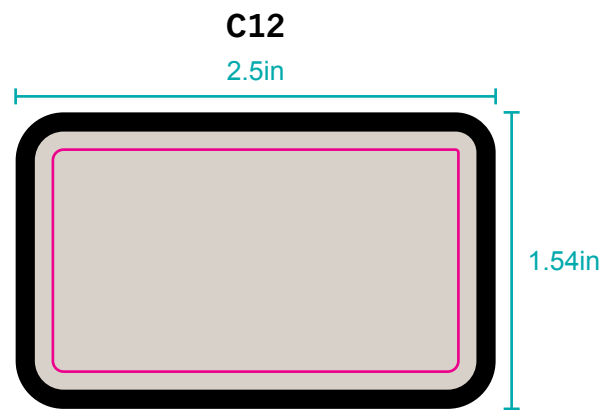

MERROW EDGE PATCH NAMEDROPS

ND1

ND4

ND5

ND5- this name drop is unique. The ivory is the embroidery in this label. The patch is shown in navy. The sewdown will be on top of the ivory circle

ND10

ND15

THE FIRST LETTER IS LARGER THAN THE REST OF THE TEXT

COLORING ON FLYER FROM PGA SHOW

ND13

ND16

ND17

ND18

# MERROW EDGE PATCH AVAILABLE SHAPES