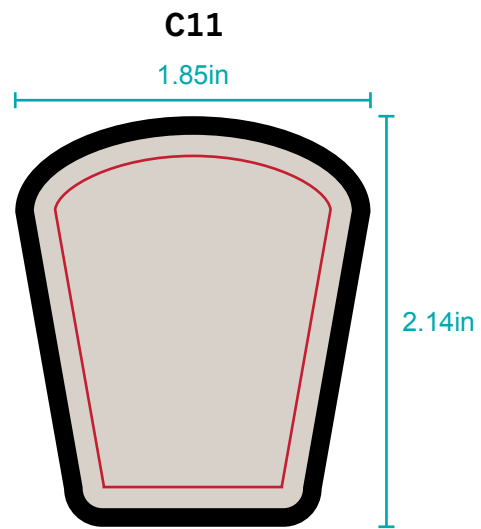

MERROW EDGE PATCH NAMEDROPS

ND1

ND4

ND5

ND5- this name drop is unique. The ivory is the embroidery in this label. The patch is shown in navy. The sewdown will be on top of the ivory circle

ND10

ND15

THE FIRST LETTER IS LARGER THAN THE REST OF THE TEXT

COLORING ON FLYER FROM PGA SHOW

ND13

ND16

ND17

ND18

# MERROW EDGE PATCH AVAILABLE SHAPES