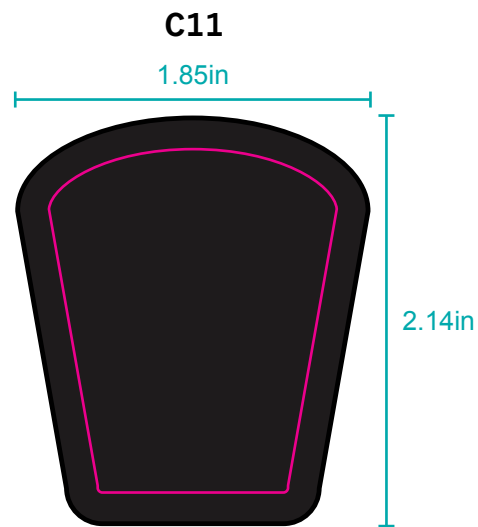

INFINITY EDGE PATCH AVAILABLE SHAPES