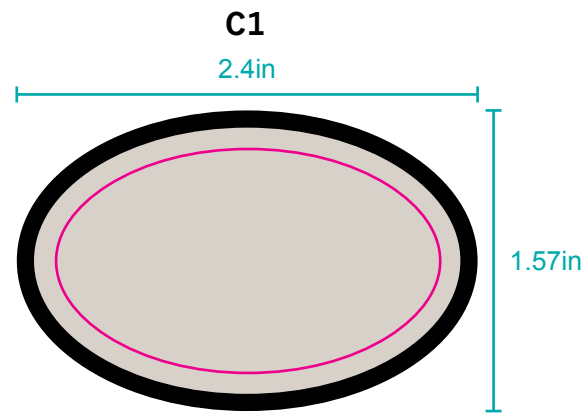

MERROW EDGE PATCH NAMEDROPS

ND1

ND4

ND5

ND5- this name drop is unique. The ivory is the embroidery in this label. The patch is shown in navy. The sewdown will be on top of the ivory circle

ND10

ND15

THE FIRST LETTER IS LARGER THAN THE REST OF THE TEXT

COLORING ON FLYER FROM PGA SHOW

ND13

ND16

ND17

ND18

# MERROW EDGE PATCH AVAILABLE SHAPES