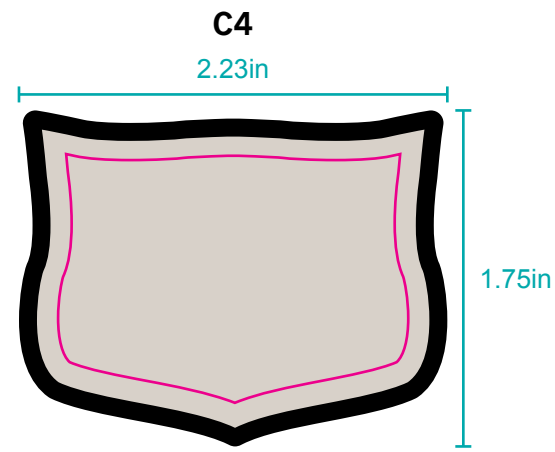

MERROW EDGE PATCH NAMEDROPS

ND1

ND4

ND5

ND5- this name drop is unique. The ivory is the embroidery in this label. The patch is shown in navy. The sewdown will be on top of the ivory circle

ND10

ND15

THE FIRST LETTER IS LARGER THAN THE REST OF THE TEXT

COLORING ON FLYER FROM PGA SHOW

ND13

ND16

ND17

ND18

# MERROW EDGE PATCH AVAILABLE SHAPES