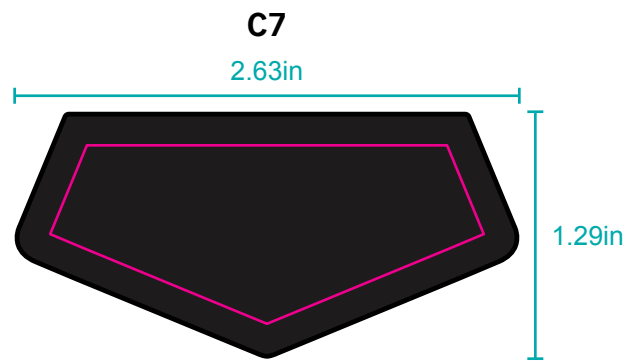

INFINITY EDGE PATCH AVAILABLE SHAPES