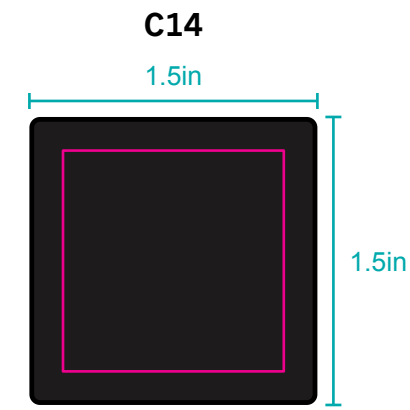

INFINITY EDGE PATCH AVAILABLE SHAPES