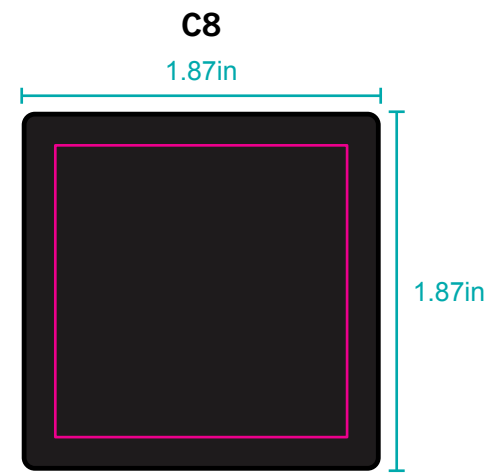

INFINITY EDGE PATCH AVAILABLE SHAPES