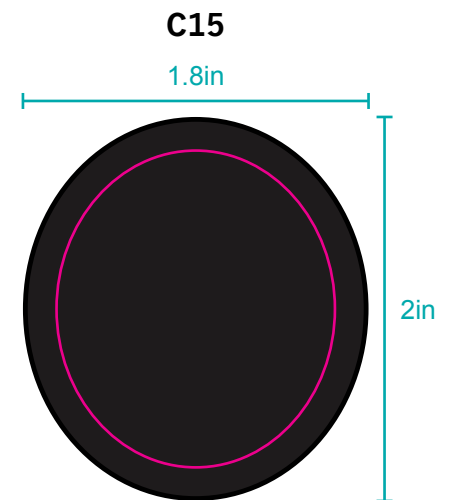

INFINITY EDGE PATCH AVAILABLE SHAPES