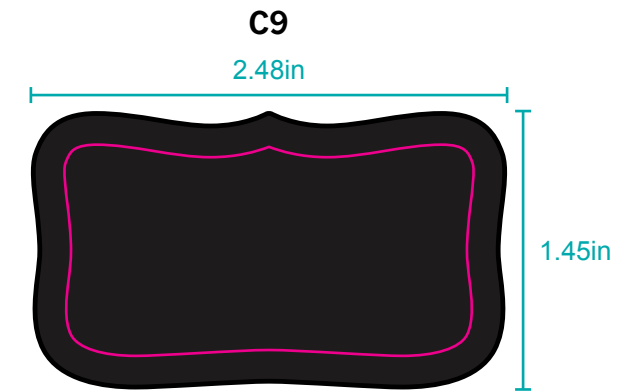

INFINITY EDGE PATCH AVAILABLE SHAPES