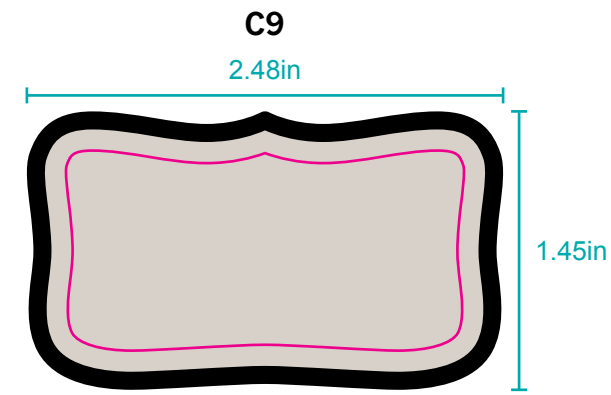

MERROW EDGE PATCH NAMEDROPS

ND1

ND4

ND5

ND5- this name drop is unique. The ivory is the embroidery in this label. The patch is shown in navy. The sewdown will be on top of the ivory circle

ND10

ND15

THE FIRST LETTER IS LARGER THAN THE REST OF THE TEXT

COLORING ON FLYER FROM PGA SHOW

ND13

ND16

ND17

ND18

# MERROW EDGE PATCH AVAILABLE SHAPES