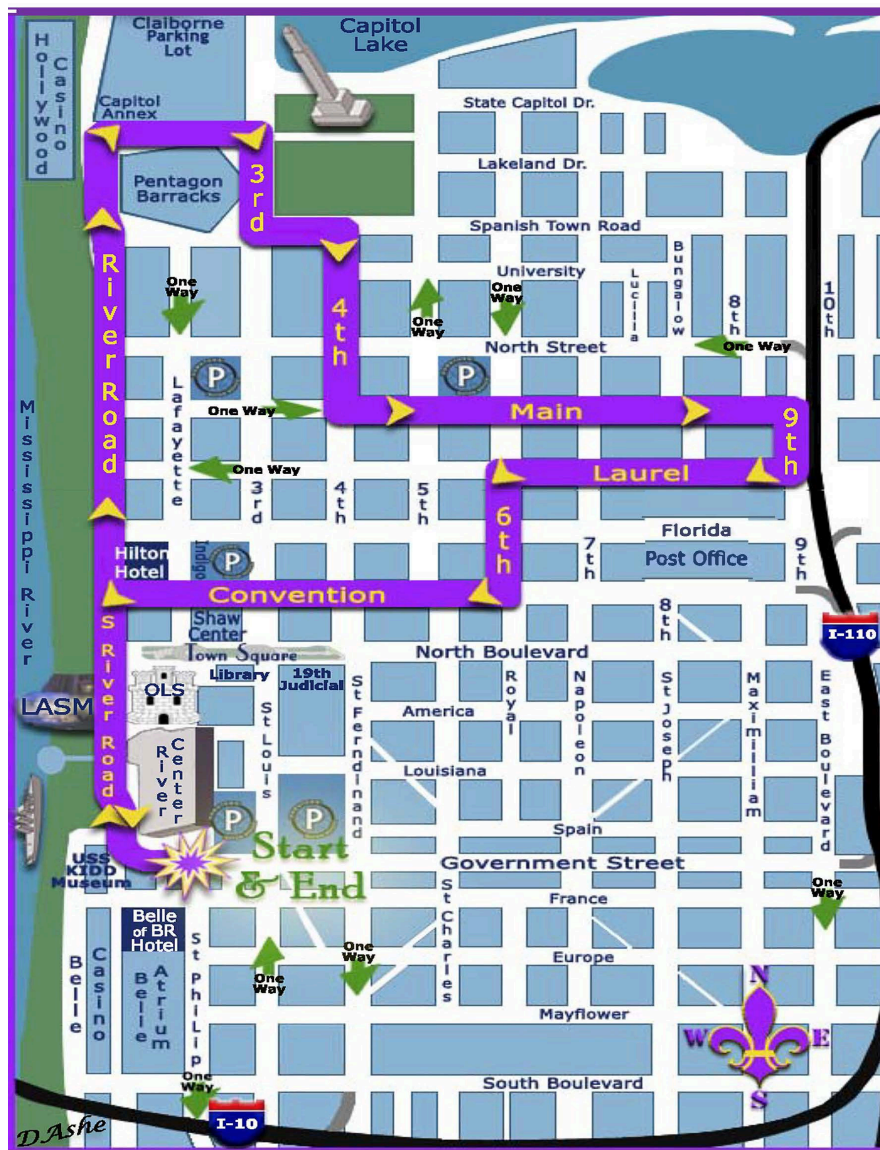

Krewe Mystique Parade
Saturday, February 22, 2020 @ 2:00 p.m.

- @ 10:00 am LSU Vet School Parking Lot
-
-
- Wear hat/head piece & costume
- Place the Parking Pass on your dashboard
- Bring your throws!
- Read Krewe Mystique Parade Guidelines
- Bring your drinks and snacks for the day
- Bring your personal hygiene donations
- Orion will roll on the same route following this parade