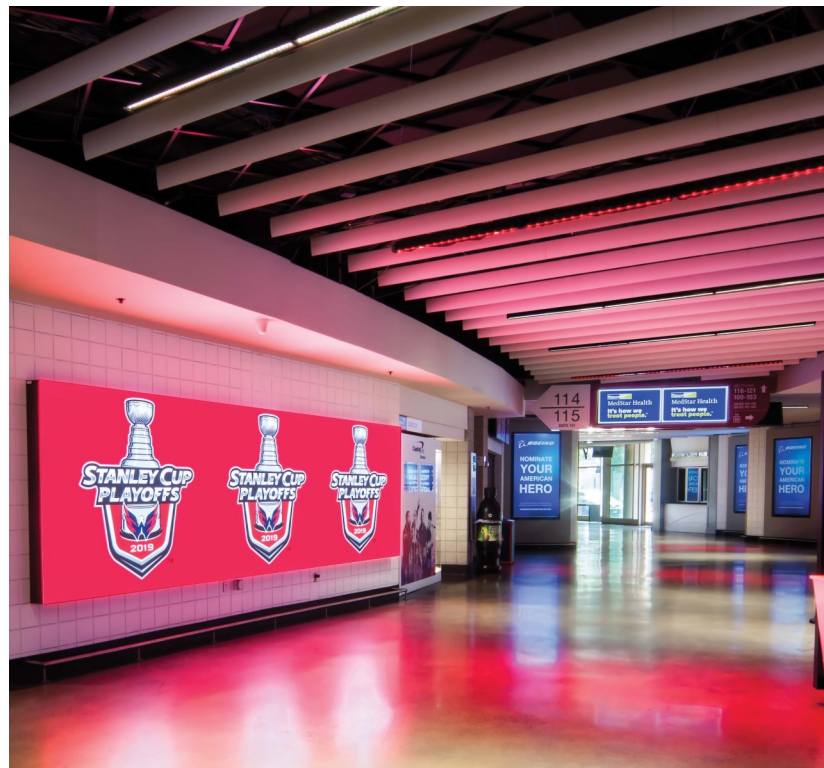

AMD
ACM Panel Systems

Exteriors & Interiors for Architects, Designers, and Contractors