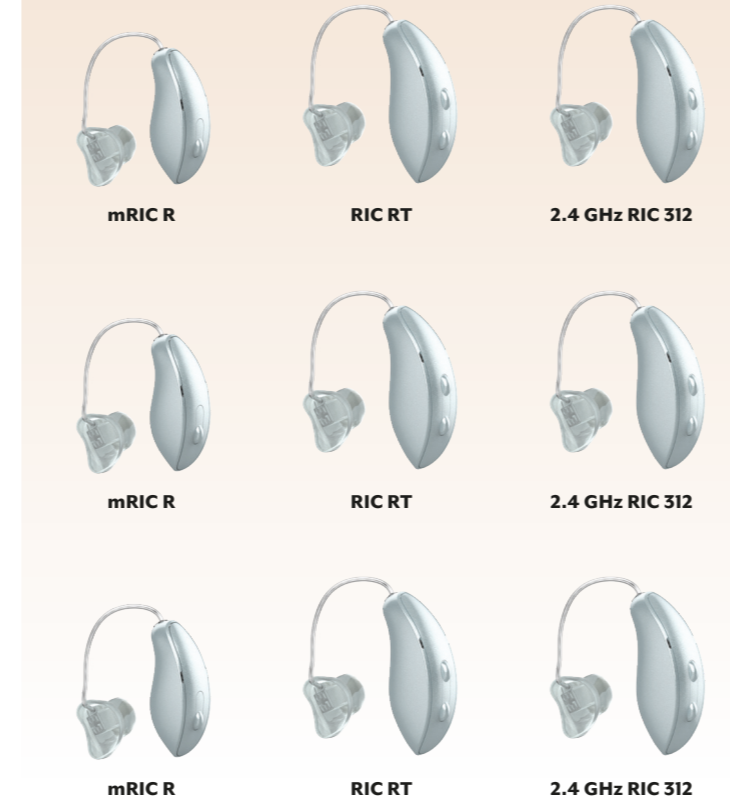

## Power Custom Cased SnapFit 2.0 Receiver