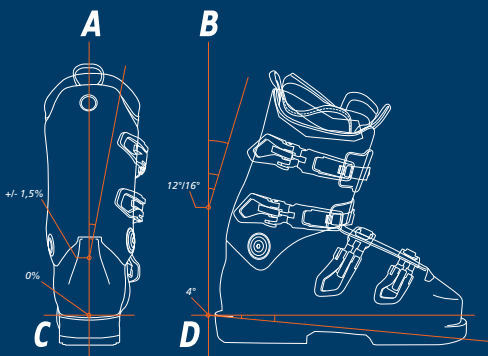

Cork Flow padding
Adjustable tongue
Lacing system

100% Customizable
thermo liner
3 types of high
density foam

100% Customizable
thermo liner
2 types of high
density foam

80% Customizable
thermo liner
Medium density
foam

SKIER BENEFITS

Precise high
tension WC
race fit

Precise firm
tension fit

Precise average /
medium tension fit

Precise soft
tension fit

NATURAL STANCE

A Cuff cant +/- 1,5°.

B Enhanced fore-aft balance, leverage 12° without spoiler and 16° with forward lean spoiler.

C Enhanced edge release, speed 0° degree sole cant.

D Enhanced balance, steering 4° ramp angle.

DUAL CORE

SANDWICH CONSTRUCTION

As you drive and flex into your boots, DUAL CORE actively compresses and expands - harnessing potential energy to deliver explosive power, snap and rebound.