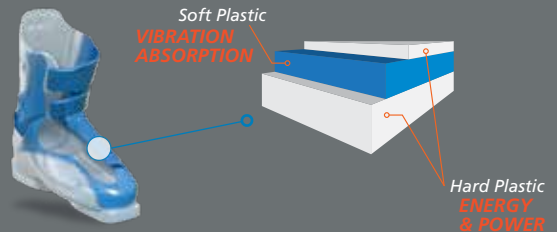

NEW XT³ - FREERIDE

TECHNOLOGIES

DUAL 3D LINERS

RACE

FULL

PRO

SPORT

	RACE	FULL	PRO	SPORT
SPECS	100% Customizable thermo liner 3 types of high density foam	100% Customizable thermo liner 3 types of high density foam	100% Customizable thermo liner 2 types of high density foam	60% Customizable thermo liner Soft density foam
SKIER BENEFITS	High precision Strong hold Lightweight warmth	Precise firm tension fit	Precise average / medium tension fit	Precise soft tension fit

DUAL CORE

SANDWICH CONSTRUCTION

As you drive and flex into your boots, DUAL CORE actively compresses and expands - harnessing potential energy to deliver explosive power, snap and rebound.

ACTIVE POWER V-LOCK

- HIKE MODE
- SKI MODE

RANGE OF MOTION