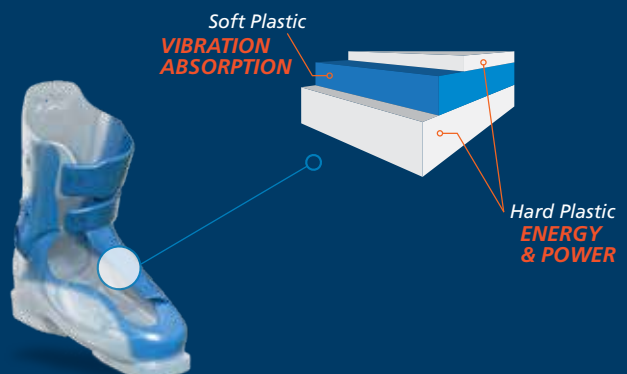

SKIER BENEFITS

Precise high
tension WC
race fit

Precise firm
tension fit

Precise average /
medium tension fit

Precise soft
tension fit

NATURAL STANCE

A Cuff cant +/- 1,5°.

B Enhanced fore-aft balance, leverage 12° without spoiler and 16° with forward lean spoiler.

C Enhanced edge release, speed 0° degree sole cant.

D Enhanced balance, steering 4° ramp angle.

DUAL CORE

SANDWICH CONSTRUCTION

As you drive and flex into your boots, DUAL CORE actively compresses and expands - harnessing potential energy to deliver explosive power, snap and rebound.