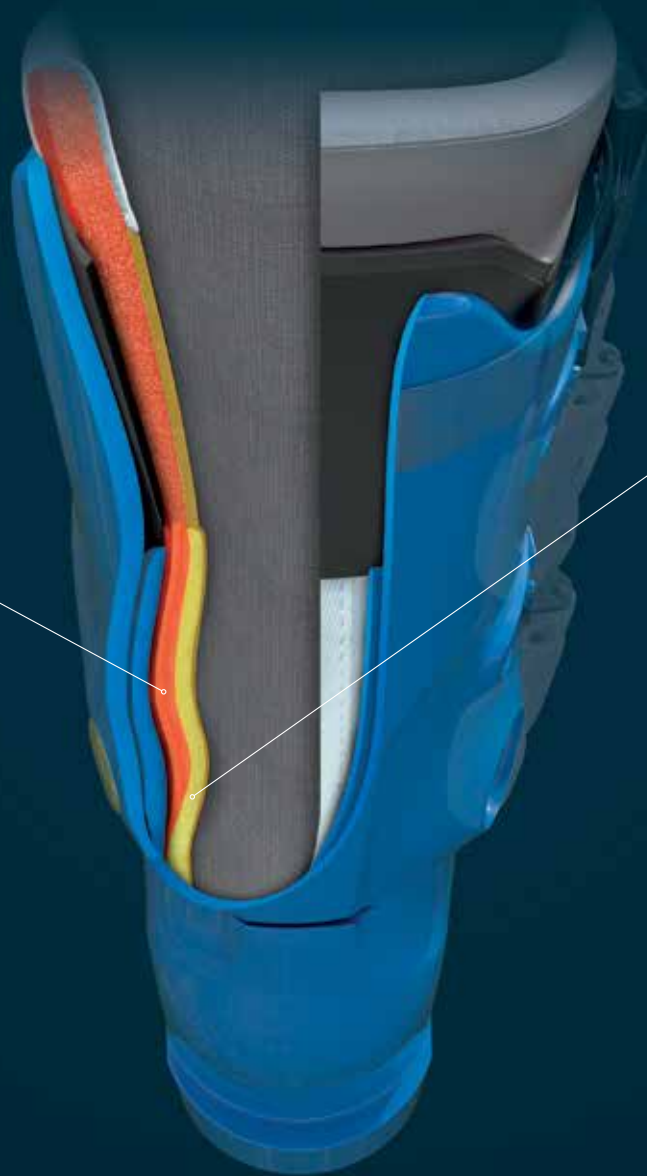

SANDWICH CONSTRUCTION

By sandwiching a softer plastic core within more rigid plastic, we are able to drastically enhance elastic tension within the boot delivering power, snap and rebound.

SOFTER PLASTIC

Softer plastic is targeted to areas that wrap the foot and lower leg, allowing easy, comfortable entry and exit.

SKI BETTER

MORE LIVELINESS AND PRECISION, EASIER ENTRY-AND-EXIT, AND A NEW LEVEL OF SKI BOOT PERFORMANCE AS REACTIVE AND DYNAMIC AS YOUR OWN BODY.

BE ONE WITH YOUR BOOTS.

DUAL 3D LINER

3D EXTERNAL DESIGN

Perfectly matches the inner shell for the most precise and accurate power transmission.

3D INTERNAL DESIGN

Perfectly wraps the foot and lower leg for our most comfortable anatomic fit.