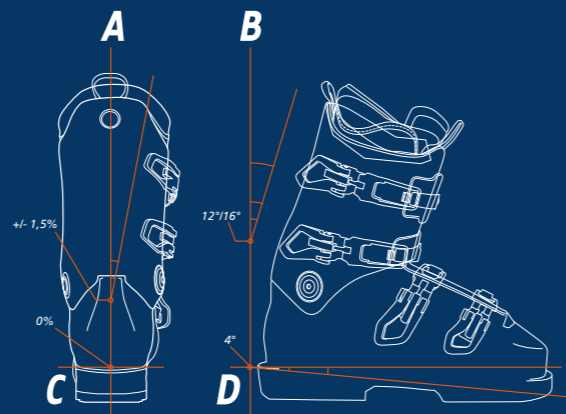

Precise soft tension fit

DUAL CORE

SANDWICH CONSTRUCTION

As you drive and flex into your boots, DUAL CORE actively compresses and expands - harnessing potential energy to deliver explosive power, snap and rebound.

Hard Plastic
ENERGY & POWER

NATURAL STANCE

A Cuff cant +/- 1,5°.

B Enhanced fore-aft balance, leverage 12° without spoiler and 16° with forward lean spoiler.

C Enhanced edge release, speed 0° degree sole cant.