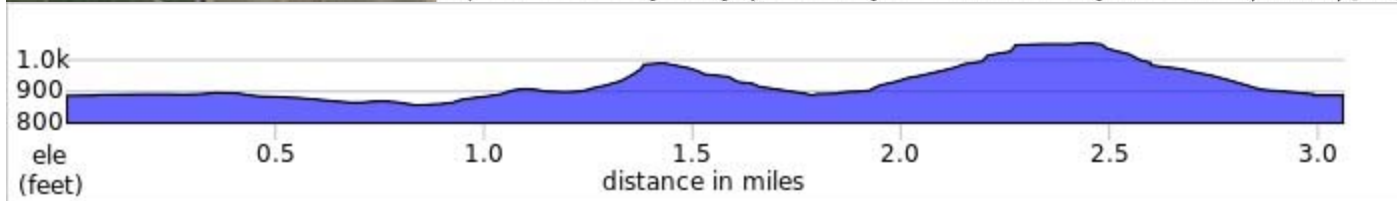

A Very Grape Run 5K 3.1 mi, +287 /-288 ft

Ride With GPS · <https://ridewithgps.com>