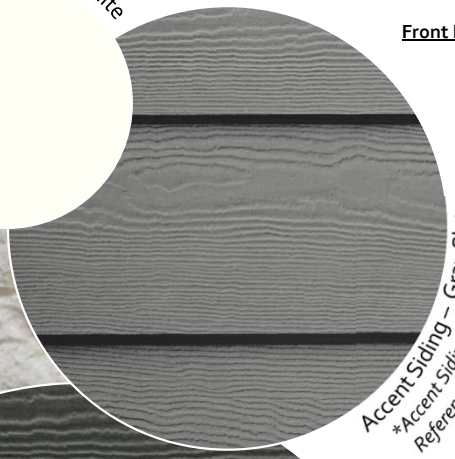

Home Path Financial  
Stepping Stone Homes

1025 3-00-024

Shingles – Estate Gray

Shutters = Black

# Laurel Fibercement

Stone – White Onyx

Trim - White

Accent Siding – Gray Slate  
\*Accent Siding may be vertical  
Reference Plan for Accent Style

Garage Door - White

Front Door – SW2812 Rookwood Jade

Main Siding – Iron Gray

Shingles: Owens Corning *Estate Gray*  
Main Siding: James Hardie *Iron Gray*  
Accent Siding Color\*: James Hardie *Gray Slate*  
Stone: Prestige Midwest Dimensional *White Onyx*  
Trim: James Hardie to match Mastic *White*  
Garage Door: C.H.I. *White*  
Front Door: SW2812 *Rookwood Jade*  
Shutters: Mastic *Black*

**Options to be added:**  
Fibercement Siding

**COLOR DISCLAIMER:**  
Actual colors may vary. This is due to the fact that every computer monitor has a different capability to display colors, printers print slightly differently, and that everyone sees these colors differently. We try to edit our photos to show the samples as life-like as possible, but please understand the actual color may vary slightly from your monitor. We cannot guarantee that the color you see accurately portrays the true color of the product.