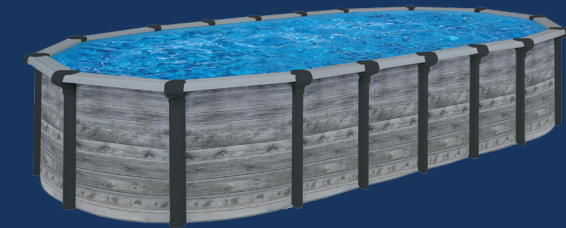

NBS OVALS

Available sizes

Hollywood wall shown

8'x16' 10'x21' 12'x18' 12'x24' 16'x26' 16'x32' 18'x33'
18'x38' 18'x44'