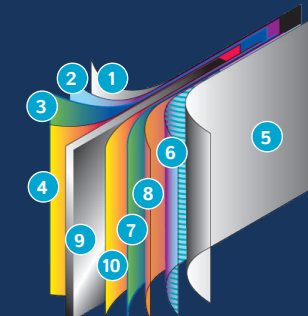

## NBS OVALS

Available sizes

Hollywood wall shown

8'x16' 10'x21' 12'x18' 12'x24' 16'x26' 16'x32' 18'x33'  
18'x38' 18'x44'

## STEEL WALL COMPONENTS

1. Plasticized SP coating
2. Molten zinc coat
3. Primer coat
4. Application of an alkaline solution to cleanse the oxides
5. Ultra-resistant polymer
6. Heat-hardened inlay
7. Primer coat
8. Chromate anti-rust coat
9. Steel wall core
10. Application of an alkaline solution to cleanse the oxides