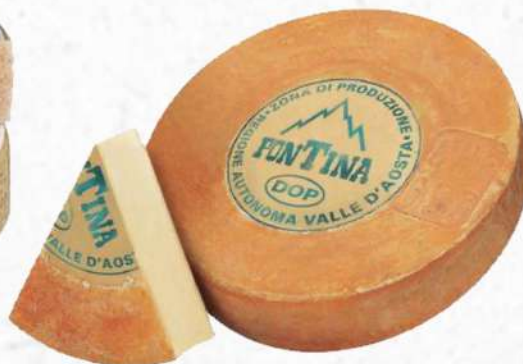

**MONTE
VERONESE**
FORMAGGIO DOP

INFORMATION

BRONTOLON Lactose free cheese	
SIZE 	20 LBS
ORIGIN 	ITALY 
#007816	

INFORMATION

Monte Veronese Dop D'allevo	
SIZE 	20 LBS
ORIGIN 	ITALY 
#007810	

INFORMATION

Monte Veronese Dop D'allevo Di Malga	
SIZE 	19 LBS
ORIGIN 	ITALY 
#007811	

OUR PRODUCTS

INFORMATION

Piave DOP Vecchio 10 Months Aged	
SIZE 	13 LBS
ORIGIN 	ITALY 
#007800	

INFORMATION

Fontal Cheese (Quarter Wheel)	
SIZE 	7 LBS
ORIGIN 	ITALY 
#007850	

INFORMATION

Piave DOP Mezzano 06 Months Aged	
SIZE 	13 LBS
ORIGIN 	ITALY 
#007803	

INFORMATION

Piave DOP Stravecchio 12 Months Aged	
SIZE 	13 LBS
ORIGIN 	ITALY 
#007799	

INFORMATION

Latteria Fontina Val Aosta DOP	
SIZE 	19 LBS
ORIGIN 	ITALY 
#007820	

Locatelli

INFORMATION

Locatelli Pecorino Romano Whole Wheel

SIZE	60 LBS
ORIGIN	ITALY
#010300	

INFORMATION

Locatelli Pecorino Romano Quarter

SIZE	15 LBS
ORIGIN	ITALY
#010305	

OUR PRODUCTS

INFORMATION

Locatelli Pecorino Romano Wedge	
SIZE 	7 OZ
ORIGIN 	ITALY 
#005699	