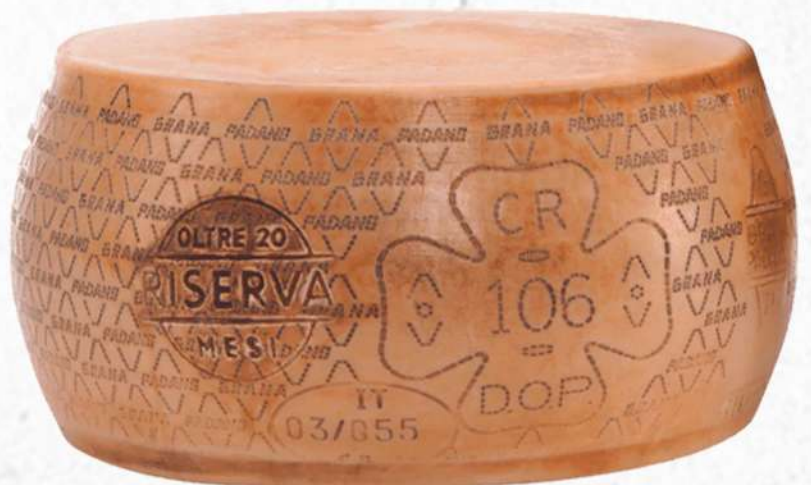

Parmigiano Reggiano 24 Mesi	
SIZE 	8.8 OZ
ORIGIN 	ITALY 
#000067	

INFORMATION

Grana Padano Wedge	
SIZE 	7 OZ
ORIGIN 	ITALY 
#001303	

INFORMATION

Sanniti Grana Padano Quarter Wheel	
SIZE 	18 LBS
ORIGIN 	ITALY 
#003350	

INFORMATION

Sanniti Grana Padano Aged Cheese Wheel	
SIZE 	84 LBS
ORIGIN 	ITALY 
#003300	

INFORMATION

Auricchio Mini
Salami Shaped
Provolone Rope

SIZE	11 OZ
ORIGIN	ITALY
#005681	

INFORMATION

Auricchio Provolone
Ball and Rope