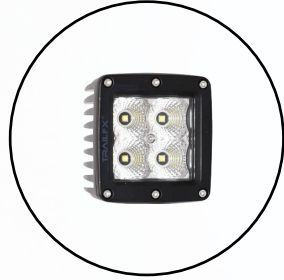

RACK ET ACCESSOIRES