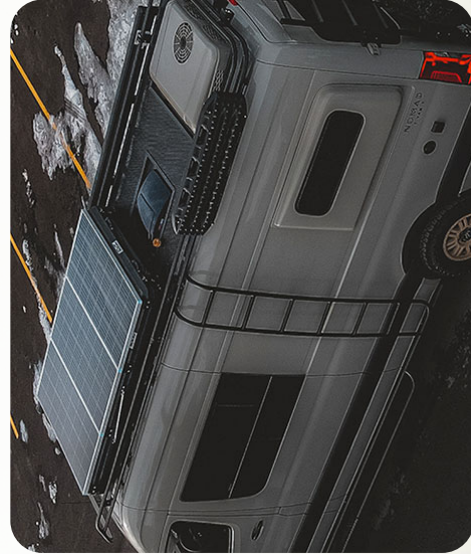

B. ALUMINESS ROOF RACK

B. ALUMINESS-SIDE LADDER

B4. LR MERCEDES
SPRINTER
B5. HR MERCEDES
SPRINTER
-High Clearance