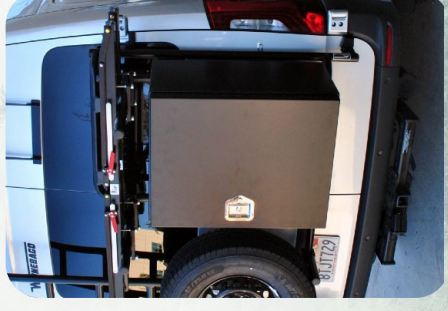

E7. ALUMINUM REAR DOOR BASE UNIT + HORIZONTAL BIKE RACK
- Passenger Side