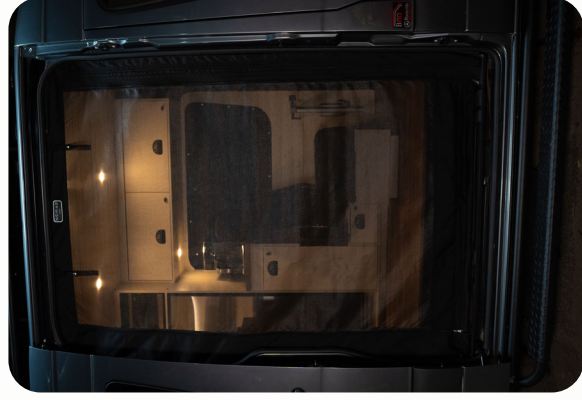

PORTES MOUSTIQUAIRES

Nos portes moustiquaires sont maintenant certifiées anti-brûlots!

H4. Laterale

Fermeture éclair et système de pinces pour attacher le moustiquaire une fois roulé