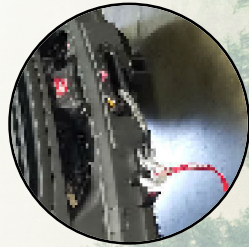

C10. Custom NV Bracket Kit

RACK ET ACCESSOIRES

D1. ALUMINESS-BAJA FRONT BUMPER

D2.2. BRUSH GUARD/LIGHT BAR

-w/out front light plate

D2. WARN WINCH VR12-S

- Vehicle Mounted
- Vehicle Recovery Winch
- 12 Volt Electric
- 12000 Pound Line Pull Capacity
- 90 Foot Synthetic Rope
- Hawse Fairlead
- Wired Remote
- Planetary Gear Drive