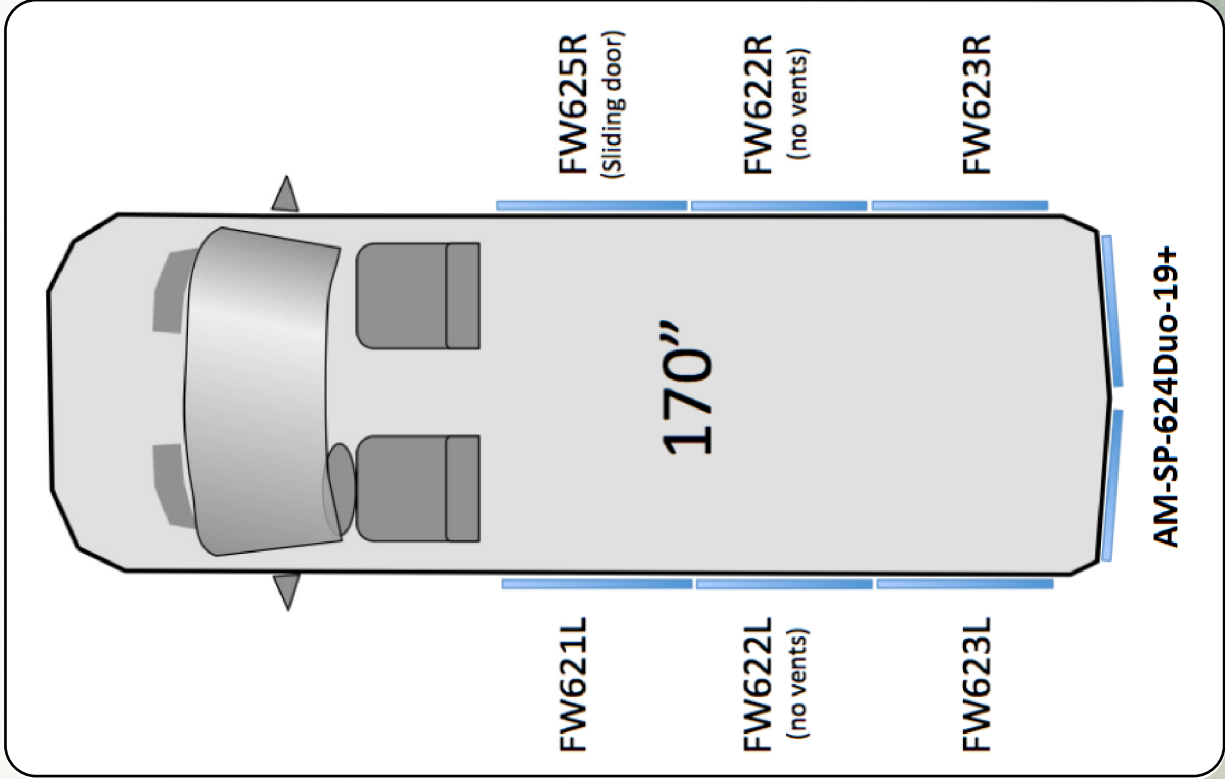

MERCEDES SPRINTER 170" WINDOWS