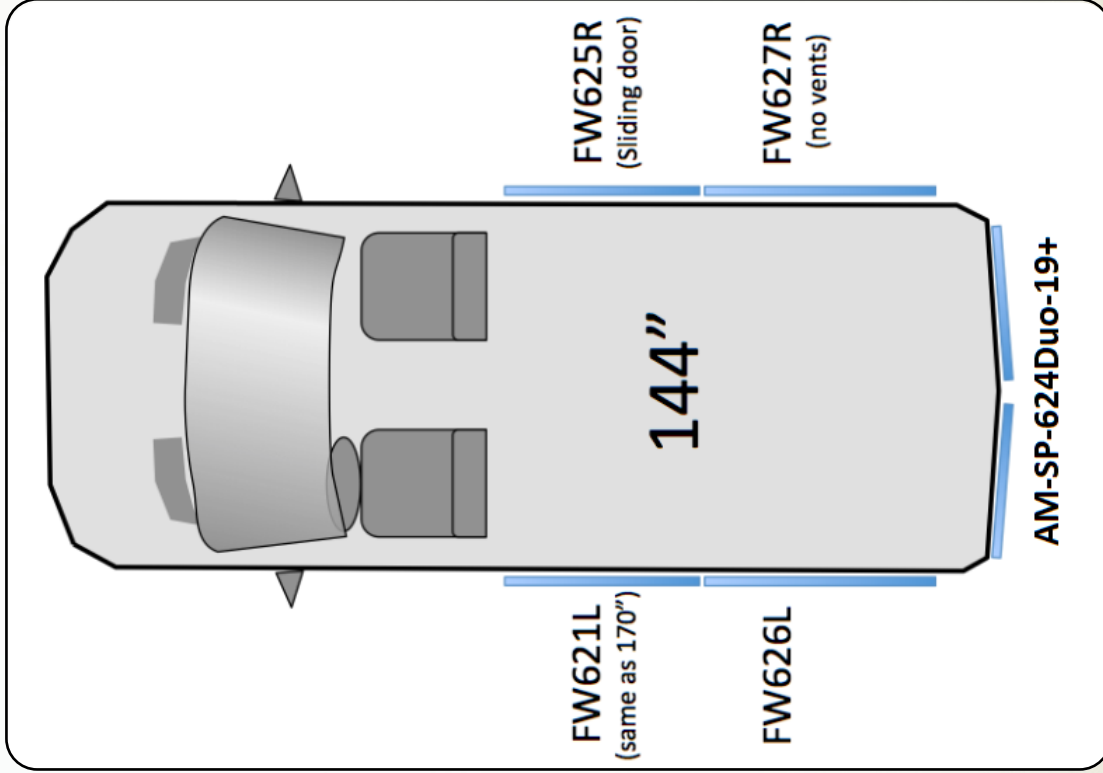

MERCEDES SPRINTER 144" WINDOWS