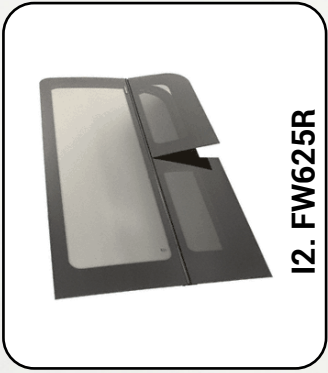

MERCEDES SPRINTER 170" WINDOWS