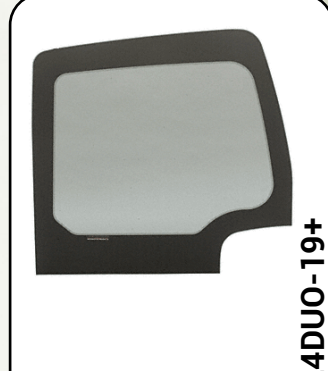

MERCEDES SPRINTER 144" WINDOWS