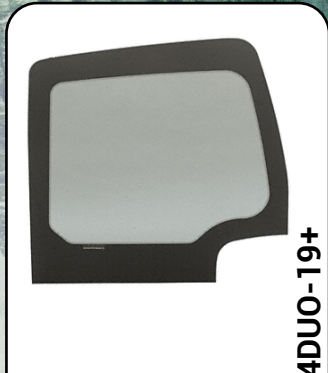

MERCEDES SPRINTER 170" WINDOWS