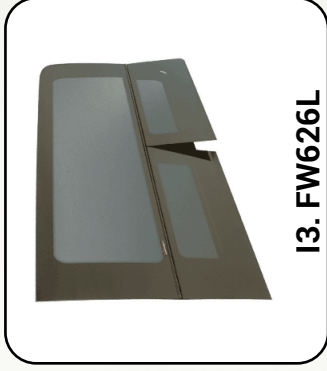

MERCEDES SPRINTER 144" WINDOWS