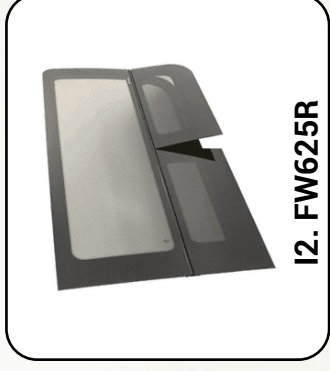

MERCEDES SPRINTER 144" WINDOWS