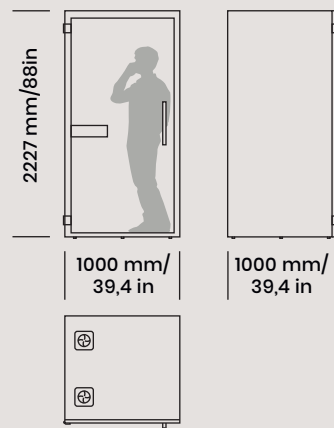

Room for everyone

CHATBOX

A space to focus on your own or make uninterrupted phone calls.