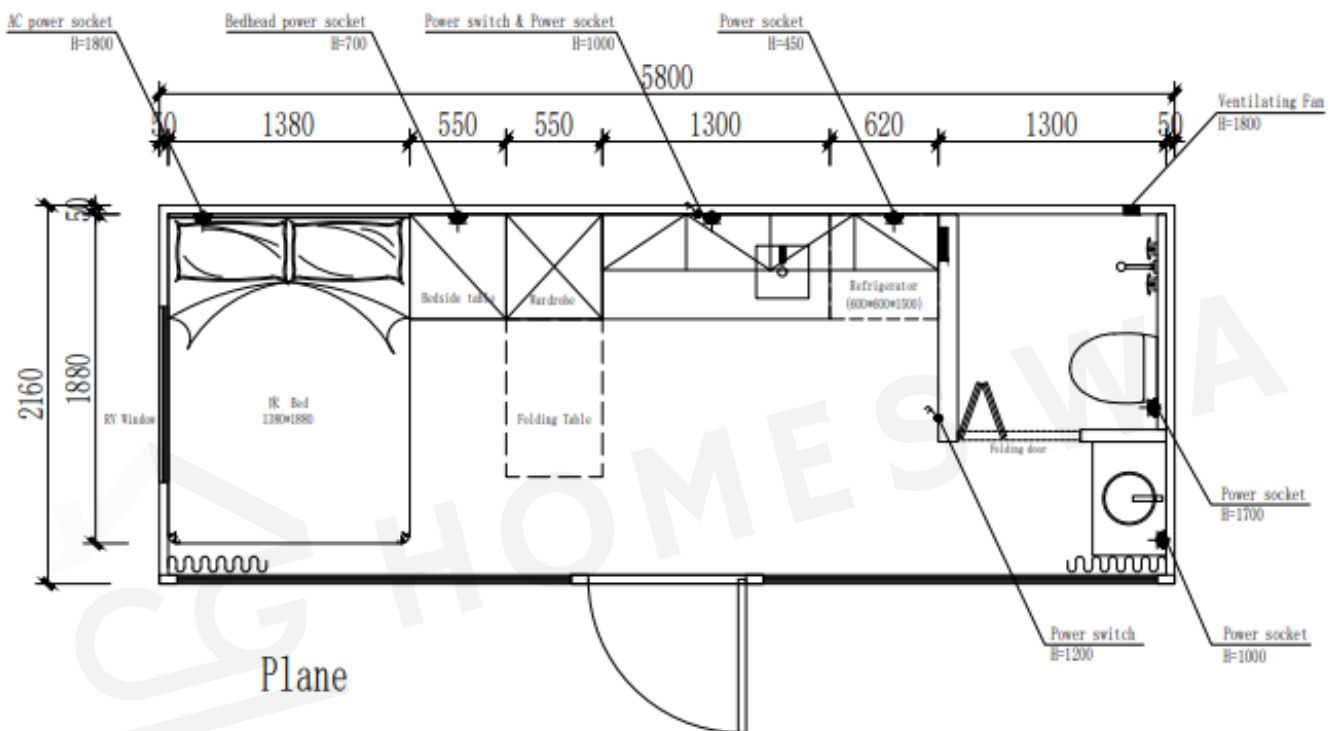

INFINITY SERIES

The Infinity (L)

Terms & conditions of purchase apply. Please contact us for details.