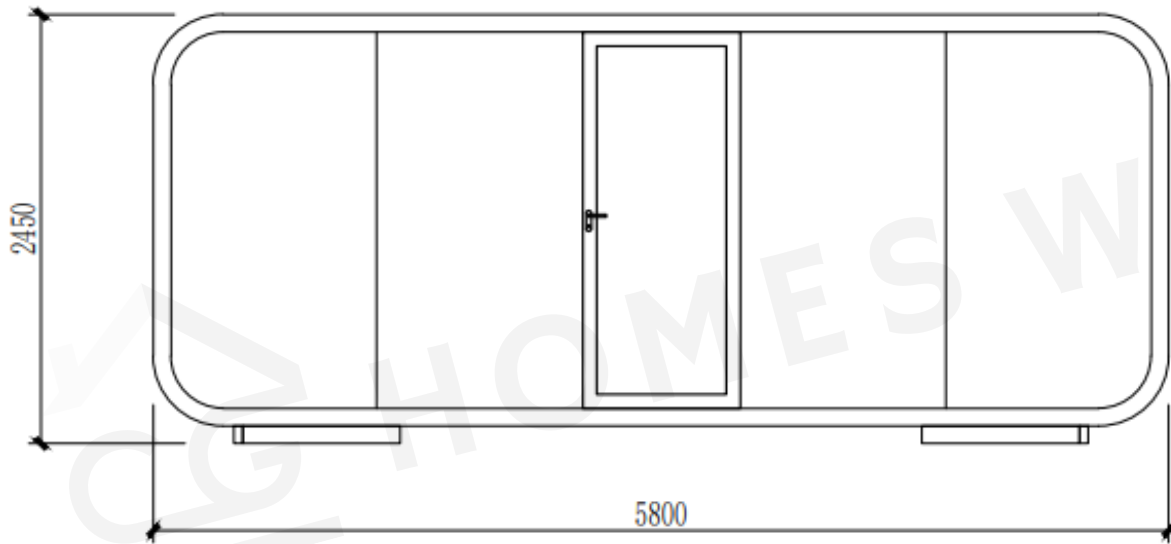

INFINITY SERIES

The Infinity (L)

Terms & conditions of purchase apply. Please contact us for details.