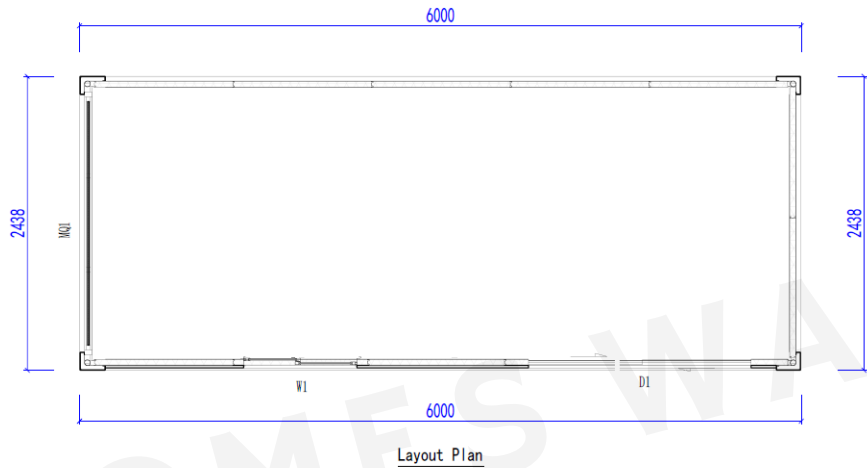

THE LUNA

Terms & conditions of purchase apply. Please contact us for details.