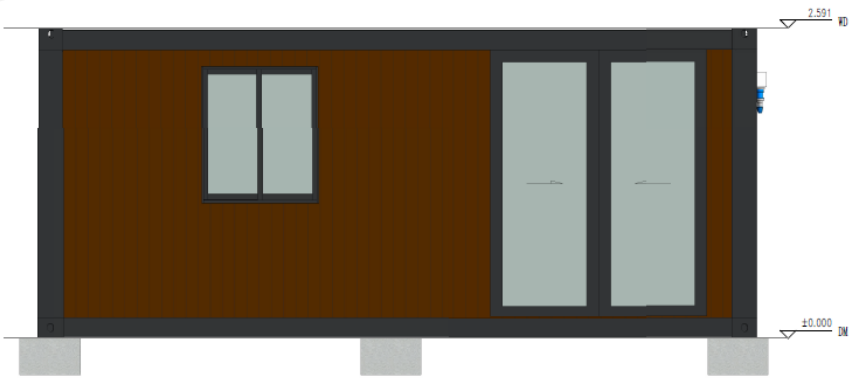

THE LUNA

Terms & conditions of purchase apply. Please contact us for details.