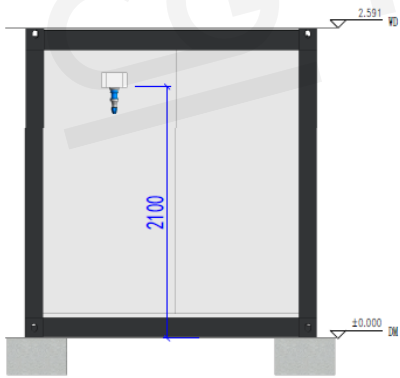

THE LUNA

Terms & conditions of purchase apply. Please contact us for details.