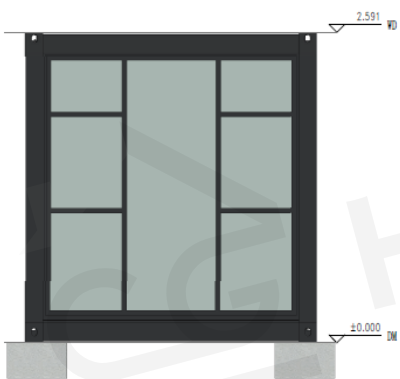

THE LUNA

Terms & conditions of purchase apply. Please contact us for details.