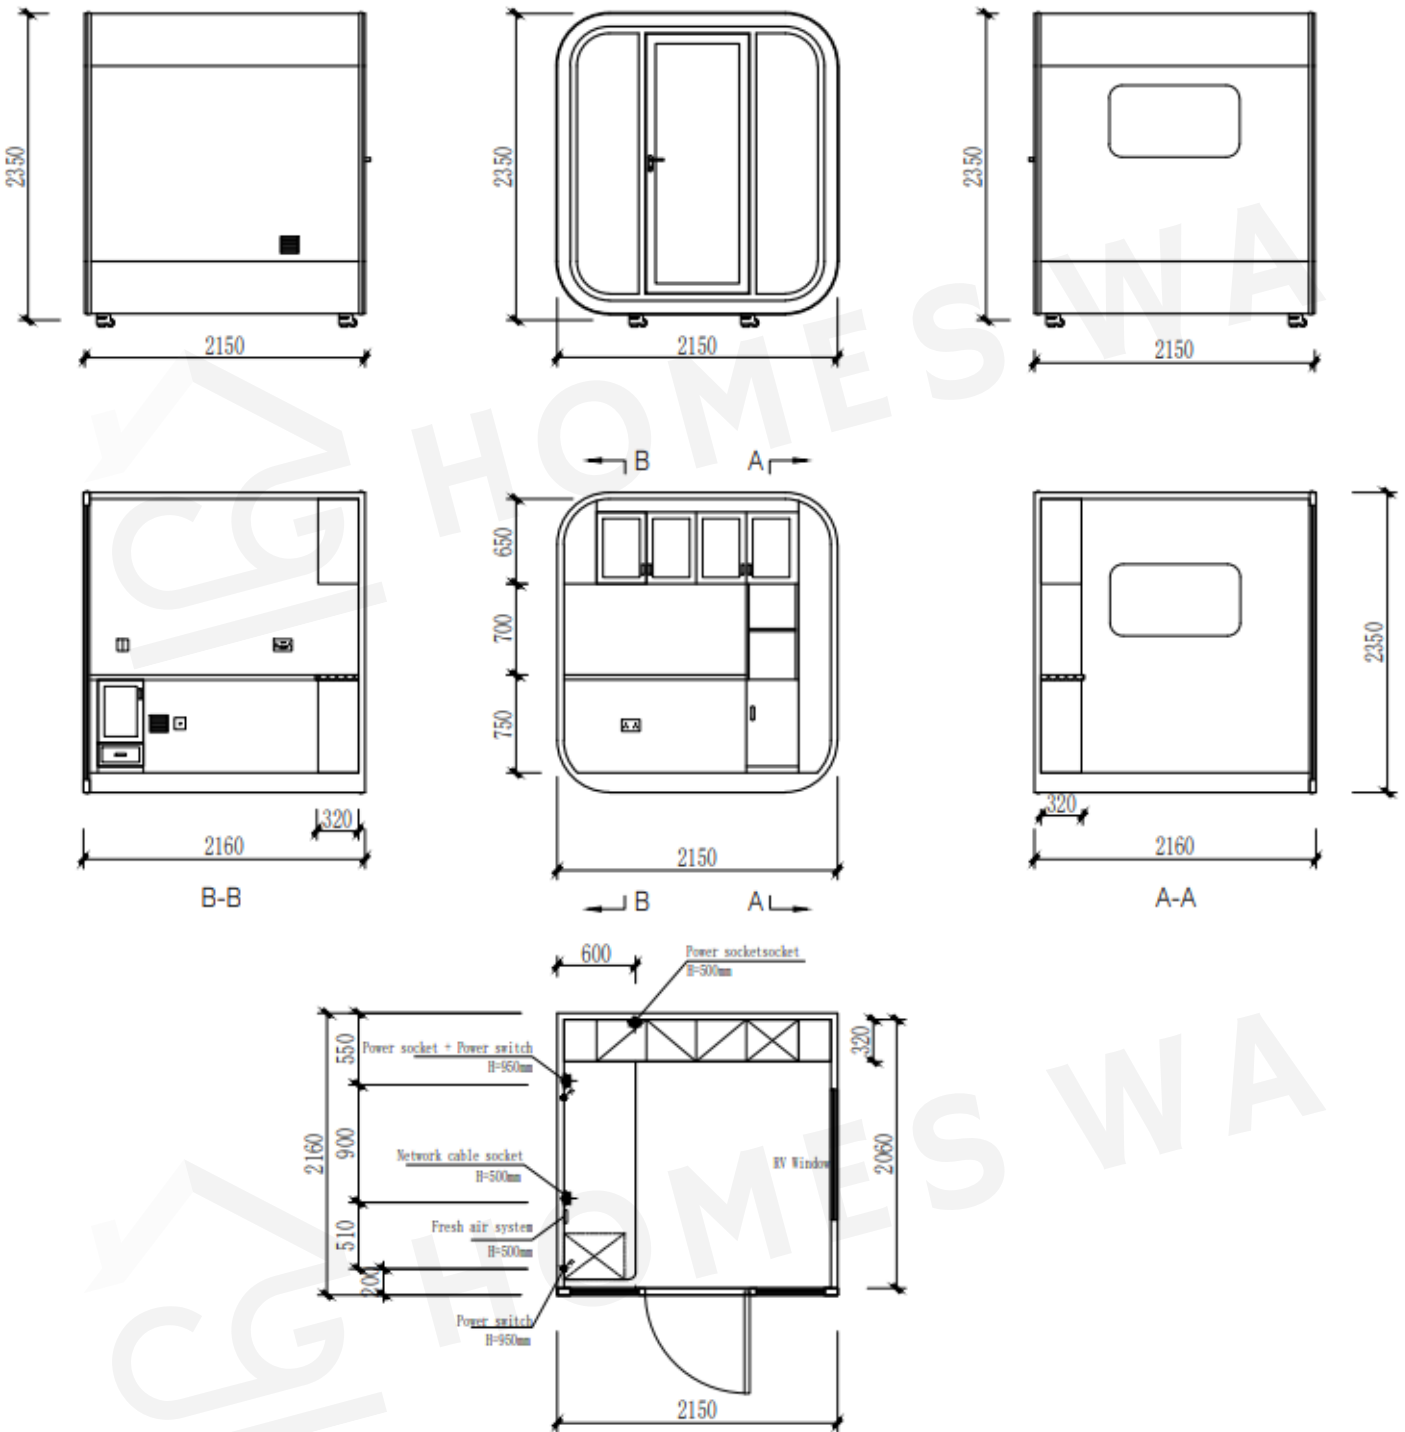

MINI SERIES

Mini (XS)

Terms & conditions of purchase apply. Please contact us for details.