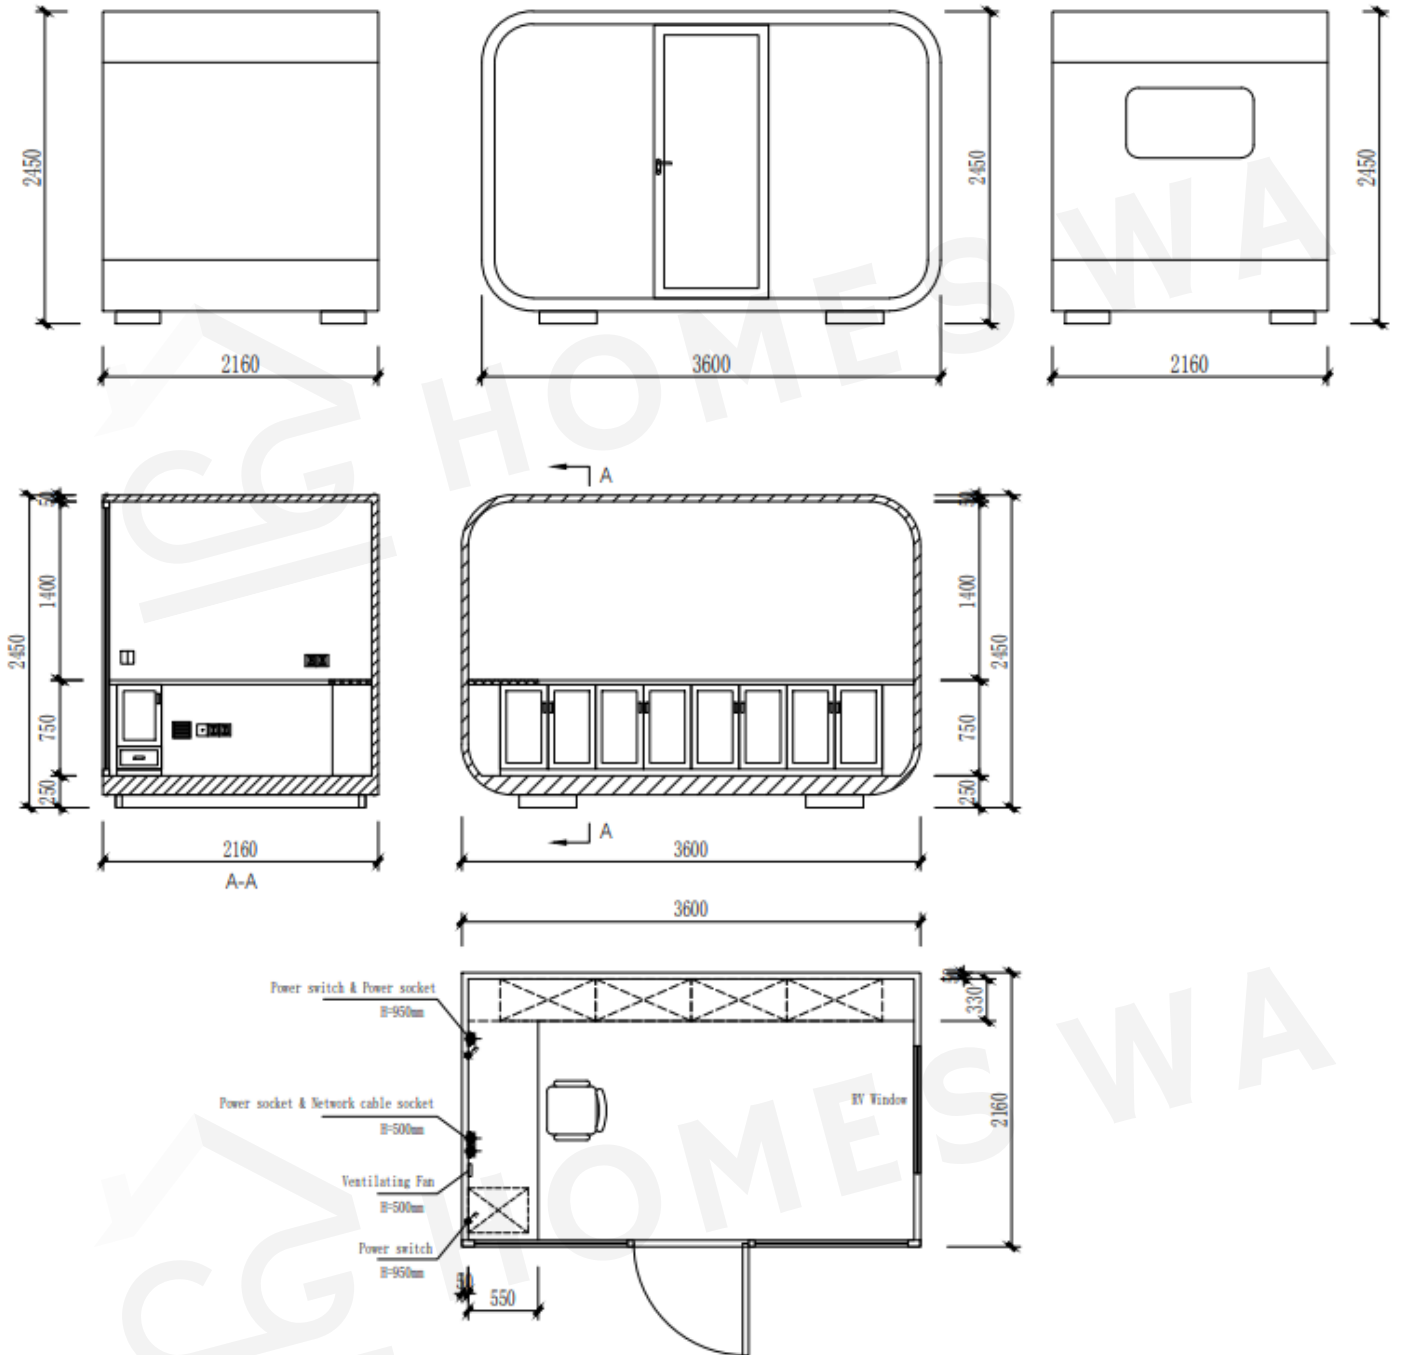

MINI SERIES

Mini (M)

Terms & conditions of purchase apply. Please contact us for details.