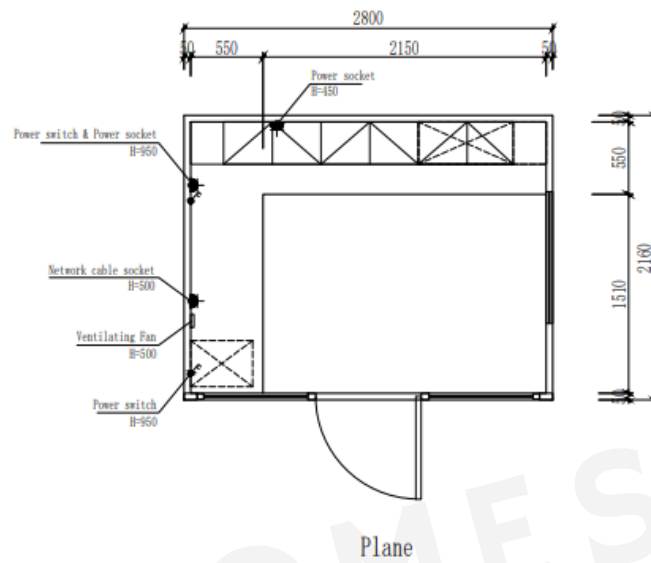

MINI SERIES

Mini (S)

Terms & conditions of purchase apply. Please contact us for details.