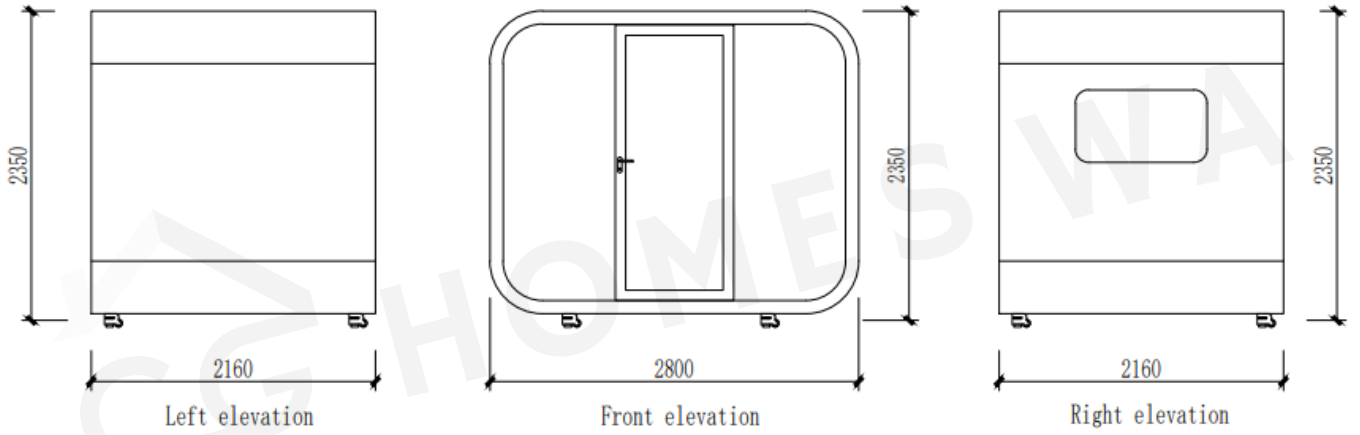

MINI SERIES

Mini (S)

Terms & conditions of purchase apply. Please contact us for details.