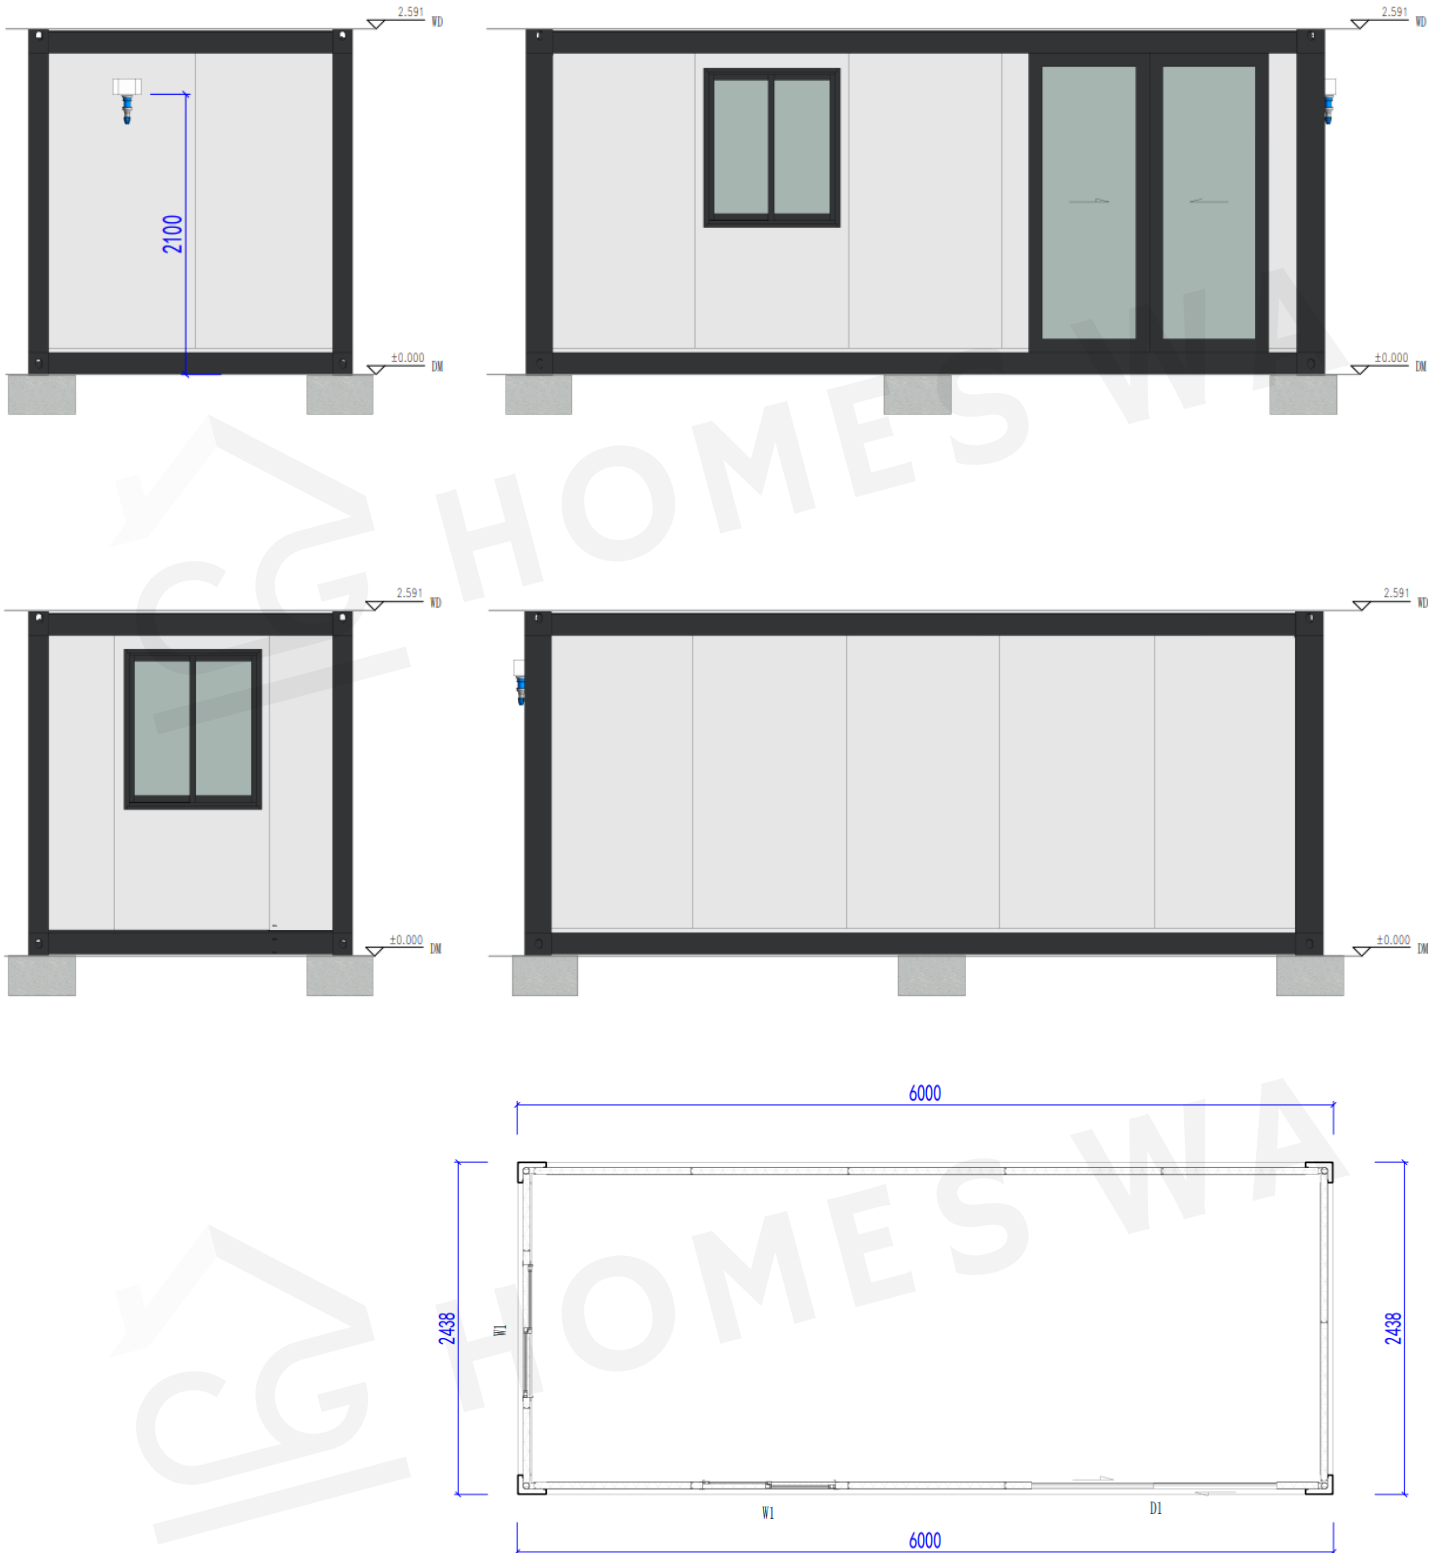

THE NOVA

Terms & conditions of purchase apply. Please contact us for details.