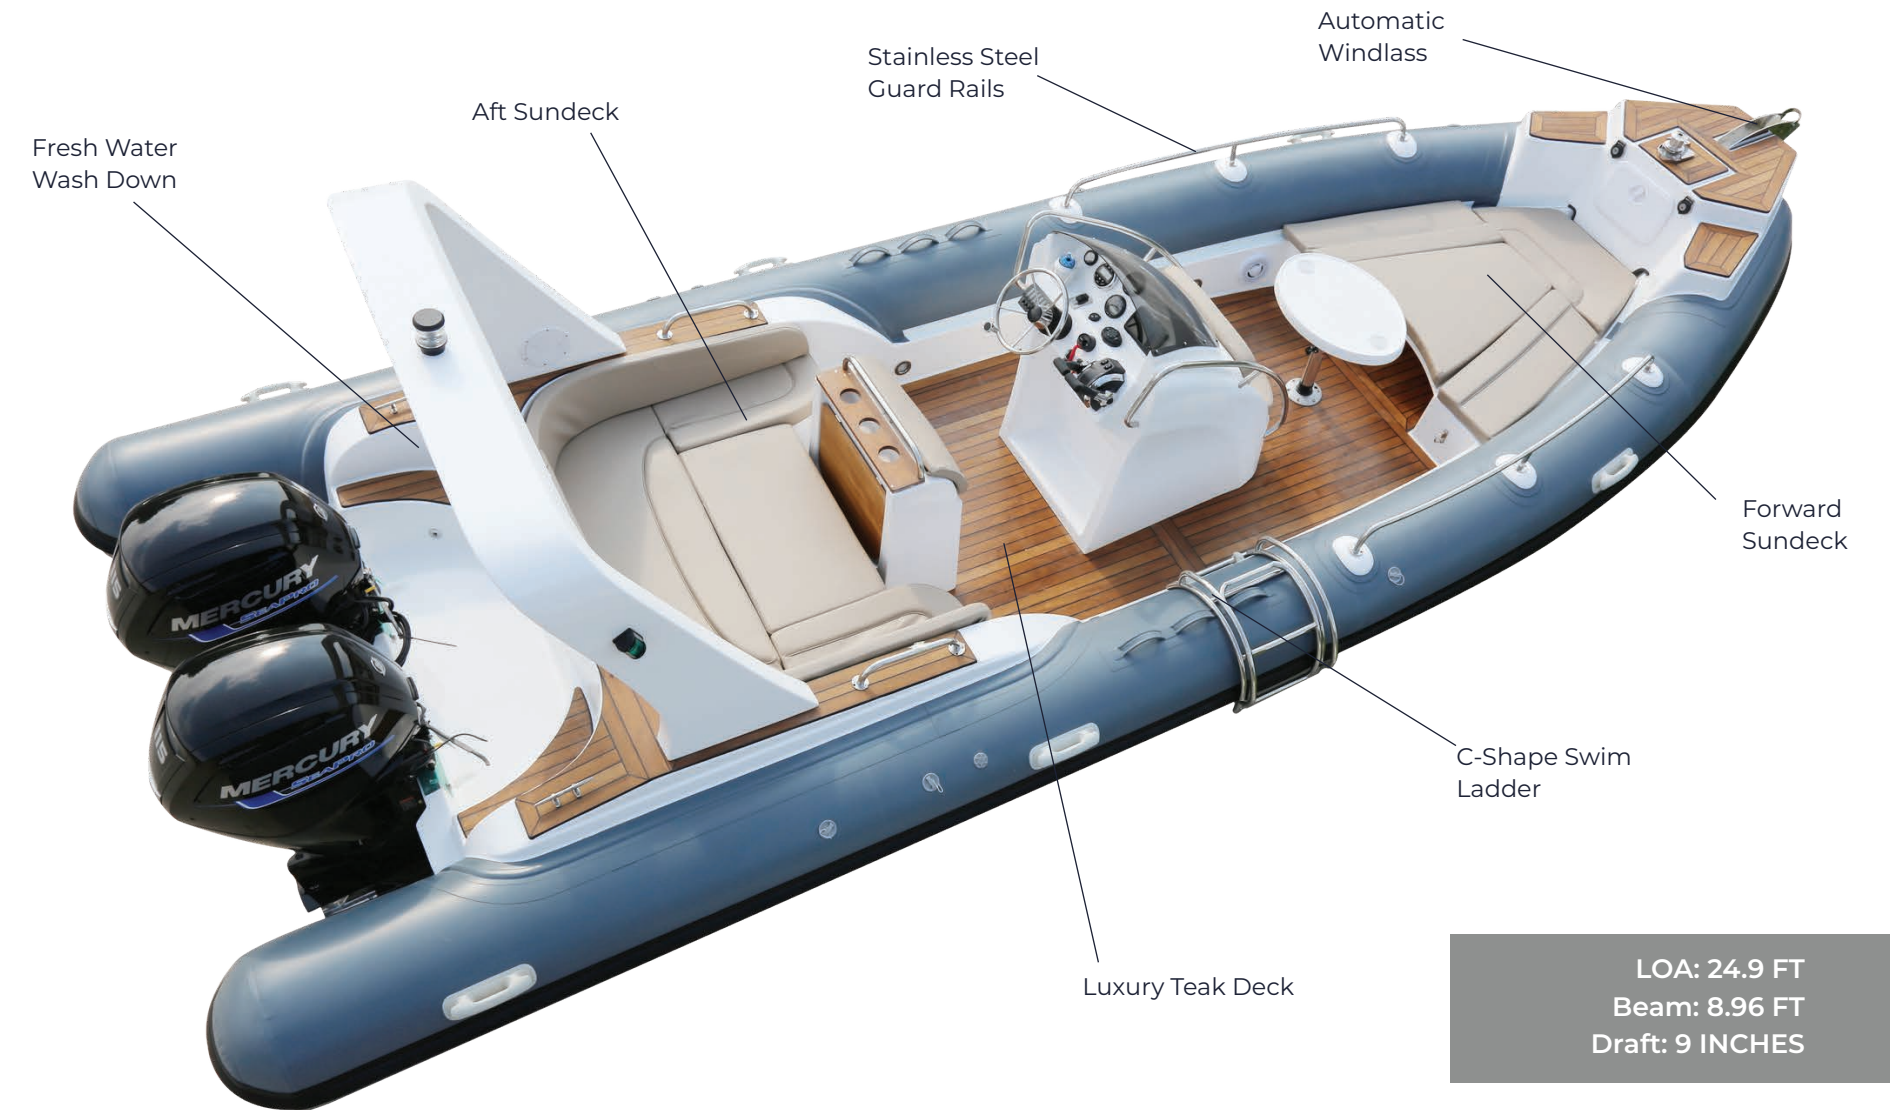

FEATURES

- Deep-V fiberglass hull with transom extensions, bow towing eye, and self-bailing cockpit
- Heavy-duty French Orca tube
- Automatic Windlass with anchor locker and bow locker compartment
- Bow step plate with two cleats
- Steering console, windshield, handrail and leaning post with fold-up table
- Forward and aft seating with insert bed cushion and table
- U-form rear seat with two side lockers, premium style cushions
- LED cabin lights and sound system
- Hydraulic steering system
- Built-in fuel system with 60 gallon tank
- Optional 23 gallon fresh water shower/wash down
- Single power plant option of up to 250 HP or enjoy the maneuverability of Twin 115 HP engines

STANDARD ACCESSORIES

French Orca Tube	Repair Kit
Center or Right Console	Forward / Aft Seating
LED Deck Lights	VHF Radio
Bluetooth Stereo	Helm Pedestal
Navigation	Fiberglass Arch with Navigation Lights
Hydraulic Steering System	Stainless Steel C Shape Ladder
Standard Cushions	Compass
Fiberglass Table	Built-in Fuel Tank
Electric Air Pump with Battery	Bilge Pump and Switch
Oars	Stainless Steel Guardrails.
Foot Pump	
100A Battery and Battery Box	

OPTIONS

Trailer	Bimini Sunshade
Teak Deck	Luxury One Tone Cushions
Faux Teak Deck	Luxury Two Tone Cushions
Electric Anchor	Luxury Diamond Stitch Cushions
Shower System with 23 Gallon Water Tank	
Forward and Aft Sundeck	
Underwater Stern Lights	
Stainless Steel Anchor Chain	
FRP Step Ends	
Boat Cover	

Hull Color Options:
Black
White

Orca Tube Color Options:
Neptune Grey
Arctic Grey
Black
Black/White

Standard Cushion Options:
Black
Taupe
Light Grey
Deep Blue
White

Optional Luxury Two Tone:
Black / Red
Taupe / White
Light Grey / White
Deep Blue / White