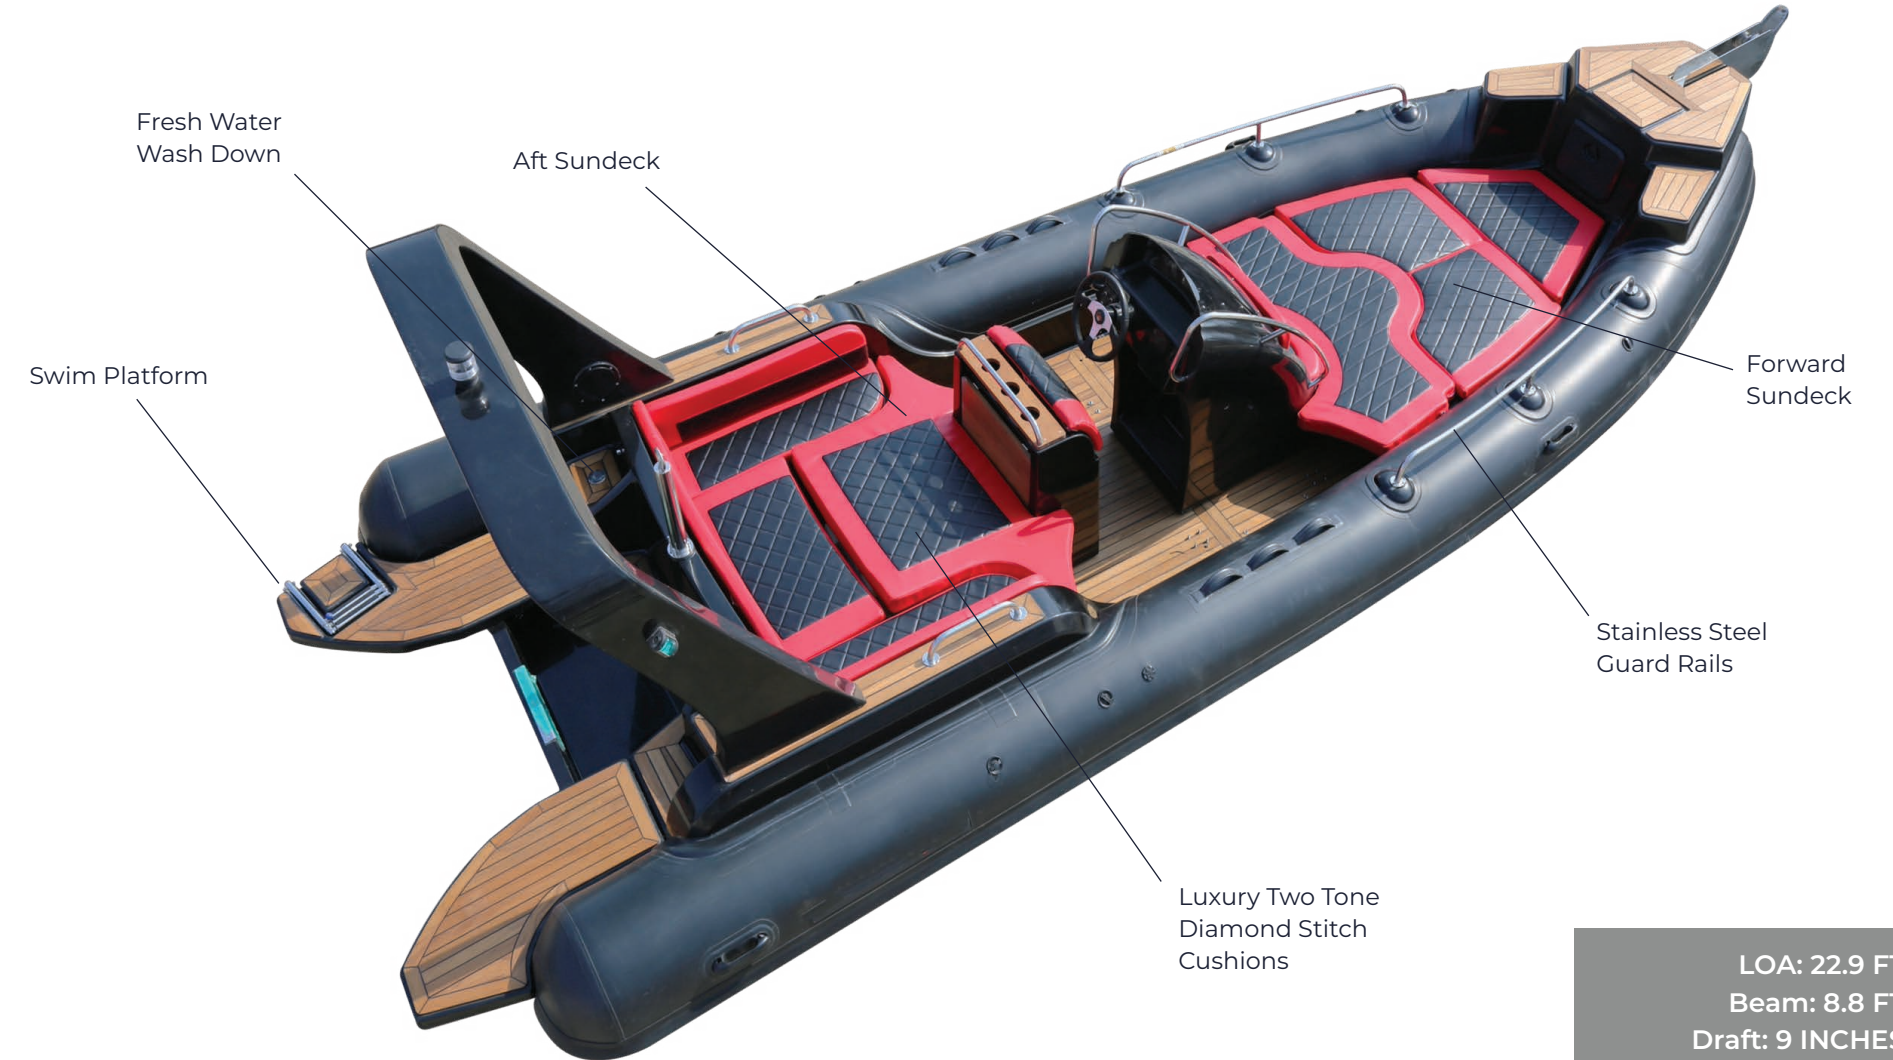

AF 230

FEATURES

- Deep-V fiberglass hull with transom extensions, bow towing eye and self-bailing cockpit
- Heavy-duty French Orca tube
- Automatic Windlass with anchor locker and bow locker compartment
- Bow step plate with two cleats
- Steering console, windshield, handrail and leaning post with fold up table
- Forward seating with insert bed cushion and table
- U-form rear seat with two side lockers, premium style cushions
- LED cabin lights and sound system
- Hydraulic steering system
- Built-in fuel system with 60 gallon tank
- Optional 23 gallon fresh water shower/wash down
- Single power plant option of up to 200 HP

STANDARD ACCESSORIES

French Orca Tube	Repair Kit
Center or Right Console	Forward / Aft Seating
LED Deck Lights	VHF Radio
Bluetooth Stereo	Helm Pedestal
Navigation	Fiberglass Arch with Navigation Lights
Hydraulic Steering System	Stainless Steel C Shape Ladder
Standard Cushions	Built-in Fuel Tank
Fiberglass Table	Bilge Pump and Switch
Electric Air Pump with Battery	Stainless Steel Guardrails.
Oars	
Foot Pump	
100A Battery and Battery Box	

OPTIONS

Trailer	Boat Cover
Swim Platform	Bimini Sunshade
Teak Deck	Luxury One Tone Cushions
Faux Teak Deck	Luxury Two Tone Cushions
Electric Anchor	Luxury Diamond Stitch Cushions
Shower System with 23 Gallon Water Tank	
Forward and Aft Sundeck	
Underwater Stern Lights	
Stainless Steel Anchor Chain	
FRP Step Ends	

LOA: 22.9 FT
Beam: 8.8 FT
Draft: 9 INCHES

Hull Color Options:
Black
White

Orca Tube Color Options:
Neptune Grey
Arctic Grey
Black
Black/White

Standard Cushion Options:
Black
Taupe
Light Grey
Deep Blue
White

Optional Luxury Two Tone:
Black/Red
Taupe / White
Light Grey / White
Deep Blue /White