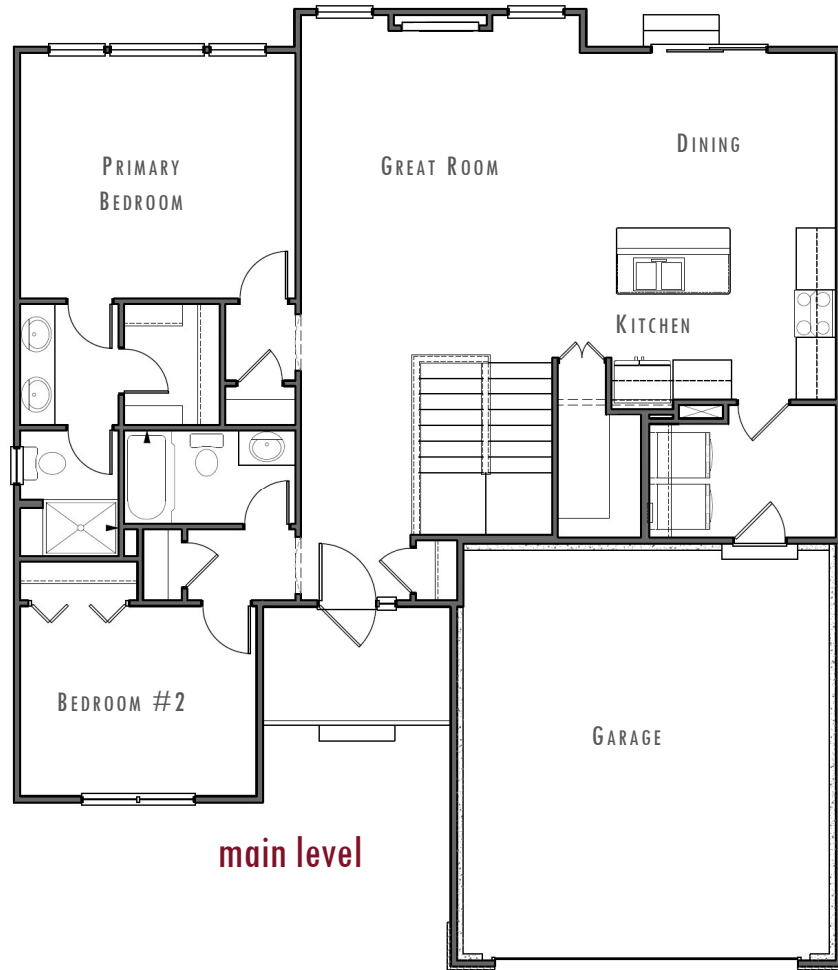

1,409
square feet

2 
bedrooms

2 
bathrooms

2 
car garage

main level

FARMHOUSE

TRADITIONAL

COLONIAL