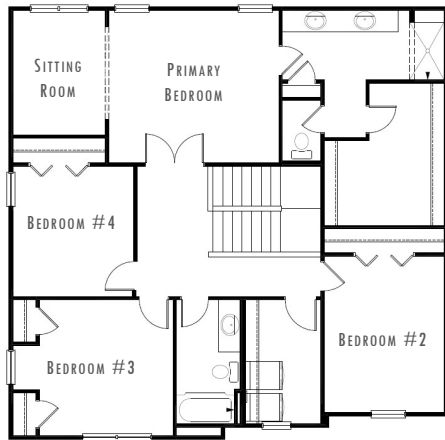

R⁴

THE RUBY 4

upper level

main level

FARMHOUSE

MODERN PRAIRIE

TRADITIONAL

2,428 square feet

4 bedrooms

2.5 bathrooms

3 car garage

RICHLAND HOMES buildrichland.net

Jill Marie Bartling – 402-215-6715 BERKSHIRE HATHAWAY HOMESERVICES | AMBASSADOR REAL ESTATE

These plans and elevations are architectural concepts only. Actual floor plans may differ. Richland Homes, LLC reserves the right to make modifications to plans and change price without notification. No reproduction or other use of these plans can be made without the express written consent of Richland Homes, LLC.