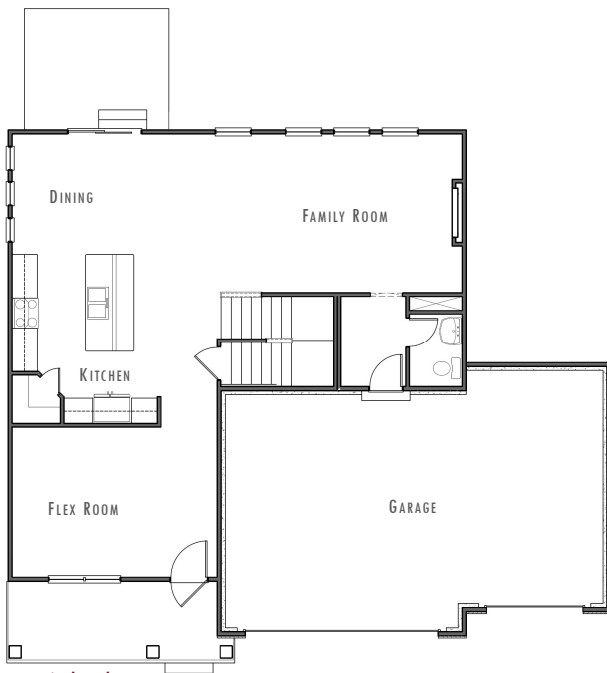

R⁴

THE RUBY 4

upper level

main level

FARMHOUSE

MODERN PRAIRIE

TRADITIONAL

2,428 square feet

4 bedrooms

2.5 bathrooms

3 car garage

RICHLAND HOMES buildrichland.net

Jill Marie Bartling – 402-215-6715 BERKSHIRE HATHAWAY HOMESERVICES | AMBASSADOR REAL ESTATE

These plans and elevations are architectural concepts only. Actual floor plans may differ. Richland Homes, LLC reserves the right to make modifications to plans and change price without notification. No reproduction or other use of these plans can be made without the express written consent of Richland Homes, LLC.