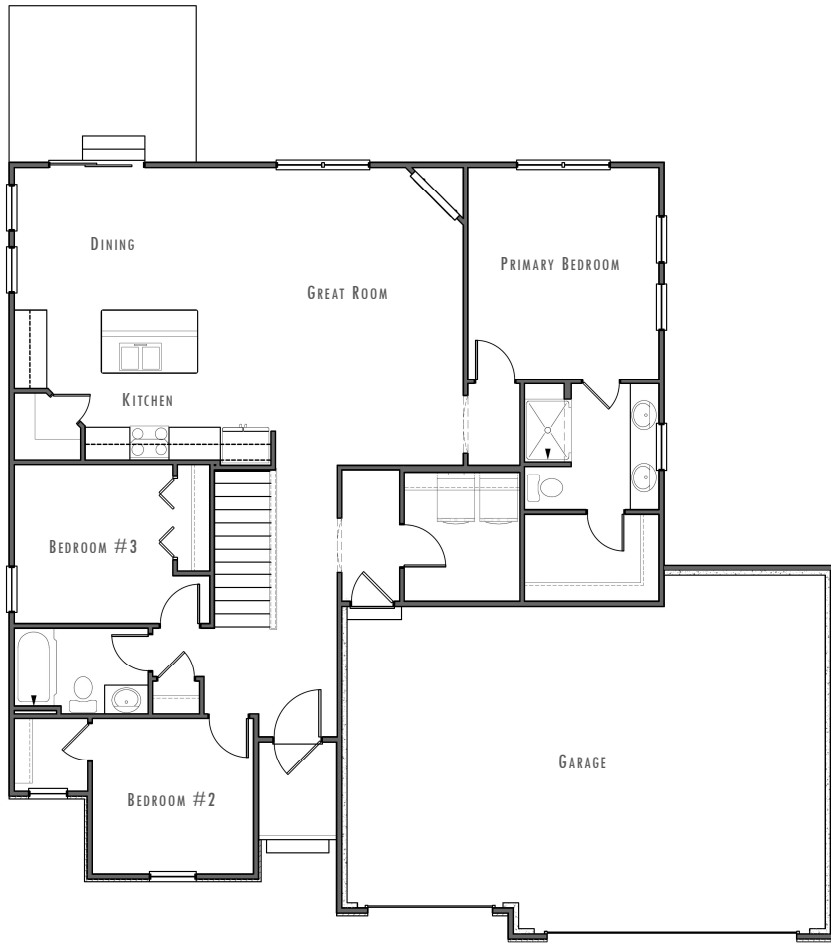

T

THE TURQUOISE

FARMHOUSE

CLASSIC URBAN

TRADITIONAL

CRAFTSMAN

1,473 square feet

3 bedrooms