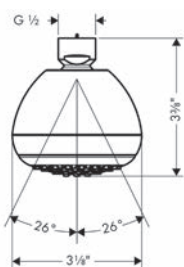

**Croma Showerhead E 75 1-Jet,
1.5 GPM**

- 55 no-clog spray channels
- Spray modes: Full
- Flow: 1.5 GPM (5.7 L/Min)

chrome	06498000	55
brushed nickel	06498820	70