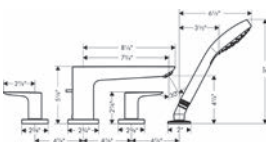

#### Required Parts

- Rough, 4-Hole Roman Tub Set

06646000

399