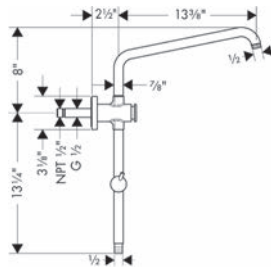

**Croma SAM Set Plus without Shower Components**

- The adjustable handshower holder on this model should not be used with a handshower with a spray face larger than 125 mm (5") in diameter
- Suitable for shower and tub/shower installations
- Locking push-button diverts flow to handshower
- Does not include: Showerhead and handshower