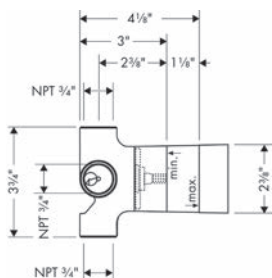

Rough, Quattro 3-Way Diverter, 3/4"

- 1 inlet, 3 outlets
- 3/4" NPT
- Requires volume control
- Flow: 17 GPM (65.0 L/Min)
- Ceramic cartridge

Alternate Version

- Rough, Quattro Green 3-Way Diverter (no shared function), 3/4"

15930181 265