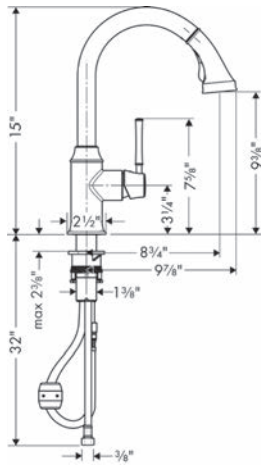

Kitchen

Talis C

Talis C HighArc Kitchen Faucet, 2-Spray Pull-Down, 1.75 GPM

- Swivel range 150°
- Aerated and needle spray
- Locking spray diverter (reverts to default spray mode upon valve closing)
- MagFit magnetic sprayhead docking
- Single-hole installation
- Flow: 1.75 GPM (6.6 L/Min)
- Ceramic cartridge
- 3/8" connections
- Integrated double backflow prevention

Includes

- Base Plate for Single-Hole Kitchen Faucets, 10" (# 14019XXX)

Finish	Part No.	List $
chrome	04215000	620
steel optic	04215800	787
polished nickel	04215830	756
rubbed bronze	04215920	787
brushed gold optic*	04215250	787