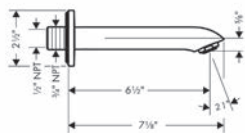

- 1/2" NPT
- 90° ceramic valves

06646000

399

**Metris Tub Spout**

- Solid brass
- Includes: 1/2" female and 3/4" male adaptor

- chrome
- brushed nickel

- 31494001
- 31494821

- 174
- 221