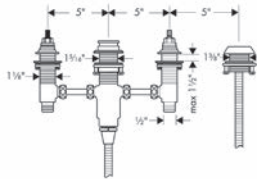

- 1/2" NPT
- 90° ceramic valves

06646000

399

**Metris Tub Spout**

- Solid brass
- Includes: 1/2" female and 3/4" male adaptor

- chrome
- brushed nickel

- 31494001
- 31494821

- 174
- 221