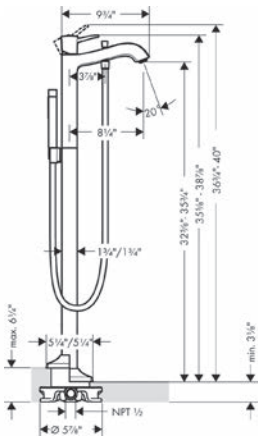

Metropol Classic

Bath

Metropol Classic Freestanding Tub Filler Trim with 1.75 GPM Handshower

- Flow: 5.44 GPM (20.6 L/Min)
- Ceramic cartridge
- Integrated double backflow prevention

Includes

- Baton Handshower 2-Jet, 1.75 GPM (# 04486XXX)
- Techniflex Hose with Cylindrical Nut, 49" (# 28282XXX)

Required Parts

- Rough, Freestanding Tub Filler

Finish

Part No.

List $

chrome

31445001

2,104

brushed nickel

31445821

2,672