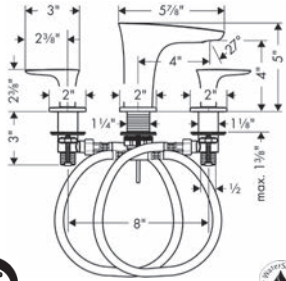

Faucets

PuraVida Widespread Faucet 110, 1.2 GPM

- Laminar spray
- Angle-adjustable spray
- Flow: 1.2 GPM (4.5 L/Min)
- 90° ceramic valves
- Does not include: Pop-up assembly

Finish	Part No.	List $
chrome	15073001	969
white/chrome	15073401	969