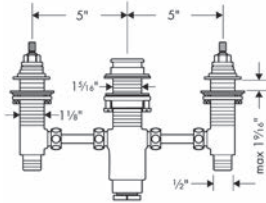

Rough, 3-Hole Roman Tub Set

- 1/2" NPT
- 90° ceramic valves

06607000

266