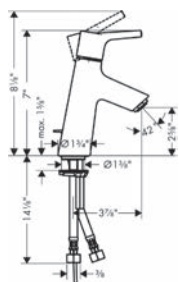

Faucets

Finish Part No. List $

Talis S Single-Hole Faucet 80 with Pop-Up Drain, 1.2 GPM

- Aerated spray
- Flow: 1.2 GPM (4.5 L/Min)
- Ceramic cartridge
- Includes pop-up drain

chrome
brushed nickel

72010001
72010821

233
296