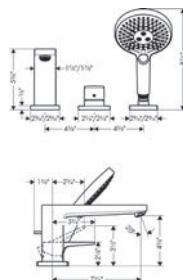

Metropol 3-Hole Roman Tub Set Trim with Lever Handle and 1.75 GPM Handshower

- Flow: 5.81 GPM (22 L/Min)
- Ceramic cartridge
- Integrated double backflow prevention

Includes

- Raindance Select S Handshower
- 120 3-Jet PowderRain, 1.75 GPM (# 26036XXX)

Required Parts

- Rough, 3-Hole Roman Tub Set with Single Handle

chrome 32556001 747
brushed nickel 32556821 949

13439181 266