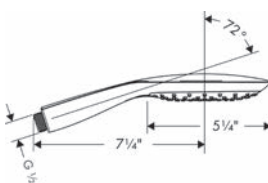

Raindance Select E Handshower 150 3-Jet, 2.5 GPM

- Select button for comfortable alternation of spray modes
- 81 no-clog spray channels
- Spray modes: RainAir, Mix, CaresseAir
- Flow: 2.5 GPM (9.5 L/Min)
- Fully-finished matching spray face

chrome 26550001 224
white/chrome 26550401 224
brushed nickel 26550821 284