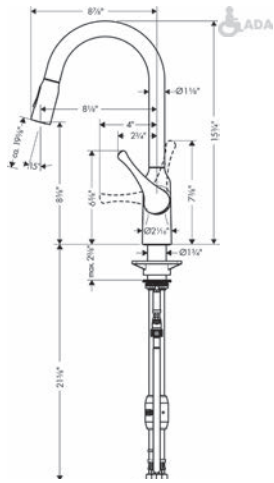

Kitchen

Allegro N

NEW

Allegro N HighArc Kitchen Faucet, 2-Spray Pull-Down, 1.75 GPM

- Swivel range 360°
- Laminar and needle spray
- Toggle spray diverter
- MagFit magnetic sprayhead docking
- Single-hole installation
- Flow: 1.75 GPM (6.6 L/Min)
- Ceramic cartridge
- 3/8" hoses
- Integrated double backflow prevention

Finish

Part No.

List $

chrome
steel optic

71843001
71843801

500
635

NEW