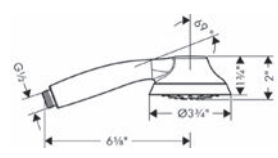

Handshower

NEW

Joleena Handshower 95 1-Jet, 1.75 GPM
· 42 no-clog spray channels
· Spray modes: Full
· Flow: 1.75 GPM (6.6 L/Min)
· Fully-finished matching spray face

Alternate Version
· Joleena Handshower 95 1-Jet, 1.5 GPM

chrome	04782000	109
matte black	04782670	138
brushed nickel	04782820	138
polished nickel	04782830	133