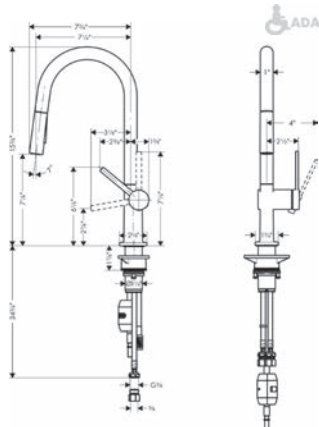

Talis N HighArc Kitchen Faucet, A-Style 2-Spray Pull-Down, 1.75 GPM

- Swivel range adjustable in 3 steps 60°, 110° or 150°
- Aerated and needle spray
- Toggle spray diverter
- Single-hole installation
- Flow: 1.75 GPM (6.6 L/Min)
- Ceramic cartridge
- 3/8" connections
- Integrated double backflow prevention
- MagFit magnetic sprayhead docking

Alternate Version

- Talis N HighArc Kitchen Faucet, A-Style 2-Spray Pull-Down with sBox, 1.75 GPM

Finish	Part No.	List $
chrome	72846001	500
matte black	72846671	635
steel optic	72846801	635
polished nickel	72846831	610

Available Spring 2020

NEW