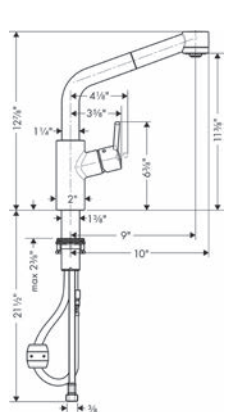

Talis S SemiArc Kitchen Faucet, 2-Spray Pull-Out, 1.75 GPM

- Swivel range 150°
- Aerated and needle spray
- Locking spray diverter (reverts to default spray mode upon valve closing)
- Single-hole installation
- Flow: 1.75 GPM (6.6 L/Min)
- Ceramic cartridge
- 3/8" connections
- Integrated double backflow prevention

chrome	04247000	581
steel optic	04247800	738