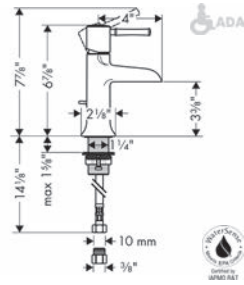

Talis C Single-Hole Faucet 90 with Pop-Up Drain, 1.2 GPM

- Non-aerated stream
- Flow: 1.2 GPM (4.5 L/Min)
- Ceramic cartridge
- Includes pop-up drain

Finish	Part No.	List $
chrome	14127001	487
brushed nickel	14127821	618
polished nickel	14127831	594
rubbed bronze	14127921	618