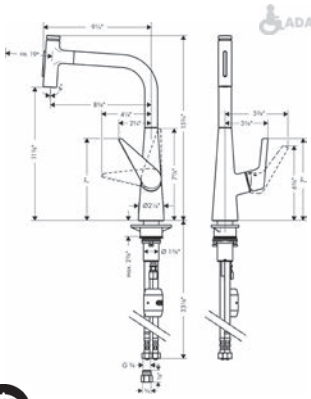

Talis Select S

NEW

Talis Select S HighArc Kitchen Faucet, 2-Spray Pull-Out, 1.75 GPM

- Swivel range 110° / 150°
- Laminar and needle spray
- Toggle spray diverter
- Select button provides convenient start/stop of the water flow at the sprayhead
- MagFit magnetic sprayhead docking
- Single-hole installation
- Flow: 1.75 GPM (6.6 L/Min)
- Ceramic cartridge
- 3/8" hoses
- Integrated double backflow prevention

Finish	Part No.	List $
chrome	72823001	661
steel optic	72823801	839

Alternate Version

- Talis Select S HighArc Kitchen Faucet, 2-Spray Pull-Out with sBox, 1.75 GPM

chrome	73867001	700
steel optic	73867801	889

NEW