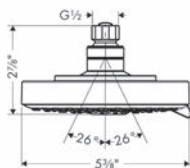

Alternate Version

- Raindance S Showerhead 150 3-Jet, 2.0 GPM

chrome 04725000 253
brushed nickel 04725820 321