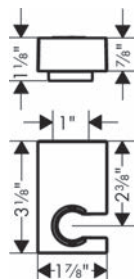

Handshower Holder

- Wall-mounted

chrome	28387001	63
matte white	28387701	83
brushed nickel	28387821	83

Available Spring 2020