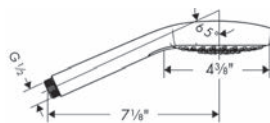

Croma Select E Handshower 110 3-Jet, 1.75 GPM

- Select button for comfortable alternation of spray modes
- 121 no-clog spray channels
- Spray modes: SoftRain, IntenseRain, Pulsating Massage
- Flow: 1.75 GPM (6.6 L/Min)
- Easy-to-clean white spray face

white/chrome   04723400   130
brushed nickel   04723820   165

Alternate Version

- Croma Select E Handshower 110 3-Jet, 2.0 GPM

white/chrome   26811401   130
brushed nickel   26811821   165