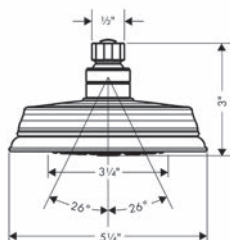

Finish Part No. List $

**Croma 100 Classic Showerhead
3-Jet, 1.8 GPM**

- 75 no-clog spray channels
- Spray modes: Full, Pulsating Massage, Intense Turbo
- Flow: 1.8 GPM (6.8 L/Min)

chrome	04751000	100
brushed nickel	04751820	127
polished nickel	04751830	122
rubbed bronze	04751920	127