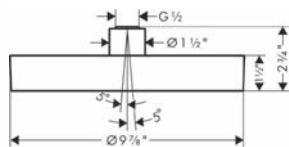

Required Parts (choose one)

- Rough, Quattro 3-Way Diverter, 3/4" 15930181 265
- Rough, Quattro Green 3-Way Diverter (no shared function), 3/4" 15936181 265
- Rough, Trio 2-Way Diverter without Shut-Off, 3/4" 15984181 211

Available Spring 2020

NEW