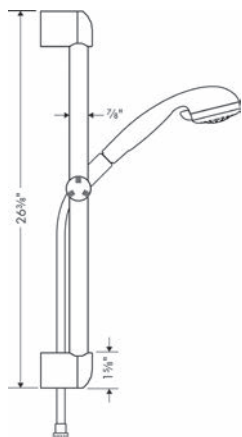

Wallbar Sets

Finish

Part No.

List $

Croma Wallbar Set E 75 1-Jet 24", 1.5 GPM

- Consists of: Handshower, Wallbar, Handshower hose, Slider, Soap dish
- Spray modes: Full
- Angle-adjustable holder pivots left and right, slides easily and locks in place
- Flow: 1.5 GPM (5.7 L/Min)

Includes

- Croma Handshower E 75 1-Jet, 1.5 GPM (# 06497000)
- Unica Wallbar E, 24" (# 06890000)
- Handshower Hose Techniflex, 63" (# 28276003)

chrome

27744001

220