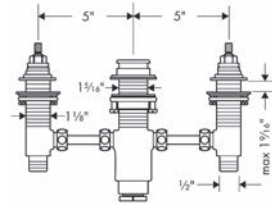

Rough, 3-Hole Roman Tub Set

- 1/2" NPT
- 90° ceramic valves

06607000	266

NEW