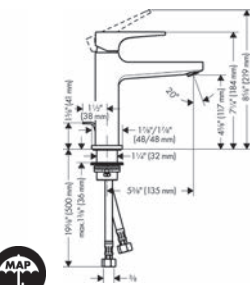

chrome  
brushed nickel

32506001  
32506821

397  
504

**Alternate Version**

- Metropol Single-Hole Faucet 110 with Lever Handle and Pop-Up Drain, 0.5 GPM

chrome  
brushed nickel

32527001  
32527821

397  
504