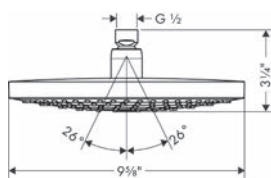

Alternate Version

- Raindance Select S Showerhead 240 2-Jet, 2.0 GPM (PHASE OUT)

chrome 04719000 560
white/chrome 04719400 560
brushed nickel 04719820 711