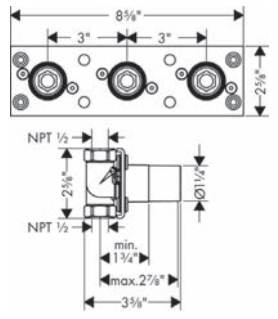

Showers and Shower Components

Thermostats

	Finish	Part No.	List $
	chrome	13108001	1,025
	white/chrome	13108401	1,025

Required Parts		
· Rough, ShowerTablet Thermostatic Trim 600 for Exposed Installation for 2 Functions	13129181	114

Rough, ShowerTablet Thermostatic Trim 600 for Exposed Installation for 2 Functions

- 1/2" NPT

	13129181	114

PHASE OUT

Ecostat Select Thermostatic Trim for Exposed Installation

- Volume control for 1 outlet
- Thermostatic cartridge, Ceramic cartridge
- Anti-scald 100° safety stop

Required Parts

- Showerpipe Basic Set