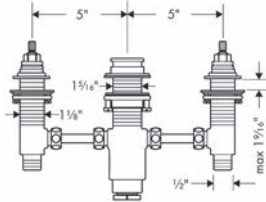

#### Required Parts

- Rough, 3-Hole Roman Tub Set

06607000

266