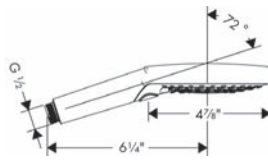

Handshowers

Finish Part No. List $