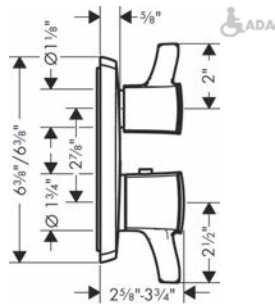

Ecostat Classic Thermostatic Trim with Volume Control and Diverter, Square

- Volume control and diverter for 2 outlets
- Flow: 6.0 GPM (22.7 L/Min)
- Thermostatic cartridge, Shut-off/ diverter valve
- Anti-scald 100° safety stop
- Optimized for water-efficient shower products

Required Parts

- Rough, iBox Universal Plus with Service Stops, 3/4"

chrome 15728001 546
brushed nickel 15728821 693