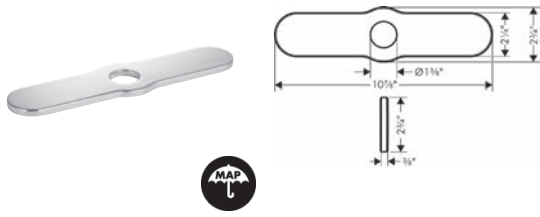

· Purpose of use: for concealing basin holes

chrome  
matte black  
steel optic  
polished nickel

04797000  
04797670  
04797800  
04797830

44  
56  
56  
54

NEW

**Joleena Soap Dispenser**

· Metal  
· Bottle capacity 16 oz