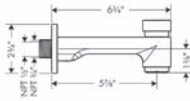

Metris S Tub Spout with Diverter

- Solid brass
- Includes: 1/2" female and 3/4" male adaptor

chrome	14414001	236
brushed nickel	14414821	300