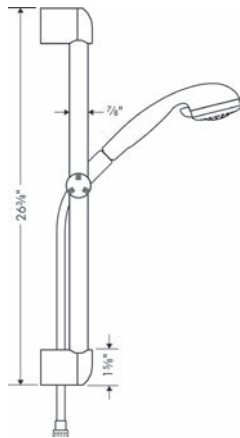

**Optional Parts**

· Casetta Soap Dish Puro	chrome	28679000	56
· Casetta Soap Dishes	clear	28675000	90

**Croma Wallbar Set E 75 1-Jet 24\", 1.5 GPM**

- Consists of: Handshower, Wallbar, Handshower hose, Slider, Soap dish
- Spray modes: Full
- Angle-adjustable holder pivots left and right, slides easily and locks in place
- Flow: 1.5 GPM (5.7 L/Min)