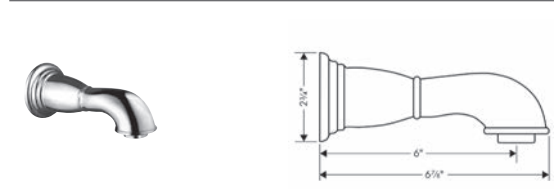

**Includes**

· Cromo 100 Classic Handshower 3-Jet, 1.8 GPM (# 04753XXX)

**Required Parts**

· Rough, 4-Hole Roman Tub Set 06646000 399

**Rough, 4-Hole Roman Tub Set**

· 1/2" NPT  
 · 90° ceramic valves

06646000 399