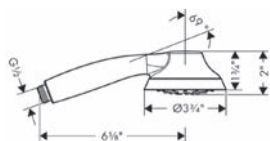

Joleena Handshower 95 1-Jet, 1.75 GPM

- 42 no-clog spray channels
- Spray modes: Full
- Flow: 1.75 GPM (6.6 L/Min)
- Fully-finished matching spray face

chrome   04782000   109
matte black   04782670   138
brushed nickel   04782820   138
polished nickel   04782830   133

Alternate Version

- Joleena Handshower 95 1-Jet, 1.5 GPM

chrome   04783000   109
matte black   04783670   138
brushed nickel   04783820   138
polished nickel   04783830   133