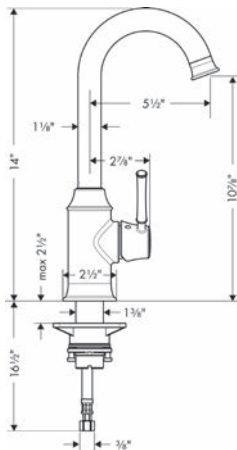

Talis C Bar Faucet, 1.5 GPM

- Swivel range 150°
- Aerated spray
- Single-hole installation
- Flow: 1.5 GPM (5.7 L/Min)
- Ceramic cartridge
- 3/8" connections

chrome	04217000	426
steel optic	04217800	541
polished nickel	04217830	520
rubbed bronze	04217920	541