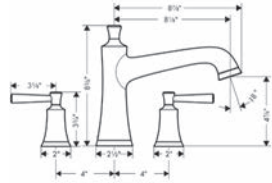

Bath

NEW

Joleena 3-Hole Roman Tub Set Trim

- Flow: 5.81 GPM (22 L/Min)
- 90° ceramic valves

Finish	Part No.	List $
chrome	04776000	398
matte black	04776670	
brushed nickel	04776820	505
polished nickel	04776830	486

Required Parts

· Rough, 3-Hole Roman Tub Set	06607000	266