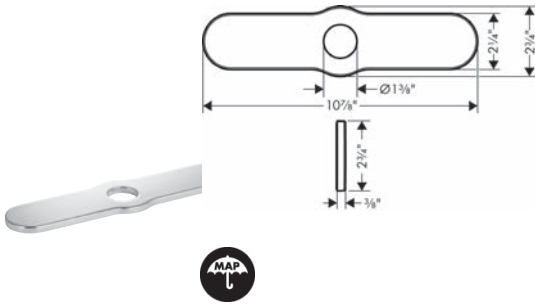

Accessories

NEW

Joleena Base Plate for Single-Hole Kitchen Faucets, 10"

· Purpose of use: for concealing basin holes

Finish	Part No.	List $
chrome	04797000	44
matte black	04797670	56
steel optic	04797800	56
polished nickel	04797830	54

Air Gap

· For use with dishwasher, prevents backflow

chrome	04214000	48
steel optic	04214800	61
polished nickel	04214830	59
rubbed bronze	04214920	61