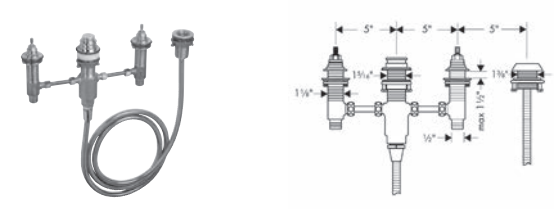

Rough, 4-Hole Roman Tub Set

· 1/2" NPT
· 90° ceramic valves

06646000 399