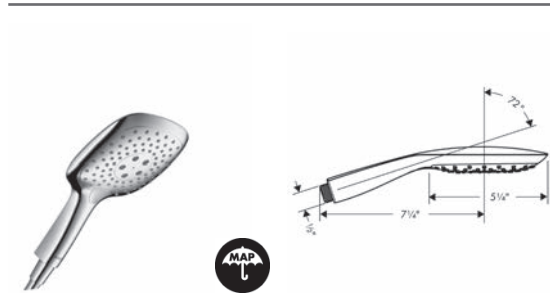

PuraVida Handshower 150 3-Jet, 2.5 GPM
· Select button for comfortable alternation of spray modes
· 81 no-clog spray channels
· Spray modes: RainAir, Mix, CaresseAir
· Flow: 2.5 GPM (9.5 L/Min)

chrome 28557001 245
white/chrome 28557401 245