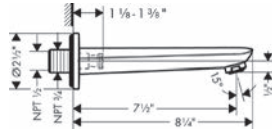

Bath

Finish

Part No.

List $

Focus N Tub Spout

- Solid brass
- Includes: 1/2" female and 3/4" male adaptor

chrome
brushed nickel

71320001
71320821

102
130