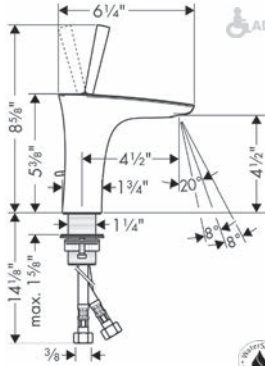

Accessories

127

Faucets

**PuraVida Widespread Faucet 110, 1.2 GPM**

- Laminar spray
- Angle-adjustable spray
- Flow: 1.2 GPM (4.5 L/Min)
- 90° ceramic valves
- Does not include: Pop-up assembly

Finish	Part No.	List \$
chrome	15073001	969
white/chrome	15073401	969