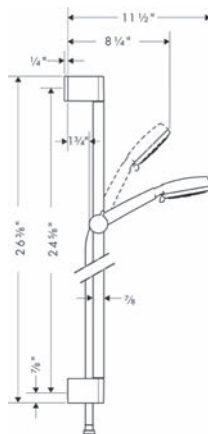

Crometta 100 Wallbar Set 3-Jet 24\", 2.0 GPM

- Consists of: Handshower, Wallbar, Handshower hose, Slider
- Spray modes: Full, Pulsating Massage, Intense Turbo
- Angle-adjustable holder pivots left and right, slides easily and locks in place
- Flow: 2.0 GPM (7.6 L/Min)
- The adjustable handshower holder on this model should not be used with a handshower with a spray face larger than 125 mm (5\") in diameter

white/chrome	26650401	206
brushed nickel*	26650821	262

Includes

- Crometta 100 Handshower 3-Jet, 2.0 GPM (# 26826XXX)
- Handshower Hose Techniflex, 63\" (# 28276XXX)
- Crometta Wallbar (not available separately)