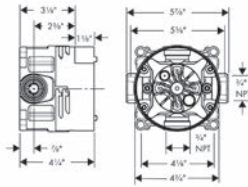

### Required Parts

- Rough, iBox Universal Plus with Service Stops, 3/4"

01850181	165
----------	-----