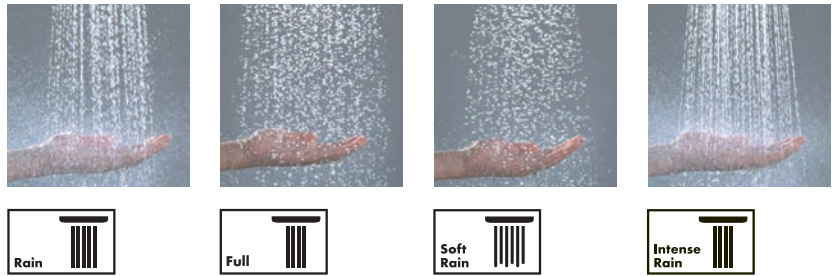

What's Your Shower Type?

Daily. Power. Spa. Treat yourself to the exact water experience you desire.

The showering experience is not one size fits all. For some, the task is simply to efficiently cleanse all over as quickly as possible so you can be on your way. For others, it is a time to relax and soothe, as a personal retreat before or after a stressful day. Still others desire an invigorating shower to rejuvenate their muscles and to be awoken, so they are ready to face the day. Whatever your preference, we have the right shower for you. This guide is meant to perfectly match each user with his or her ideal shower, for years of enjoyment to come.

DAILY

You are the type of user that craves efficiency – a solid, steady stream of water robust enough to make short work of shampoos and soaps. The quick rinse and reinvigoration that you need so that you can get in, get out, and get on with your busy day.