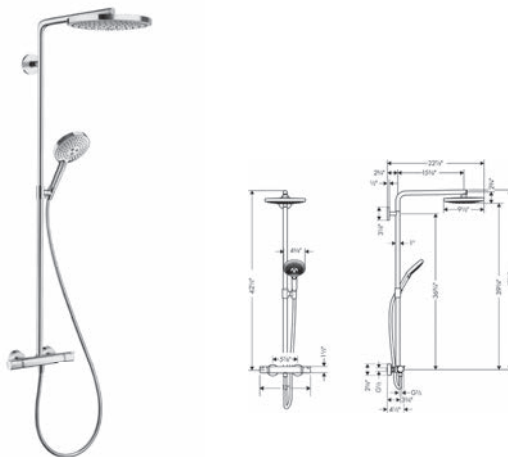

brushed nickel

27129821

1,803

Raindance Showerpipes

Finish Part No. List \$

**Raindance E Showerpipe without Shower Components**

- 90° position adjustable slider, pivots left and right, up and down
- Outlets may not be operated simultaneously
- Shelf color: Anodized aluminum
- Anti-scald 100° safety stop
- Integrated volume control/ diverter for 2 functions
- Exposed installation
- Height-adjustable hand shower holder
- Thermostatic cartridge
- Does not include: Showerhead, handshower, hose