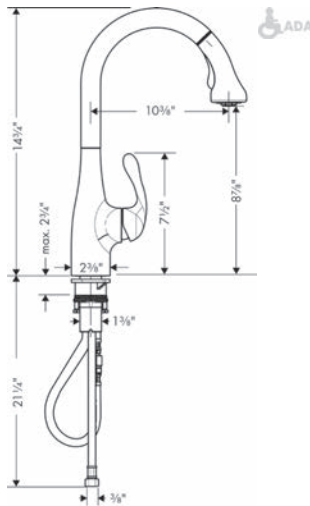

Allegro E Gourmet HighArc Kitchen Faucet, 2-Spray Pull-Down, 1.75 GPM

chrome
steel optic

04066000
04066860

743
944

- Swivel range 150°
- Aerated and needle spray
- Locking spray diverter (reverts to default spray mode upon valve closing)
- MagFit magnetic sprayhead docking
- Single-hole installation
- Flow: 1.75 GPM (6.6 L/Min)
- Ceramic cartridge
- 3/8" connections
- Integrated double backflow prevention

Includes

- Base Plate for Single-Hole Kitchen Faucets, 10" (# 14019XXX)