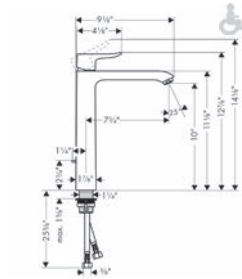

Metris Single-Hole Faucet 260 with Pop-Up Drain, 1.2 GPM

- Aerated spray
- Flow: 1.2 GPM (4.5 L/Min)
- Ceramic cartridge
- Includes pop-up drain

chrome
brushed nickel

31082001
31082821

532
676