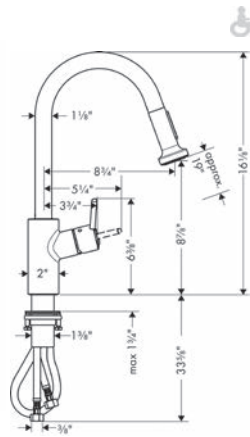

Talis S

Finish Part No. List $

Talis S² HighArc Kitchen Faucet, 2-Spray Pull-Down, 1.75 GPM

- Swivel range 150°
- Aerated and needle spray
- Non-locking spray diverter
- MagFit magnetic sprayhead docking
- Single-hole installation
- Flow: 1.75 GPM (6.6 L/Min)
- Ceramic cartridge
- 3/8" connections
- Integrated double backflow prevention

chrome	14877001	633
steel optic	14877801	804
brushed gold optic*	14877251	804

Alternate Version

- Talis S² HighArc Kitchen Faucet, 2-Spray Pull-Down, 1.5 GPM

chrome	04310001	633
steel optic	04310801	804