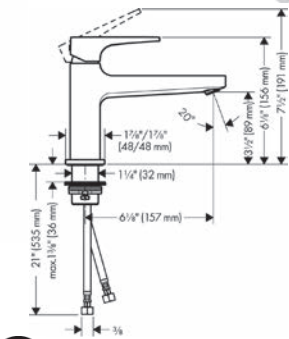

Metropol Single-Hole Faucet 100 with Loop Handle, 1.2 GPM

- Aerated spray
- Flow: 1.2 GPM (4.5 L/Min)
- Ceramic cartridge
- Does not include: Pop-up assembly

chrome
brushed nickel

74505001
74505821

366
465