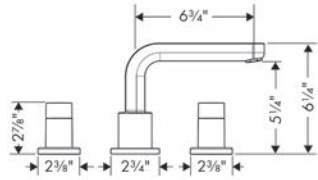

Metris S 3-Hole Roman Tub Set Trim with Full Handles

- Flow: 5.81 GPM (22 L/Min)
- 90° ceramic valves

Required Parts

- Rough, 3-Hole Roman Tub Set

- chrome
- brushed nickel

- 31436001
- 31436821

- 721
- 916

06607000

266