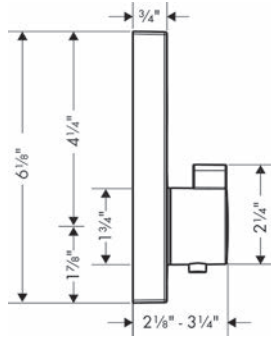

ShowerSelect Thermostatic Trim for 2 Functions, Square

- Outlets may be operated simultaneously
- Select push-button on/off control for 2 outlets
- Flow: 8.0 GPM (30.3 L/Min) / 2.0 GPM (7.6 L/Min)
- Thermostatic cartridge, Start/stop cartridge
- Anti-scald 100° safety stop
- Optimized for water-efficient shower products
- Optional accessory to limit total flow to 2.0 GPM @ 80 psi where required

Required Parts

- Rough, iBox Universal Plus with Service Stops, 3/4"

Finish	Part No.	List $
chrome	15763001	679
brushed nickel	15763821	862

01850181	165