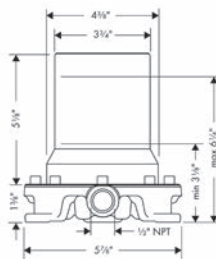

Rough, Freestanding Tub Filler

- 1/2" NPT

10452181

699