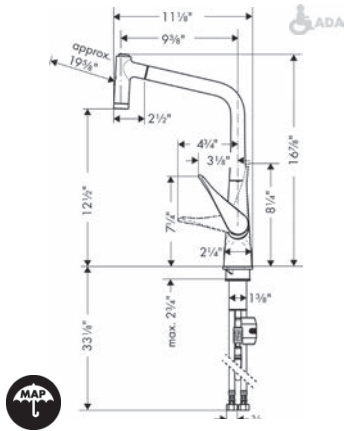

Metris

Finish Part No. List $

Metris HighArc Kitchen Faucet, 2-Spray Pull-Out, 1.75 GPM

- Swivel range 110° / 150°
- Laminar and needle spray
- Locking spray diverter (reverts to default spray mode upon valve closing)
- MagFit magnetic sprayhead docking
- Single-hole installation
- Flow: 1.75 GPM (6.6 L/Min)
- Ceramic cartridge
- 3/8" connections
- Integrated double backflow prevention

chrome 14820001 705
steel optic 14820801 895