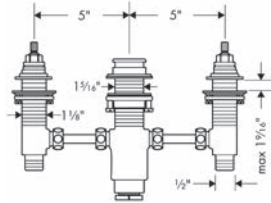

Rough, 3-Hole Roman Tub Set

- 1/2" NPT
- 90° ceramic valves

06607000

266