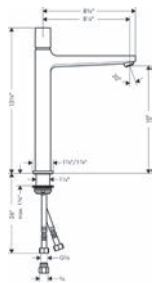

Metropol Single-Hole Faucet 260 Select, 1.2 GPM

- Aerated spray
- Flow: 1.2 GPM (4.5 L/Min)
- Select cartridge for easy, intuitive operation: Push handle to turn water on and off, and turn to adjust temperature
- Does not include: Pop-up assembly

Finish	Part No.	List $
chrome	32572001	546
brushed nickel	32572821	693