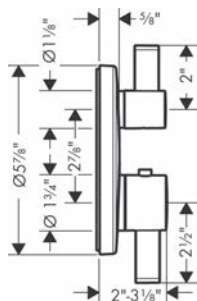

S Trims

Finish Part No. List $

Ecostat S Thermostatic Trim with Volume Control

- Volume control for 1 outlet
- Flow: 6.0 GPM (22.7 L/Min)
- Thermostatic cartridge, Ceramic cartridge
- Anti-scald 100° safety stop
- Optimized for water-efficient shower products

Required Parts

- Rough, iBox Universal Plus with Service Stops, 3/4"

chrome 15757001 515
brushed nickel 15757821 654

01850181 165