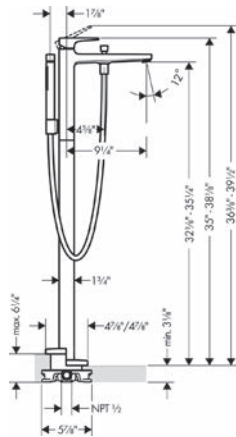

Bath

Finish Part No. List $

Metropol Freestanding Tub Filler Trim with Lever Handle and 1.75 GPM Handshower

- Flow: 5.28 GPM (20 L/Min)
- Ceramic cartridge
- Integrated double backflow prevention

Includes

- Baton Handshower 2-Jet, 1.75 GPM (# 04486XXX)
- Techniflex Hose with Cylindrical Nut, 49" (# 28282XXX)

Required Parts

- Rough, Freestanding Tub Filler

chrome 32532001 2,256
brushed nickel 32532821 2,865

10452181 699