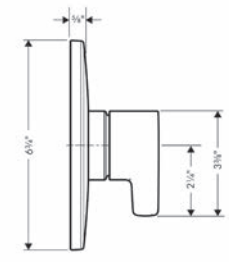

Shower Trims

S/E Trims

PHASE OUT

Ecostat Thermostatic Trim S/E with Volume Control
· Volume control for 1 outlet
· Flow: 6.0 GPM (22.7 L/Min)
· Thermostatic cartridge, Ceramic cartridge
· Anti-scald 100° safety stop

Finish	Part No.	List $
chrome	04352000	579
brushed nickel	04352820	735

Required Parts
· Rough, iBox Universal Plus with Service Stops, 3/4" 01850181 165

PHASE OUT

Ecostat Thermostatic Trim S/E with Volume Control and Diverter
· Volume control and diverter for 2 outlets
· Flow: 7.0 GPM (26.5 L/Min)
· Thermostatic cartridge, Shut-off/ diverter valve
· Anti-scald 100° safety stop

Finish	Part No.	List $
chrome	04353000	622
brushed nickel	04353820	790

Required Parts
· Rough, iBox Universal Plus with Service Stops, 3/4" 01850181 165

PHASE OUT

Ecostat Pressure Balance Trim S/E
· Flow: 5.44 GPM (20.6 L/Min)
· Integrated bypass for use with diverter tub spouts
· Temperature and on/off control for 1 outlet

Finish	Part No.	List $
chrome	04355000	232
brushed nickel	04355820	295

Required Parts
· Rough, iBox Universal Plus with Service Stops, 3/4" 01850181 165

PHASE OUT

Ecostat Pressure Balance Trim S/E with Diverter
· Outlets may be operated simultaneously
· Flow: 4.5 GPM (17 L/Min)
· Temperature and on/off control for 2 outlets

Finish	Part No.	List $
chrome	04448000	347
brushed nickel	04448820	441

Required Parts
· Rough, iBox Universal Plus with Service Stops, 3/4" 01850181 165

Rough, iBox Universal Plus with Service Stops, 3/4"
· 3/4" NPT
· 180° rotationally-symmetric installation
· sound-decoupled installation
· Includes: 3/4" plug, Adjustable installation flange

	01850181	165

Optional Parts
· Installation Set, iBox Universal Plus Rough 96615000 45