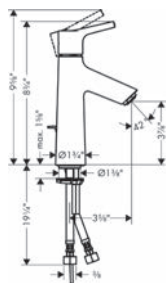

Talis S Single-Hole Faucet 100 with Pop-Up Drain, 1.2 GPM

- Aerated spray
- Flow: 1.2 GPM (4.5 L/Min)
- Ceramic cartridge
- Includes pop-up drain

chrome
brushed nickel

72020001
72020821

273
347