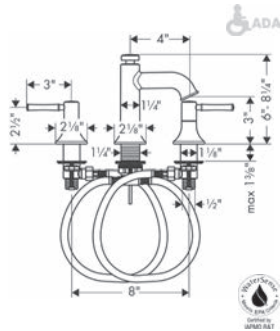

Talis C Widespread Faucet 100 with Pop-Up Drain, 1.2 GPM

- Aerated spray
- Flow: 1.2 GPM (4.5 L/Min)
- 90° ceramic valves
- Includes pop-up drain

Finish	Part No.	List $
chrome	14113001	577
brushed nickel	14113821	733
polished nickel	14113831	704
rubbed bronze	14113921	733