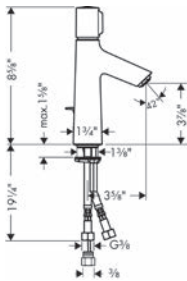

Talis Select S Single-Hole Faucet 100 with Pop-Up Drain, 1.2 GPM

- Aerated spray
- Flow: 1.2 GPM (4.5 L/Min)
- Select cartridge for easy, intuitive operation: Push handle to turn water on and off, and turn to adjust temperature
- Includes pop-up drain

chrome 72042001 328
brushed nickel 72042821 417