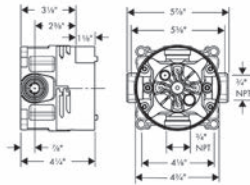

Rough, iBox Universal Plus with Service Stops, 3/4"

- 3/4" NPT
- 180° rotationally-symmetric installation
- Sound-decoupled installation
- Includes: 3/4" plug, Adjustable installation flange

Optional Parts

- Installation Set, iBox Universal Plus Rough

01850181	165

96615000	45

Also works with Joleena

- Raindance Classic Showerhead 240 1-Jet 2.5 GPM on page 65
  1.75 GPM on page 47
- Unica Wallbar Classic, 24" (Includes Handshower Hose Techniflex, 63" (# 28276XXX)) see page 84
- Handshower Holder Classic see page 88
- FixFit Wall Outlet with Check Valves see page 89
- Showerarm Raindance 15" see page 71
- Showerarm Standard 6" see page 71
- Showerarm Mount for Handshower see page 88
- Handshower Hose Techniflex, 63" see page 89