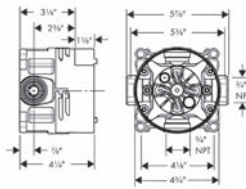

Required Parts

- Rough, iBox Universal Plus with Service Stops, 3/4"

01850181

165

Available Spring 2020

Rough, iBox Universal Plus with Service Stops, 3/4"

01850181

165

- 3/4" NPT
- 180° rotationally-symmetric installation
- Sound-decoupled installation
- Includes: 3/4" plug, Adjustable installation flange

Optional Parts

- Installation Set, iBox Universal Plus Rough

96615000

45