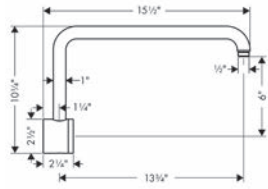

Showerarms

Finish Part No. List $

Raindance Showerarm
· Brass
· 1/2" NPT
· Mounting plate, Escutcheon

chrome 06476000 343
brushed nickel 06476820 436