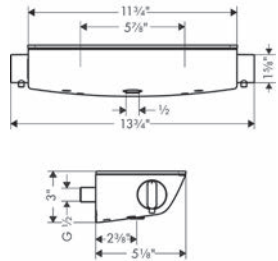

Showers and Shower Components

Thermostats

	Finish	Part No.	List $
	chrome	13108001	1,025
	white/chrome	13108401	1,025

Required Parts		
· Rough, ShowerTablet Thermostatic Trim 600 for Exposed Installation for 2 Functions	13129181	114

Rough, ShowerTablet Thermostatic Trim 600 for Exposed Installation for 2 Functions

- 1/2" NPT

	13129181	114

PHASE OUT

Ecostat Select Thermostatic Trim for Exposed Installation

- Volume control for 1 outlet
- Thermostatic cartridge, Ceramic cartridge
- Anti-scald 100° safety stop

Required Parts

- Showerpipe Basic Set

chrome	13161001	531
	16181181	71

Showerpipe Basic Set

- Includes: 1/2" NPT x G 1/2 supply nipples, Stainless steel spacing tool, Thread protector and plugs for flushing

	16181181	71