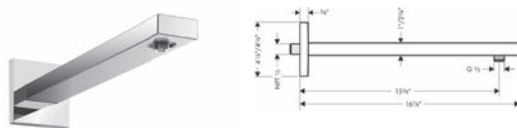

Raindance E Showerarm, 15" (Must be used with Raindance E 300 Showerhead)

- Brass
- 1/2" NPT

chrome 04731000 186
brushed nickel 04731820 236