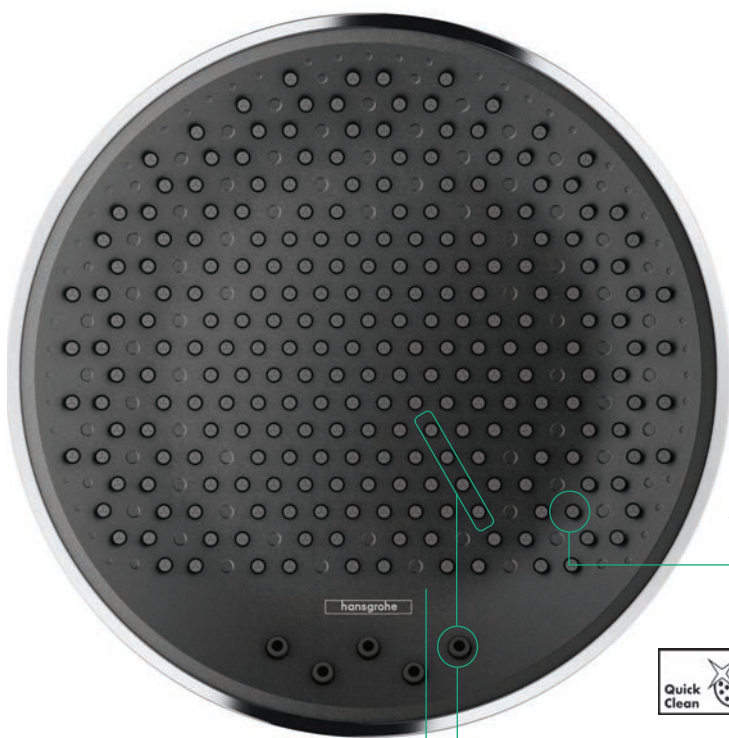

Welcome to the new era of showering.

Rainfinity.

The shower is not just any old space – it is a personal haven of well-being. A living space that is furnished and equipped according to wishes, where infinite relaxation takes center stage. An experience where you can let it all go and simply enjoy the moment. Reach the summit of rejuvenation with Rainfinity: A shower

collection that will exceed expectation in a wonderful way, with the same delivery of exceptional hansgrohe quality. Impress with a uniquely shaped overhead shower and hand shower, both equipped with a spray disc that curves slightly inward and a diffuse arrangement of spray nozzles. Combined with the micro-fine droplets of

PowderRain spray mode, Rainfinity gently wraps the body like a blanket made of thousands of drops. Achieve relaxation to the highest degree and enjoy an unprecedented showering experience in a completely new way.

NEW Rainfinity Showerhead 250 3-Jet

Curved graphite spray disc with diffuse arrangement of spray nozzles for an all-embracing shower experience.

Silicone spray nozzles for easy cleaning

3 spray modes for individual relaxing moments: PowderRain, Intense PowderRain and RainStream