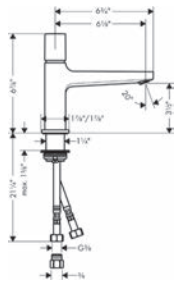

Metropol

Select Faucets

Metropol Single-Hole Faucet 100 Select, 1.2 GPM

- Aerated spray
- Flow: 1.2 GPM (4.5 L/Min)
- Select cartridge for easy, intuitive operation: Push handle to turn water on and off, and turn to adjust temperature
- Does not include: Pop-up assembly

Finish	Part No.	List $
chrome	32570001	391
brushed nickel	32570821	497