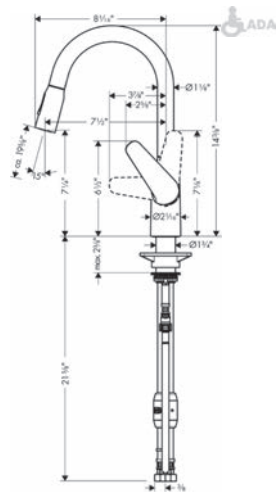

Finish	Part No.	List \$
chrome	7180001	465
steel optic	71800801	591

**NEW**

**Focus N Prep Kitchen Faucet, 2-Spray Pull-Down, 1.75 GPM**

- Swivel range 360°
- Laminar and needle spray
- Toggle spray diverter
- MagFit magnetic sprayhead docking
- Single-hole installation
- Flow: 1.75 GPM (6.6 L/Min)
- Ceramic cartridge
- 3/8" hoses
- Integrated double backflow prevention