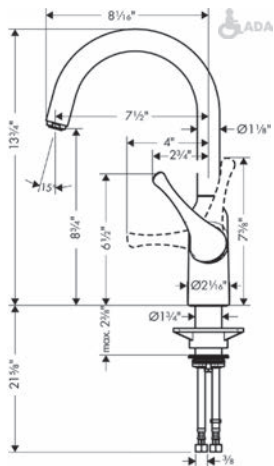

Allegro N Bar Faucet, 1.75 GPM

- Swivel range 360°
- Laminar spray
- Single-hole installation
- Flow: 1.75 GPM (6.6 L/Min)
- Ceramic cartridge
- 3/8" hoses

chrome
steel optic

71845001
71845801

380
483