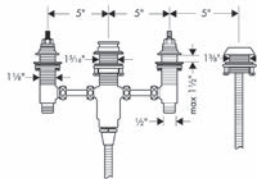

#### Required Parts

- Rough, 4-Hole Roman Tub Set

06646000

399