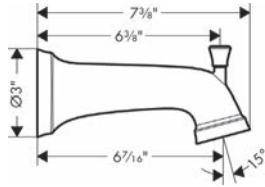

Showers and Shower Components

Tub Spouts

NEW

Joleena Tub Spout with Diverter

- Metal
- No dim needed (slip fit)

Finish	Part No.	List $
chrome	04775000	121
matte black	04775670	154
brushed nickel	04775820	154
polished nickel	04775830	148