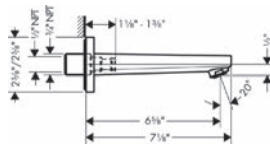

Metropol Tub Spout

- Solid brass
- Includes: 1/2" female and 3/4" male adaptor

chrome	32542001	202
brushed nickel	32542821	257