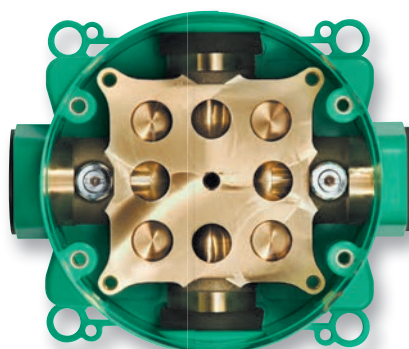

Plumber Installation

Standardizes and streamlines the installation process for projects large and small, allowing faster and easier installation than ever before.