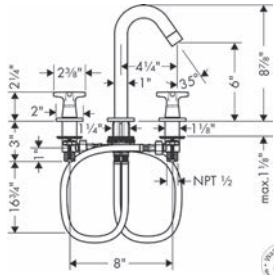

Logis Classic Widespread Faucet 150 with Pop-Up Drain, 1.2 GPM

- Aerated spray
- Flow: 1.2 GPM (4.5 L/Min)
- 90° ceramic valves
- Includes pop-up drain

chrome
brushed nickel

71323001
71323821

340
432