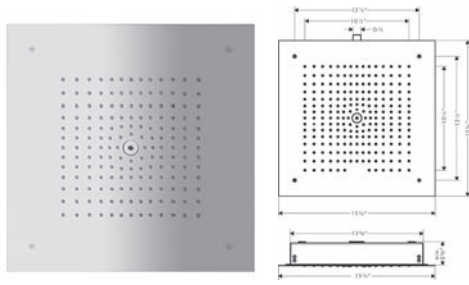

Showerheads

Finish Part No. List $

Raindance E Showerhead 400 Square 1-Jet Trim, 2.0 GPM

- 168 no-clog spray channels
- Spray modes: Rain
- Flow: 2.0 GPM (7.6 L/Min)
- Fully-finished matching spray face

chrome 26253001 706

Alternate Version

- Raindance E Showerhead 400 Square 1-Jet Trim, 1.8 GPM

chrome 26255001 706

Required Parts

- Raindance E Rough, Showerhead 400 Square 1-Jet

26254181 114