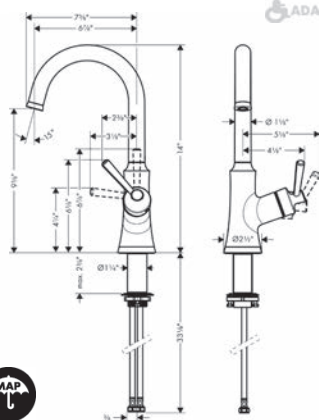

Joleena Bar Faucet, 1.5 GPM

- Swivel range 150°
- Aerated spray
- Single-hole installation
- Flow: 1.5 GPM (5.7 L/Min)
- Ceramic cartridge
- 3/8" hoses

chrome	04795000	315
matte black	04795670	400
steel optic	04795800	400
polished nickel	04795830	384