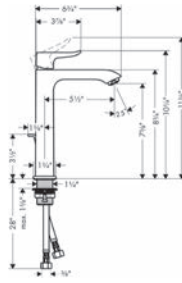

Finish Part No. List $

Metris Single-Hole Faucet 200 with Pop-Up Drain, 1.2 GPM

- Aerated spray
- Flow: 1.2 GPM (4.5 L/Min)
- Ceramic cartridge
- Includes pop-up drain

chrome
brushed nickel

31183001
31183821

478
607