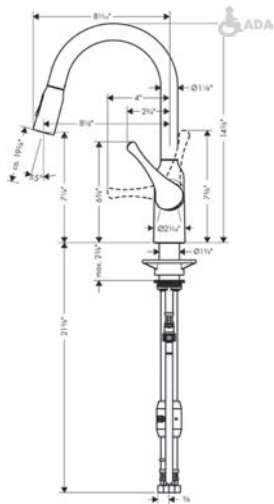

Allegro N Prep Kitchen Faucet, 2-Spray Pull-Down, 1.75 GPM

- Swivel range 360°
- Laminar and needle spray
- Toggle spray diverter
- MagFit magnetic sprayhead docking
- Single-hole installation
- Flow: 1.75 GPM (6.6 L/Min)
- Ceramic cartridge
- 3/8" hoses
- Integrated double backflow prevention

chrome
steel optic

71844001
71844801

475
603

NEW