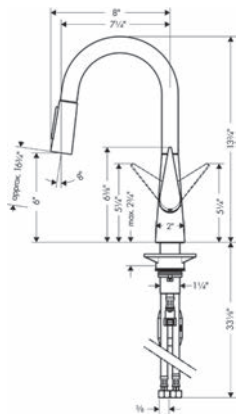

Talis S Prep Kitchen Faucet, 2-Spray Pull-Down, 1.75 GPM

- Swivel range 110° / 150°
- Laminar and needle spray
- Toggle spray diverter
- MagFit magnetic sprayhead docking
- Single-hole installation
- Flow: 1.75 GPM (6.6 L/Min)
- Ceramic cartridge
- 3/8" connections
- Integrated double backflow prevention

chrome
steel optic

72815001
72815801

533
677