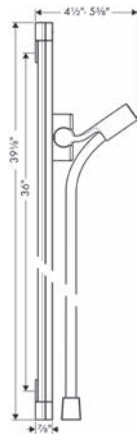

Unica Wallbar Raindance S, 36"

chrome

27636000

473

brushed nickel

27636820

601

- Consists of: Wallbar, Handshower hose, Slider
- Slim aluminum profile wallbar
- Angle-adjustable holder pivots left and right, slides easily and locks in place

Includes

- Handshower Hose Techniflex, 63" (# 28276XXX)

Optional Parts

- Casetta Soap Dishes Raindance

chrome

28698000

159