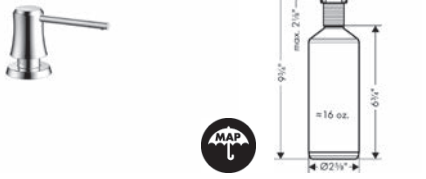

Kitchen Accessories

Finish

Part No.

List $

NEW

Joleena Base Plate for Single-Hole Kitchen Faucets, 10"

· Purpose of use: for concealing basin holes

chrome
matte black
steel optic
polished nickel

04797000
04797670
04797800
04797830

44
56
56
54

NEW

Joleena Soap Dispenser

· Metal
· Bottle capacity 16 oz

chrome
matte black
steel optic
polished nickel

04796000
04796670
04796800
04796830

49
62
62
60