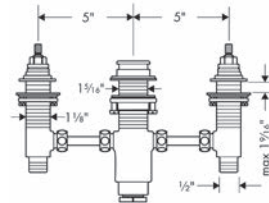

Rough, 3-Hole Roman Tub Set
· 1/2" NPT 06607000 266
· 90° ceramic valves