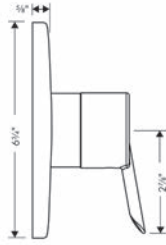

Shower Trims

Commercial Trims

Commercial Pressure Balance Trim S

- Flow: 5.44 GPM (20.6 L/Min)
- Integrated bypass for use with diverter tub spouts
- Temperature and on/off control for 1 outlet

Finish	Part No.	List $
chrome	04441000	191
brushed nickel	04441820	243

Required Parts

- Rough, iBox Universal Plus with Service Stops, 3/4"

01850181	165