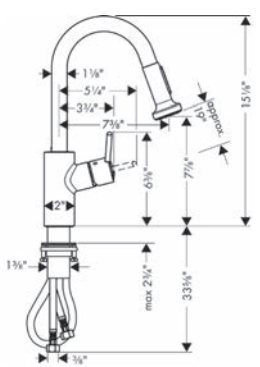

Talis S² Prep Kitchen Faucet, 2-Spray Pull-Down, 1.75 GPM

- Swivel range 150°
- Aerated and needle spray
- Non-locking spray diverter
- MagFit magnetic sprayhead docking
- Single-hole installation
- Flow: 1.75 GPM (6.6 L/Min)
- Ceramic cartridge
- 3/8" connections
- Integrated double backflow prevention

chrome	04286000	600
steel optic	04286800	762