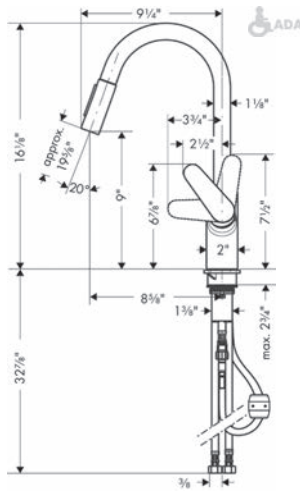

Focus

Finish

Part No.

List $

Focus HighArc Kitchen Faucet, 2-Spray Pull-Down, 1.75 GPM

- Swivel range 150°
- Laminar and needle spray
- Toggle spray diverter
- MagFit magnetic sprayhead docking
- Single-hole installation
- Flow: 1.75 GPM (6.6 L/Min)
- Ceramic cartridge
- 3/8" connections
- Integrated double backflow prevention

chrome
steel optic

04505000
04505800

523
664