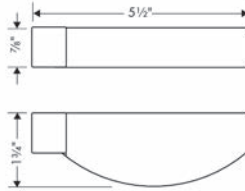

Casetta Soap Dishes

- Self-draining soap dish for Unica S and C wallbars
- Purpose of use: for shower bars with 22mm diameter
- Transparent plastic

clear	28675000	90