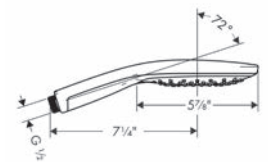

Handshowers

Finish Part No. List $

Raindance Select S Handshower 120 3-Jet PowderRain, 2.5 GPM

- Select button for comfortable alternation of spray modes
- Spray modes: PowderRain, Rain, Whirl
- Flow: 2.5 GPM (9.5 L/Min)
- Fully-finished matching spray face

chrome 26037001 163
brushed nickel 26037821 207

EcoRight Version

- Raindance Select S Handshower 120 3-Jet PowderRain, 2.0 GPM (PHASE OUT)

chrome 26014001 163
brushed nickel 26014821 207

- Raindance Select S Handshower 120 3-Jet PowderRain, 1.75 GPM

chrome 26036001 163
brushed nickel 26036821 207

Raindance Select S Handshower 150 3-Jet, 2.5 GPM

- Select button for comfortable alternation of spray modes
- 81 no-clog spray channels
- Spray modes: RainAir, Mix, CaresseAir
- Flow: 2.5 GPM (9.5 L/Min)
- Fully-finished matching spray face

chrome 28588001 185
white/chrome 28588401 185
brushed nickel 28588821 235

EcoRight Version

- Raindance Select S Handshower 150 3-Jet, 2.0 GPM

chrome 04730000 184
white/chrome 04730400 184
brushed nickel 04730820 234

Raindance Select S Handshower 120 3-Jet, 2.5 GPM

- Select button for comfortable alternation of spray modes
- 87 no-clog spray channels
- Spray modes: Rain, RainAir, Whirl
- Flow: 2.5 GPM (9.5 L/Min)
- Fully-finished matching spray face

chrome 26531001 163
white/chrome 26531401 163
brushed nickel 26531821 207

EcoRight Version

- Raindance Select S Handshower 120 3-Jet, 2.0 GPM

chrome 04529000 163
white/chrome 04529400 163
brushed nickel 04529820 207

Raindance Select E Handshower 150 3-Jet, 2.5 GPM

- Select button for comfortable alternation of spray modes
- 81 no-clog spray channels
- Spray modes: RainAir, Mix, CaresseAir
- Flow: 2.5 GPM (9.5 L/Min)
- Fully-finished matching spray face