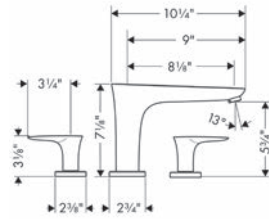

PuraVida 3-Hole Roman Tub Set Trim
· Flow: 6.60 GPM (25 L/Min)
· 90° ceramic valves

chrome 15440001 1,180
white/chrome 15440401 1,180

Required Parts
· Rough, 3-Hole Roman Tub Set 06607000 266