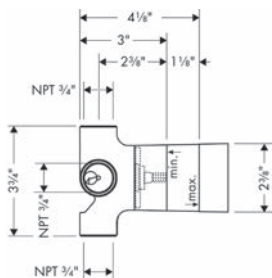

Rough, Trio 2-Way Diverter without Shut-Off, 3/4"

- 1 inlet, 2 outlets
- 3/4" NPT
- Requires volume control
- Flow: 17 GPM (65.0 L/Min)
- Ceramic cartridge

15984181 211