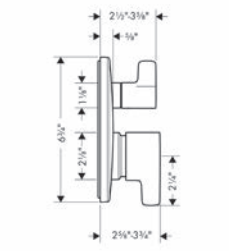

Ecostat Pressure Balance Trim S/E
· Flow: 5.44 GPM (20.6 L/Min)
· Integrated bypass for use with diverter tub spouts
· Temperature and on/off control for 1 outlet

Finish	Part No.	List $
chrome	04355000	232
brushed nickel	04355820	295

Required Parts
· Rough, iBox Universal Plus with Service Stops, 3/4" 01850181 165

PHASE OUT

Ecostat Pressure Balance Trim S/E with Diverter
· Outlets may be operated simultaneously
· Flow: 4.5 GPM (17 L/Min)
· Temperature and on/off control for 2 outlets

Finish	Part No.	List $
chrome	04448000	347
brushed nickel	04448820	441

Required Parts
· Rough, iBox Universal Plus with Service Stops, 3/4" 01850181 165