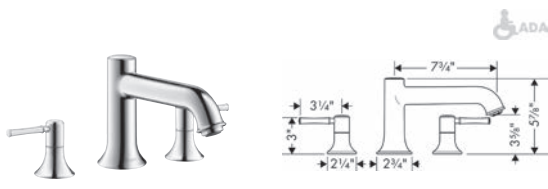

Bath

Finish Part No. List $

Talis C 3-Hole Roman Tub Set Trim
· Flow: 5.81 GPM (22 L/Min)
· 90° ceramic valves

chrome	14313001	634
brushed nickel	14313821	805
polished nickel	14313831	773
rubbed bronze	14313921	805

Required Parts

· Rough, 3-Hole Roman Tub Set	06607000	266