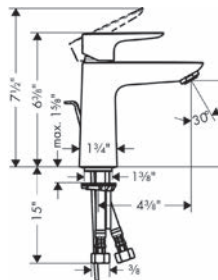

Talis E Single-Hole Faucet 110 with Pop-Up Drain, 1.2 GPM

- Aerated spray
- Flow: 1.2 GPM (4.5 L/Min)
- Ceramic cartridge
- Includes pop-up drain

chrome
brushed nickel

71710001
71710821

215
273