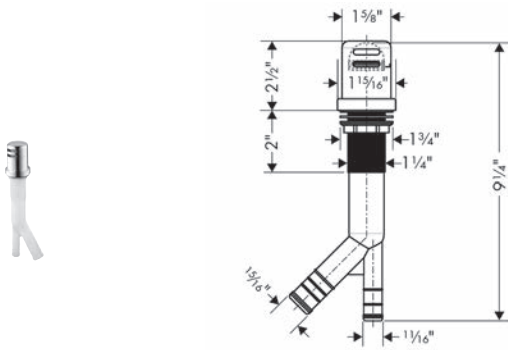

Base Plate for Single-Hole Kitchen Faucets, 10"

· Purpose of use: for concealing basin holes

chrome	14019001	77
polished nickel	14019831	94
steel optic	14019861	98
rubbed bronze	14019921	98