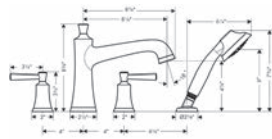

Joleena 4-Hole Roman Tub Set Trim with 1.75 GPM Handshower

- Flow: 5.55 GPM (21 L/Min)
- 90° ceramic valves
- Integrated double backflow prevention

Finish	Part No.	List $
chrome	04777000	525
matte black	04777670	667
brushed nickel	04777820	667
polished nickel	04777830	641

Includes

- Joleena Handshower 95 1-Jet, 1.75 GPM (# 04782XXX)

Required Parts

· Rough, 4-Hole Roman Tub Set	06646000	399