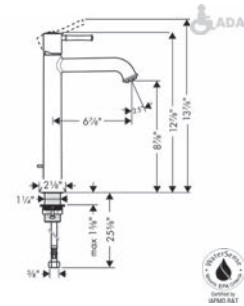

Talis C Single-Hole Faucet 230 with Pop-Up Drain, 1.2 GPM

- Aerated spray
- Flow: 1.2 GPM (4.5 L/Min)
- Ceramic cartridge
- Includes pop-up drain

Finish	Part No.	List $
chrome	14116001	467
brushed nickel	14116821	593
polished nickel	14116831	570
rubbed bronze	14116921	593