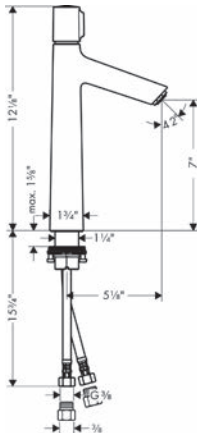

Talis Select S Single-Hole Faucet 190, 1.2 GPM

- Aerated spray
- Flow: 1.2 GPM (4.5 L/Min)
- Select cartridge for easy, intuitive operation: Push handle to turn water on and off, and turn to adjust temperature
- Does not include: Pop-up assembly

chrome 72045001 412
brushed nickel 72045821 523