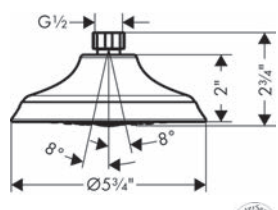

Joleena

Showerhead

NEW

Joleena Showerhead 150 1-Jet, 1.75 GPM
· 45 no-clog spray channels
· Spray modes: Full
· Flow: 1.75 GPM (6.6 L/Min)
· Fully-finished matching spray face

Alternate Version
· Joleena Showerhead 150 1-Jet, 1.5 GPM

Finish	Part No.	List $
chrome	04780000	79
matte black	04780670	100
brushed nickel	04780820	100
polished nickel	04780830	96