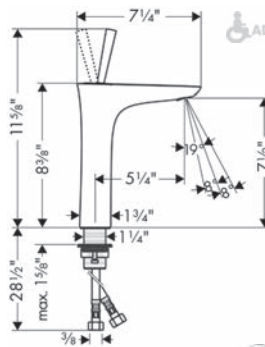

PuraVida Single-Hole Faucet 200, 1.2 GPM

- Laminar spray
- Angle-adjustable spray
- Flow: 1.2 GPM (4.5 L/Min)
- Joystick ceramic cartridge
- Does not include: Pop-up assembly

chrome	15081001	735
white/chrome	15081401	735