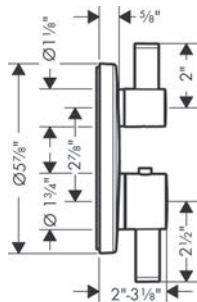

Ecostat S Thermostatic Trim with Volume Control and Diverter

- Volume control and diverter for 2 outlets
- Flow: 6.0 GPM (22.7 L/Min)
- Thermostatic cartridge, Shut-off/ diverter valve
- Anti-scald 100° safety stop
- Optimized for water-efficient shower products

Required Parts

- Rough, iBox Universal Plus with Service Stops, 3/4"

chrome 15758001 546
brushed nickel 15758821 693

01850181 165