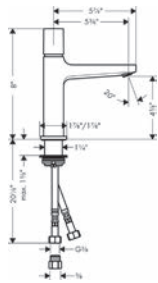

Metropol Single-Hole Faucet 110 Select, 1.2 GPM

- Aerated spray
- Flow: 1.2 GPM (4.5 L/Min)
- Select cartridge for easy, intuitive operation: Push handle to turn water on and off, and turn to adjust temperature
- Does not include: Pop-up assembly

Finish	Part No.	List $
chrome	32571001	402
brushed nickel	32571821	511