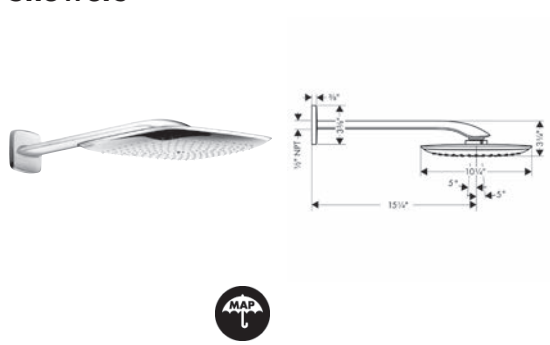

Showers

Finish Part No. List $

PuraVida Showerhead 400 1-Jet with Showerarm, 2.5 GPM
· 192 no-clog spray channels
· Spray modes: RainAir XL
· Flow: 2.5 GPM (9.5 L/Min)
· Spray face finish: Chrome or White
· Brass showerarm

chrome 27437001 1,928
white/chrome 27437401 1,928