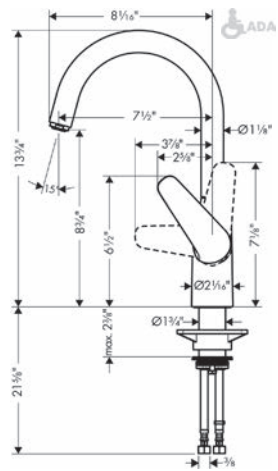

Focus N Bar Faucet, 1.75 GPM

- Swivel range 360°
- Laminar spray
- Single-hole installation
- Flow: 1.75 GPM (6.6 L/Min)
- Ceramic cartridge
- 3/8" hoses

chrome	71802001	300
steel optic	71802801	381