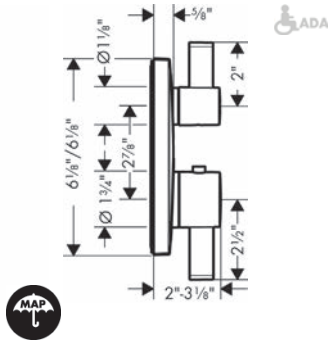

Ecostat Square Thermostatic Trim with Volume Control and Diverter
· Volume control and diverter for 2 outlets
· Flow: 6.0 GPM (22.7 L/Min)
· Thermostatic cartridge, Shut-off/ diverter valve
· Anti-scald 100° safety stop
· Optimized for water-efficient shower products

chrome	15714001	546
brushed nickel	15714821	693

Required Parts

· Rough, iBox Universal Plus with Service Stops, 3/4"	01850181	165