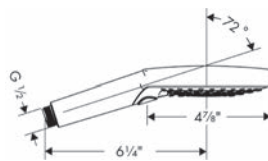

Handshowers

Finish Part No. List $

Raindance Select S Handshower 120 3-Jet PowderRain, 2.5 GPM

- Select button for comfortable alternation of spray modes
- Spray modes: PowderRain, Rain, Whirl
- Flow: 2.5 GPM (9.5 L/Min)
- Fully-finished matching spray face

chrome 26037001 163
brushed nickel 26037821 207

EcoRight Version

- Raindance Select S Handshower 120 3-Jet PowderRain, 2.0 GPM (PHASE OUT)

chrome 26014001 163
brushed nickel 26014821 207

- Raindance Select S Handshower 120 3-Jet PowderRain, 1.75 GPM

chrome 26036001 163
brushed nickel 26036821 207

Raindance Select S Handshower 150 3-Jet, 2.5 GPM

- Select button for comfortable alternation of spray modes
- 81 no-clog spray channels
- Spray modes: RainAir, Mix, CaresseAir
- Flow: 2.5 GPM (9.5 L/Min)
- Fully-finished matching spray face

chrome 28588001 185
white/chrome 28588401 185
brushed nickel 28588821 235

EcoRight Version

- Raindance Select S Handshower 150 3-Jet, 2.0 GPM

chrome 04730000 184
white/chrome 04730400 184
brushed nickel 04730820 234

Raindance Select S Handshower 120 3-Jet, 2.5 GPM

- Select button for comfortable alternation of spray modes
- 87 no-clog spray channels
- Spray modes: Rain, RainAir, Whirl
- Flow: 2.5 GPM (9.5 L/Min)
- Fully-finished matching spray face

chrome 26531001 163
white/chrome 26531401 163
brushed nickel 26531821 207

EcoRight Version

- Raindance Select S Handshower 120 3-Jet, 2.0 GPM

chrome 04529000 163
white/chrome 04529400 163
brushed nickel 04529820 207

Raindance Select E Handshower 150 3-Jet, 2.5 GPM

- Select button for comfortable alternation of spray modes
- 81 no-clog spray channels
- Spray modes: RainAir, Mix, CaresseAir
- Flow: 2.5 GPM (9.5 L/Min)
- Fully-finished matching spray face