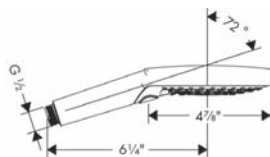

High-Efficiency

Handshowers

Raindance Select S Handshower 120 3-Jet PowderRain, 1.75 GPM

- Select button for comfortable alternation of spray modes
- Spray modes: PowderRain, Rain, Whirl
- Flow: 1.75 GPM (6.6 L/Min)
- Fully-finished matching spray face

Finish   **Part No.**   **List $**

chrome   26036001   163
brushed nickel   26036821   207