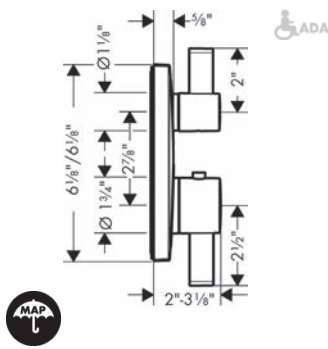

Shower Trims

Square Trims

Ecostat Square Thermostatic Trim with Volume Control
· Volume control for 1 outlet
· Flow: 6.0 GPM (22.7 L/Min)
· Thermostatic cartridge, Ceramic cartridge
· Anti-scald 100° safety stop
· Optimized for water-efficient shower products

Finish	Part No.	List $
chrome	15712001	515
brushed nickel	15712821	654

Required Parts

· Rough, iBox Universal Plus with Service Stops, 3/4"	01850181	165