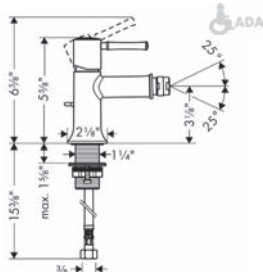

### Talis C Single-Hole Bidet Faucet

- Pivoting aerator
- Ceramic cartridge
- Includes pop-up drain

Finish	Part No.	List \$
chrome	14120001	355
brushed nickel	14120821	451
polished nickel	14120831	433
rubbed bronze	14120921	451