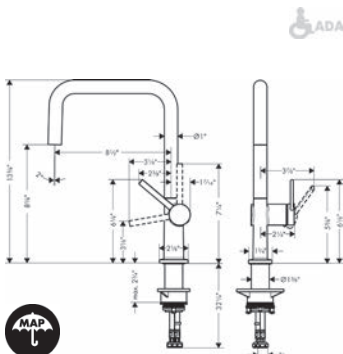

Talis N Kitchen Faucet, U-Style 1-Spray, 1.75 GPM

- Swivel range adjustable in 3 steps 60°, 110° or 150°
- Aerated spray
- Single-hole installation
- Flow: 1.75 GPM (6.6 L/Min)
- Ceramic cartridge
- 3/8" connections
- Integrated double backflow prevention

Finish	Part No.	List $
chrome	72806001	400
matte black	72806671	508
steel optic	72806801	508
polished nickel	72806831	488