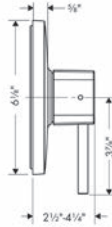

PuraVida Pressure Balance Trim

- Flow: 5.44 GPM (20.6 L/Min)
- Integrated bypass for use with diverter tub spouts
- Temperature and on/off control for 1 outlet

chrome	15407001	286
white/chrome	15407401	286

Required Parts

- Rough, iBox Universal Plus with Service Stops, 3/4"

01850181	165