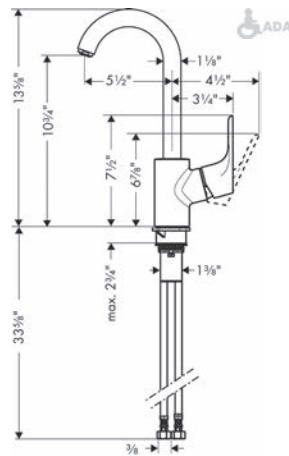

Focus Bar Faucet, 1.5 GPM

- Swivel range 150°
- Aerated spray
- Single-hole installation
- Flow: 1.5 GPM (5.7 L/Min)
- Ceramic cartridge
- 3/8" connections

chrome
steel optic

04507001
04507801

356
452