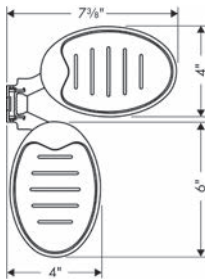

Casetta Soap Dishes Raindance

- Plastic

chrome	28698000	159