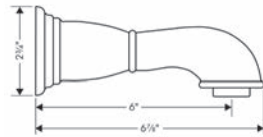

Logis Classic Tub Spout

- 1/2" NPT
- Solid brass

chrome
brushed nickel
polished nickel
rubbed bronze

06088000
06088820
06088830
06088920

209
265
255
265