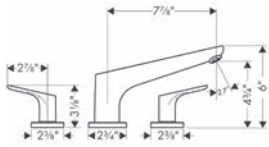

- 04365000
- 04365820

- 557
- 707

**Required Parts**

- Rough, 3-Hole Roman Tub Set

06607000

266

**Rough, 3-Hole Roman Tub Set**

- 1/2" NPT
- 90° ceramic valves