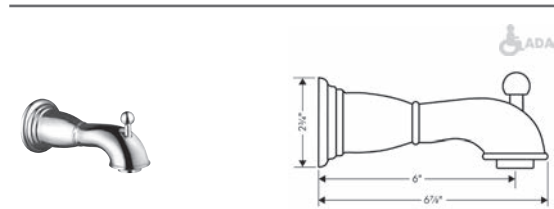

Logis Classic Tub Spout with Diverter

· Solid brass

chrome 06089000 264
brushed nickel 06089820 335
polished nickel 06089830 322
rubbed bronze 06089920 335