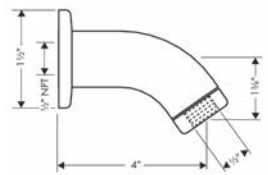

Showerarm
· Brass
· 1/2" NPT
· Escutcheon

chrome 27438001 168
brushed nickel 27438821 213
polished nickel 27438831 205