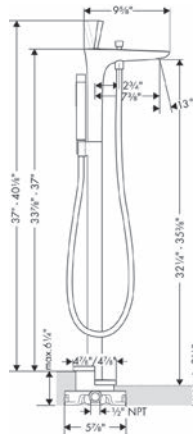

Bath

Finish Part No. List $

PuraVida Freestanding Tub Filler Trim with 1.75 GPM Handshower
· Flow: 5.15 GPM (19.5 L/Min)
· Joystick ceramic cartridge
· Integrated double backflow prevention

chrome 15477001 2,855
white/chrome 15477401 2,855

Includes
· Baton Handshower 2-Jet, 1.75 GPM (# 04486XXX)
· Techniflex Hose with Cylindrical Nut, 49" (# 28282XXX)

Required Parts
· Rough, Freestanding Tub Filler 10452181 699