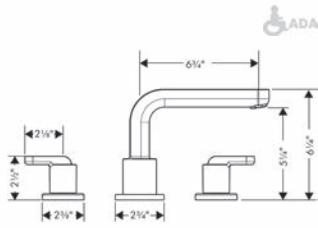

Bath

Finish

Part No.

List \$

**Metris S 3-Hole Roman Tub Set Trim with Lever Handles**

- Flow: 5.81 GPM (22 L/Min)
- 90° ceramic valves

**Required Parts**

- Rough, 3-Hole Roman Tub Set