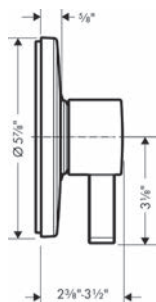

Ecostat S Pressure Balance Trim

- Flow: 5.44 GPM (20.6 L/Min)
- Integrated bypass for use with diverter tub spouts
- Temperature and on/off control for 1 outlet

Required Parts

- Rough, iBox Universal Plus with Service Stops, 3/4"

chrome 15739001 216
brushed nickel 15739821 274

01850181 165