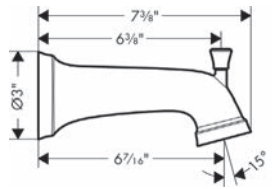

Joleena Tub Spout with Diverter

- Metal
- No dim needed (slip fit)

Finish	Part No.	List $
chrome	04775000	121
matte black	04775670	154
brushed nickel	04775820	154
polished nickel	04775830	148