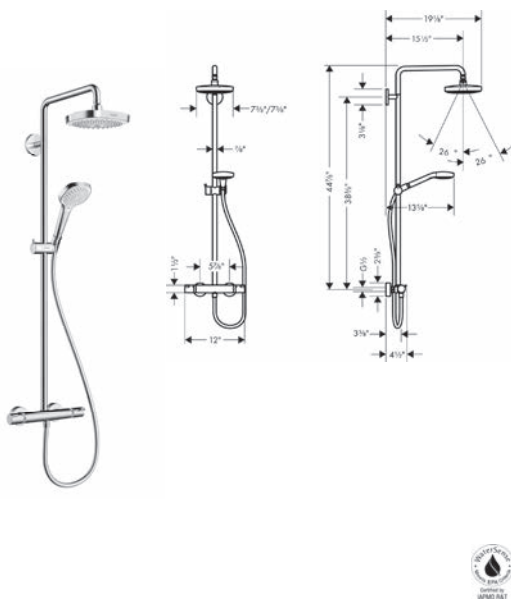

Croma Select E Showerpipe 180 2-Jet, 2.0 GPM

- Flow: 2.0 GPM (7.6 L/Min)
- Outlets may not be operated simultaneously
- Shower arm swivels left and right
- Anti-scald 100° safety stop
- Integrated volume control/diverter for 2 functions
- Exposed installation
- Height-adjustable hand shower holder
- Thermostatic cartridge
- Built-in service stops

Includes

- Croma Select E Showerhead 180 2-Jet, 2.0 GPM (# 26528XXX)
- Croma Select E Handshower 110 3-Jet, 2.0 GPM (# 26811XXX)
- Handshower Hose Techniflex, 63" (# 28276XXX)

Required Parts

- Showerpipe Basic Set

Finish	Part No.	List $
chrome	27257001	1,042
brushed nickel	27257821	1,323