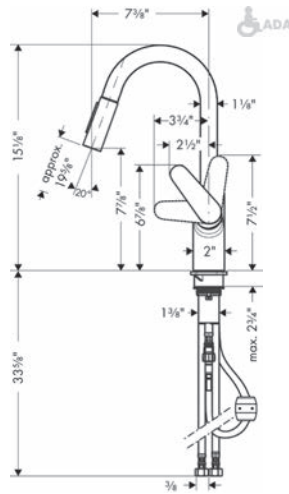

chrome  
steel optic

04505000  
04505800

523  
664

**Focus Prep Kitchen Faucet, 2-Spray Pull-Down, 1.75 GPM**

- Swivel range 150°
- Laminar and needle spray
- Toggle spray diverter
- MagFit magnetic sprayhead docking
- Single-hole installation
- Flow: 1.75 GPM (6.6 L/Min)
- Ceramic cartridge
- 3/8" connections
- Integrated double backflow prevention