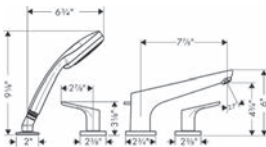

Required Parts

- Rough, 4-Hole Roman Tub Set

06646000

399

Rough, 4-Hole Roman Tub Set

- 1/2" NPT
- 90° ceramic valves

06646000

399