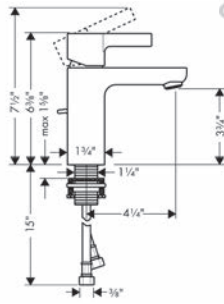

Metris S

Faucets

Metris S Single-Hole Faucet 100 with Pop-Up Drain, 1.2 GPM

- Aerated spray
- Flow: 1.2 GPM (4.5 L/Min)
- Ceramic cartridge
- Includes pop-up drain

Finish	Part No.	List $
chrome	31060001	381
brushed nickel	31060821	484

Alternate Version

- Metris S Single-Hole Faucet 100 with Pop-Up Drain, 0.5 GPM

chrome	31012001	381
brushed nickel	31012821	484