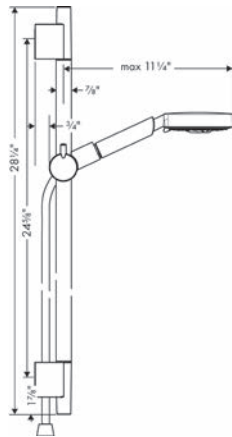

Wallbar Sets

Finish Part No. List $

Raindance S Wallbar Set 120 3-Jet 24\", 2.5 GPM

- Consists of: Handshower, Wallbar, Handshower hose, Slider
- Spray modes: RainAir, Whirl, BalanceAir
- Angle-adjustable holder pivots left and right, slides easily and locks in place
- Flow: 2.5 GPM (9.5 L/Min)

chrome	04266000	432
brushed nickel	04266820	549

Includes

- Raindance S Handshower 120 3-Jet, 2.5 GPM (# 28514XXX)
- Handshower Hose Techniflex, 63\" (# 28276XXX)
- Unica Wallbar S, 24\" (# 28632XXX)

Optional Parts

· Casetta Soap Dish Puro	chrome	28679000	56
· Casetta Soap Dishes	clear	28675000	90