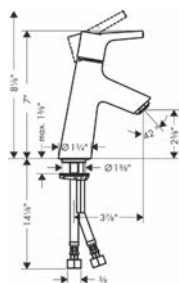

Talis S Single-Hole Faucet 80, 1.0 GPM

- Aerated spray
- Flow: 1.0 GPM (3.8 L/Min)
- Ceramic cartridge
- Does not include: Pop-up assembly

chrome

72018001

221