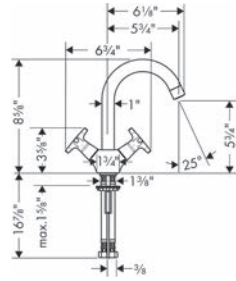

Logis Classic

Finish

Part No.

List $

Logis Classic Single-Hole Faucet 150 with Swivel Spout and Pop-Up Drain, 1.2 GPM

- Swivel range 120°
- Aerated spray
- Flow: 1.2 GPM (4.5 L/Min)
- 90° ceramic valves
- Includes pop-up drain

chrome
brushed nickel

71270001
71270821

200
254