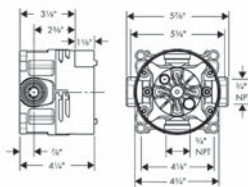

Rough, iBox Universal Plus with Service Stops, 3/4"

· 3/4" NPT
· 180° rotationally-symmetric installation
· sound-decoupled installation
· Includes: 3/4" plug, Adjustable installation flange

	01850181	165

Optional Parts

· Installation Set, iBox Universal Plus Rough	96615000	45