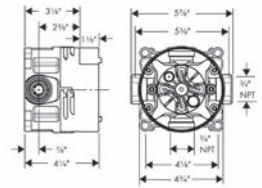

Rough, iBox Universal Plus with Service Stops, 3/4"
· 3/4" NPT
· 180° rotationally-symmetric installation
· sound-decoupled installation
· Includes: 3/4" plug, Adjustable installation flange

	01850181	165

Optional Parts
· Installation Set, iBox Universal Plus Rough 96615000 45