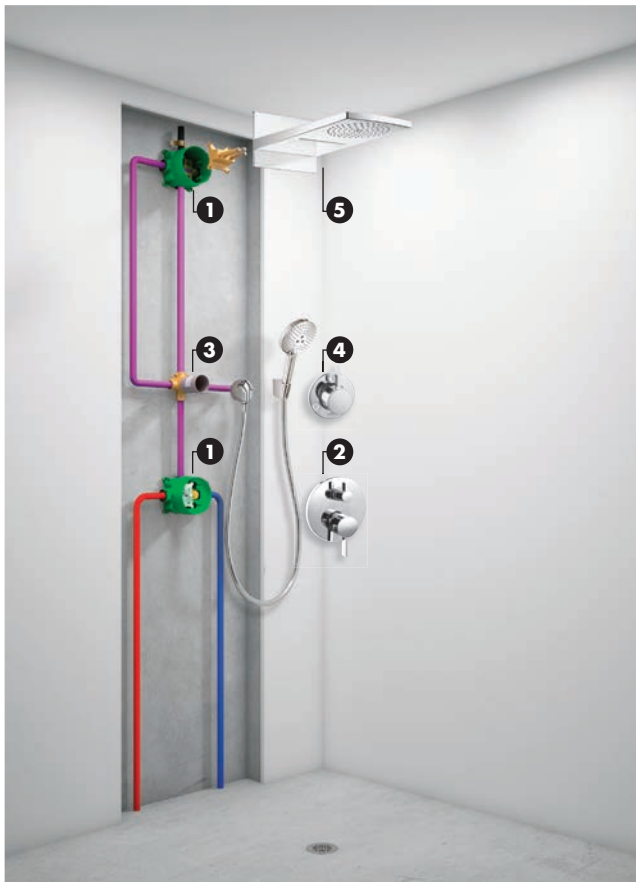

Thermostatic with Volume Control plus Quattro Diverter/Raindance Rainfall Showerhead 180 2-Jet Trim

1. (2x) Rough, iBox Universal Plus with Service Stops, 3/4"
  #01850181
  One iBox Universal Plus is used as a rough for the Raindance Rainfall, The second iBox Universal Plus is needed to install the thermostatic trim
2. Ecostat Thermostatic Trim S with Volume Control
  #04230000
  Thermostatic temperature control and volume control
3. Rough, Quattro 3-Way Diverter, 3/4"
  #15930181 or
  Rough, Quattro Green 3-Way Diverter, 3/4" (no shared function)
  #15936181
4. Ecostat Diverter Trim S Trio/Quattro
  #04232000
  Selects between the two functions of the Raindance Rainfall and also the handshower
5. Raindance Rainfall Showerhead 180 2-Jet Trim, 2.5 GPM
  #28433001
  Includes showerhead function block for installing showerhead onto the iBox