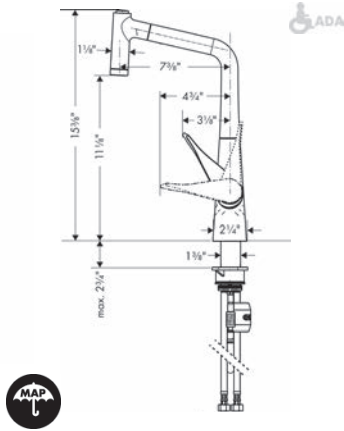

Metris Prep Kitchen Faucet, 2-Spray Pull-Out, 1.75 GPM

- Swivel range 110° / 150°
- Laminar and needle spray
- Locking spray diverter (reverts to default spray mode upon valve closing)
- MagFit magnetic sprayhead docking
- Single-hole installation
- Flow: 1.75 GPM (6.6 L/Min)
- Ceramic cartridge
- 3/8" connections
- Integrated double backflow prevention

chrome 04508000 661
steel optic 04508800 839