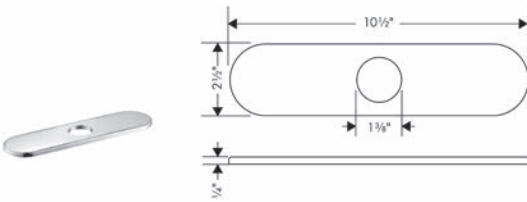

Accessories

NEW

Joleena Base Plate for Single-Hole Kitchen Faucets, 10"

· Purpose of use: for concealing basin holes

Finish	Part No.	List $
chrome	04797000	44
matte black	04797670	56
steel optic	04797800	56
polished nickel	04797830	54

Air Gap

· For use with dishwasher, prevents backflow

chrome	04214000	48
steel optic	04214800	61
polished nickel	04214830	59
rubbed bronze	04214920	61

Base Plate for Single-Hole Kitchen Faucets, 10"

· Purpose of use: for concealing basin holes

chrome	14019001	77
polished nickel	14019831	94
steel optic	14019861	98
rubbed bronze	14019921	98