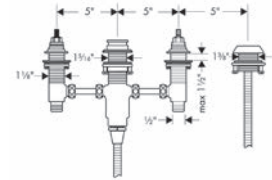

Rough, 4-Hole Roman Tub Set

- 1/2" NPT
- 90° ceramic valves

06646000	399

NEW