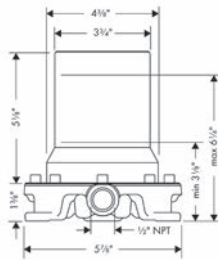

Rough, Freestanding Tub Filler

- 1/2" NPT

10452181	699