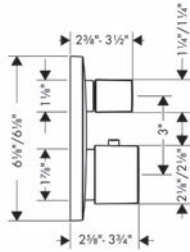

PuraVida Thermostatic Trim with Volume Control and Diverter

- Volume control and diverter for 2 outlets
- Flow: 7.0 GPM (26.5 L/Min)
- Thermostatic cartridge, Shut-off/ diverter valve
- Anti-scald 100° safety stop

chrome	15771001	872
white/chrome	15771401	872

Required Parts

- Rough, iBox Universal Plus with Service Stops, 3/4"

01850181	165