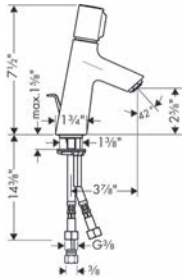

Select Faucets

Talis Select S Single-Hole Faucet 80 with Pop-Up Drain, 1.2 GPM

- Aerated spray
- Flow: 1.2 GPM (4.5 L/Min)
- Select cartridge for easy, intuitive operation: Push handle to turn water on and off, and turn to adjust temperature
- Includes pop-up drain

Finish Part No. List $

chrome 72040001 279
brushed nickel 72040821 354