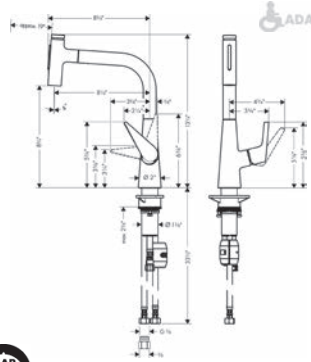

Talis Select S Prep Kitchen Faucet, 2-Spray Pull-Out, 1.75 GPM

- Swivel range 110° / 150°
- Laminar and needle spray
- Toggle spray diverter
- Select button provides convenient start/stop of the water flow at the sprayhead
- MagFit magnetic sprayhead docking
- Single-hole installation
- Flow: 1.75 GPM (6.6 L/Min)
- Ceramic cartridge
- 3/8" hoses
- Integrated double backflow prevention

chrome	72824001	593
steel optic	72824801	753

Alternate Version

- Talis Select S Prep Kitchen Faucet, 2-Spray Pull-Out with sBox, 1.75 GPM

chrome	73868001	646
steel optic	73868801	820