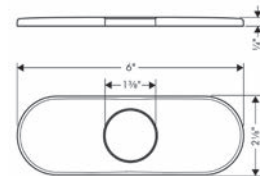

532  
676

**E&S Accessories Base Plate for Contemporary Single-Hole Faucets, 6"**

- Purpose of use: for concealing basin holes
- Metal

chrome  
brushed nickel

06490000  
06490820

57  
72

		Finish	Part No.	List \$
 	<p><b>Metris Widespread Faucet 100 with Pop-Up Drain, 1.2 GPM</b></p> <ul style="list-style-type: none"> <li>· Aerated spray</li> <li>· Flow: 1.2 GPM (4.5 L/Min)</li> <li>· 90° ceramic valves</li> <li>· Includes pop-up drain</li> </ul> <p><b>Alternate Version</b></p> <ul style="list-style-type: none"> <li>· Metris Widespread Faucet 100 with Pop-Up Drain, 0.5 GPM</li> </ul>	chrome	31083001	652
		brushed nickel	31083821	828
		  		
 	<p><b>Metris Wall-Mounted Single-Handle Faucet Trim, 1.2 GPM</b></p> <ul style="list-style-type: none"> <li>· Aerated spray</li> <li>· Flow: 1.2 GPM (4.5 L/Min)</li> <li>· Ceramic cartridge</li> </ul> <p><b>Required Parts</b></p> <ul style="list-style-type: none"> <li>· Rough, Wall-Mounted Single-Handle Faucet</li> </ul>	chrome	31086001	391
		brushed nickel	31086821	497
		 		
 	<p><b>Rough, Wall-Mounted Single-Handle Faucet</b></p> <ul style="list-style-type: none"> <li>· Install valve left or right</li> <li>· 1/2" NPT</li> </ul>		13622181	300
 	<p><b>Metris Single-Hole Bidet Faucet</b></p> <ul style="list-style-type: none"> <li>· Pivoting aerator</li> <li>· Ceramic cartridge</li> <li>· Includes pop-up drain</li> </ul>	chrome	31280001	381
		brushed nickel	31280821	484