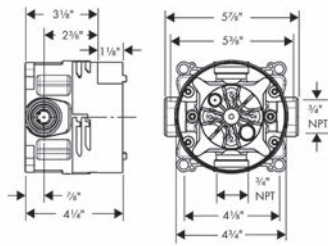

Rough, iBox Universal Plus with Service Stops, 3/4"

- 3/4" NPT
- 180° rotationally-symmetric installation
- sound-decoupled installation
- Includes: 3/4" plug, Adjustable installation flange

Optional Parts

- Installation Set, iBox Universal Plus Rough

01850181	165

96615000	45

NEW