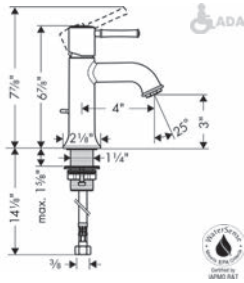

Talis C

Faucets

Talis C Single-Hole Faucet 80 with Pop-Up Drain, 1.2 GPM

- Aerated spray
- Flow: 1.2 GPM (4.5 L/Min)
- Ceramic cartridge
- Includes pop-up drain

Finish	Part No.	List $
chrome	14111001	343
brushed nickel	14111821	436
polished nickel	14111831	418
rubbed bronze	14111921	436