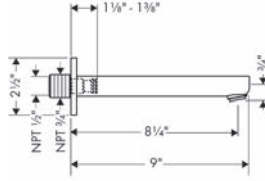

### Metris S Tub Spout 9"

- Solid brass
- Includes: 1/2" female and 3/4" male adaptor

chrome	14421001	224
brushed nickel	14421821	284