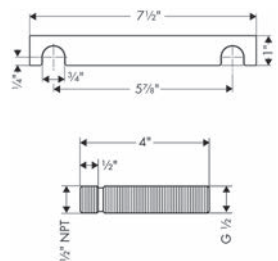

chrome	13161001	531
	16181181	71

Showerpipe Basic Set

- Includes: 1/2" NPT x G 1/2 supply nipples, Stainless steel spacing tool, Thread protector and plugs for flushing