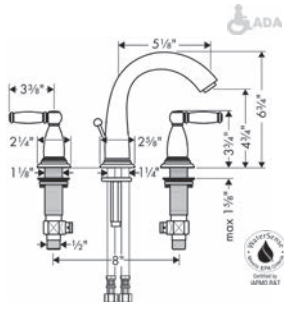

Swing C

Faucets

Swing C Widespread Faucet with Pop-Up Drain, 1.2 GPM

- Aerated spray
- Flow: 1.2 GPM (4.5 L/Min)
- 90° ceramic valves
- Includes pop-up drain

Finish

Part No.

List $

chrome	06117000	576
brushed nickel	06117820	732
rubbed bronze	06117920	732