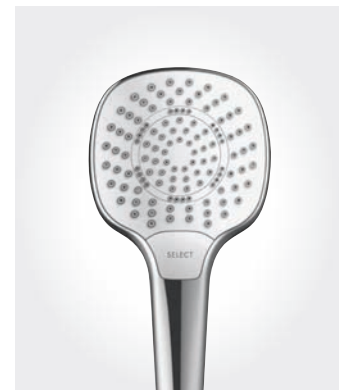

**PowderRain** won the Silver Award in Bath category at KBIS 2019.

The **Raindance Select S Showerhead 240 2-Jet** came home with a win during the prestigious iF Awards in 2013.

The **Croma Select E Handshower 110 3-Jet**, is the winner for 2015.