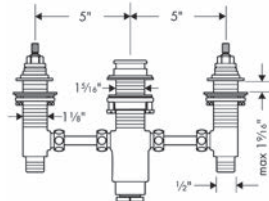

06607000

266

**Rough, 3-Hole Roman Tub Set**

- 1/2" NPT
- 90° ceramic valves

06607000

266

Faucets

170