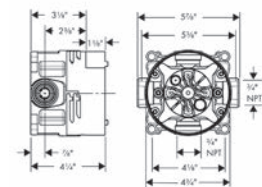

Rough, iBox Universal Plus with Service Stops, 3/4"

- 3/4" NPT
- 180° rotationally-symmetric installation
- sound-decoupled installation
- Includes: 3/4" plug, Adjustable installation flange

Optional Parts

- Installation Set, iBox Universal Plus Rough

01850181 165

96615000 45