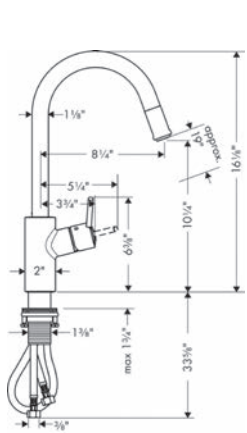

Talis S² HighArc Kitchen Faucet, 1-Spray Pull-Down, 1.75 GPM

- Swivel range 150°
- Aerated spray
- MagFit magnetic sprayhead docking
- Single-hole installation
- Flow: 1.75 GPM (6.6 L/Min)
- Ceramic cartridge
- 3/8" connections
- Integrated double backflow prevention

chrome	14872001	514
steel optic	14872801	653