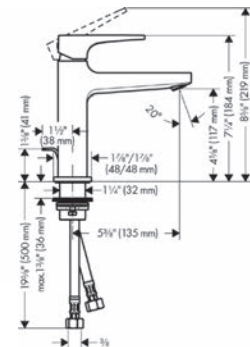

Metropol Single-Hole Faucet 110 with Lever Handle and Pop-Up Drain, 1.2 GPM

- Aerated spray
- Flow: 1.2 GPM (4.5 L/Min)
- Ceramic cartridge
- Includes pop-up drain

chrome
brushed nickel

32506001
32506821

397
504

Alternate Version

- Metropol Single-Hole Faucet 110 with Lever Handle and Pop-Up Drain, 0.5 GPM

chrome
brushed nickel

32527001
32527821

397
504