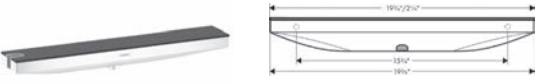

### Rainfinity Wall Outlet 500 with Handshower Holder and Shelf

- Metal connection angle
- 1/2" NPT
- 500 mm storage shelf

matte white	26843701	580
-------------	----------	-----