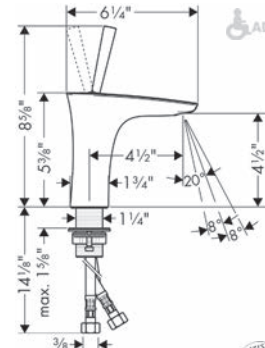

PuraVida Single-Hole Faucet 110, 1.2 GPM

- Laminar spray
- Angle-adjustable spray
- Flow: 1.2 GPM (4.5 L/Min)
- Joystick ceramic cartridge
- Does not include: Pop-up assembly

chrome	15070001	635
white/chrome	15070401	635