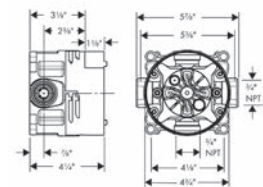

Rough, iBox Universal Plus with Service Stops, 3/4"

- 3/4" NPT
- 180° rotationally-symmetric installation
- sound-decoupled installation
- Includes: 3/4" plug, Adjustable installation flange

Optional Parts

- Installation Set, iBox Universal Plus Rough

01850181 165

96615000 45