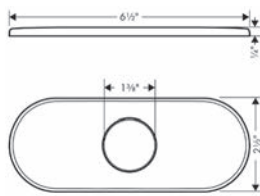

C Accessories Base Plate for Traditional Single-Hole Faucets, 6"

- Purpose of use: for concealing basin holes
- Metal

Finish	Part No.	List $
chrome	14018001	56
brushed nickel	14018821	71
polished nickel	14018831	68
rubbed bronze	14018921	71