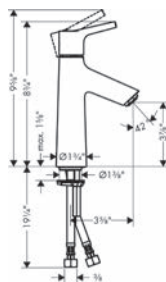

Talis S Single-Hole Faucet 100, 1.0 GPM

- Aerated spray
- Flow: 1.0 GPM (3.8 L/Min)
- Ceramic cartridge
- Does not include: Pop-up assembly

chrome

72025001

261