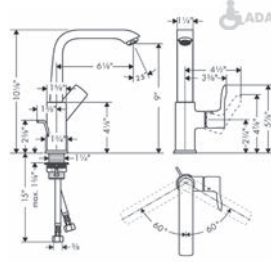

Metris Single-Hole Faucet 230 with Swivel Spout and Pop-Up Drain, 1.2 GPM

- Swivel range 120°
- Aerated spray
- Flow: 1.2 GPM (4.5 L/Min)
- Ceramic cartridge
- Includes pop-up drain

chrome
brushed nickel

31087001
31087821

467
593