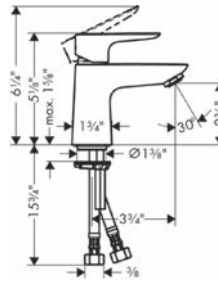

Talis E Single-Hole Faucet 80, 1.0 GPM

- Aerated spray
- Flow: 1.0 GPM (3.8 L/Min)
- Ceramic cartridge
- Does not include: Pop-up assembly

chrome

71708001

170