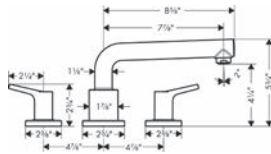

Talis S 3-Hole Roman Tub Set Trim

- Flow: 5.81 GPM (22 L/Min)
- 90° ceramic valves

Required Parts

- Rough, 3-Hole Roman Tub Set

chrome	72415001	463
brushed nickel	72415821	588