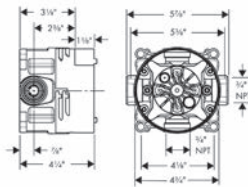

Rough, iBox Universal Plus with Service Stops, 3/4"

- 3/4" NPT
- 180° rotationally-symmetric installation
- sound-decoupled installation
- Includes: 3/4" plug, Adjustable installation flange

01850181	165

Optional Parts

- Installation Set, iBox Universal Plus Rough

96615000	45