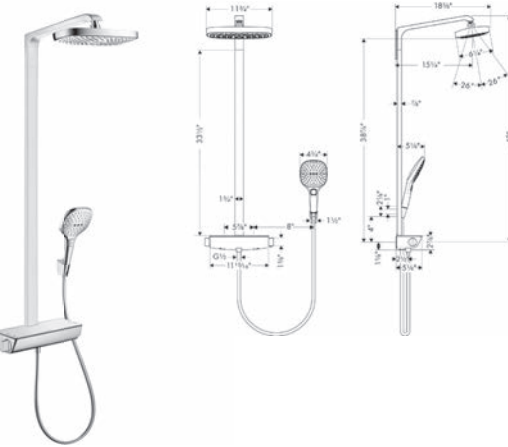

Required Parts

- Showerpipe Basic Set

white/chrome

04610400

1,999

Raindance Select S Showerpipe 240 2-Jet, 2.5 GPM

- Flow: 2.5 GPM (9.5 L/Min)
- Outlets may not be operated simultaneously
- Shower arm swivels left and right
- Anti-scald 100° safety stop
- Integrated volume control/diverter for 2 functions
- Exposed installation
- Height-adjustable hand shower holder
- Thermostatic cartridge
- Built-in service stops

Includes

- Raindance Select S Showerhead 240 2-Jet, 2.5 GPM (# 26469XXX)
- Raindance Select S Handshower 120 3-Jet, 2.5 GPM (# 26531XXX)
- Handshower Hose Techniflex, 63" (# 28276XXX)

Required Parts

- Showerpipe Basic Set

chrome

27129001

1,420

white/chrome

27129401

1,420

brushed nickel

27129821

1,803