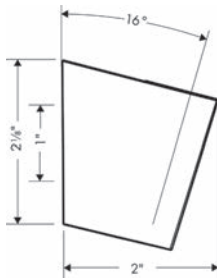

Handshower Holder S

- Wall-mounted

chrome	28331000	43
brushed nickel	28331820	55
polished nickel	28331830	52

NEW