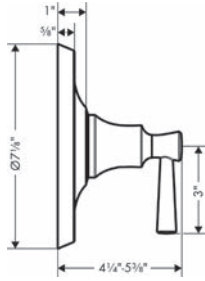

Trim

NEW

Joleena Pressure Balance Trim

- Flow: 5.44 GPM (20.6 L/Min)
- Integrated bypass for use with diverter tub spouts
- Temperature and on/off control for 1 outlet

Required Parts

- Rough, iBox Universal Plus with Service Stops, 3/4"

Finish	Part No.	List $
chrome	04779000	199
matte black	04779670	253
brushed nickel	04779820	253
polished nickel	04779830	243