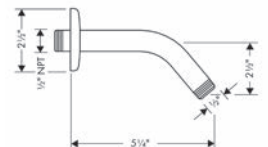

Showerarm Standard 6"
· Brass
· 1/2" NPT
· Escutcheon

chrome 27411003 39
matte black* 27411673 50
brushed nickel 27411823 50
polished nickel 27411833 48
rubbed bronze 27411923 50
polished brass 27411933 48