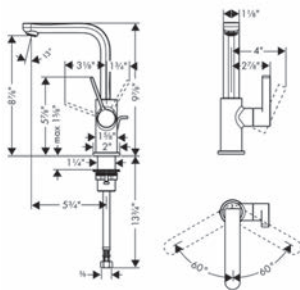

Metris S Single-Hole Faucet 230 with Swivel Spout and Pop-Up Drain, 1.2 GPM

- Swivel range 120°
- Aerated spray
- Flow: 1.2 GPM (4.5 L/Min)
- Ceramic cartridge
- Includes pop-up drain

chrome	31161001	467
brushed nickel	31161821	593