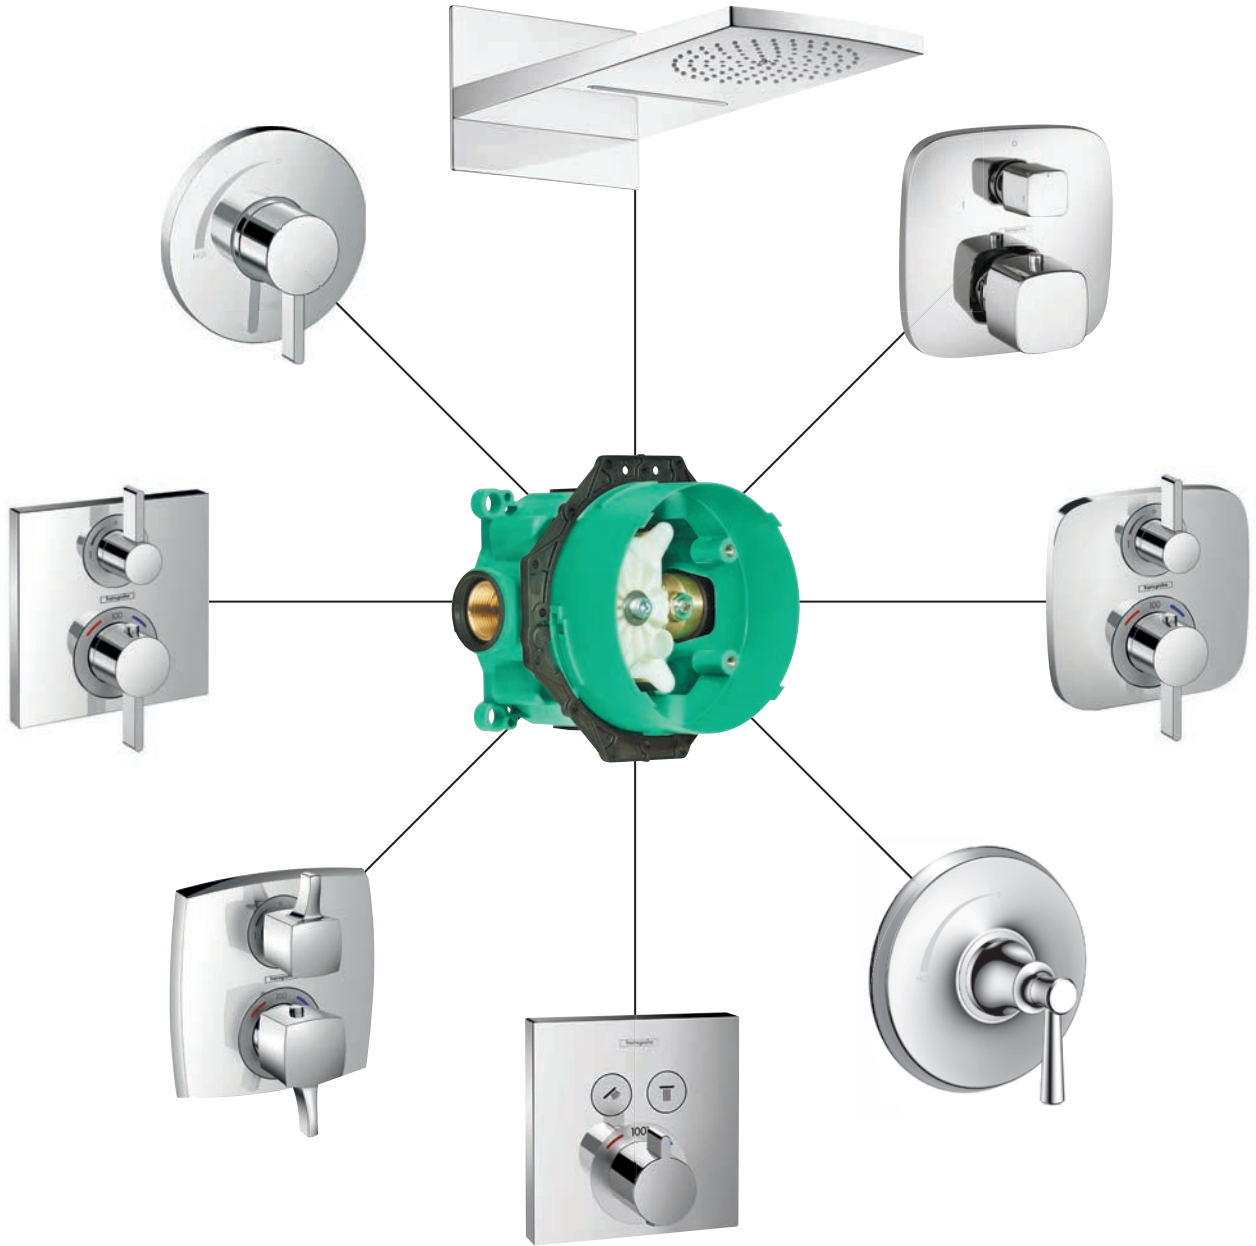

One Rough for any Thermostatic or Pressure Balance Shower System