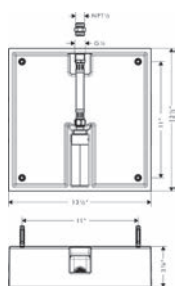

Showerheads

Finish **Part No.** **List $**

Raindance S Showerhead 180 1-Jet PowderRain, 1.75 GPM

- Spray modes: PowderRain
- Flow: 1.75 GPM (6.6 L/Min)
- Fully-finished matching spray face

chrome 27629001 515
brushed nickel 27629821 654

Alternate Version

- Raindance S Showerhead 180 1-Jet PowderRain, 2.0 GPM

chrome 27656001 515
brushed nickel 27656821 654

Raindance Select S Showerhead 240 2-Jet, 1.8 GPM

- 134 no-clog spray channels
- Spray modes: RainAir, Rain
- Flow: 1.8 GPM (6.8 L/Min)
- Select button for comfortable alternation of spray modes
- Spray face removable for cleaning
- Fully-finished matching spray face

chrome 04720000 560
white/chrome 04720400 560
brushed nickel 04720820 711

Alternate Version

- Raindance Select S Showerhead 240 2-Jet, 2.0 GPM (PHASE OUT)

chrome 04719000 560
white/chrome 04719400 560
brushed nickel 04719820 711

Raindance S Showerhead 150 3-Jet, 1.75 GPM

- 86 no-clog spray channels
- Spray modes: RainAir, BalanceAir, Whirl
- Flow: 1.75 GPM (6.6 L/Min)

chrome 04800000 253
brushed nickel 04800820 321

Alternate Version

- Raindance S Showerhead 150 3-Jet, 2.0 GPM

chrome 04725000 253
brushed nickel 04725820 321

Raindance E Showerhead 400 Square 1-Jet Trim, 1.8 GPM

- 168 no-clog spray channels
- Spray modes: Rain
- Flow: 1.8 GPM (6.8 L/Min)
- Fully-finished matching spray face

chrome 26255001 706

Alternate Version

- Raindance E Showerhead 400 Square 1-Jet Trim, 2.0 GPM

chrome 26253001 706

Required Parts

- Raindance E Rough, Showerhead 400 Square 1-Jet 26254181 114

Raindance E Rough, Showerhead 400 Square 1-Jet

- 1/2" NPT

26254181 114