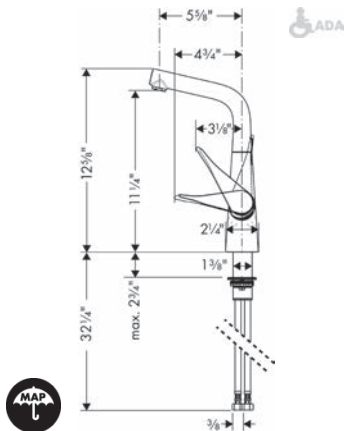

Metris Bar Faucet, 1.5 GPM

- Swivel range 150°
- Aerated spray
- Single-hole installation
- Flow: 1.5 GPM (5.7 L/Min)
- Ceramic cartridge
- 3/8" connections

chrome 04509000 448
steel optic 04509800 569