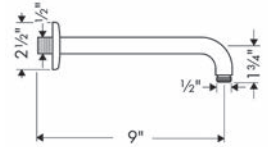

Showerarm Raindance 9"
· Brass
· 1/2" NPT
· Escutcheon

chrome 27422001 146
brushed nickel 27422821 185
polished nickel 27422831 178
rubbed bronze 27422921 185