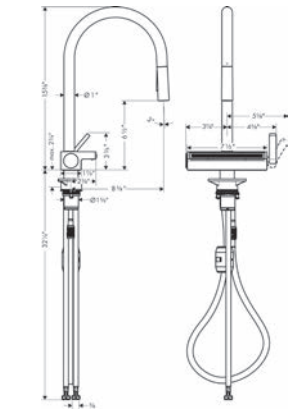

Aquno Select

Aquno Select HighArc Kitchen Faucet, 3-Spray Pull-Down, 1.75 GPM

- Change between SatinFlow and pull-out sprayer at the touch of a button
- Swivel range adjustable in 3 steps 60°, 110° or 150°
- Laminar and needle spray, SatinFlow
- Toggle spray diverter
- MagFit magnetic sprayhead docking
- Single-hole installation
- Flow: 1.75 GPM (6.6 L/Min)
- Ceramic cartridge
- 3/8" connections
- Integrated double backflow prevention

Finish	Part No.	List $
chrome	73837001	850
matte black	73837671	1080
steel optic	73837801	1080

Alternate Version

- Aquno Select HighArc Kitchen Faucet, 3-Spray Pull-Down with sBox, 1.75 GPM

chrome	73831001	935
matte black	73831671	1187
steel optic	73831801	1187

Available Spring 2020