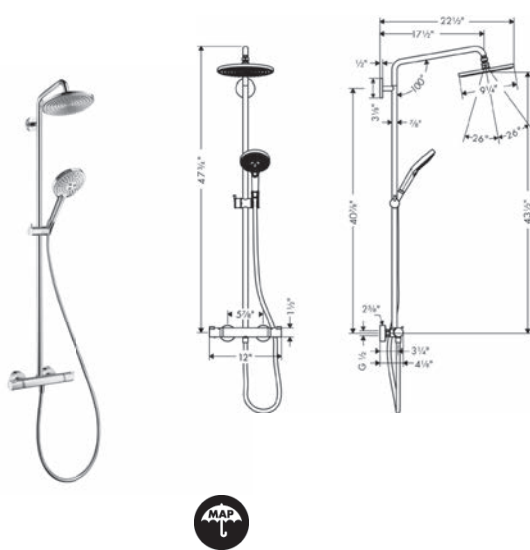

Showerpipes

Raindance S Showerpipe 240 1-Jet, 2.5 GPM

- Flow: 2.5 GPM (9.5 L/Min)
- Outlets may not be operated simultaneously
- Shower arm swivels left and right
- Anti-scald 100° safety stop
- Integrated volume control/diverter for 2 functions
- Exposed installation
- Height-adjustable hand shower holder
- Thermostatic cartridge
- Built-in service stops

Includes

- Raindance S Showerhead 240 1-Jet, 2.5 GPM (# 27474XXX)
- Raindance Select S Handshower 120 3-Jet, 2.5 GPM (# 26531XXX)
- Handshower Hose Techniflex, 63" (# 28276XXX)

Required Parts

- Showerpipe Basic Set

Finish	Part No.	List $
chrome	27115001	1,263
brushed nickel	27115821	1,604