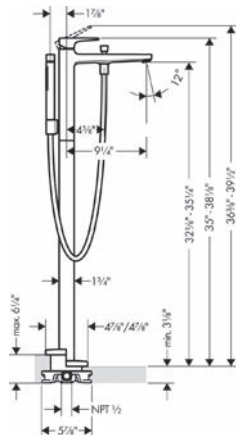

Metropol Freestanding Tub Filler Trim with Loop Handle and 1.75 GPM Handshower

- Flow: 5.28 GPM (20 L/Min)
- Ceramic cartridge
- Integrated double backflow prevention

Includes

- Baton Handshower 2-Jet, 1.75 GPM (# 04486XXX)
- Techniflex Hose with Cylindrical Nut, 49" (# 28282XXX)

Required Parts

- Rough, Freestanding Tub Filler

chrome 74532001 2,369
brushed nickel 74532821 3,009

10452181 699