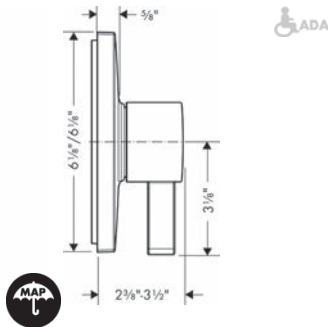

Ecostat Square Pressure Balance Trim
· Flow: 5.44 GPM (20.6 L/Min)
· Integrated bypass for use with diverter tub spouts
· Temperature and on/off control for 1 outlet

chrome	15724001	216
brushed nickel	15724821	274

Required Parts

· Rough, iBox Universal Plus with Service Stops, 3/4"	01850181	165