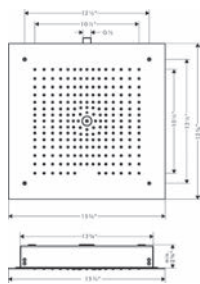

Required Parts

- Raindance E Rough, Showerhead 400 Square 1-Jet 26254181 114

Raindance E Rough, Showerhead 400 Square 1-Jet

- 1/2" NPT

26254181 114