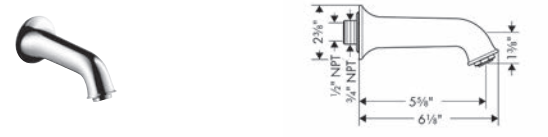

Talis C Tub Spout

· Solid brass
· Includes: 1/2" female and 3/4" male adaptor

chrome	14148001	211
brushed nickel	14148821	268
polished nickel	14148831	257
rubbed bronze	14148921	268