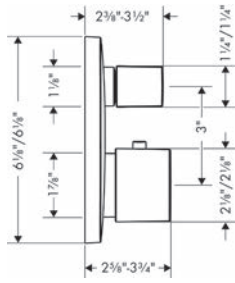

Trims

**PuraVida Thermostatic Trim with Volume Control**

- Volume control for 1 outlet
- Flow: 6.0 GPM (22.7 L/Min)
- Thermostatic cartridge, Ceramic cartridge
- Anti-scald 100° safety stop

Finish	Part No.	List \$
chrome	15775001	785
white/chrome	15775401	785