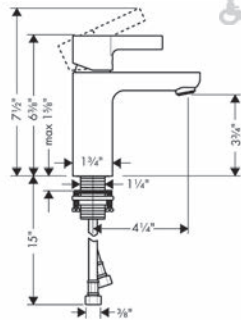

Metris S Single-Hole Faucet 100, 1.0 GPM

- Aerated spray
- Flow: 1.0 GPM (3.8 L/Min)
- Ceramic cartridge
- Does not include: Pop-up assembly

chrome	04531000	337