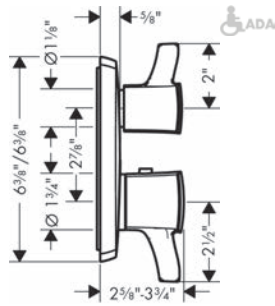

Classic Trims

Finish Part No. List $

Ecostat Classic Thermostatic Trim with Volume Control, Square

- Volume control for 1 outlet
- Flow: 6.0 GPM (22.7 L/Min)
- Thermostatic cartridge, Ceramic cartridge
- Anti-scald 100° safety stop
- Optimized for water-efficient shower products

Required Parts

- Rough, iBox Universal Plus with Service Stops, 3/4"

chrome 15727001 515
brushed nickel 15727821 654