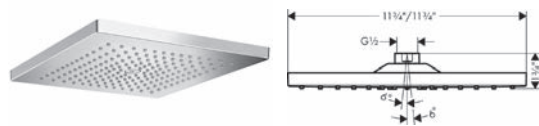

Raindance E Showerhead 300 1-Jet, 2.0 GPM

- 168 no-clog spray channels
- Spray modes: Rain
- Flow: 2.0 GPM (7.6 L/Min)
- Fully-finished matching spray face
- Spray face removable for cleaning

chrome 26239001 580
brushed nickel 26239821 737

Required Parts (choose one)

- Raindance E Showerarm, 15" (Must be used with Raindance E 300 Showerhead)

chrome 04731000 186
brushed nickel 04731820 236

- Raindance E Extension Pipe for Ceiling Mount

chrome 27393001 125
brushed nickel 27393821 159

Alternate Version

- Raindance E Showerhead 300 1-Jet, 1.8 GPM

chrome 26240001 580
brushed nickel 26240821 737