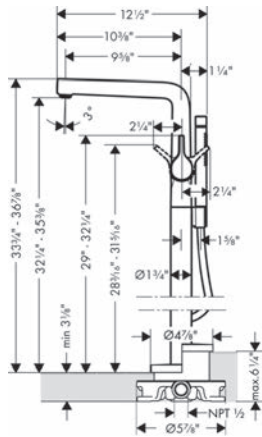

Bath

Talis S Freestanding Tub Filler Trim with 1.75 GPM Handshower

- Flow: 5.31 GPM (20.1 L/Min)
- Ceramic cartridge
- Integrated double backflow prevention

Includes

- Baton Handshower 2-Jet, 1.75 GPM (# 04486XXX)
- Techniflex Hose with Cylindrical Nut, 49" (# 28282XXX)

Required Parts

- Rough, Freestanding Tub Filler

Finish	Part No.	List $
chrome	72413001	915
brushed nickel	72413821	1,162