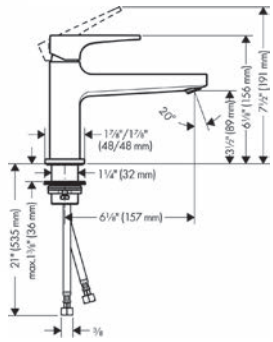

Faucets

Finish Part No. List $

Metropol Single-Hole Faucet 100 with Lever Handle, 1.2 GPM

- Aerated spray
- Flow: 1.2 GPM (4.5 L/Min)
- Ceramic cartridge
- Does not include: Pop-up assembly

chrome
brushed nickel

32505001
32505821

355
451