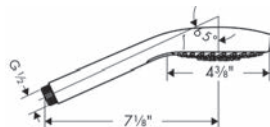

Croma Select S Handshower 110 3-Jet, 1.75 GPM

- Select button for comfortable alternation of spray modes
- 121 no-clog spray channels
- Spray modes: SoftRain, IntenseRain, Pulsating Massage
- Flow: 1.75 GPM (6.6 L/Min)
- Easy-to-clean white spray face

white/chrome   04724400   130
brushed nickel   04724820   165

Alternate Version

- Croma Select S Handshower 110 3-Jet, 2.0 GPM

white/chrome   26801401   130
brushed nickel   26801821   165