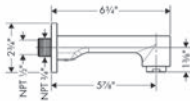

### Metris S Tub Spout 9"

- Solid brass
- Includes: 1/2" female and 3/4" male adaptor

chrome	14421001	224
brushed nickel	14421821	284