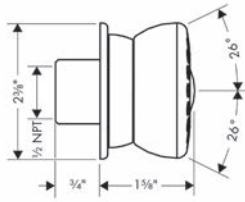

Showers and Shower Components

Bodysprays

Bodyvette Bodyspray with Stop

- Pause feature slows flow to trickle
- Flow: 2.5 GPM (9.5 L/Min)
- 1/2" NPT

Finish	Part No.	List $
chrome	28467001	226
brushed nickel	28467821	287
polished nickel	28467831	276

Accessories