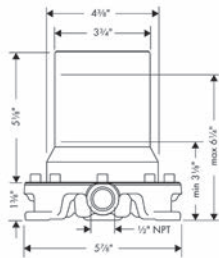

Bath

Finish

Part No.

List $

Metris Freestanding Tub Filler Trim with 1.75 GPM Handshower

- Flow: 5.31 GPM (20.1 L/Min)
- Ceramic cartridge
- Integrated double backflow prevention

Includes

- Baton Handshower 2-Jet, 1.75 GPM (# 04486XXX)
- Techniflex Hose with Cylindrical Nut, 49" (# 28282XXX)

Required Parts

- Rough, Freestanding Tub Filler

- chrome 31432001
- brushed nickel 31432821

- 1,687
- 2,142

10452181

699

Rough, Freestanding Tub Filler

- 1/2" NPT

10452181

699

Metris 3-Hole Roman Tub Set Trim

- Flow: 5.81 GPM (22 L/Min)
- 90° ceramic valves

- chrome 31440001
- brushed nickel 31440821

- 721
- 916

Required Parts

- Rough, 3-Hole Roman Tub Set

06607000

266

Rough, 3-Hole Roman Tub Set

- 1/2" NPT
- 90° ceramic valves

06607000

266