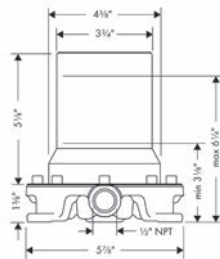

Rough, Freestanding Tub Filler
· 1/2" NPT 10452181 699