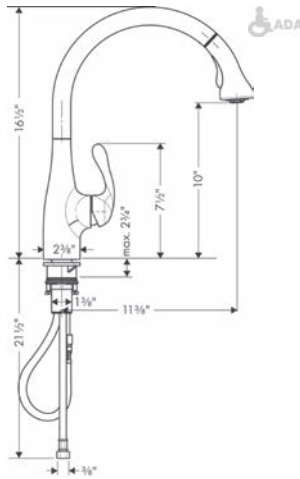

chrome  
steel optic

71845001  
71845801

380  
483

**Allegro E**

**Finish**

**Part No.**

**List \$**

**Allegro E Gourmet Semi-Pro Kitchen Faucet, 2-Spray Pull-Down, 1.75 GPM**