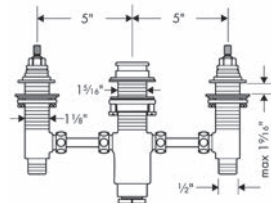

- Flow: 5.81 GPM (22 L/Min)
- 90° ceramic valves

**Required Parts**

- Rough, 3-Hole Roman Tub Set

chrome	72415001	463
brushed nickel	72415821	588

**Rough, 3-Hole Roman Tub Set**

- 1/2" NPT
- 90° ceramic valves