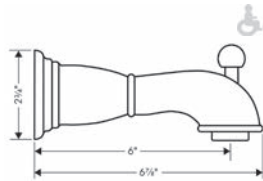

209  
265  
255  
265

**Logis Classic Tub Spout with Diverter**

- Solid brass

chrome  
brushed nickel  
polished nickel  
rubbed bronze

06089000  
06089820  
06089830  
06089920

264  
335  
322  
335

Joleena	202		Aquno Select M81	203	
Metris Select	204		Metris	205	
Talis N	206		Talis Select S	207	
Talis S	208		Talis C	212	
Focus N	214		Focus	215	
Allegro N	216		Allegro E	217	
Soap Dispensers	220		Beverage Faucets	222	
Accessories	223				