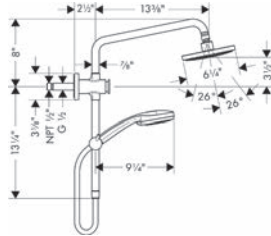

Shower Sets

Finish Part No. List $

Croma SAM Set Plus 160, 2.0 GPM

- The adjustable handshower holder on this model should not be used with a handshower with a spray face larger than 125 mm (5") in diameter
- Flow: 2.0 GPM (7.6 L/Min)
- Suitable for shower and tub/shower installations
- Locking push-button diverts flow to handshower

chrome
brushed nickel

04526000
04526820

598
759

Includes

- Croma SAM Set Plus without Shower Components (# 04527XXX)
- Croma Showerhead 160 1-Jet, 2.0 GPM (# 28450XXX)
- Handshower Hose Techniflex, 63" (# 28276XXX)
- Croma 100 Handshower E 3-Jet, 1.8 GPM (not available separately)