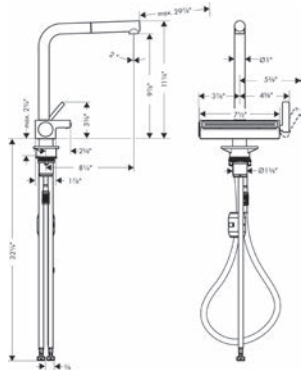

Available Spring 2020

**Aquno Select Kitchen Faucet, 2-Spray Pull-Out, 1.75 GPM**

- Change between SatinFlow and pull-out sprayer at the touch of a button
- Swivel range adjustable in 3 steps 60°, 110° or 150°
- Laminar spray, SatinFlow
- MagFit magnetic sprayhead docking
- Single-hole installation
- Flow: 1.75 GPM (6.6 L/Min)
- Ceramic cartridge
- 3/8" connections
- Integrated double backflow prevention