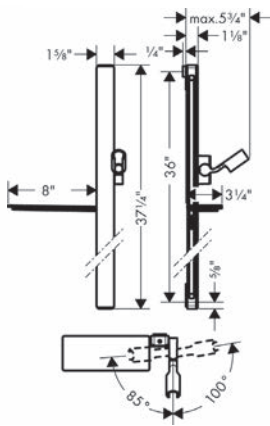

Unica Wallbar Raindance E, 36"

chrome

27640000

302

- Consists of: Wallbar, Handshower hose, Slider, Soap dish
- Made of safety glass
- Flat aluminum profile with mirrored safety glass finish
- Angle-adjustable holder pivots left and right, slides easily and locks in place

Includes

- Handshower Hose Techniflex, 63" (# 28276XXX)