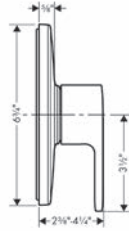

### Required Parts

- Rough, iBox Universal Plus with Service Stops, 3/4"

01850181	165
----------	-----