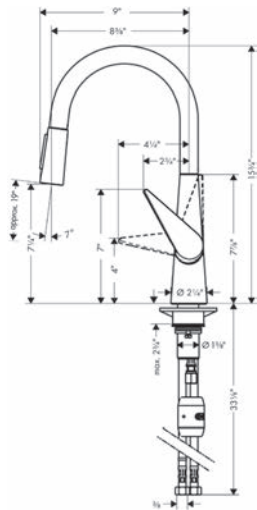

Talis S

Talis S HighArc Kitchen Faucet, 2-Spray Pull-Down, 1.75 GPM

- Swivel range 110° / 150°
- Laminar and needle spray
- Toggle spray diverter
- MagFit magnetic sprayhead docking
- Single-hole installation
- Flow: 1.75 GPM (6.6 L/Min)
- Ceramic cartridge
- 3/8" connections
- Integrated double backflow prevention

Finish

Part No.

List $

chrome
steel optic

72813001
72813801

589
748