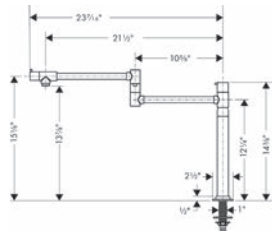

Finish   **Part No.**   **List $**

Talis S Pot Filler, Deck-Mounted

- Swivel range 360°
- Aerated spray
- Free-standing installation
- Flow: 2.5 GPM (9.5 L/Min)
- 90° ceramic valves
- 1/2" NPT

chrome	04058000	933
steel optic	04058860	1,185