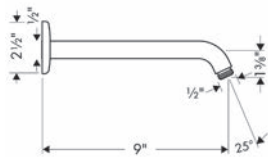

Showerarm 9"
· Brass
· 1/2" NPT
· Escutcheon

chrome 27412001 158
brushed nickel 27412821 201