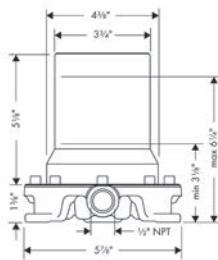

Rough, Freestanding Tub Filler

- 1/2" NPT

10452181 699