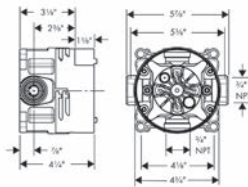

Rough, iBox Universal Plus with Service Stops, 3/4"

- 3/4" NPT
- 180° rotationally-symmetric installation
- sound-decoupled installation
- Includes: 3/4" plug, Adjustable installation flange

Optional Parts

- Installation Set, iBox Universal Plus Rough

01850181	165

96615000	45