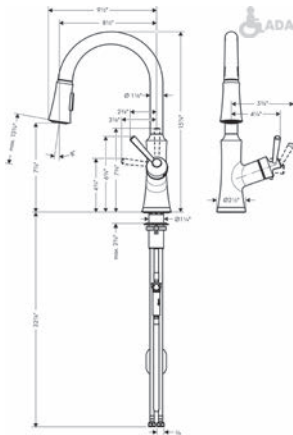

Joleena HighArc Kitchen Faucet, 2-Spray Pull-Down, 1.75 GPM

- Swivel range 150°
- Aerated and needle spray
- Toggle spray diverter with pause feature (allows temporary stop of water stream)
- MagFit magnetic sprayhead docking
- Single-hole installation
- Flow: 1.75 GPM (6.6 L/Min)
- Ceramic cartridge
- 3/8" hoses
- Integrated double backflow prevention

chrome	04793000	400
matte black	04793670	508
steel optic	04793800	508
polished nickel	04793830	488

NEW