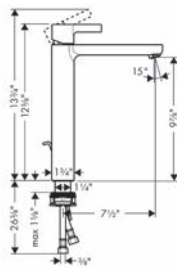

Metris S Single-Hole Faucet 210 with Pop-Up Drain, 1.2 GPM

- Aerated spray
- Flow: 1.2 GPM (4.5 L/Min)
- Ceramic cartridge
- Includes pop-up drain

chrome	31020001	532
brushed nickel	31020821	676