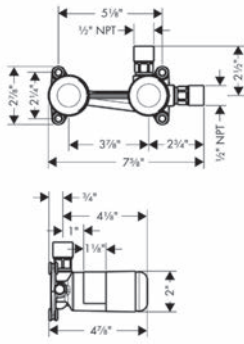

Rough, Wall-Mounted Single-Handle Faucet

13622181

300

- Install valve left or right
- 1/2" NPT