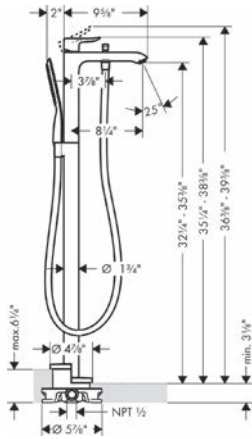

Bath

Finish

Part No.

List $

Metris Freestanding Tub Filler Trim with 1.75 GPM Handshower

- Flow: 5.31 GPM (20.1 L/Min)
- Ceramic cartridge
- Integrated double backflow prevention

Includes

- Baton Handshower 2-Jet, 1.75 GPM (# 04486XXX)
- Techniflex Hose with Cylindrical Nut, 49" (# 28282XXX)

Required Parts

- Rough, Freestanding Tub Filler

- chrome 31432001
- brushed nickel 31432821

- 1,687
- 2,142

10452181

699