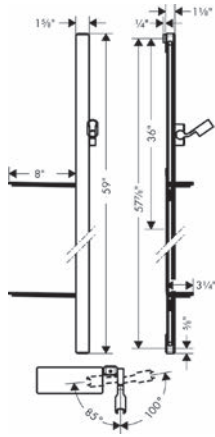

Showers and Shower Components

Wallbars

Unica Wallbar Raindance E, 60"

Finish

Part No.

List $

chrome

27645000

409

- Consists of: Wallbar, Handshower hose, Slider, Soap dishes
- Made of safety glass
- Flat aluminum profile with mirrored safety glass finish
- Angle-adjustable holder pivots left and right, slides easily and locks in place

Includes

- Handshower Hose Techniflex, 63" (# 28276XXX)