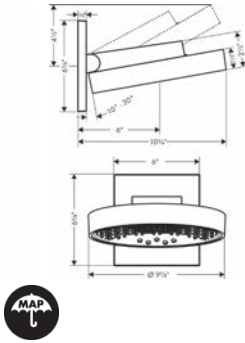

NEW

Rainfinity Showerhead 250 3-Jet with Wall Connector Trim, 2.5 GPM

- Spray modes: PowderRain, Intense PowderRain, RainStream
- Flow: 2.5 GPM (9.5 L/Min)
- Requires 3 supply lines
- Spray face surface: graphite
- Showerhead removable for cleaning
- Fits on iBox Universal Plus Rough
- Use with Thermostatic or Pressure Balance mixing valve

Includes

- Rough, Quattro Green 3-Way Diverter (no shared function), 3/4" (# 15936181)

EcoRight Version

- Rainfinity Showerhead 250 3-Jet with Wall Connector Trim, 1.75 GPM

Optional Parts

- Ecostat Diverter Trim Square Trio/Quattro

Required Parts

- Rough, iBox Universal Plus with Service Stops, 3/4"

Finish	Part No.	List $
chrome	26232001	2063
brushed nickel	26232821	2620

Available Spring 2020