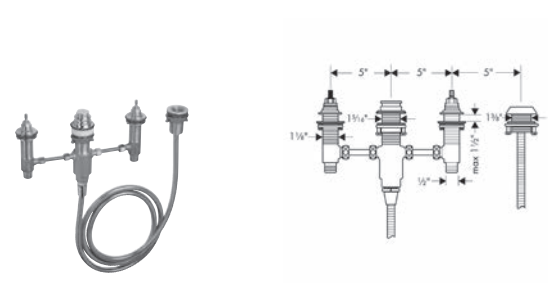

Rough, 4-Hole Roman Tub Set
· 1/2" NPT
· 90° ceramic valves

	06646000	399