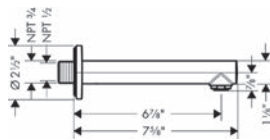

Talis S Tub Spout

- Solid brass
- Includes: 1/2" female and 3/4" male adaptor

chrome	72410001	158
brushed nickel	72410821	201