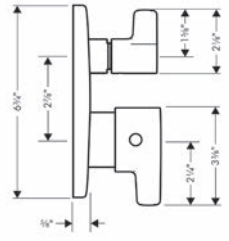

Ecostat Thermostatic Trim S/E with Volume Control and Diverter
· Volume control and diverter for 2 outlets
· Flow: 7.0 GPM (26.5 L/Min)
· Thermostatic cartridge, Shut-off/ diverter valve
· Anti-scald 100° safety stop

Finish	Part No.	List $
chrome	04353000	622
brushed nickel	04353820	790

Required Parts
· Rough, iBox Universal Plus with Service Stops, 3/4" 01850181 165

PHASE OUT