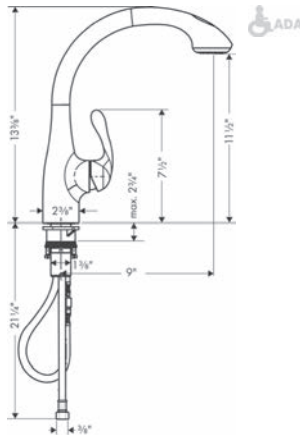

Allegro E SemiArc Kitchen Faucet, 2-Spray Pull-Out, 1.75 GPM

chrome
steel optic

06461000
06461860

731
928

- Swivel range 150°
- Aerated and needle spray
- Toggle spray diverter
- Single-hole installation
- Flow: 1.75 GPM (6.6 L/Min)
- Ceramic cartridge
- 3/8" connections
- Integrated double backflow prevention