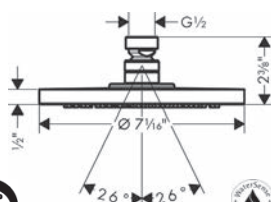

Showerheads

Finish **Part No.** **List $**

Raindance S Showerhead 180 1-Jet PowderRain, 1.75 GPM

- Spray modes: PowderRain
- Flow: 1.75 GPM (6.6 L/Min)
- Fully-finished matching spray face

chrome 27629001 515
brushed nickel 27629821 654

Alternate Version

- Raindance S Showerhead 180 1-Jet PowderRain, 2.0 GPM

chrome 27656001 515
brushed nickel 27656821 654