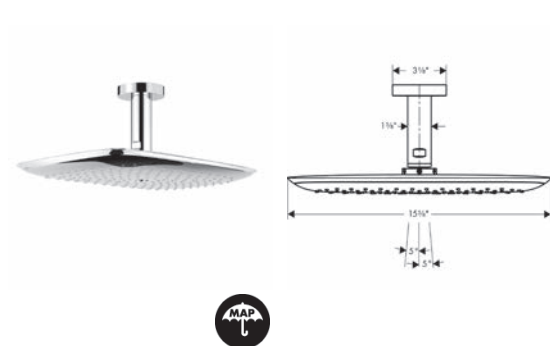

PuraVida Showerhead 400 1-Jet with Ceiling Mount, 2.5 GPM
· 192 no-clog spray channels
· Spray modes: RainAir XL
· Flow: 2.5 GPM (9.5 L/Min)
· Spray face finish: Chrome or White
· Brass showerarm

chrome 27390001 1,659
white/chrome 27390401 1,659