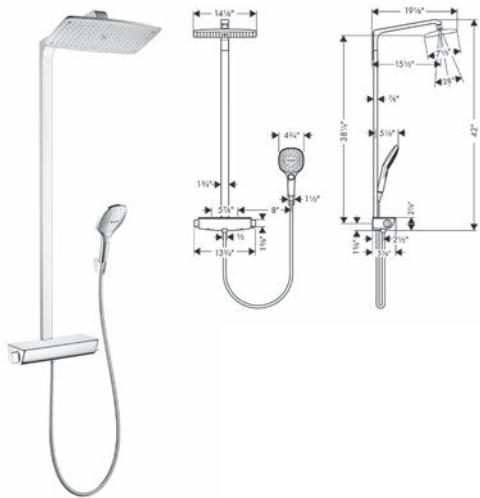

Raindance E Showerpipe 360 1-Jet, 2.5 GPM

- Flow: 2.5 GPM (9.5 L/Min)
- Outlets may not be operated simultaneously
- Shelf: made of safety glass
- Shelf color: chrome or white
- Anti-scald 100° safety stop
- Integrated volume control/ diverter for 2 functions
- Exposed installation
- Thermostatic cartridge

chrome 27112001 1,983
white/chrome 27112401 1,983

Includes

- Raindance E Showerhead 360 1-Jet, 2.5 GPM (# 27381XXX)
- Raindance Select E Handshower 120 3-Jet, 2.5 GPM (# 26521XXX)
- Handshower Hose Techniflex, 63" (# 28276XXX)
- Handshower Holder S (# 28331XXX)

Required Parts

- Showerpipe Basic Set

16181181 71