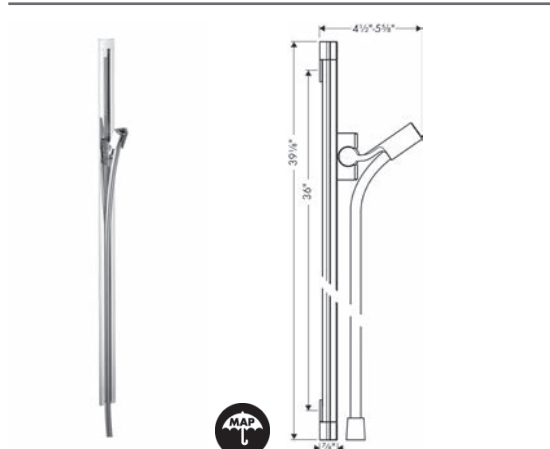

chrome 27390001 1,659  
 white/chrome 27390401 1,659

**Unica Wallbar PuraVida, 36"**  
 · Consists of: Wallbar, Handshower hose, Slider  
 · Slim aluminum profile wallbar  
 · Angle-adjustable holder pivots left and right, slides easily and locks in place