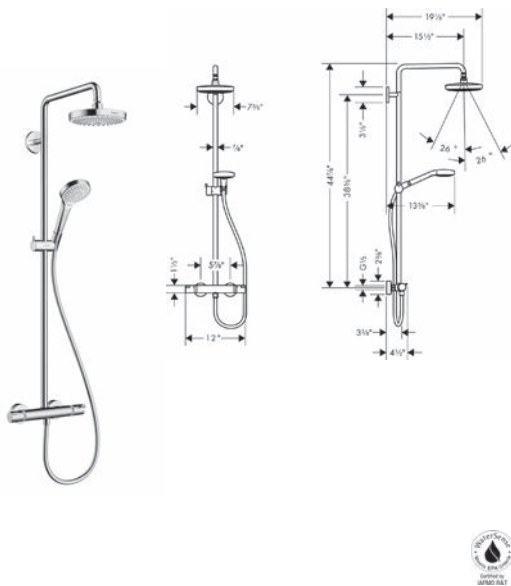

Croma Select Showerpipes

Croma Select S Showerpipe 180 2-Jet, 2.0 GPM

- Flow: 2.0 GPM (7.6 L/Min)
- Outlets may not be operated simultaneously
- Shower arm swivels left and right
- Anti-scald 100° safety stop
- Integrated volume control/diverter for 2 functions
- Exposed installation
- Height-adjustable hand shower holder
- Thermostatic cartridge
- Built-in service stops

Includes

- Croma Select S Showerhead 180 2-Jet, 2.0 GPM (# 26523XXX)
- Croma Select S Handshower 110 3-Jet, 2.0 GPM (# 26801XXX)
- Handshower Hose Techniflex, 63" (# 28276XXX)

Required Parts

- Showerpipe Basic Set

Finish	Part No.	List $
chrome	27254001	1,042
brushed nickel	27254821	1,323