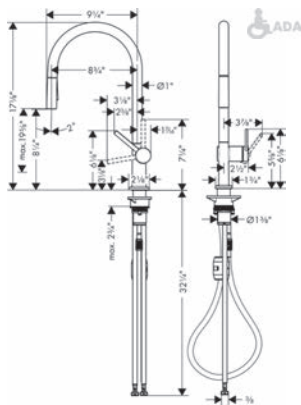

Talis N

NEW

Talis N HighArc Kitchen Faucet, O-Style 2-Spray Pull-Down, 1.75 GPM

- Swivel range adjustable in 3 steps 60°, 110° or 150°
- Aerated and needle spray
- Toggle spray diverter
- Single-hole installation
- Flow: 1.75 GPM (6.6 L/Min)
- Ceramic cartridge
- 3/8" connections
- Integrated double backflow prevention
- MagFit magnetic sprayhead docking

Alternate Version

- Talis N HighArc Kitchen Faucet, O-Style 2-Spray Pull-Down with sBox, 1.75 GPM

Finish	Part No.	List $
chrome	72800001	550
matte black	72800671	699
steel optic	72800801	699
polished nickel	72800831	671

Available Spring 2020

NEW