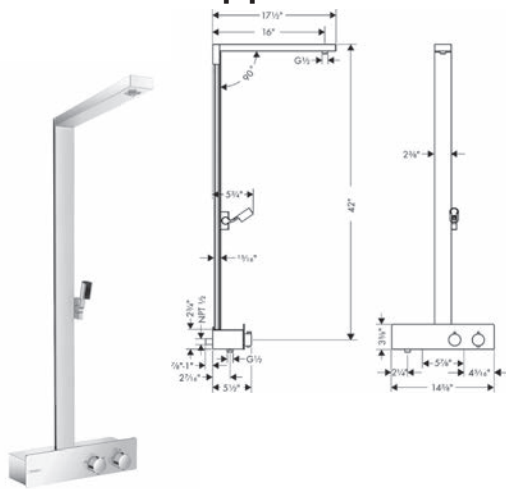

brushed nickel

27129821

1,803

Raindance Showerpipes

Finish Part No. List \$

**Raindance E Showerpipe without Shower Components**

- 90° position adjustable slider, pivots left and right, up and down
- Outlets may not be operated simultaneously
- Shelf color: Anodized aluminum
- Anti-scald 100° safety stop
- Integrated volume control/ diverter for 2 functions
- Exposed installation
- Height-adjustable hand shower holder
- Thermostatic cartridge
- Does not include: Showerhead, handshower, hose