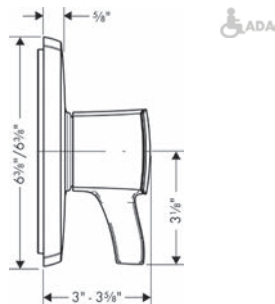

Ecostat Classic Pressure Balance Trim, Square

- Flow: 5.44 GPM (20.6 L/Min)
- Integrated bypass for use with diverter tub spouts
- Temperature and on/off control for 1 outlet

Required Parts

- Rough, iBox Universal Plus with Service Stops, 3/4"

chrome 15769001 216
brushed nickel 15769821 274