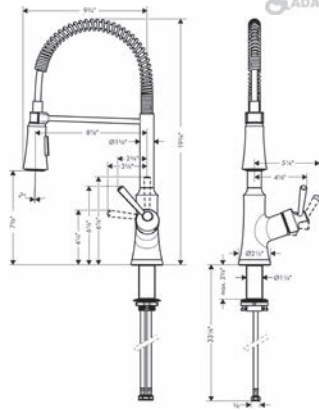

Kitchen Faucets

NEW

**Joleena Semi-Pro Kitchen Faucet, 2-Spray, 1.75 GPM**

- Swivel range 360°
- Aerated and needle spray
- Toggle spray diverter with pause feature (allows temporary stop of water stream)
- MagFit magnetic sprayhead docking
- Single-hole installation
- Flow: 1.75 GPM (6.6 L/Min)
- Ceramic cartridge
- 3/8" hoses
- Integrated double backflow prevention