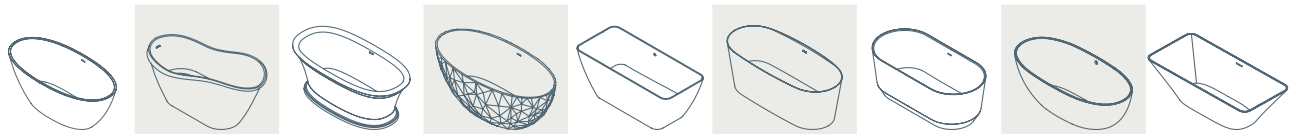

## Bathtubs

Bañeras

	Apex	Apex	Arosa	Carezza	Cristallo	Elko	Monviso	Opal Quiz	Ruby
SIZE MÉDIDAS	66x33x24 in	59x31x24 in	62x30x25 in	63x31x24 in	67x29x24 in	55x31x26 in	67x33x24 in	71x32x22 in	66x32x24 in
STANDARD COLOR PRICE PRECIO COLOR ESTÁNDAR	\$5,775	\$5,145	\$5,313	\$5,943	\$5,439	\$4,290	\$6,279	\$15,900	\$5,880
OPTIONAL COLORS PRICE PRECIO COLORES OPCIONALES	\$6,930	\$6,174	-	\$7,130	\$6,521	\$5,148	-	\$15,900	\$7,056

	Ruby	Serena	Sidley	Stelvio	Taos	Vars	Venet	Vettore	Vik
SIZE MÉDIDAS	59x30x24 in	67x28x32 in	66x33x25 in	66x32x25 in	63x28x24 in	65x29x24 in	61x30x23 in	67x32x21 in	67x31x21 in
STANDARD COLOR PRICE PRECIO COLOR ESTÁNDAR	\$5,355	\$5,523	\$5,600	\$7,875	\$5,313	\$5,880	\$6,080	\$4,719	\$6,290
OPTIONAL COLORS PRICE PRECIO COLORES OPCIONALES	\$6,426	\$6,626	-	-	\$6,374	\$7,056	\$7,287	\$5,665	-

## Shower base Base Slate / Base Beton

Plato de ducha Base Slate / Base Beton

	36x36 in	48x34 in	48x36 in	60x30 in	60x32 in	60x36 in
SIZE MÉDIDAS	36x36 in	48x34 in	48x36 in	60x30 in	60x32 in	60x36 in
STANDARD COLOR PRICE PRECIO COLOR ESTÁNDAR	\$1,013	\$1,281	\$1,328	\$1,617	\$1,664	\$1,717
OPTIONAL COLORS PRICE PRECIO COLORES OPCIONALES	\$1,218	\$1,538	\$1,596	\$1,943	\$2,000	\$2,058

## Shower base Duo Slate / Duo Beton

Plato de ducha Duo Slate / Duo Beton

	36x36 in	48x34 in	48x36 in	60x30 in	60x32 in	60x36 in
SIZE MÉDIDAS	36x36 in	48x34 in	48x36 in	60x30 in	60x32 in	60x36 in
STANDARD COLOR PRICE PRECIO COLOR ESTÁNDAR	\$1,061	\$1,402	\$1,449	\$1,738	\$1,785	\$1,838
OPTIONAL COLORS PRICE PRECIO COLORES OPCIONALES	\$1,276	\$1,680	\$1,738	\$2,084	\$2,142	\$2,205