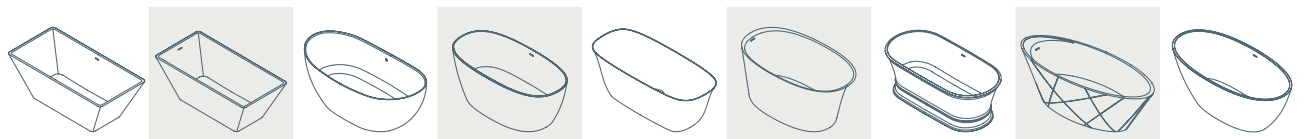

## Bathtubs

Bañeras

	Apex	Apex	Arosa	Carezza	Cristallo	Elko	Monviso	Opal Quiz	Ruby
SIZE MÉDIDAS	66x33x24 in	59x31x24 in	62x30x25 in	63x31x24 in	67x29x24 in	55x31x26 in	67x33x24 in	71x32x22 in	66x32x24 in
STANDARD COLOR PRICE PRECIO COLOR ESTÁNDAR	\$5,775	\$5,145	\$5,313	\$5,943	\$5,439	\$4,290	\$6,279	\$15,900	\$5,880
OPTIONAL COLORS PRICE PRECIO COLORES OPCIONALES	\$6,930	\$6,174	-	\$7,130	\$6,521	\$5,148	-	\$15,900	\$7,056

	Ruby	Serena	Sidley	Stelvio	Taos	Vars	Venet	Vettore	Vik
SIZE MÉDIDAS	59x30x24 in	67x28x32 in	66x33x25 in	66x32x25 in	63x28x24 in	65x29x24 in	61x30x23 in	67x32x21 in	67x31x21 in
STANDARD COLOR PRICE PRECIO COLOR ESTÁNDAR	\$5,355	\$5,523	\$5,600	\$7,875	\$5,313	\$5,880	\$6,080	\$4,719	\$6,290
OPTIONAL COLORS PRICE PRECIO COLORES OPCIONALES	\$6,426	\$6,626	-	-	\$6,374	\$7,056	\$7,287	\$5,665	-

## Shower base Base Slate / Base Beton

Plato de ducha Base Slate / Base Beton

	36x36 in	48x34 in	48x36 in	60x30 in	60x32 in	60x36 in
SIZE MÉDIDAS	36x36 in	48x34 in	48x36 in	60x30 in	60x32 in	60x36 in
STANDARD COLOR PRICE PRECIO COLOR ESTÁNDAR	\$1,013	\$1,281	\$1,328	\$1,617	\$1,664	\$1,717
OPTIONAL COLORS PRICE PRECIO COLORES OPCIONALES	\$1,218	\$1,538	\$1,596	\$1,943	\$2,000	\$2,058

## Shower base Duo Slate / Duo Beton

Plato de ducha Duo Slate / Duo Beton

	36x36 in	48x34 in	48x36 in	60x30 in	60x32 in	60x36 in
SIZE MÉDIDAS	36x36 in	48x34 in	48x36 in	60x30 in	60x32 in	60x36 in
STANDARD COLOR PRICE PRECIO COLOR ESTÁNDAR	\$1,061	\$1,402	\$1,449	\$1,738	\$1,785	\$1,838
OPTIONAL COLORS PRICE PRECIO COLORES OPCIONALES	\$1,276	\$1,680	\$1,738	\$2,084	\$2,142	\$2,205