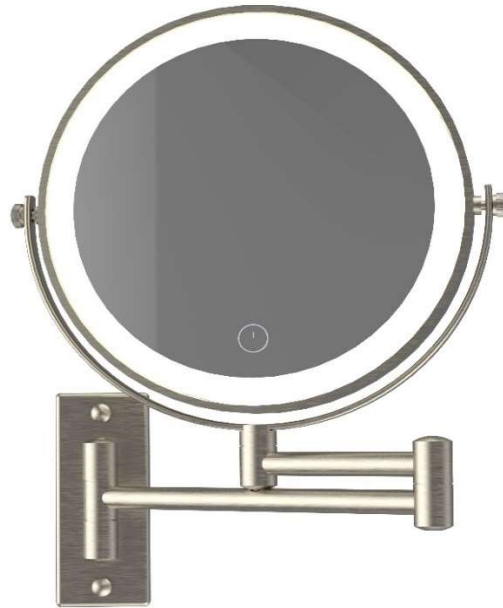

Baci Basic Tilt \ Swivel Mirrors

Baci by Remcraft

Baci Basic Tilt-Swivel Mirrors

Item	Description	Cat. No.	Finish	List Price
 Wall mounted \ hard wired tilt & swivel	High power natural white LED lighting 3500 Kelvin \ 766 lumens Optical quality 5X magnification Corrosion resistant construction Round mirror body is 9" diameter	EH-1-CHR	Polished Chrome	\$840.00
		EH-1-BZ	Bronze	\$1,010.00
		EH-1-PN	Polished Nickel	\$840.00
		EH-1-SN	Satin Nickel	\$840.00
		EH-1-MB	Matte Black	\$1,010.00
		EH-1-MW	Matte White	\$1,010.00
		 Wall mounted \ hard wired tilt & swivel	High power natural white LED lighting 3500 Kelvin \ 766 lumens Optical quality 5X magnification Corrosion resistant construction Rectangular body is 9.5" X 8"	EH-2-CHR
EH-2-BZ	Bronze			\$1,010.00
EH-2-PN	Polished Nickel			\$840.00
EH-2-SN	Satin Nickel			\$840.00
EH-2-MB	Matte Black			\$1,010.00
EH-2-MW	Matte White			\$1,010.00
Cord & Plug				add for C&P

Baci by Remcraft

Baci Basic Cordless Deluxe Make-up Mirrors

Item	Description	Cat. No.	Finish	List Price
	Wall mounted \ battery operated makeup and shaving mirror.	EH-240-B-CHR-5X	Chrome	\$230.00
		EH-240-B-CHR-10X	Chrome	\$250.00
		EH-240-B-SN-5X	Satin Nickel	\$230.00
		EH-240-B-SN-10X	Satin Nickel	\$250.00

Features

- Mount in any dry or damp location
- Available in Chrome or Satin nickel finish
- Available in 5X or 10X
- Reversible mirror. Non-magnified on one side, choice of 5X or 10X on the other
- 360 degree rotation, double arm extension
- Uses USB power, standard or rechargeable AAA batteries
- USB powered or USB rechargeable
- EZ change battery location, no screws or tools needed
- 10-minute Smart Timer - Turns itself off after 10-minutes to maximize battery life
- Easy-to-see LED charging indicators
- Lighting touch switch for transitioning between cool white, warm white, or natural white