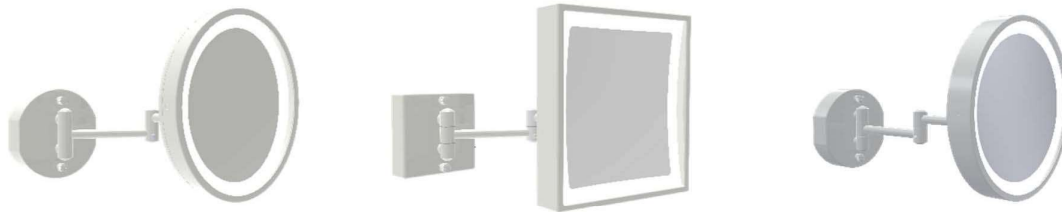

NEW!

Baci Junior **COLORS**

AN AFFORDABLE ALTERNATIVE TO CUSTOM PLATING

You have a blank canvas — what you do with it is up to you!

- Fully **blendable** and **customizable**, creating any finish color you or your client desires.
- Water-based, **highly pigmented** acrylic paint with a strong **metallic effect**.
- Clear topcoat with industrial high solids baking enamel for **longevity** and **durability**.

Below is just a sampling of the custom colors we can make:

Give us an idea of the color you need, and we will blend your special color to match.

BJR-Colors are only available in the Baci Junior mirror line.

If you're not seeing this page in color, visit www.bacimirrors.com/bjr-colors

NOTE: Printed colors are only a representation of the final color and can vary.

Add $500.00 to the Chrome list price of any Baci Junior mirror.

www.bacimirrors.com