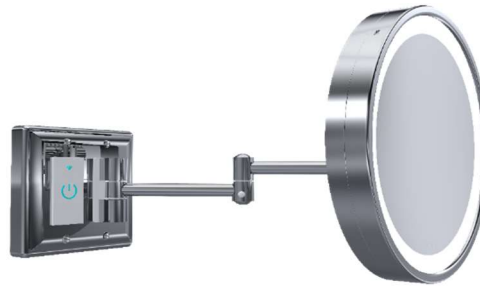

Baci by Remcraft

Baci Senior - BSR Smart Mirrors

Item	Description	Cat. No.	Finish	List Price
  Wall mounted \ hard wired double swing-arm	Provided with optional touch switch or voice controlled by Amazon Alexa or Google Home High power natural white LED lighting 3500 Kelvin \ 766 lumens Optical quality 5X magnification Corrosion resistant construction Round mirror body is 9" diameter Double swing-arm Manual color changer included Canopy is 5" wide by 5" high Maximum extension is 14 - 7/8"	BSR-SMT-30 CHR	Polished Chrome	$2,618.00
		BSR-SMT-30 PB	Polished Brass	$2,994.00
		BSR-SMT-30 BZ	Bronze	$3,373.00
		BSR-SMT-30 PN	Polished Nickel	$2,994.00
		BSR-SMT-30 SN	Satin Nickel	$2,994.00
		BSR-SMT-30 CUST	Custom Finish	$3,373.00
  Wall mounted \ hard wired double swing-arm	Provided with optional touch switch or voice controlled by Amazon Alexa or Google Home High power natural white LED lighting 3500 Kelvin \ 766 lumens Optical quality 5X magnification Corrosion resistant construction Rectangular body is 8" wide X 9" high Double swing-arm Manual color changer included Canopy is 5" wide by 5" high Maximum extension is 14 - 7/8"	BSR-SMT-20 CHR	Polished Chrome	$2,618.00
		BSR-SMT-20 PB	Polished Brass	$2,994.00
		BSR-SMT-20 BZ	Bronze	$3,373.00
		BSR-SMT-20 PN	Polished Nickel	$2,994.00
		BSR-SMT-20 SN	Satin Nickel	$2,994.00
		BSR-SMT-20 CUST	Custom Finish	$3,373.00
Upgrade to 7X	Increase magnification to 7X	7X		$226.00
Upgrade round to 10X	Increase magnification to 10X	10x		$226.00
Color changer	Transition the color of the light output from 2800 kelvin to 4800 kelvin	CC		included
24 karat gold adder	Plate with 24 karat gold	24K GOLD		$1,509.00